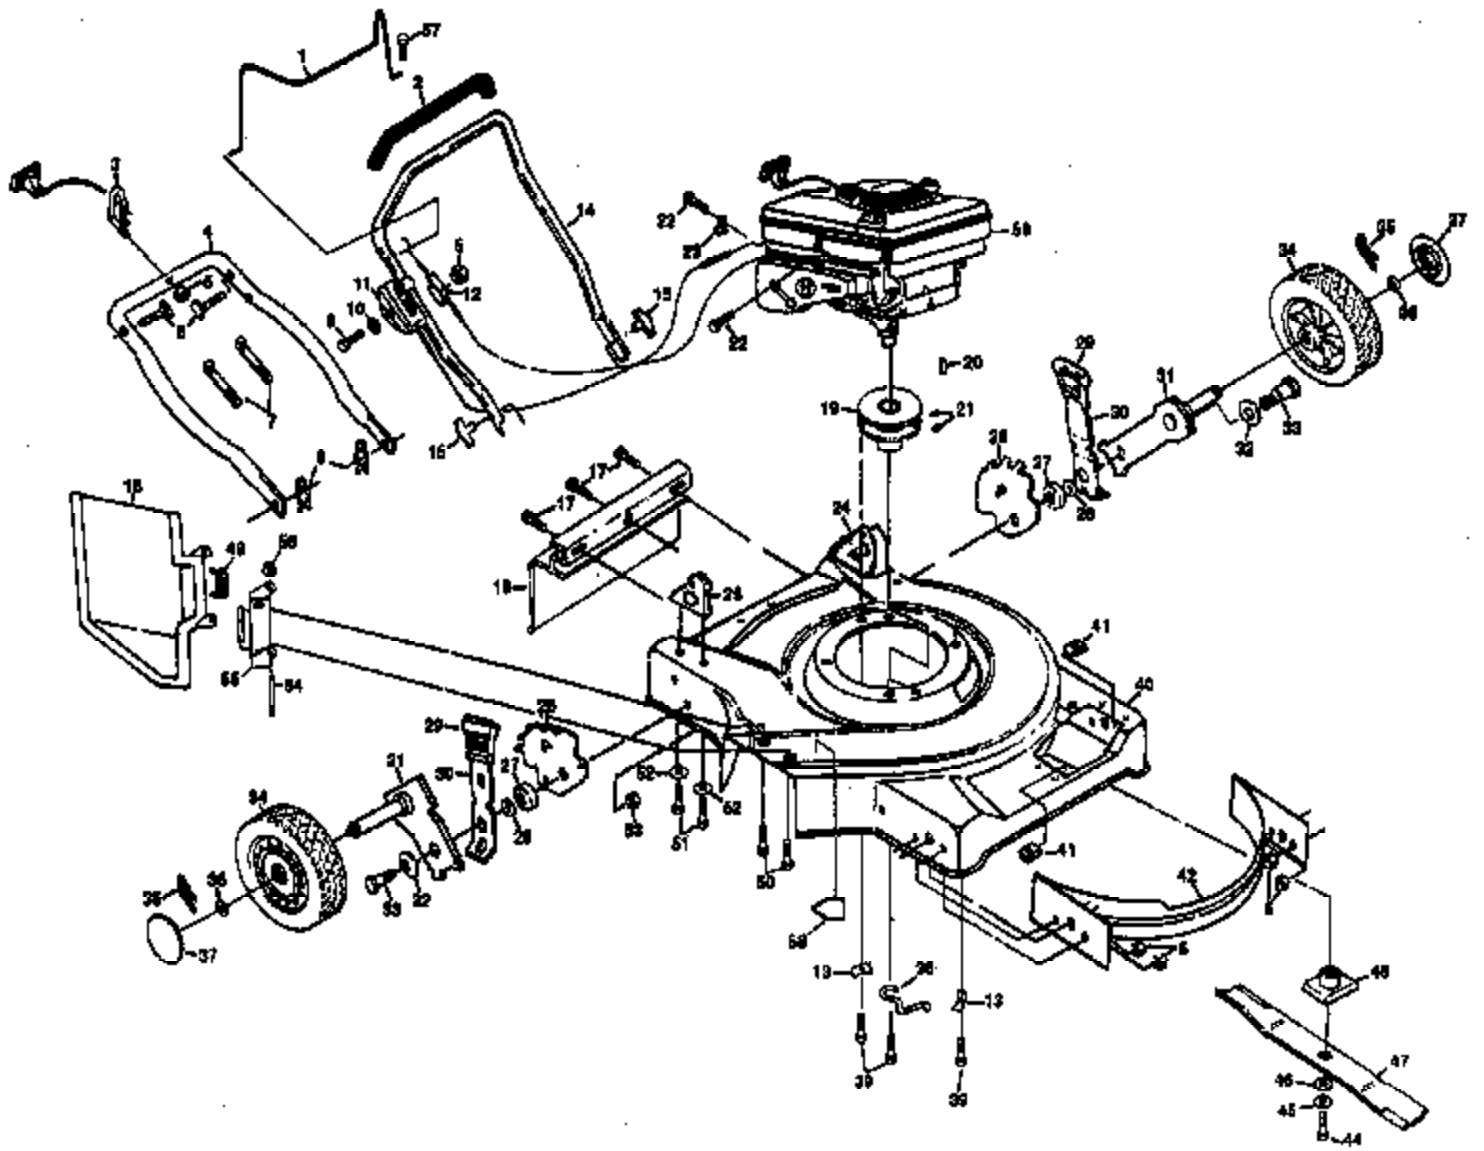

Ref #	Part Number	Qty	Description
1	532851513		Control Bar
2	532850724		Handle Grip
3	532103672		Rope Guide
4	532125160		Lower Handle
5	532063601		Locknut 1/4-20
6	532058714		Handle Bolt
7	532066426		Wire Tie
8	532051793		Hairpin Cotter
9	532085692		Machine Screw 1/4-20 x 2-1/8
10	532085723		Washer 9/32 x 5/8 x 1/16
11	532851464		Deluxe Throttle Control
12	532851670		Engine Zone Control Cable
13	532125078		Engine Washer
14	532125161		Upper Handle
15	532063688		Handle Knob
16	532851750		Discharge Guard
17	532081276		Hex Washer Head Tapping Screw #10-24 x 1/2
18	532800100		Rear Skirt
19	532084596		Engine Pulley
20	532087677		Hi Pro Key #HP-505
21	532059708		Set Screw 1/4-20 x 5/16
22	532107488		Thread Rolling Screw #10-32 x 5/8
23	532213146		Cable Clamp (Engine) These parts must be purchased through an authorized Briggs & Stratton dealer.
24	532125163		Handle Bracket Assembly (Left)
25	532125164		Handle Bracket Assembly (Right)
26	532850904		Wheel Adjuster Bracket
27	532084920		Spacer
28	532088348		Flat Washer 3/8
29	532077865		Selector Knob
30	532125168		Selector Spring
31	532125172		Axle Arm Assembly
32	532062335		Belleville Washer 1/2
33	532084921		Shoulder Bolt 3/8-16
34	532111433		Wheel & Tire Assembly (Rear) 8.00 x 1.75
35	532085179		Retainer Clip
36	532052160		Washer 1/2
37	532800543		Hubcap
38	532851000		Belt Snubber
39	532850998		Hex Head Thread Rolling Screw 3/8-16 x 1-1/8
40	532128626		Lawn Mower Housing Kit (Inc. 58)
41	532075449		U-type Speed Nut
42	532125032		Front Baffle
43	532125033		Rear Baffle (Not Shown)
44	532851084		Hex Head Machine Screw 3/8-24 x 1-3/8
45	532850263		Helical Lockwasher 3/8
46	532851074		Hardened Washer
47	532850973		22" Blade
48	532851514		Blade Adapter
49	532851855		Torsion Spring
50	532851856		Hex Head Thread Rolling Screw w/Sems 1/4-20
51	532055187		Thread Cutting Screw 5/16-18 x 3/4
52	532059289		Washer 5/16
53	532751592		Locknut 3/8-16
54	532851854		Hinge Rod

PP750PA Mower Parts 4 of 5
MOWER HOUSING ENGINE