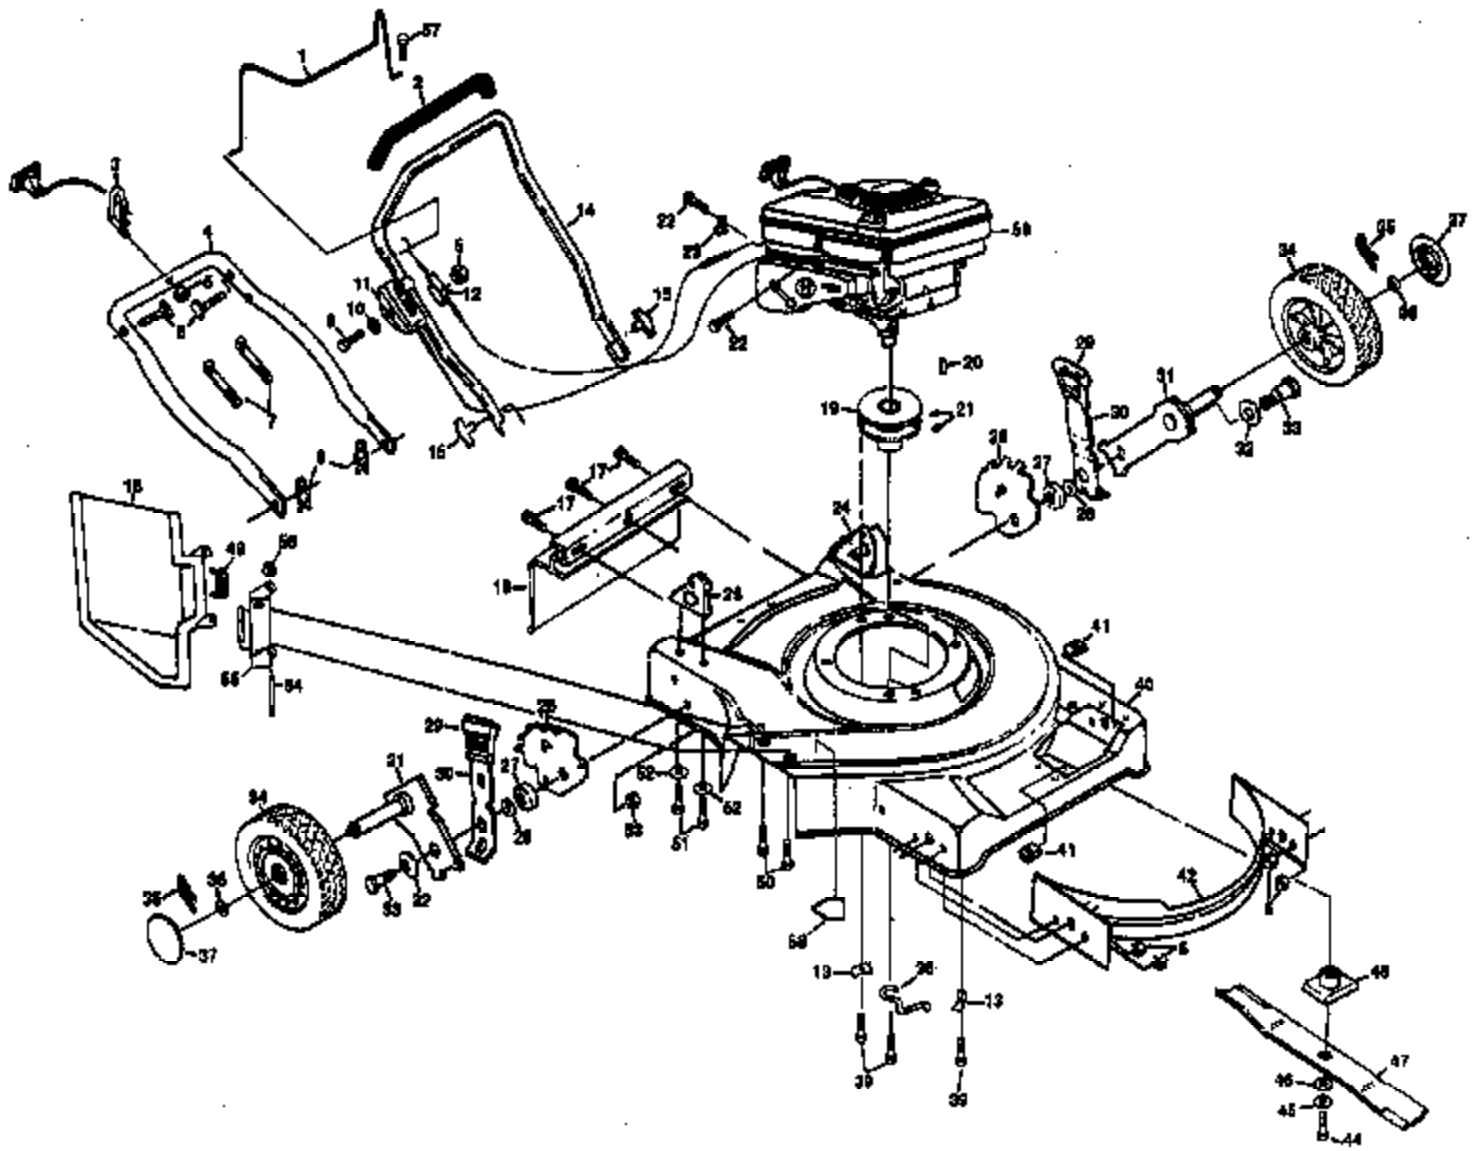

Ref #	Part Number	Qty	Description
1	532851513		Control Bar
2	532850724		Handle Grip
3	532103672		Rope Guide
4	532125160		Lower Handle
5	532063601		Locknut 1/4-20
6	532058714		Handle Bolt
7	532066426		Wire Tie
8	532051793		Hairpin Cotter
9	532085692		Machine Screw 1/4-20 x 2-1/8
10	532085723		Washer 9/32 x 5/8 x 1/16
11	532851464		Deluxe Throttle Control
12	532851670		Engine Zone Control Cable
13	532125078		Engine Washer
14	532125161		Upper Handle
15	532063688		Handle Knob
16	532851750		Discharge Guard
17	532081276		Hex Washer Head Tapping Screw #10-24 x 1/2
18	532800100		Rear Skirt
19	532084596		Engine Pulley
20	532087677		Hi Pro Key #HP-505
21	532059708		Set Screw 1/4-20 x 5/16
22	532107488		Thread Rolling Screw #10-32 x 5/8
23	532213146		Cable Clamp (Engine) These parts must be purchased through an authorized Briggs & Stratton dealer.
24	532125163		Handle Bracket Assembly (Left)
25	532125164		Handle Bracket Assembly (Right)
26	532850904		Wheel Adjuster Bracket
27	532084920		Spacer
28	532088348		Flat Washer 3/8
29	532077865		Selector Knob
30	532125168		Selector Spring
31	532125172		Axle Arm Assembly
32	532062335		Belleville Washer 1/2
33	532084921		Shoulder Bolt 3/8-16
34	532111433		Wheel & Tire Assembly (Rear) 8.00 x 1.75
35	532085179		Retainer Clip
36	532052160		Washer 1/2
37	532800543		Hubcap
38	532851000		Belt Snubber
39	532850998		Hex Head Thread Rolling Screw 3/8-16 x 1-1/8
40	532128626		Lawn Mower Housing Kit (Inc. 58)
41	532075449		U-type Speed Nut
42	532125032		Front Baffle
43	532125033		Rear Baffle (Not Shown)
44	532851084		Hex Head Machine Screw 3/8-24 x 1-3/8
45	532850263		Helical Lockwasher 3/8
46	532851074		Hardened Washer
47	532850973		22" Blade
48	532851514		Blade Adapter
49	532851855		Torsion Spring
50	532851856		Hex Head Thread Rolling Screw w/Sems 1/4-20
51	532055187		Thread Cutting Screw 5/16-18 x 3/4
52	532059289		Washer 5/16
53	532751592		Locknut 3/8-16
54	532851854		Hinge Rod

PP750P Mower, Page 4 of 5
MOWER HOUSING ENGINE