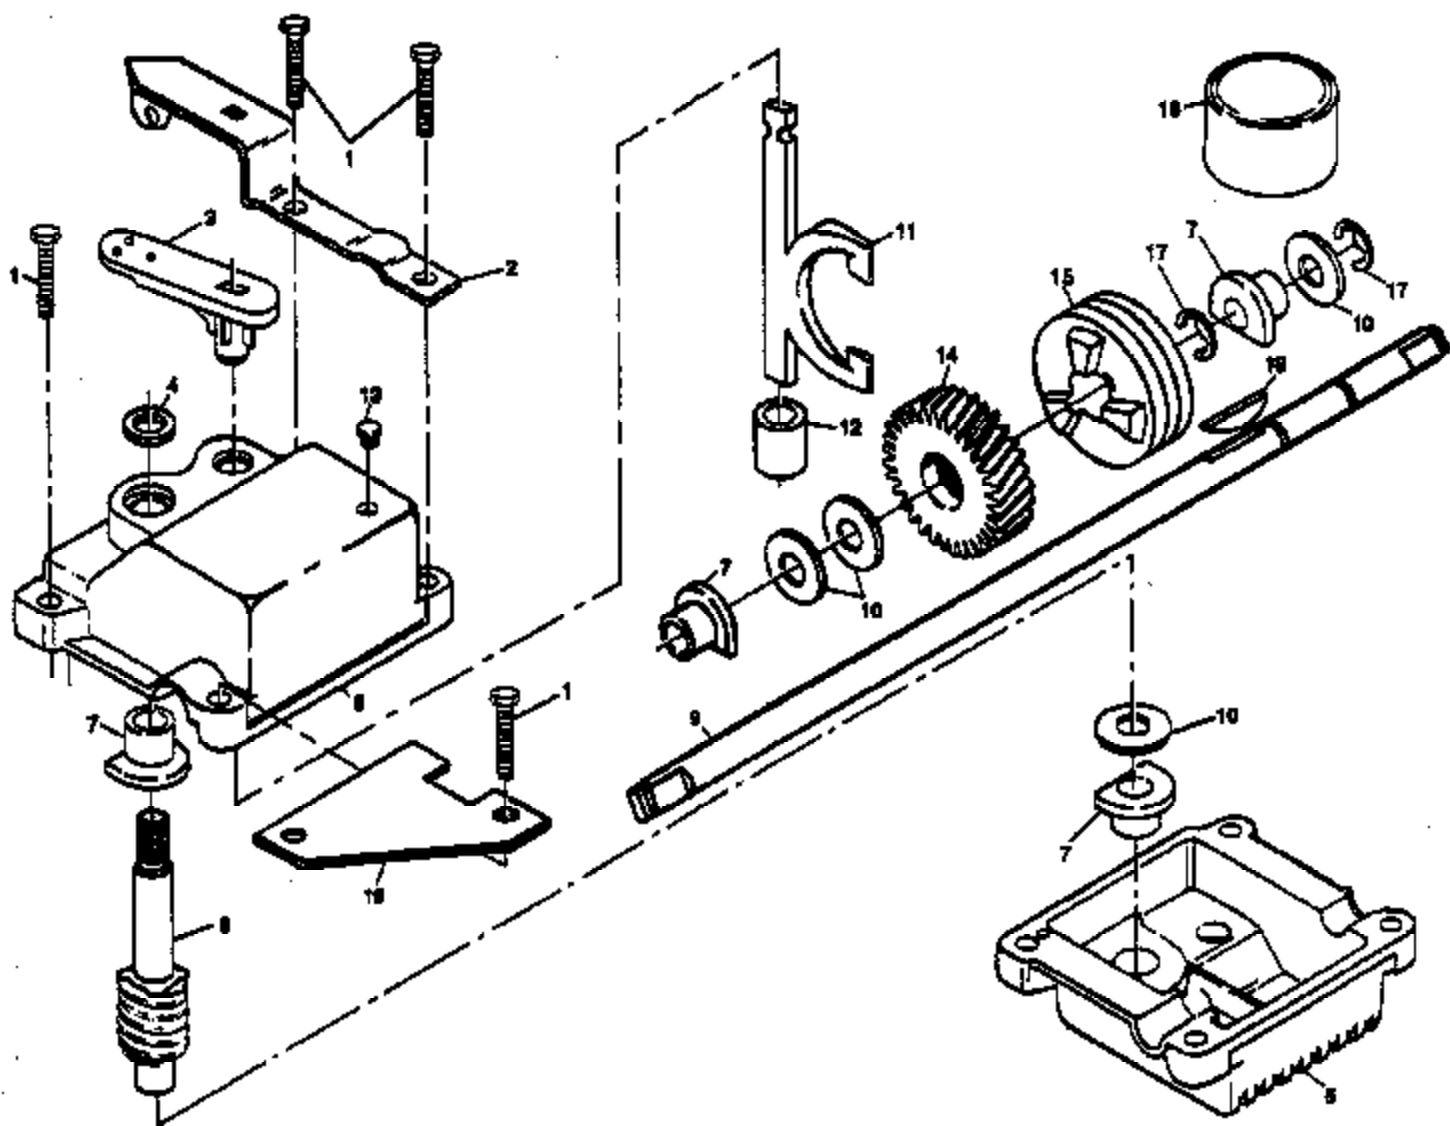

Ref #	Part Number	Qty	Description
1	532700615		Drive Control
2	532069180		Locknut #10-24
3	532750029		Pan Head Machine Screw #10-24 x 2
4	532700875		Carriage Bolt 1/4-20 x 2
5	532077400		Hubcap
6	532085179		Retainer Clip
7	532052160		Washer
8	532750851		Wheel & Tire Assembly
9	812000058		E-ring
10	532137054		Pinion
11	532088080		Dust Cover
12	532132800		Selector Knob
13	532751809		Wheel Adjuster Assembly (Left)
14	532751810		Wheel Adjuster Assembly (Right)
15	532088118		Felt Washer
16	532063601		Locknut
18	532137090		Spring
20	532075192		Spring
21	532067725		Washer 1/2 x 1-1/2 x .134
22	532702510		Gear Case Assembly
23	532137052		Drive Pulley
24	532132010		Locknut
27	532137080		Drive Cover
28	532087866		Pan Head Tapping Screw #10-24 x 2-3/4
29	532136797		Pan Head Tapping Screw #10-24 x 1-3/4
32	532137078		V-Belt
38	532086012		Drive Shaft Cover
39	532088446		Wheel Bushing
	532146598		Drive Cover Decal Not Shown.
	GCK2200		Grass Catcher
	MK1000		Mulcher Kit

PP752PHK Wave Page 2 of 7  
DRIVE ASSEMBLY

Ref #	Part Number	Qty	Description
1	817490416		Screw, Tapping 1/4-20 x 1-1/4
2	532137055		Bracket, Adjusting
3	532137053		Shifter
4	532057072		Seal
6	532048373		Gear Case Halves, Upper and Lower (Includes Key #4, 5 and 7)
7	532707881		Bearing
8	532137051		Shaft, Worm
9	532137077		Drive Shaft
10	532057079		Washer, Hardened
11	532131484		Yoke, Clutch
12	532700343		Bushing
13	532086447		Pin
14	532137050		Gear, Helical
15	532750436		Jaw, Clutch
16	532750369		Grease
17	812000003		E-Ring
18	532850848		Key, Hi-Pro
19	532125441		Spring Bracket