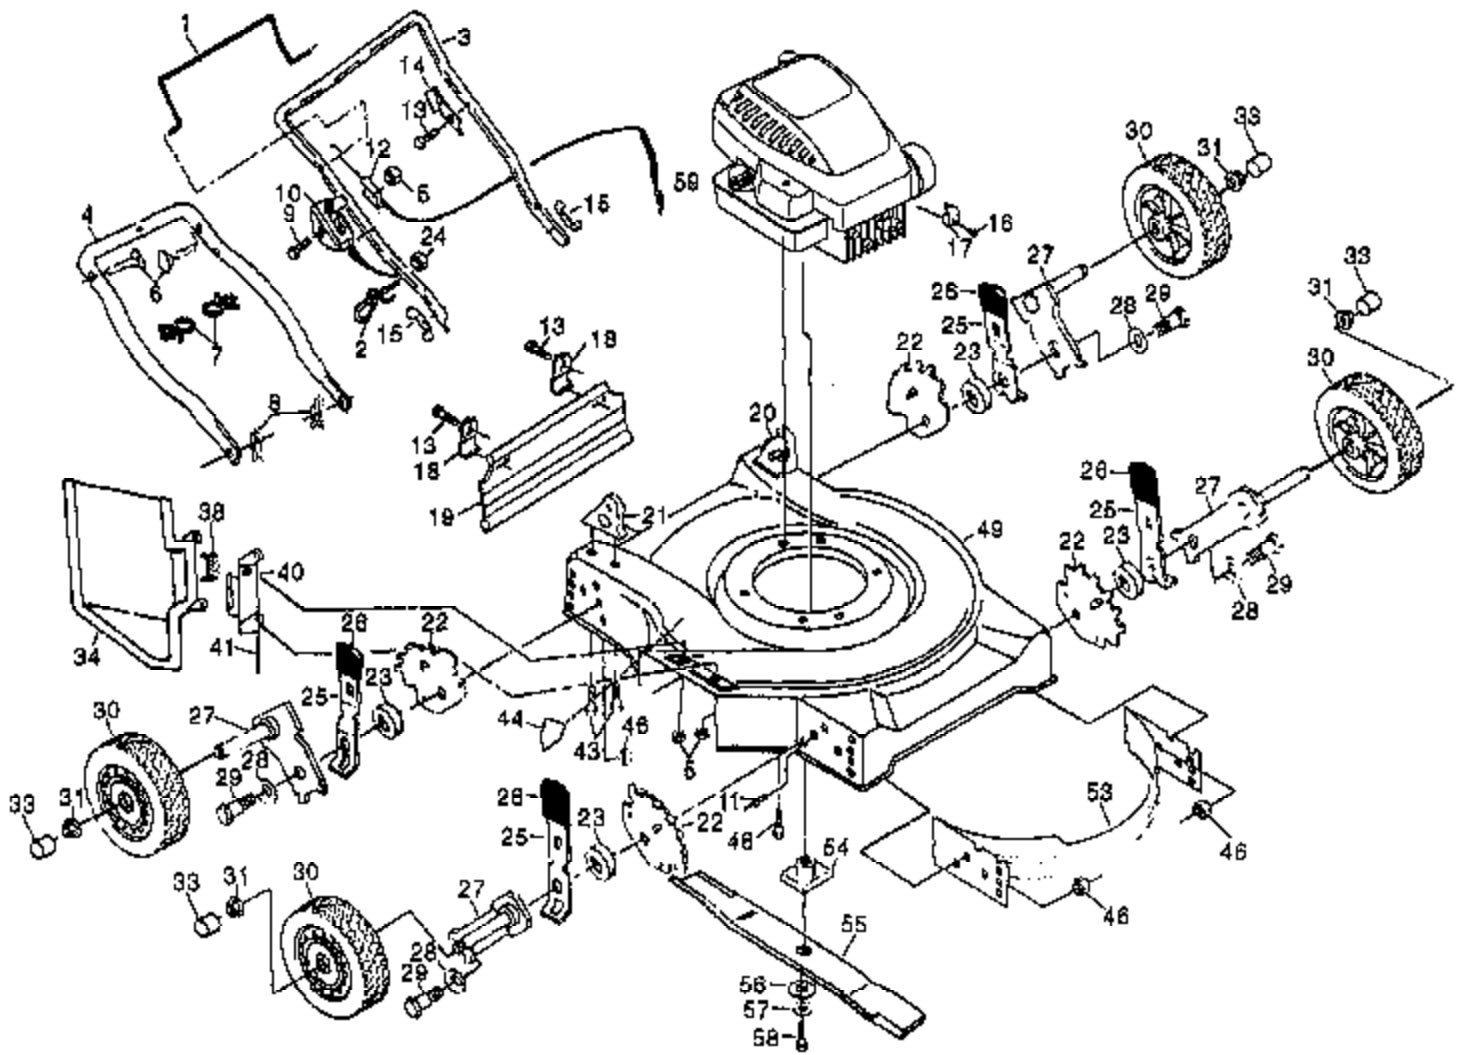

PP722SLA Mower Page 3 of 9
 Assembly Repair Parts Manual

Ref #	Part Number	Qty	Description
1	532146323		Drive Control
3	532144929		Hex Washer Head Screw 1/4-20 x 2-1/8
4	532700875		Carriage Bolt 1/4-20 x 2
5	532077400		Hubcap
6	532145212		Flanged Locknut
8	532750851		Wheel & Tire Assembly
9	812000058		E-ring
10	532137054		Pinion
11	532088080		Dust Cover
12	532132800		Selector Knob
13	532152015		Wheel Adjuster Assembly (Left)
14	532152016		Wheel Adjuster Assembly (Right)
16	532063601		Locknut
18	532137090		Spring
20	532075192		Spring
21	532067725		Washer 1/2 x 1-1/2 x .134
22	532702510		Gear Case Assembly
23	532137052		Drive Pulley
24	532132010		Locknut
27	532137080		Drive Cover
28	532146072		Pan Head Tapping Screw #10-24 x 2-3/4
29	532149746		Pan Head Tapping Screw #10-24 x 1-3/4
32	532137078		V-Belt
38	532086012		Drive Shaft Cover
39	532088446		Wheel Bushing
	532146598		Drive Cover Decal
	GCK2200		Grass Catcher Available Accessory - not included with Lawn Mower.
	MK1000		Mulcher Kit Available Accessory - not included with Lawn Mower.

PP722SLA Mower Page 5 of 9
 Drive Assembly

Ref #	Part Number	Qty	Description
1	817490416		Screw, Tapping 1/4-20 x 1-1/4
2	532137055		Bracket, Adjusting
3	532137053		Shifter
4	532057072		Seat
6	532048373		Gear Case Halves, Upper and Lower Includes Key #4, 5 and 7
7	532707881		Bearing
8	532137051		Shaft, Worm
9	532137077		Drive Shaft
10	532057079		Washer, Hardened
11	532131484		Yoke, Clutch
12	532700343		Pushing Plug
13	532086447	PP722SLA Mower Page 7 of 9	Plug
14	532137050	Gear Case Assembly	Gear, Helical
15	532750436		Jaw, Clutch
16	532750369		Grease
17	812000003		E-Ring
18	532850848		Key, Hi-Pro
19	532125441		Spring Bracket