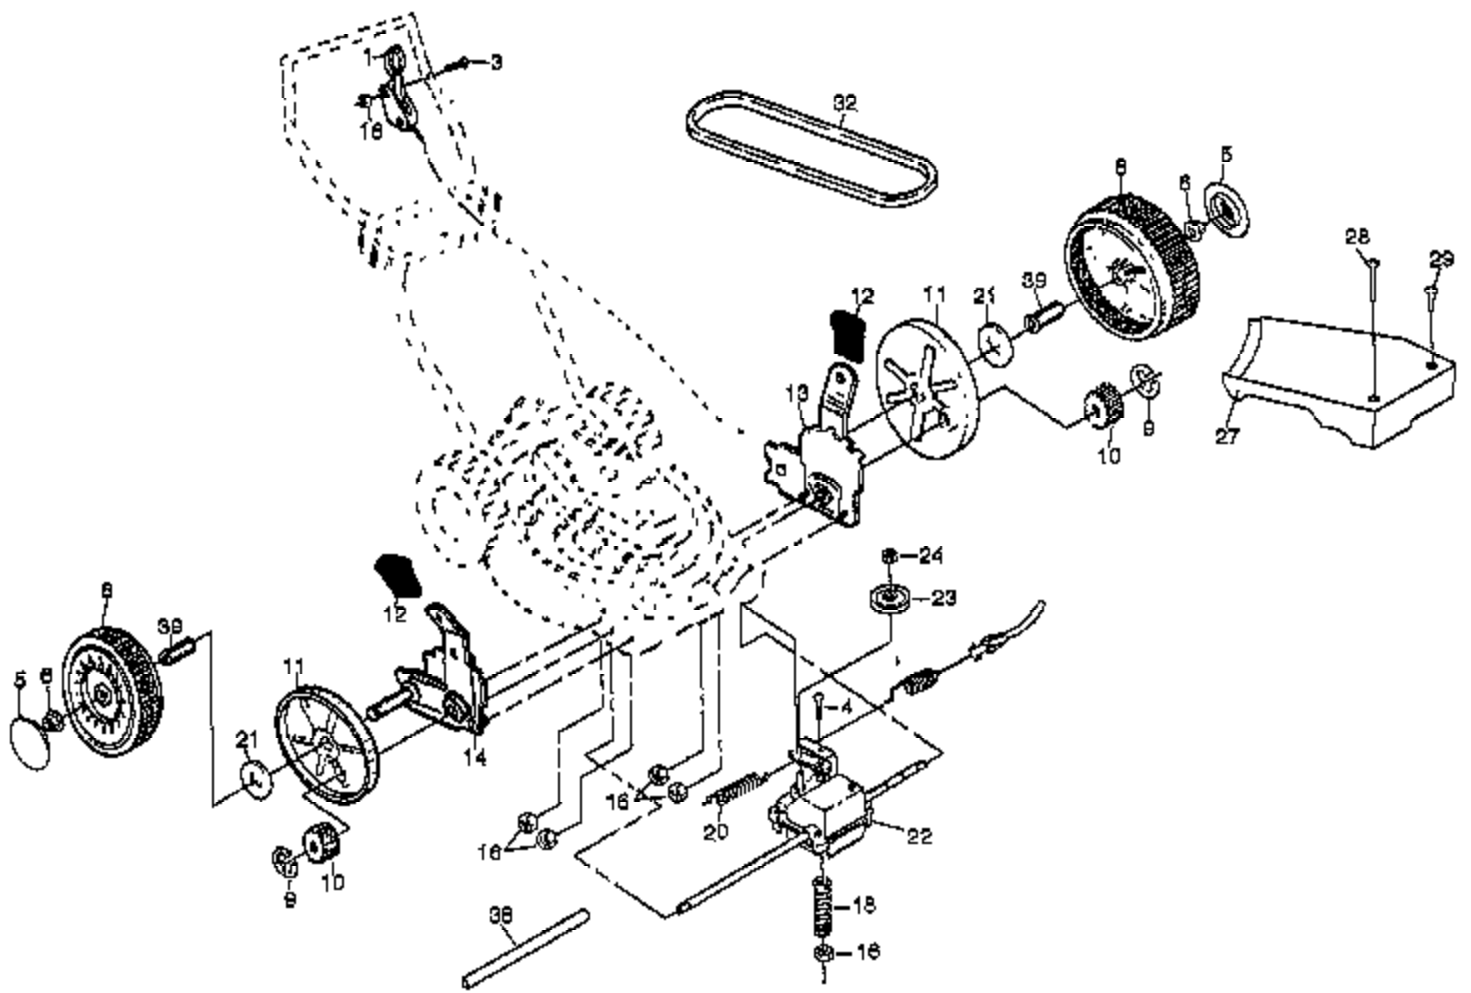

Ref #	Part Number	Qty	Description
1	532146323		Drive Control
3	532144929		Hex Washer Head Screw 1/4-20 x 2-1/8
4	532700875		Carriage Bolt 1/4-20 x 2
5	532077400		Hubcap
6	532145212		Flanged Locknut
8	532750851		Wheel & Tire Assembly
9	812000058		E-ring
10	532137054		Pinion
11	532088080		Dust Cover
12	532132800		Selector Knob
13	532152015		Wheel Adjuster Assembly (Left)
14	532152016		Wheel Adjuster Assembly (Right)
16	532063601		Locknut
18	532137090		Spring
20	532075192		Spring
21	532067725		Washer 1/2 x 1-1/2 x .134
22	532702510		Gear Case Assembly
23	532137052		Drive Pulley
24	532132010		Locknut
27	532137080		Drive Cover
28	532146072		Pan Head Tapping Screw #10-24 x 2-3/4
29	532149746		Pan Head Tapping Screw #10-24 x 1-3/4
32	532137078		V-Belt
38	532086012		Drive Shaft Cover
39	532088446		Wheel Bushing
	532146598		Drive Cover Decal
	GCK2200		Grass Catcher Available Accessory - not included with Lawn Mower.
	MK1000		Mulcher Kit Available Accessory - not included with Lawn Mower.

PP722SLA Mower Page 5 of 9
Drive Assembly