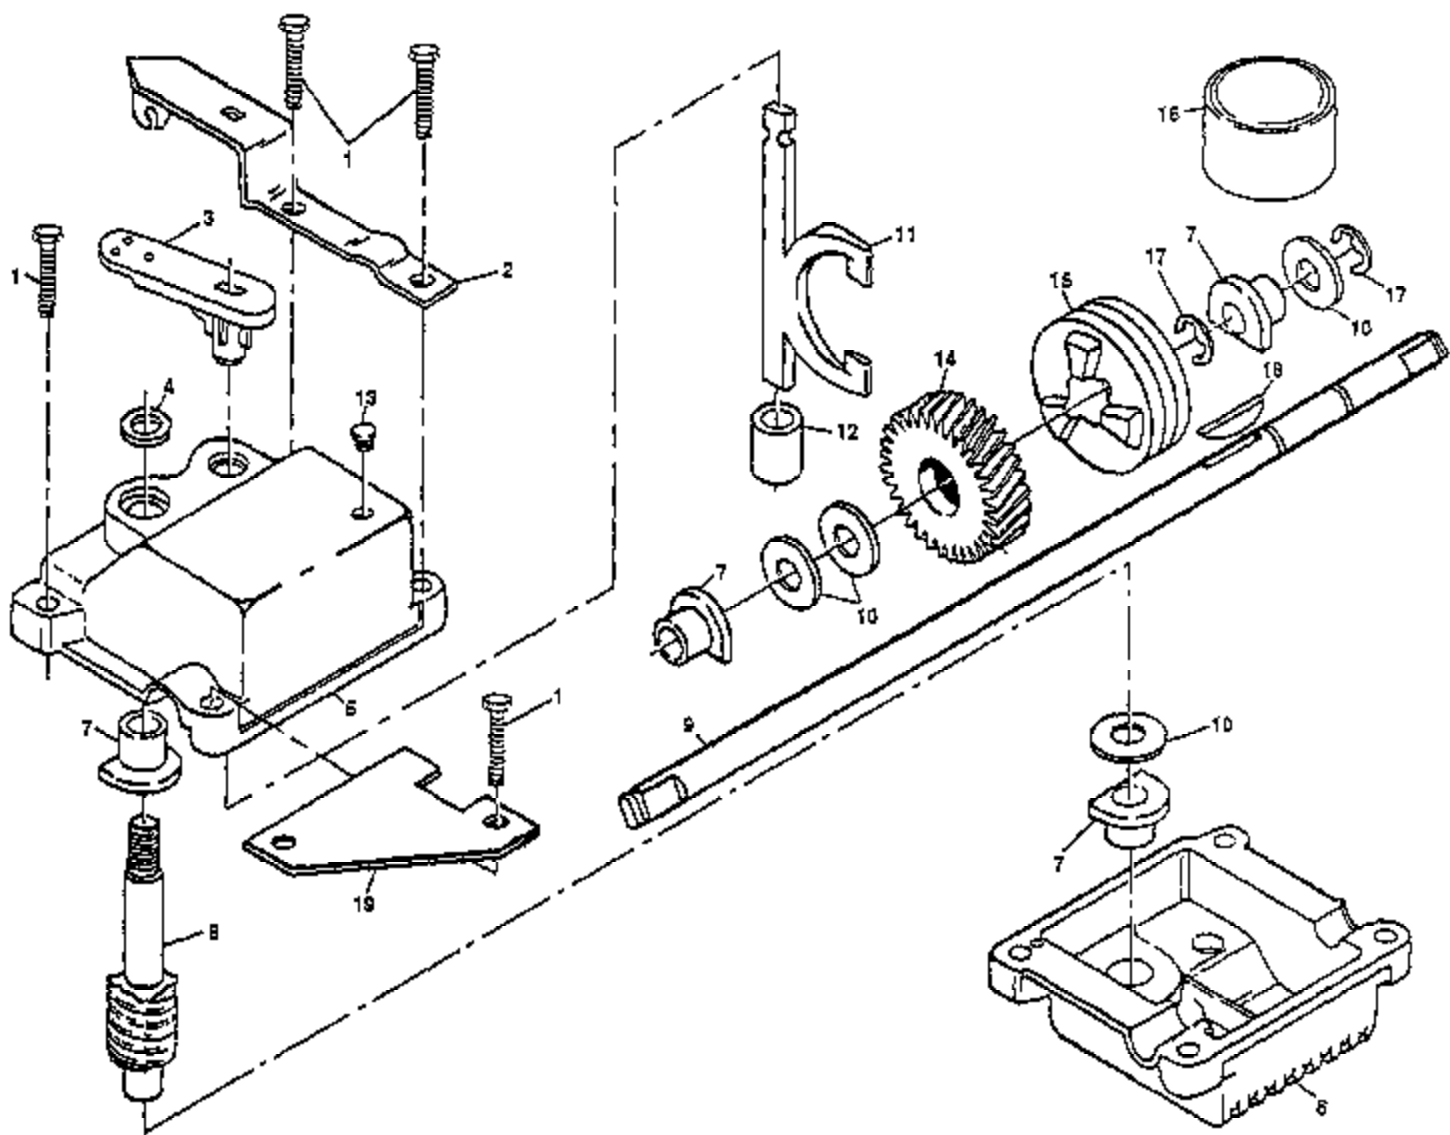

Ref #	Part Number	Qty	Description
59	532083816		Screw #10 x 5/8
60	532073013		Screw
61	532107339		Danger Decal
62			Engine - Briggs & Stratton Model No. 129802
63	532073427		Fuel Tank
64	532153604		Fuel Tank Bracket
65	532074486		Fuel Line Clamp
68	532850724		Handle Grip
73	532088348		Flat Washer 3/8
	532083976		Rear Baffle Not Shown
	532145658		Operator's Manual (English)
	532145659		Operator's Manual (French)
	532153549		Repair Parts Manual

PP722SLA Mower Page 5 of 9
 Drive Assembly

Ref #	Part Number	Qty	Description
1	817490416		Screw, Tapping 1/4-20 x 1-1/4
2	532137055		Bracket, Adjusting
3	532137053		Shifter
4	532057072		Seat
6	532048373		Gear Case Halves, Upper and Lower Includes Key #4, 5 and 7
7	532707881		Bearing
8	532137051		Shaft, Worm
9	532137077		Drive Shaft
10	532057079		Washer, Hardened
11	532131484		Yoke, Clutch
12	532700343		Pushing Plug
13	532086447	PP722SLA Mower Page 7 of 9	Plug
14	532137050	Gear Case Assembly	Gear, Helical
15	532750436		Jaw, Clutch
16	532750369		Grease
17	812000003		E-Ring
18	532850848		Key, Hi-Pro
19	532125441		Spring Bracket