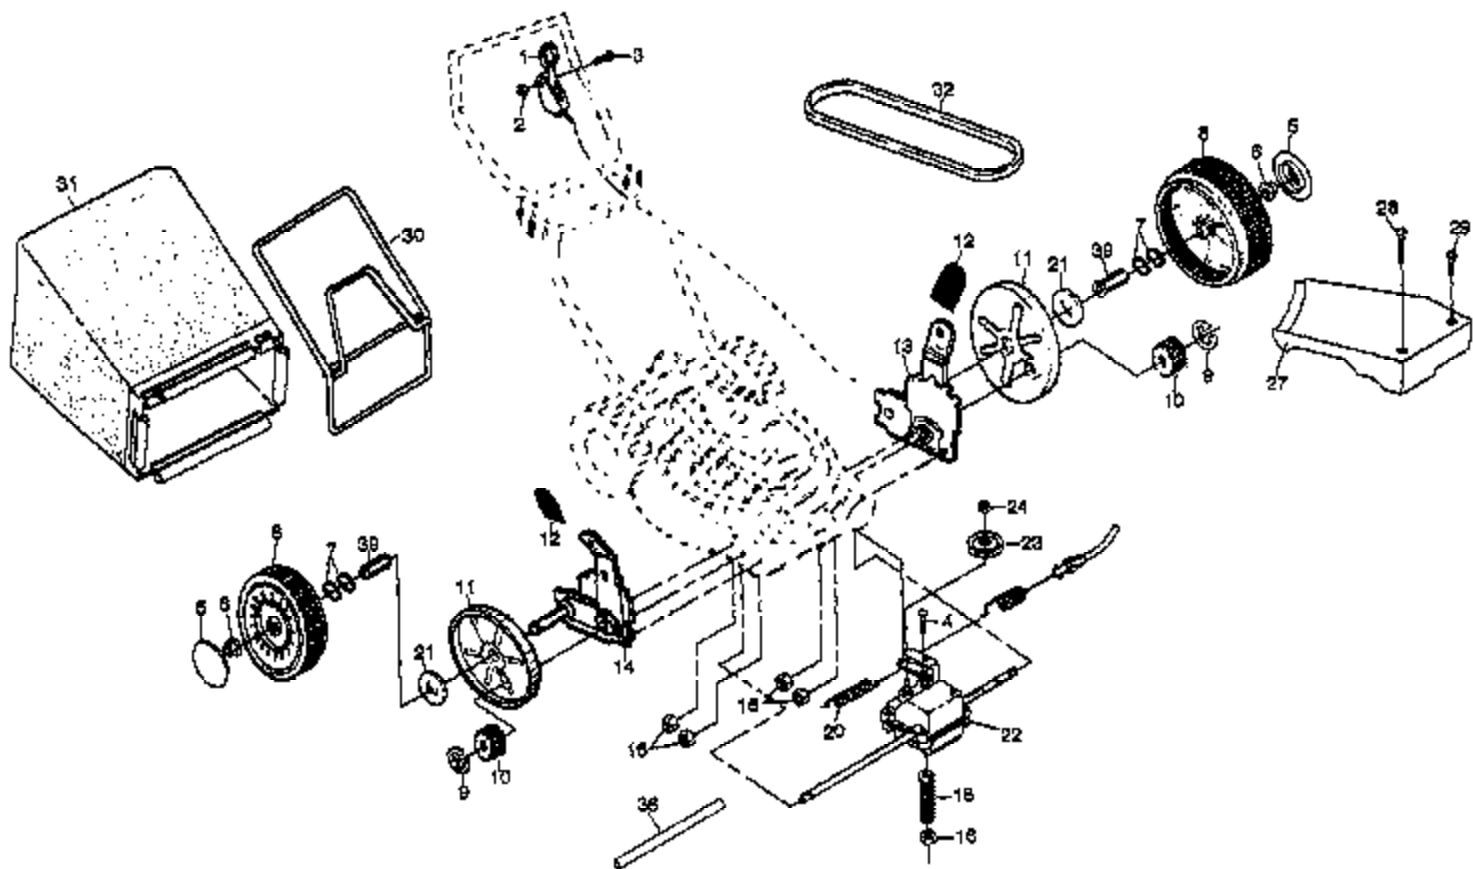

Ref #	Part Number	Qty	Description
1	532146323		Drive Control
2	532063601		Locknut 1/4-20
3	532344929		Hex Washer Head Screw 3/4-20 x 2.12
4	532700875		Carriage Bolt 1/4-20 x 2
5	532077400		Hubcap
6	532083923		Flanged Locknut
7	532057143		Wave Washer
8	532801156		Wheel & Tire Assembly
9	812000058		E-ring
10	532137054		Pinion
11	532088080		Dust Cover
12	532701037		Selector Knob
13	532151521		Wave Washer
14	532151520		Wheel Adjuster Assembly (Left)
16	532063601		Locknut
18	532137090		Spring
20	532075192		Spring
21	532067725		Washer 1/2 x 1-1/2 x .134
22	532702511		Gear Case Assembly
23	532137052		Drive Pulley
24	532132010		Locknut
27	532137081		Drive Cover
28	532146072		Pan Head Tapping Screw #10-24 x 2-3/4
29	532149746		Pan Head Tapping Screw #10-24 x 1-3/4
30	532088614		Catcher Frame
31	532154509		Grass Bag
32	532137078		V-Belt
38	532086012		Drive Shaft Cover
39	532088446		Wheel Bushing
	532153703		Drive Cover Decal

PP500HKA Wave Page 5 of 5
Drive Assembly Wheel Adjuster Assembly (Right)