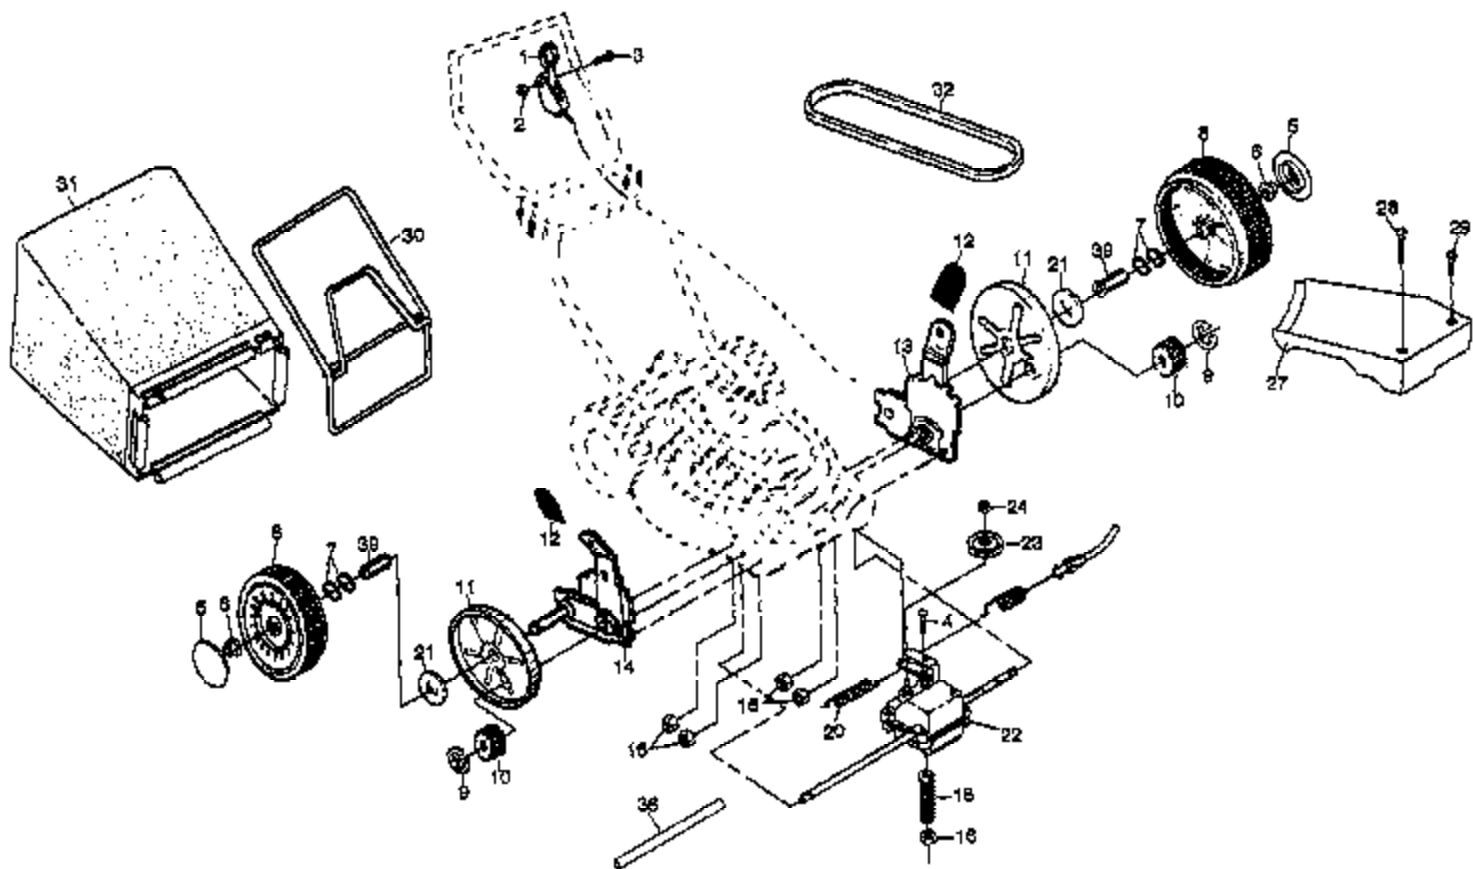

Ref #	Part Number	Qty	Description
1	532146323		Drive Control
2	532063601		Locknut 1/4-20
3	532344929		Hex Washer Head Screw 3/4-20 x 2.12
4	532700875		Carriage Bolt 1/4-20 x 2
5	532077400		Hubcap
6	532083923		Flanged Locknut
7	532057143		Wave Washer
8	532801156		Wheel & Tire Assembly
9	812000058		E-ring
10	532137054		Pinion
11	532088080		Dust Cover
12	532701037		Selector Knob
13	532151521		Wheel Adjuster Assembly (Left)
14	532151520		Wheel Adjuster Assembly (Right)
16	532063601		Locknut
18	532137090		Spring
20	532075192		Spring
21	532067725		Washer 1/2 x 1-1/2 x .134
22	532702511		Gear Case Assembly
23	532137052		Drive Pulley
24	532132010		Locknut
27	532137081		Drive Cover
28	532146072		Pan Head Tapping Screw #10-24 x 2-3/4
29	532149746		Pan Head Tapping Screw #10-24 x 1-3/4
30	532088614		Catcher Frame
31	532154509		Grass Bag
32	532137078		V-Belt
38	532086012		Drive Shaft Cover
39	532088446		Wheel Bushing
	532153703		Drive Cover Decal