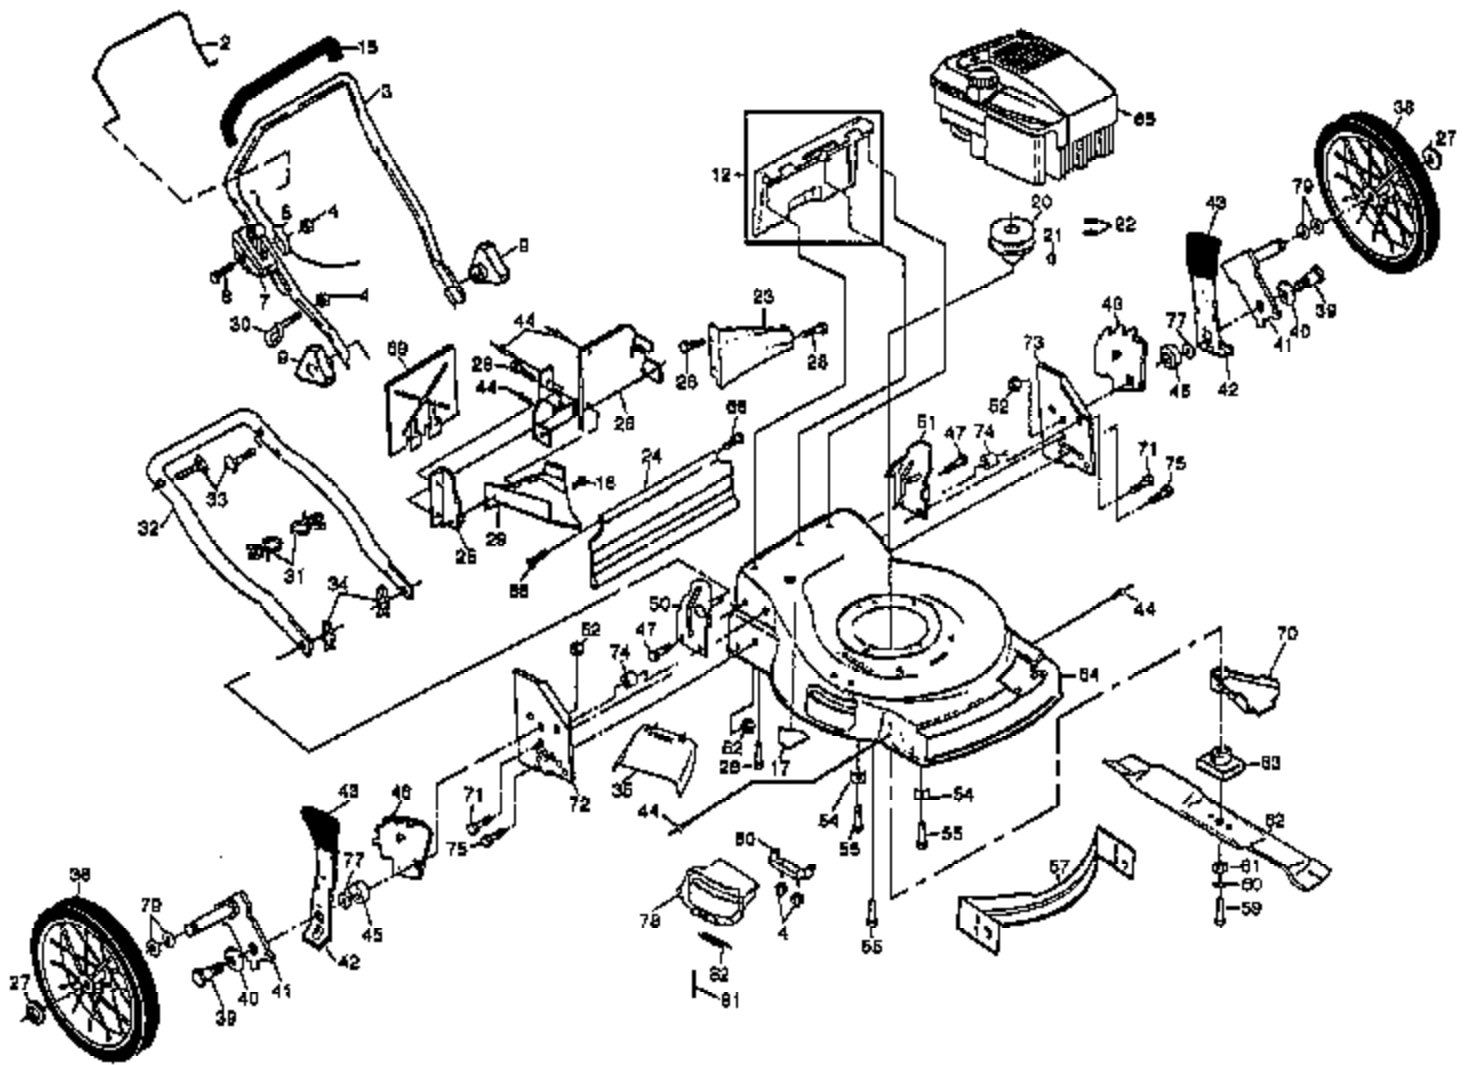

Ref #	Part Number	Qty	Description
1	146323		Drive Control
2	063601		Locknut 1/4-20
3	144929		Hex Washer Head Screw 1/4-20 x 2.12
4	150495		Spring Retainer
5	077400		Hubcap
6	083923		Flanged Locknut
7	057143		Wave Washer
8	801156		Wheel & Tire Assembly
9	000058		E-ring
10	137054		Pinion
11	088080		Dust Cover
12	701037		Selector Knob
13	151521		Wheel Adjuster Assembly (Left)
14	151520		Wheel Adjuster Assembly (Right)
16	063601		Locknut
18	137090		Spring
20	075192		Spring
21	067725		Washer 1/2 x 1-1/2 x .134
22	702511		Gear Case Assembly
23	137052		Drive Pulley
24	132010		Locknut
27	137081		Drive Cover
28	146072		Pan Head Tapping Screw #10-24 x 2-3/4
29	149746		Pan Head Tapping Screw #10-24 x 1-3/4
30	149555		Catcher Frame
31	158931		Grass Bag
32	146527		V-Belt
38	086012		Drive Shaft Cover
39	088446		Wheel Bushing
	158042		Drive Cover Decal

P2260A Mower Page 2 of 7
 Drive Assembly

Ref #	Part Number	Qty	Description
1	17490416		Tapping Screw 1/4-20 x 1-1/4
2	137055X004		Engagement Bracket
3	137053		Shifter
4	57072		Seal
6	48373		Gear Case Halves Kit Includes Key Nos. 4, 5, and 7
7	77881		Bearing
8	137051		Worm Shaft
9	137074		Drive Shaft
10	57079		Hardened Washer
11	131484		Clutch Yoke
12	700343		Bushing
13	86447		Plug
14	137050	P2260A Mower, Page 4 of 7	Helical Gear
15	750436X	Gear Case Assembly	Clutch Jaw
16	750369		Grease
17	12000003		E-Ring
18	850848		Hi-Pro Key
19	81585X004		Spring Bracket