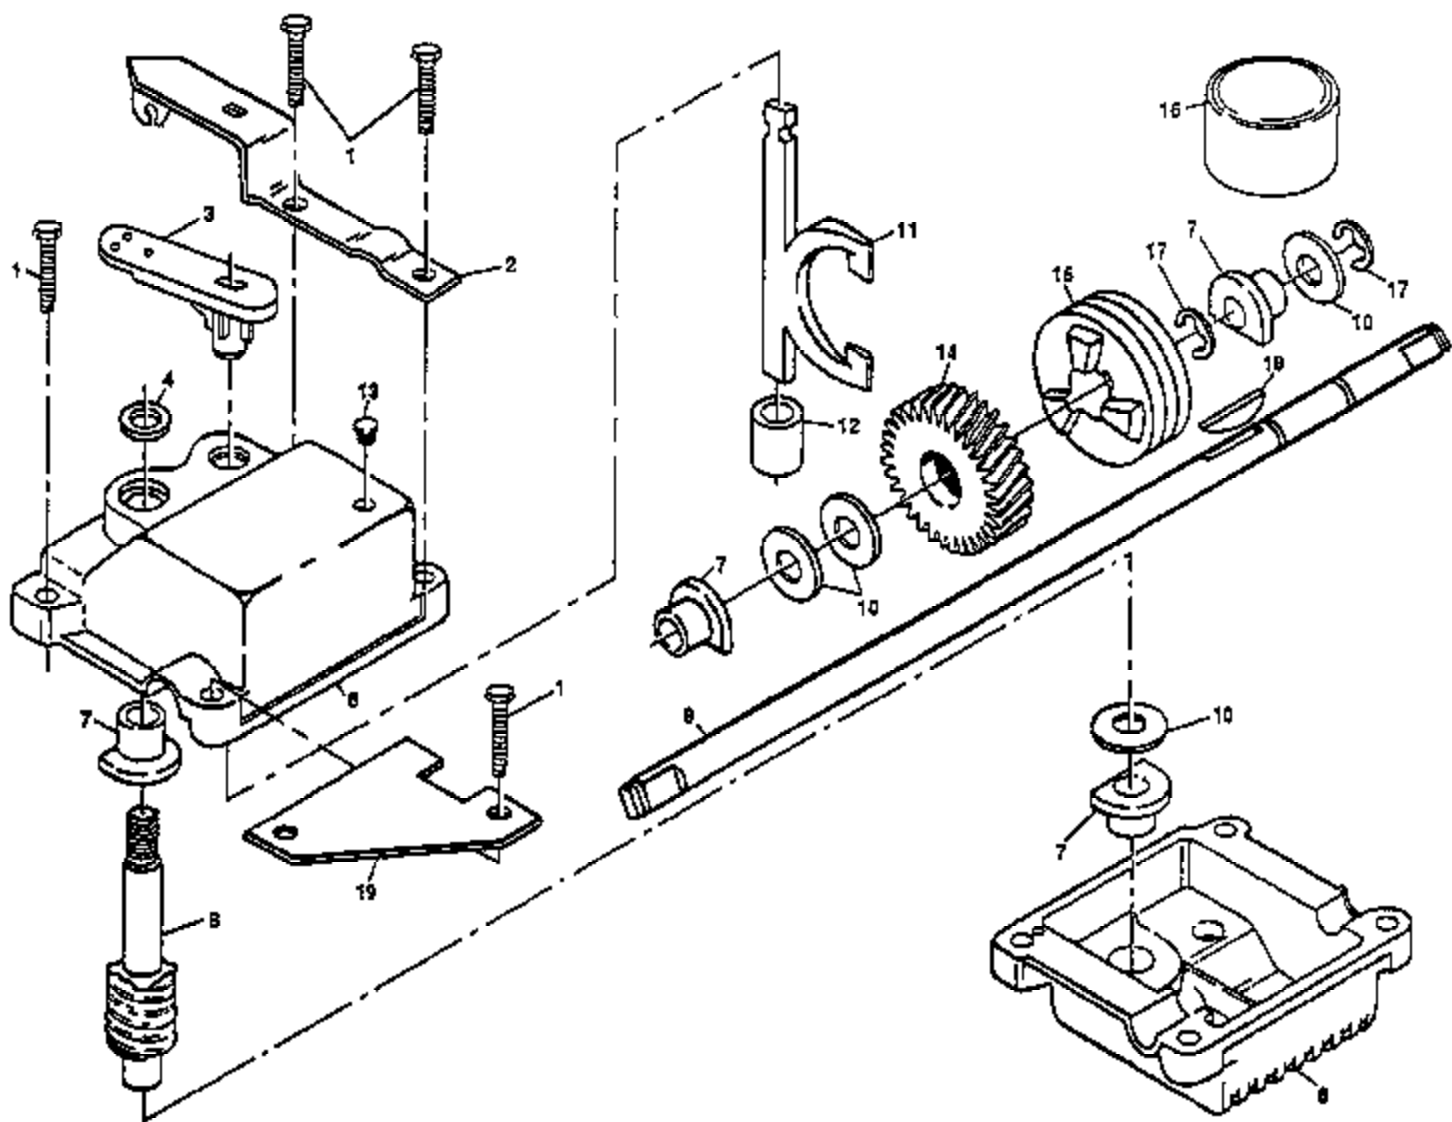

Ref #	Part Number	Qty	Description
1	146323		Drive Control
2	063601		Locknut 1/4-20
3	144929		Hex Washer Head Screw 1/4-20 x 2.12
4	150495		Spring Retainer
5	077400		Hubcap
6	083923		Flanged Locknut
7	057143		Wave Washer
8	801156		Wheel & Tire Assembly
9	000058		E-ring
10	137054		Pinion
11	088080		Dust Cover
12	701037		Selector Knob
13	151521		Wheel Adjuster Assembly (Left)
14	151520		Wheel Adjuster Assembly (Right)
16	063601		Locknut
18	137090		Spring
20	075192		Spring
21	067725		Washer 1/2 x 1-1/2 x .134
22	702511		Gear Case Assembly
23	137052		Drive Pulley
24	132010		Locknut
27	137081		Drive Cover
28	146072		Pan Head Tapping Screw #10-24 x 2-3/4
29	149746		Pan Head Tapping Screw #10-24 x 1-3/4
30	149555		Catcher Frame
31	158931		Grass Bag
32	146527		V-Belt
38	086012		Drive Shaft Cover
39	088446		Wheel Bushing
	158042		Drive Cover Decal

P2260A Mower Page 2 of 7
 Drive Assembly

Ref #	Part Number	Qty	Description
1	17490416		Tapping Screw 1/4-20 x 1-1/4
2	137055X004		Engagement Bracket
3	137053		Shifter
4	57072		Seal
6	48373		Gear Case Halves Kit Includes Key Nos. 4, 5, and 7
7	77881		Bearing
8	137051		Worm Shaft
9	137074		Drive Shaft
10	57079		Hardened Washer
11	131484		Clutch Yoke
12	700343		Bushing
13	86447		Plug
14	137050	P2260A Mower, Page 4 of 7	Helical Gear
15	750436X	Gear Case Assembly	Clutch Jaw
16	750369		Grease
17	12000003		E-Ring
18	850848		Hi-Pro Key
19	81585X004		Spring Bracket