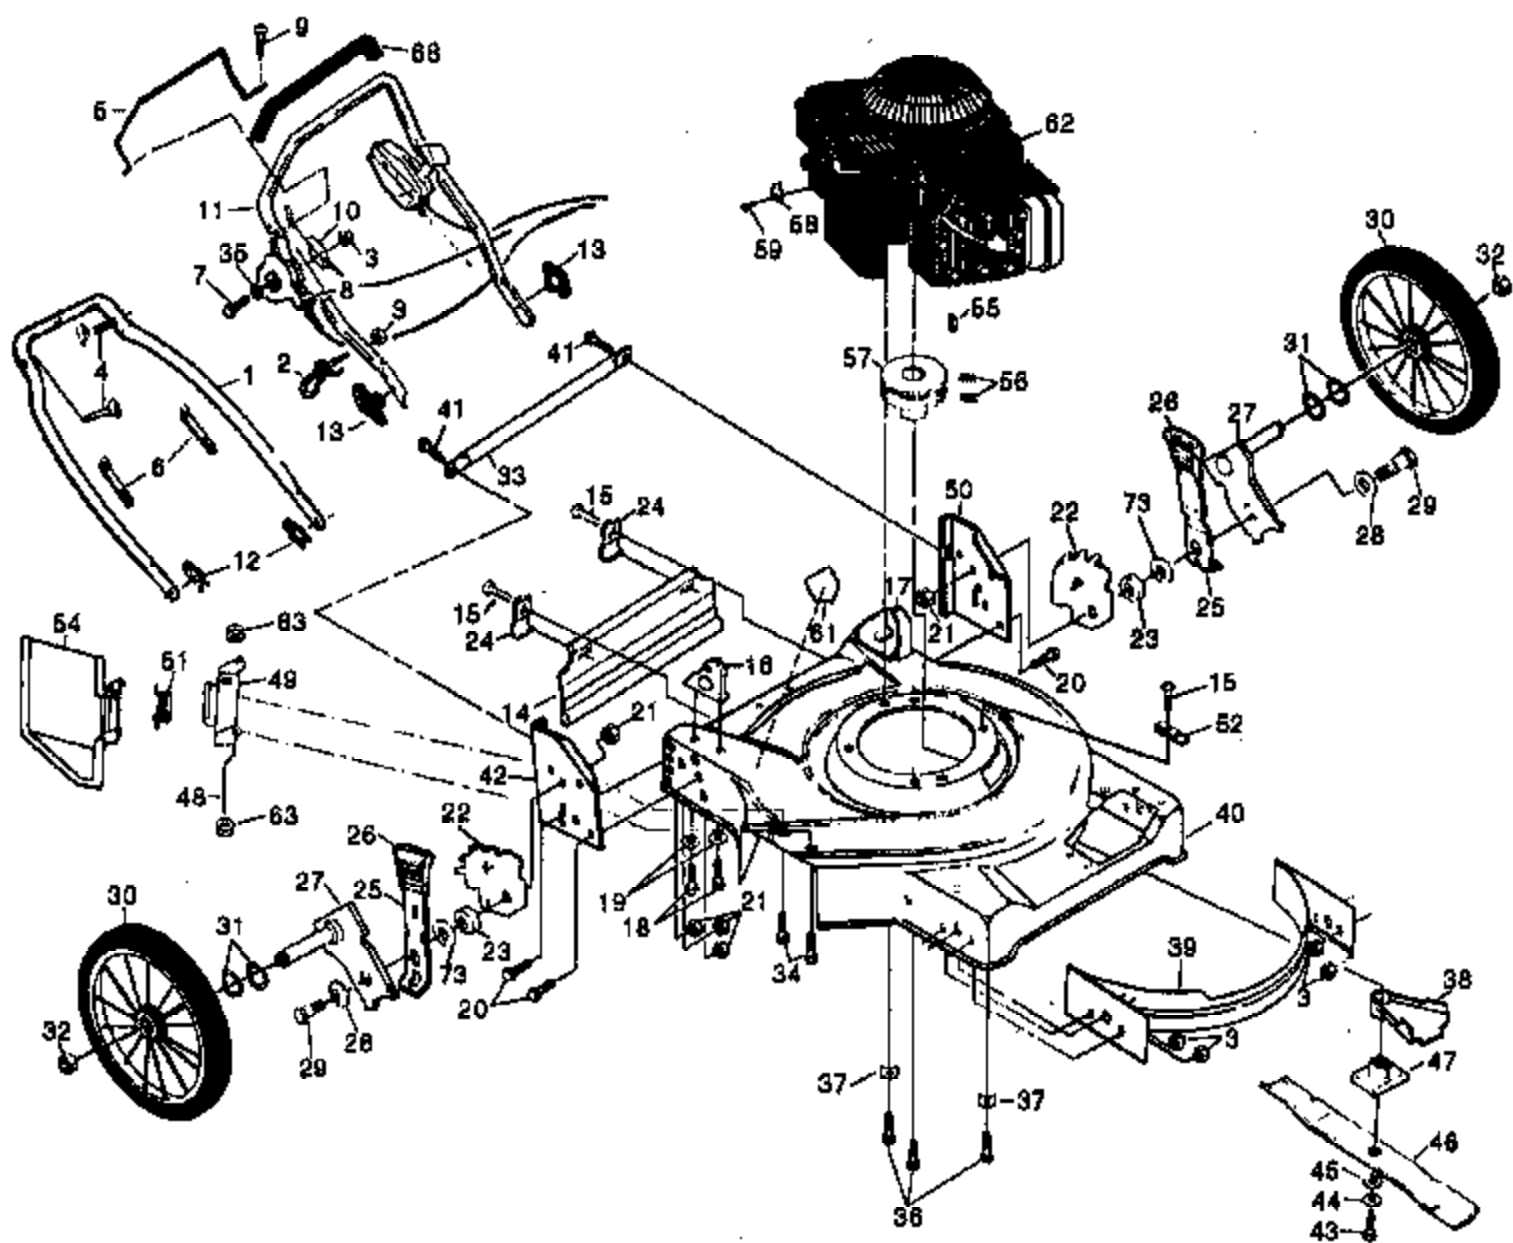

Ref #	Part Number	Qty	Description
1	532125377		Lower Handle
2	532132001		Rope Guide
3	532063601		Locknut 1/4-20
4	532131959		Handle Bolt
5	532851660		Control Bar
6	532066426		Wire Tie
7	532086055		Machine Screw 1/4-20 x 2-1/4
8	532700417		Throttle Control
9	532851552		Pan Head Hi/Lo Screw #10-16 x .63
10	532130861		Engine Zone Cable
11	532125271		Upper Handle
12	532051793		Hairpin Cotter
13	532136376		Handle Knob
14	532134254		Rear Skirt
15	532750097		Hex Head Screw #10
16	532140465		Handle Bracket Assembly (Right)
17	532140466		Handle Bracket Assembly (Left)
18	532055187		Screw 5/16-18 x 3/4
19	532059289		Washer
20	874760612		Bolt, Hex Head 3/8-16 x 3/4
21	532751592		Locknut
22	532139901		Wheel Adjusting Bracket (R.R.)
23	532084920		Spacer
24	532125207		Skirt Bracket
25	532125168		Selector Spring
26	532132800		Selector Knob
27	532125373		Axle Arm Assembly
28	532061651		Rear Spring Washer
29	532142748		Shoulder Bolt 3/8-16
30	532107620		Wheel & Tire Assembly (Rear)
31	532057143		Wave Washer
32	532083923		Nut
33	532850709		Rod Support
34	532851856		Hex Head Thread Rolling Screw w/Sems 1/4-20 x 3
35	532085723		Flat Washer
36	532850998		Thread Rolling Screw 3/8-16 x 1
37	532125078		Engine Washer
38	532134612		Debris Shield
39	532125337		Front Baffle
40	532702178		Mower Housing Kit (Inc. 61)
41	532054583		Screw
42	532142837		Wheel Support Bracket R.H.
43	532851084		Hex Head Screw 3/8-24 x 1-3/8 Gr. 8
44	532850263		Helical Washer 3/8
45	532851074		Hardened Washer
46	532850973		22" Blade
47	532851514		Blade Adapter
48	532851854		Hinge Rod
49	532125175		Housing Bracket
50	532142838		Wheel Support Bracket L.H.
51	532851855		Torsion Spring
52	532087930		Guide Clip
54	532851750		Discharge Guard
55	532087677		Hi-Pro Key
56	532059708		Set Screw
57	532084596		Engine Pulley

PP752PHJA Mower Page 6 of 7
MOWER HOUSING ENGINE