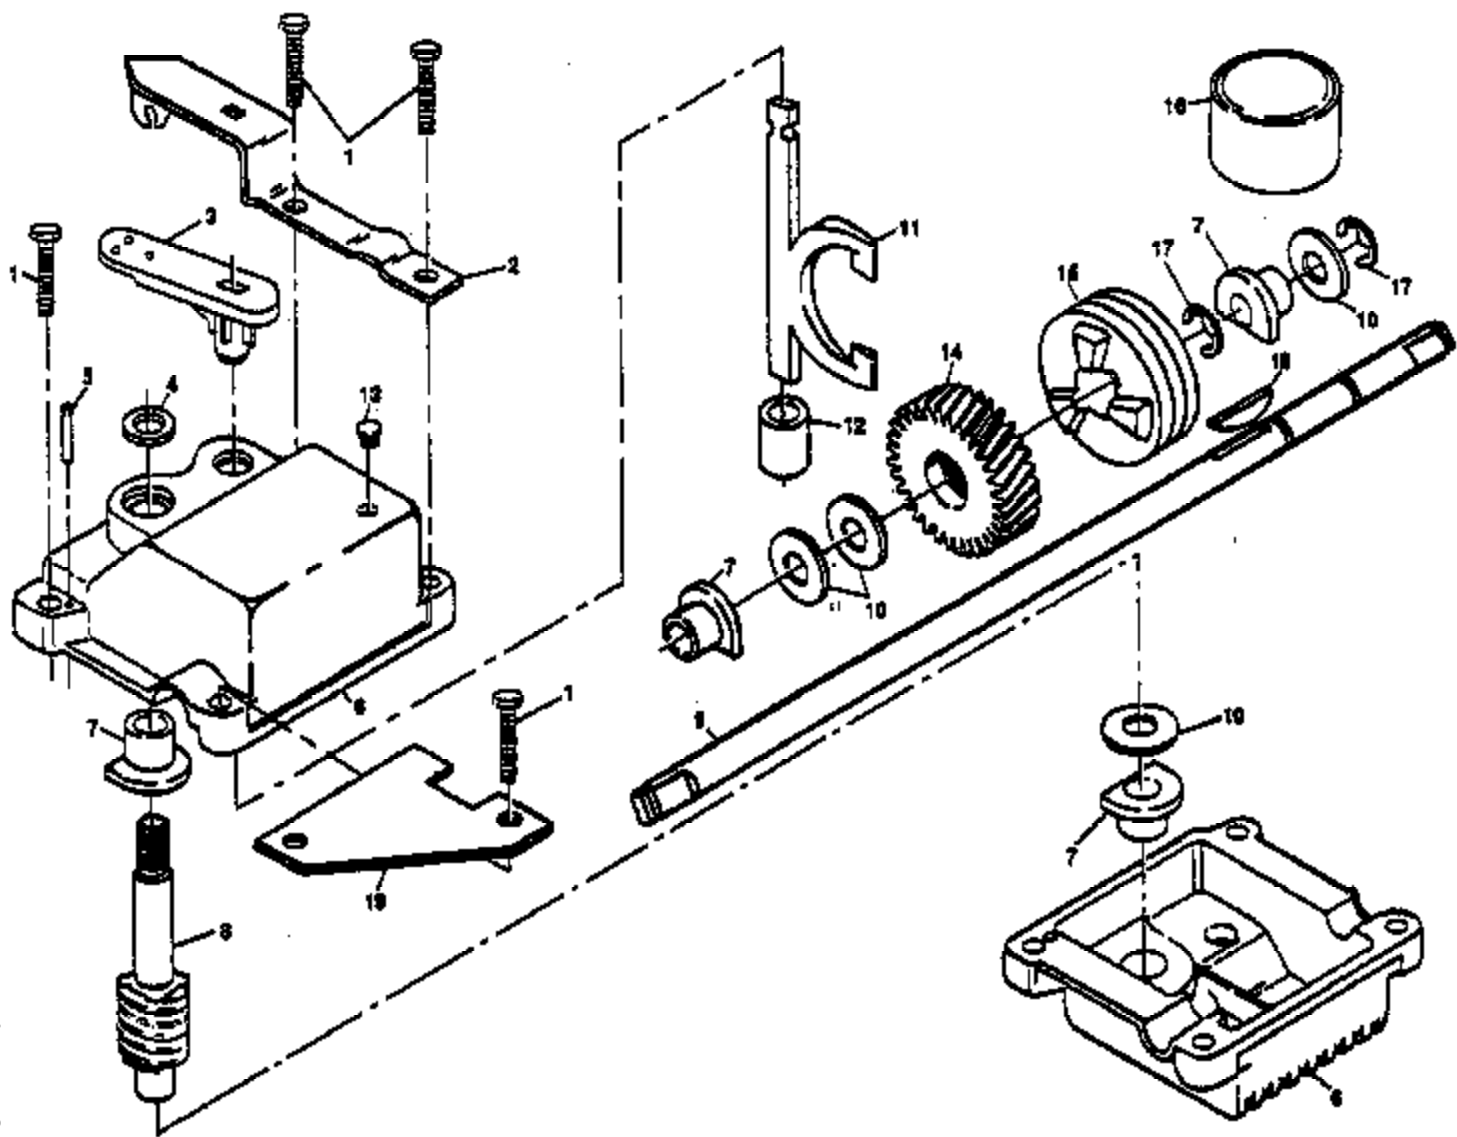

Ref #	Part Number	Qty	Description
1	532700615		Drive Control
2	532069180		Locknut #10-24
3	532750029		Pan Head Machine Screw #10-24 x 2
4	532700875		Carriage Bolt 1/4-20 x 2
5	532077400		Hubcap
6	532085179		Retainer Clip
7	532052160		Washer
8	532750851		Wheel & Tire Assembly
9	812000058		E-ring
10	532137054		Pinion
11	532088080		Dust Cover
12	532132800		Selector Knob
13	532751809		Wheel Adjuster Assembly (Left)
14	532751810		Wheel Adjuster Assembly (Right)
15	532088118		Felt Washer
16	532063601		Locknut
18	532137090		Spring
20	532075192		Spring
21	532067725		Washer 1/2 x 1-1/2 x .134
22	532702510		Gear Case Assembly
23	532137052		Drive Pulley
24	532132010		Locknut
27	532137080		Drive Cover
28	532087866		Pan Head Tapping Screw #10-24 x 2-3/4
29	532136797		Pan Head Tapping Screw #10-24 x 1-3/4
32	532137078		V-Belt
38	532086012		Drive Shaft Cover
39	532088446		Wheel Bushing
	532142753		Drive Cover Decal Not Shown.
	GCK2200		Grass Catcher
	MK1000		Mulcher Kit

PP752PHJA Mow Page 2 of 7
DRIVE ASSEMBLY

Ref #	Part Number	Qty	Description
1	817490416		Screw, Tapping 1/4-20 x 1-1/4
2	532137055		Bracket, Adjusting
3	532137053		Shifter
4	532057072		Seal
5	532702710		Pin, Grooved 1/8 x 1/2
6	532048373		Gear Case Halves, Upper and Lower (Includes Key #4, 5 and 7)
7	532707881		Bearing
8	532137051		Shaft, Worm
9	532137077		Drive Shaft
10	532057079		Washer, Hardened
11	532131484		Yoke, Clutch
12	532700343		Bushing
13	532086447		Plug
14	532137050		Gear, Helical
15	532750436		Jaw, Clutch
16	532750369		Grease
17	812000003		E-Ring
18	532850848		Key, Hi-Pro
19	532125441		Spring Bracket