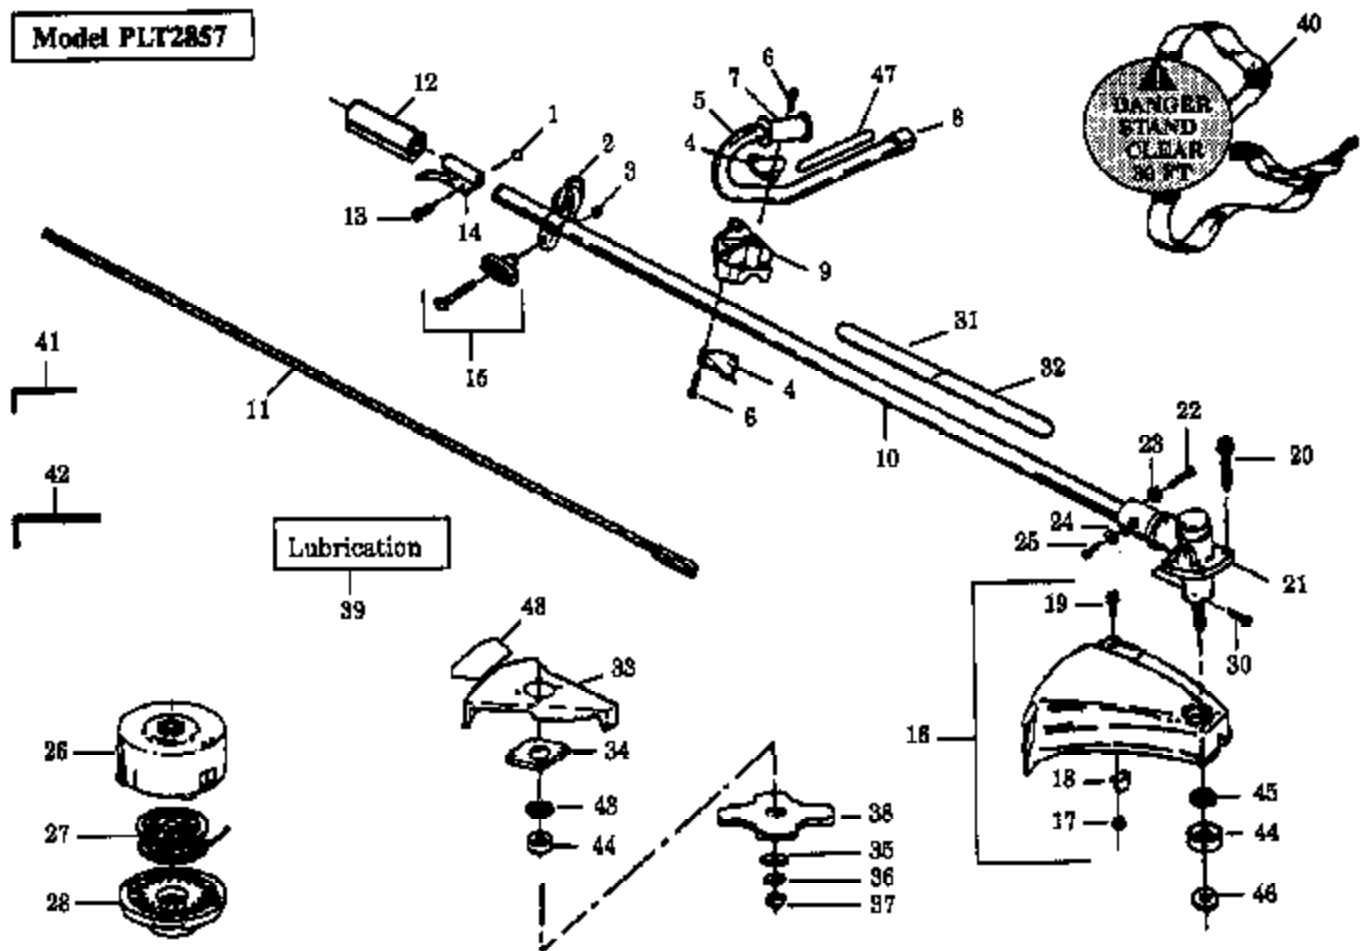

Model PLT2857

Ref #	Part Number	Qty	Description
1	530015768		Nut
2	530094686		Clamp Harness Ass'y.
3	530015197		Nut
4	530094572		Handlebar Bracket
5	530010723		Handlebar
6	530015791		Screw
7	530092086		Handlebar Grip
8	530092192		Handlebar Cap
9	530012207		Handlebar Clamp
10	530094650		Drive Shaft Housing
11	530094566		Drive Shaft
12	530027595		Drive Shaft Grip
13	530015774		Screw
14	530010959		Throttle Lever Ass'y.
15	530069252		"T" Handle Kit
16	530069256		Shield Kit Ass'y. (Incl. 17-19)
17	530015653		Locknut
18	530094570		Line Limiter
19	530015037		Screw
20	530092243		Screw, Use w/ plastic shield
20	530015791		Screw, Use w/ metal shield
21	530094568		Gear Box Ass'y.
22	530001711		Screw
23	530001642		Lockwasher
24	530015328		Lockwasher
25	530094612		Screw
26	530094557		Hub Ass'y.
27	952710545		Spool w/Line
28	530094494		Cover
30	530094616		Screw
31	530029162		Shaft Warning Decal-Upper
32	530029163		Shaft Warning Decal-Lower
33	530094627		Shield
34	530027615		Shield Retention Plate
35	530015792		Washer
36	530015492		Washer
37	530093748		Nut
38	530094790		Weed Blade
39	530030102		Shaft Lubrication
40	530094417		Shoulder Strap
41	530031111		Hex Wrench (5/32)
42	530031098		Hex Wrench (3/16)
43	530092216		Washer
44	530092359		Dust Cup
45	530094640		Seal
46	530094571		Grass Washer
47	530027778		Handlebar Decal
48	530027749		Blade Direction Decal (Not a serviceable part)
	530068516		Operator's Manual Not Shown.