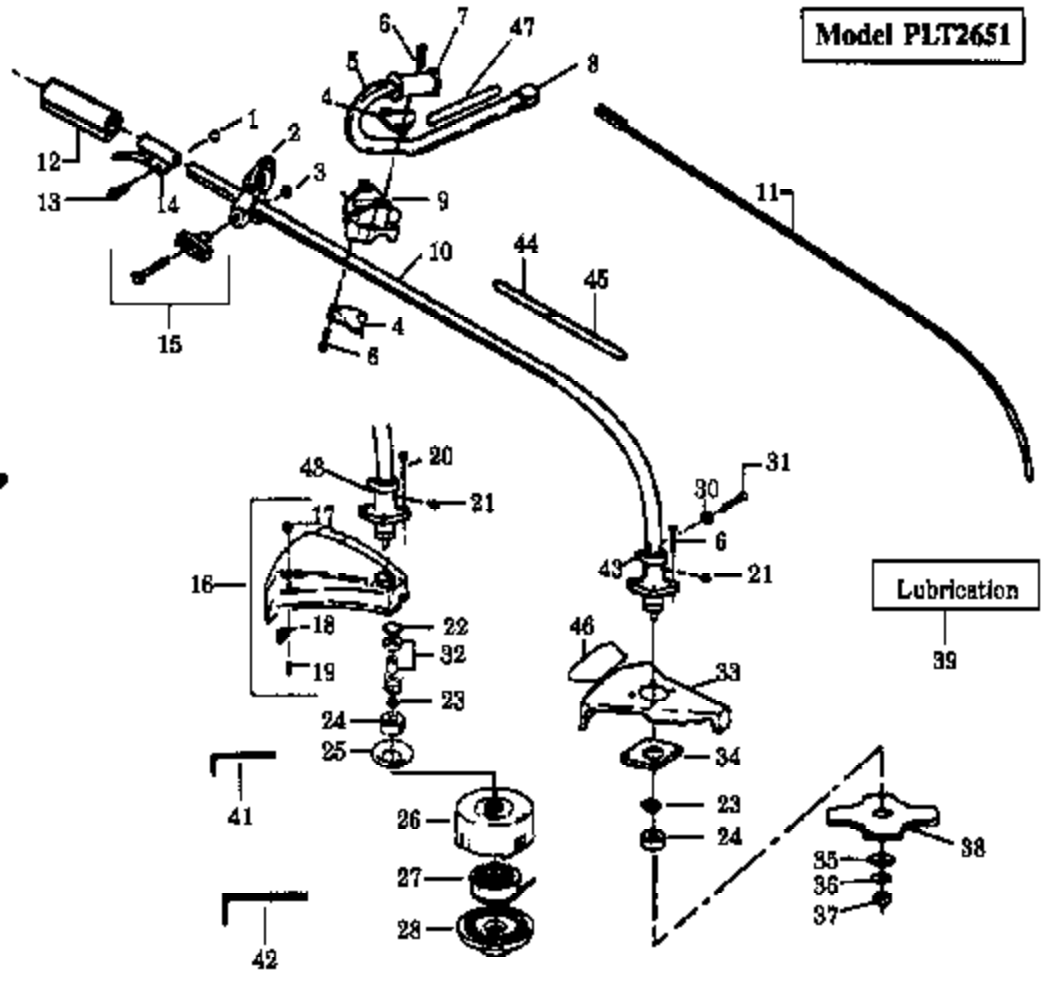

WARNING

All repairs, adjustments and maintenance not described in the Operator's Manual must be performed by qualified service personnel.

Model PLT2651

Ref #	Part Number	Qty	Description
1	530015768		Nut
2	530094686		Clamp Harness Ass'y.
3	530015197		Nut
4	530094572		Handlebar Bracket
5	530010723		Handlebar
6	530015791		Screw
7	530092086		Handlebar Grip
8	530092192		Handlebar Cap
9	530012207		Handlebar Clamp
10	530094643		Drive Shaft Housing
11	530094555		Drive Shaft
12	530027595		Drive Shaft Grip
13	530015774		Screw
14	530010959		Throttle Lever Ass'y.
15	530069252		"T" Handle Kit
16	530069256		Shield Kit Ass'y. (Incl. 17-19)
17	530015653		Locknut
18	530094570		Line Limiter
19	530015037		Screw
20	530092243		Screw
21	530015518		Screw
22	530091783		Retaining Ring
23	530092216		Washer
24	530092359		Dust Cup
25	530094571		Grass Washer
26	530094592		Hub Ass'y.
27	952710545		Spool w/Line
28	530094494		Cover
30	530092227		Washer
31	530625509		Screw
32	530069086		Bearing & Spacer Kit
33	530094627		Shield
34	530027615		Shield Retention Plate
35	530015792		Washer
36	530015492		Washer
37	530093748		Nut
38	530094790		Weed Blade
39	530030102		Shaft Lubrication
40	530094417		Shoulder Strap
41	530031111		Hex Wrench (5/32)
42	530031098		Hex Wrench (3/16)
43	530094581		Bearing Housing Ass'y. (Incl. #23 & 24)
44	530029160		Decal-Shaft Warning (Upper)
45	530029161		Decal-Shaft Warning (Lower)
46	530027749		Decal-Blade Direction (Not a serviceable part)
47	530027778		Decal-Handlebar
	530068515		Operator's Manual Not Shown.