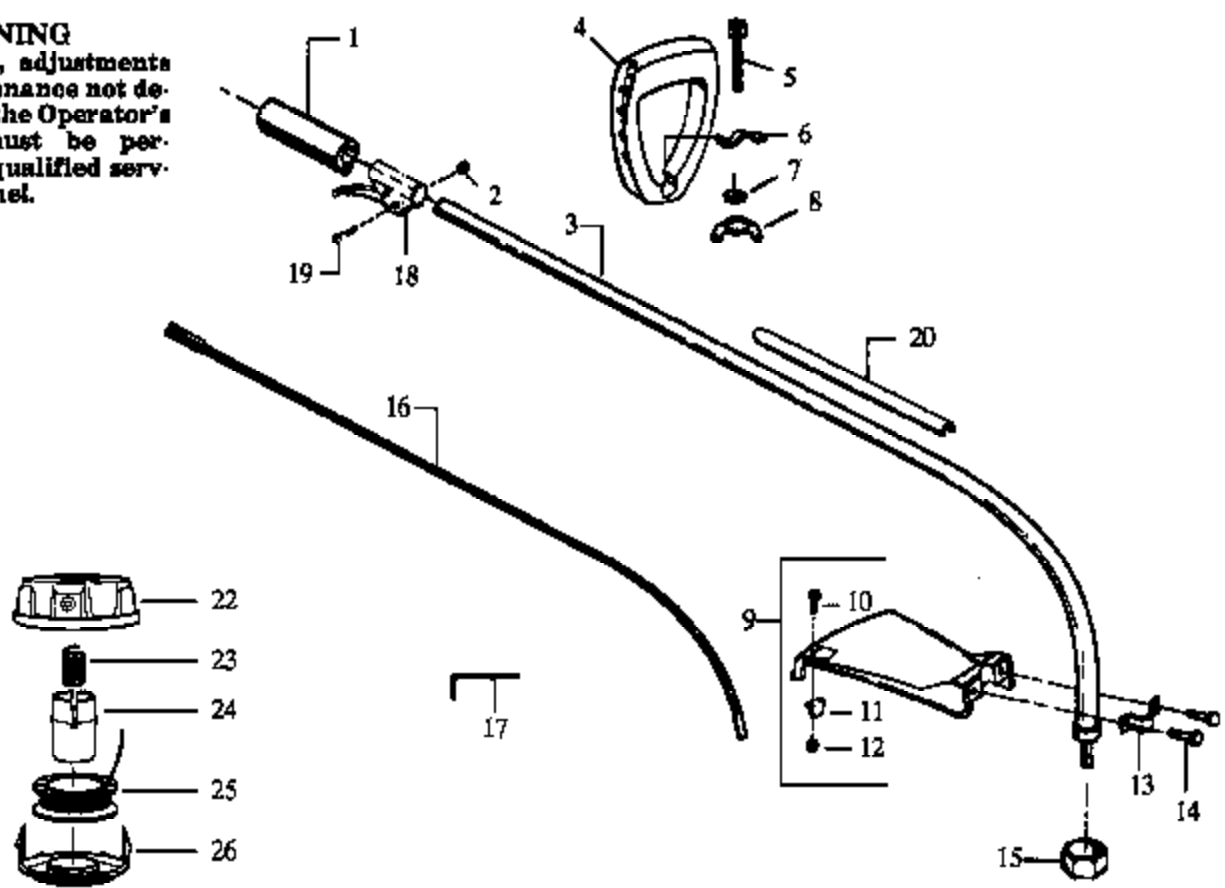

Carb. Repair Kit  
17

Carb. Gasket Kit  
18

Ref #	Part Number	Qty	Description
1	530035014		Metering Diaphragm
2	530035151		Metering Diaphragm Gasket
3	530035147		Circuit Plate Gasket
4	530035142		Hi Speed Needle
5	530035036		Hi Speed Needle Spring
6	530035141		Idle Needle
7	530035023		Idle Needle Spring
8	530035203		Idle Speed Screw
9	530035208		Idle Speed Spring
10	530035028		Metering Lever Pin Included in Carburetor Kwik Repair Kit.
11	530035031		Metering Lever Included in Carburetor Kwik Repair Kit.
12	530035188		Metering Lever Spring Included in Carburetor Kwik Repair Kit.
		PLT2248 Gas, Tri-Flange	
		CARBURETOR WA-199	
13	530035106		Inlet Needle Valve Included in Carburetor Kwik Repair Kit.
14	530035178		Inlet Screen Included in Carburetor Kwik Repair Kit.
15	530035166		Pump Diaphragm
16	530035164		Pump Gasket
17	530035260		Carb. Kwik Repair Kit
18	530035185		Carb. Gasket/Diaphragm Kit

PLT2248 Gas, Tri-Flange  
 CARBURETOR WA-199

**⚠ WARNING**  
All repairs, adjustments and maintenance not described in the Operator's Manual must be performed by qualified service personnel.

Ref #	Part Number	Qty	Description
1	530027595		Grip
2	530015768		Nut
3	530094641		Drive Shaft Housing
4	530010618		Handle Ass'y.
5	530015820		Bolt
6	530094742		Clamp
7	530092062		Washer
8	530091373		Nut
9	530069249		Shield Kit Ass'y. (Inc.10,11,12,14)
10	530015337		Screw
11	530094570		Line Limiter
12	530015653		Locknut
13	530093653		Shield Bracket
14	530092243		Screw
15	530094543		Dust Cup
16	530094551		Drive Shaft
17	530031111		Hex Wrench (5/32)
18	530010959		Throttle Housing Ass'y.
19	530015774		Screw
20	530029159		Shaft Warning Decal
22	530094875		Hub Ass'y.
23	530094830		Spring
24	530094827		Release Button
25	952710544		Spool w/Line
26	530094828		Cover
	530068514		Operator Manual