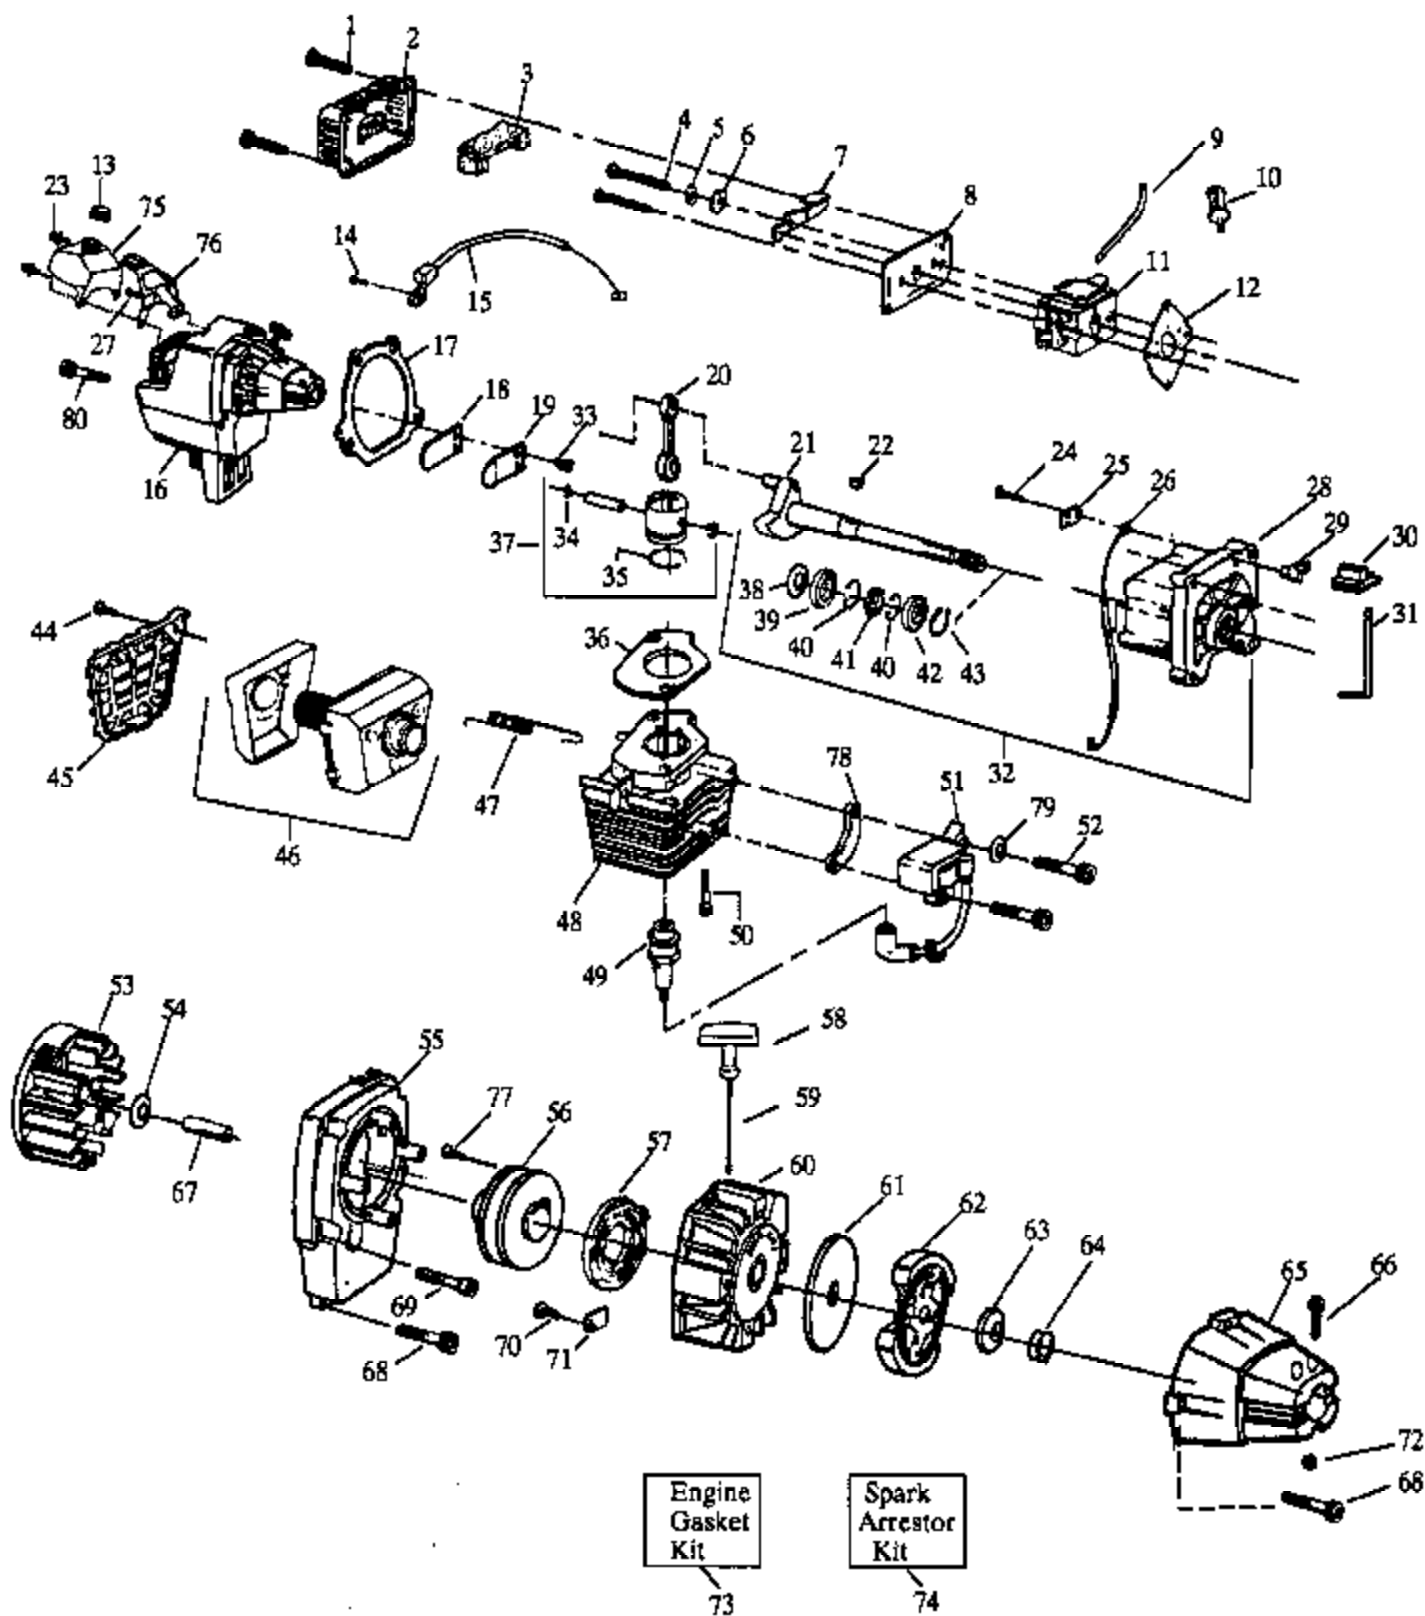

Ref #	Part Number	Qty	Description
1	530015773		Screw
2	530027529		Air Filter Cover
3	530027530		Air Filter
4	530015849		Screw
5	530027528		Spacer
6	530015254		Wave Washer
7	530027526		Choke Shutter
8	530027527		Air Filter Plate
9	530069247		Fuel Line
10	530010897		Fuel Pick-up Ass'y.
11	530035259		Carburetor
12	530019156		Carburetor Gasket
13	530010729	PLT2248 Gas Trim Page 6 of 7 ENGINE & SHROUD	Fuel Cap Ass'y.
14	530015775		Screw
15	530027549		Throttle Cable Ass'y.
16	530036819		Shroud
17	530019154		Crankcase/Shroud Gasket
18	530027593		Reed
19	530027594		Reed Stop
20	530014005		Connecting Rod Ass'y. (Inc. Bearings)
21	530010934		Crankshaft Ass'y.
22	530015126		Flywheel Key
23	530015843		Screw
24	530015780		Screw
25	530027546		Switch Insulator
26	530027547		Lead Wire
27	530015810		Screw
28	530014016		Crankcase Ass'y. (Inc. #39-42)
29	530027545		Switch Ramp
30	530027958		Switch Button
31	530027959		Switch Spring
32	530014015		Crankcase & Crankshaft Ass'y (Inc. 21,28,38, 43)
33	530015241		Screw
34	530015162		Piston Pin Retainer
35	530026413		Piston Ring
36	530019178		Cylinder Gasket
37	530069274		Piston Kit (Inc.34,35, & pin)
38	530015788		Spacer
39	530032103		Inner Bearing
40	530015787		Retaining Ring
41	530019158		Crankshaft Seal
42	530032102		Outer Bearing
43	530015789		Crankshaft Retaining Ring
44	530015717		Screw
45	530027781		Muffler Guard
46	530069257		Muffler Kit
47	530024903		Muffler Attachment Spring
48	530012244		Cylinder
49	530030077		Spark Plug
50	530015239		Screw
51	530039134		Ignition Module Kit
52	530015776		Screw
53	530039136		Flywheel Ass'y.
54	530347987		Washer
55	530027946		Fan Housing
56	530069291		Starter Pulley