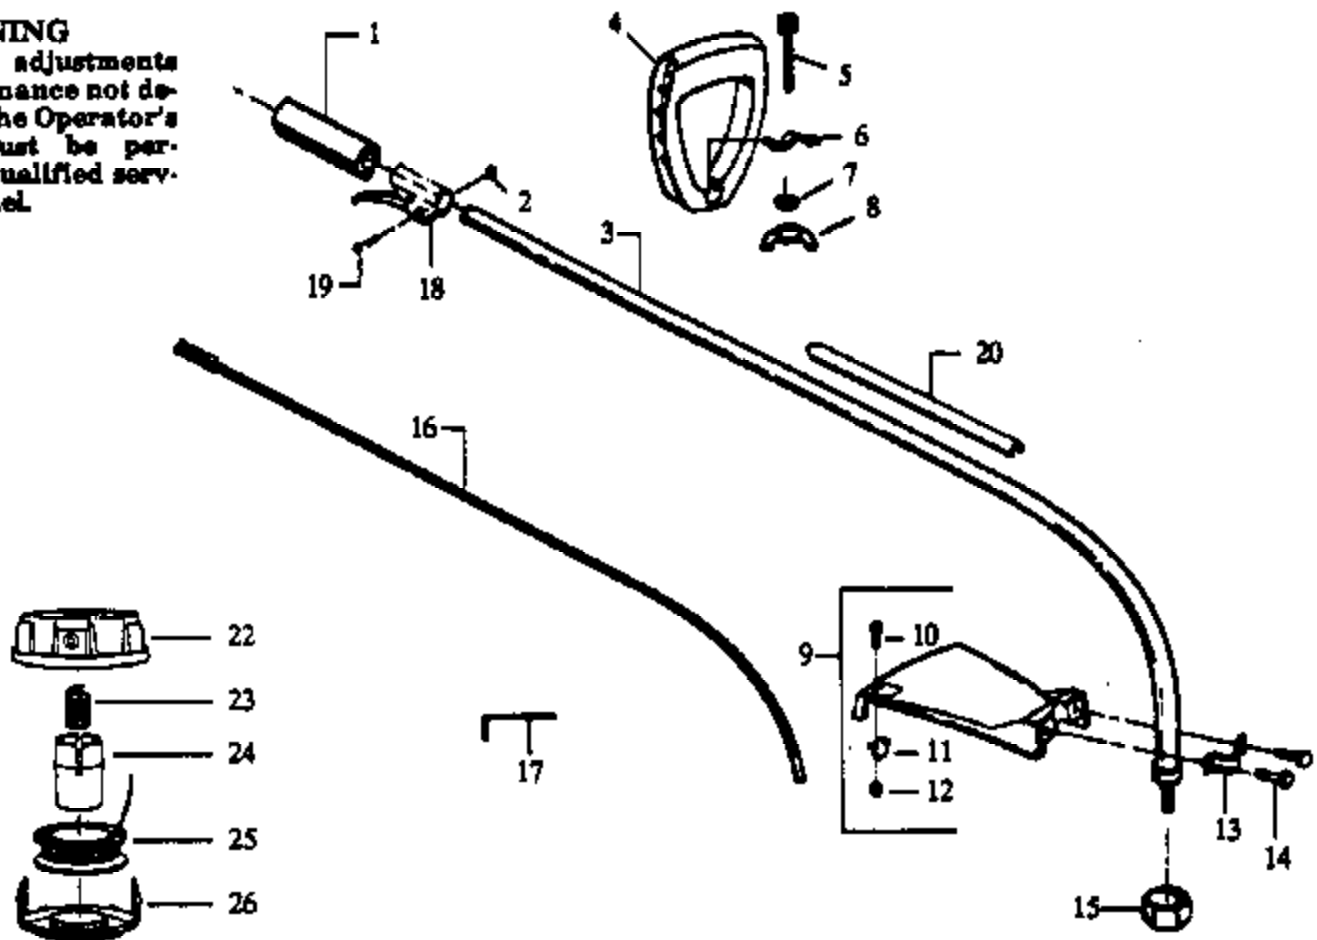

Carb.
Repair
Kit

17

Carb.
Gasket
Kit

18

Ref #	Part Number	Qty	Description
1	530035014		Metering Diaphragm
2	530035151		Metering Diaphragm Gasket
3	530035211		Circuit Plate Gasket
4	530035212		Mixture Needle
5	530035214		Mixture Needle Spring
6	530035217		Mixture Needle Washer
7	530035218		"O" Ring Mixture
8	530035166		Fuel Pump Diaphragm
9	530035164		Fuel Pump Gasket
10	530035203		Idle Speed Screw
11	530035208		Idle Speed Spring
12	530035028		Metering Lever Pin Included in Carburetor Kwik Repair Kit.
13	530035031		Metering Lever Included in Carburetor Kwik Repair Kit.
14	530035188		Metering Lever Spring Included in Carburetor Kwik Repair Kit.
15	530035106		Inlet Needle Valve Included in Carburetor Kwik Repair Kit.
16	530035178		Fuel Inlet Screen Included in Carburetor Kwik Repair Kit.
17	530035264		Carb. Kwik Repair Kit
18	530035219		Carb. Gasket/Diaphragm Kit

PLT2245 Gas Turbine Page 2 of 7
TOP WA 207 BR

⚠ WARNING
All repairs, adjustments and maintenance not described in the Operator's Manual must be performed by qualified service personnel.

Ref #	Part Number	Qty	Description
1	530029445		Grip
2	530015768		Nut
3	530094874		Drive Shaft Housing
4	530014222		Handle Ass'y.
5	530015820		Bolt
6	530094742		Clamp
7	530092062		Washer
8	530091373		Nut
9	530069299		Shield Kit Ass'y. (Inc.10,11,12,14)
10	530015337		Screw
11	530094570		Line Limiter
12	530015653		Locknut
13	530029373		Shield Bracket
14	530092243		Screw
15	530094543		Dust Cup
16	530094835		Drive Shaft
17	530031111		Hex Wrench (5/32)
18	530010959		Throttle Housing Ass'y.
19	530015774		Screw
20	530029164		Shaft Warning Decal
22	530094878		Hub Ass'y.
23	530094830		Spring
24	530094827		Release Button
25	952710544		Spool w/Line
26	530094828		Cover
	530068613		Operator Manual