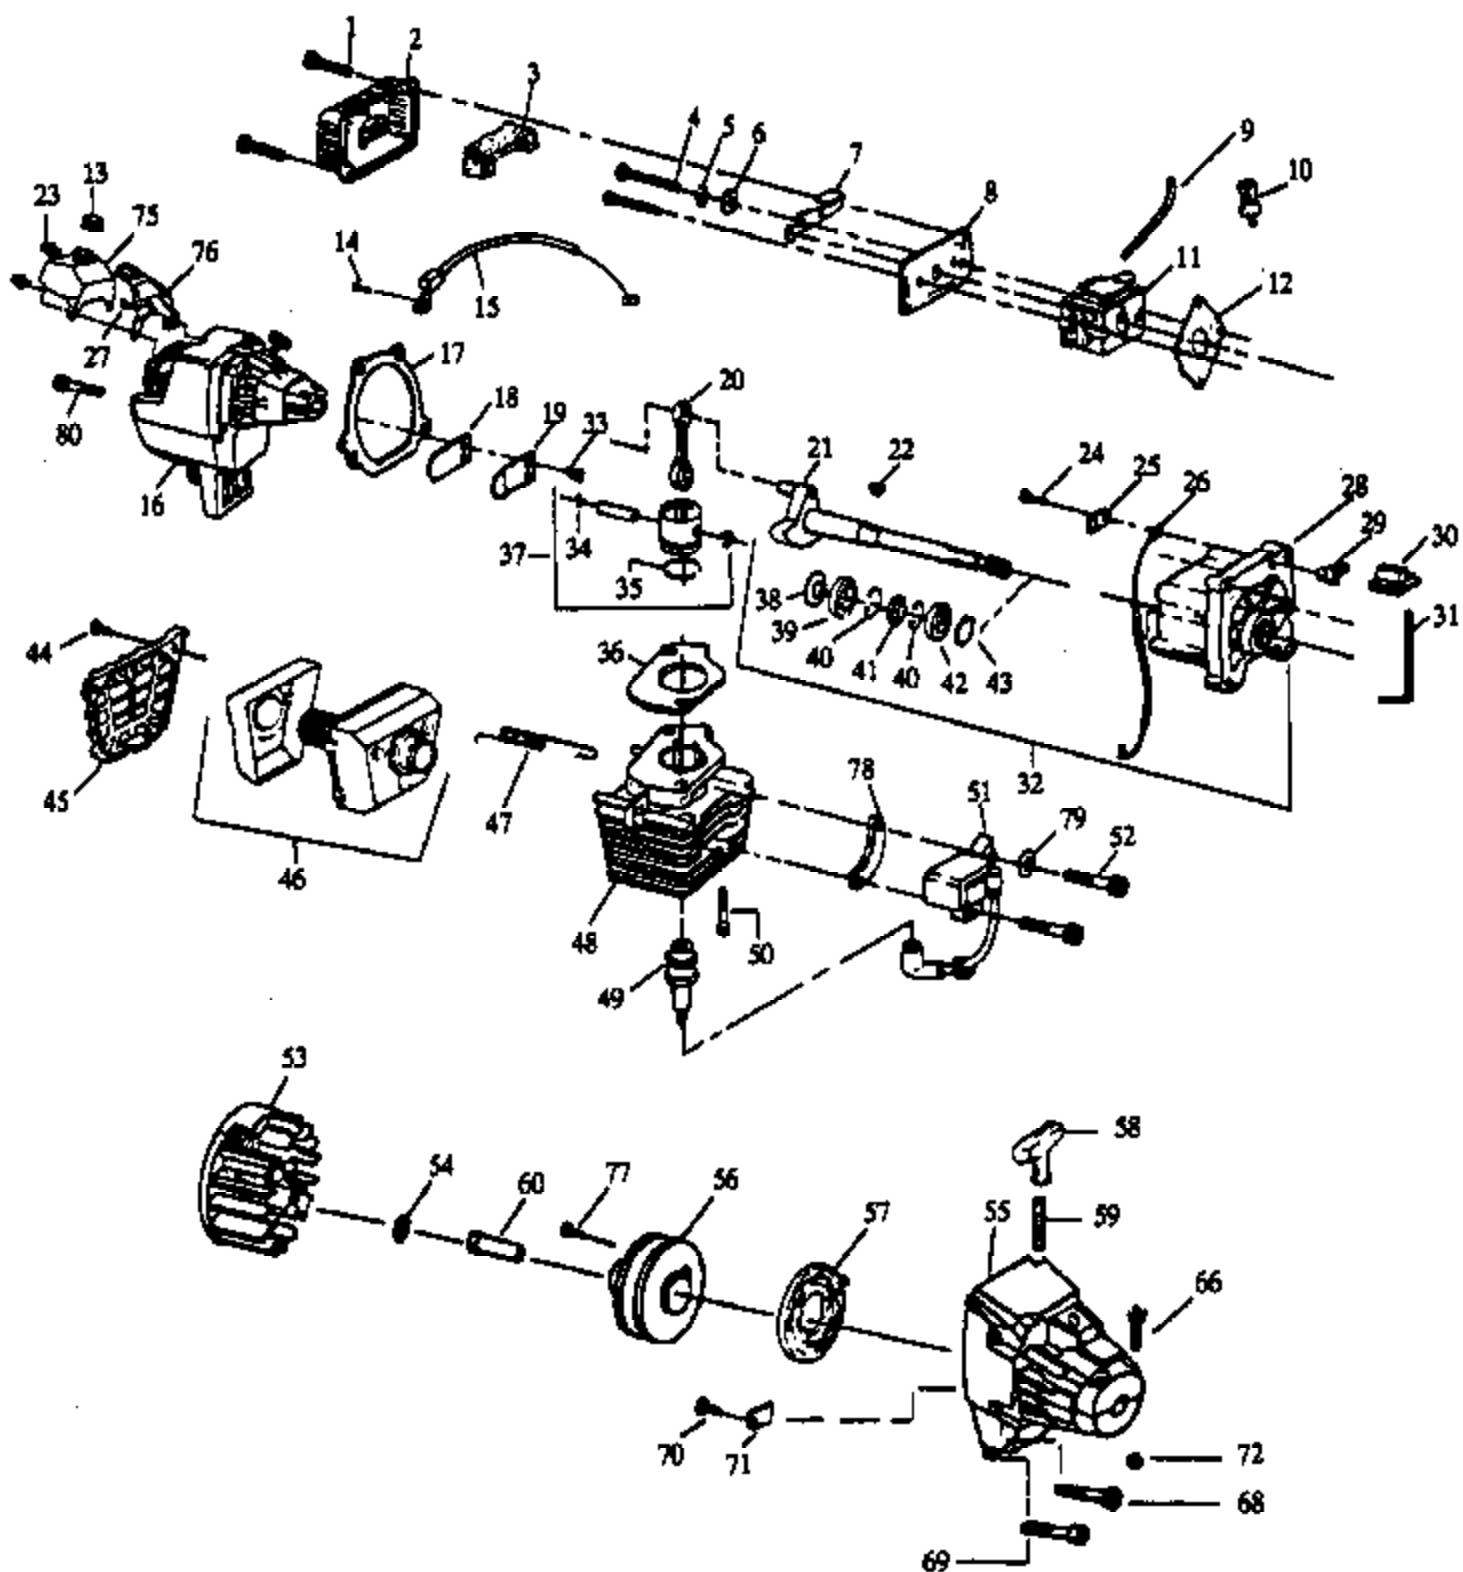

Engine
Gasket
Kit

73

Spark
Arrestor
Kit

74

Ref #	Part Number	Qty	Description
1	530015773		Screw
2	530027529		Air Filter Cover
3	530027530		Air Filter
4	530015849		Screw
5	530027528		Spacer
6	530015254		Wave Washer
7	530027526		Choke Shutter
8	530027527		Air Filter Plate
9	530069247		Fuel Line
10	530014362		Fuel Pick-up Ass'y.
11	530035262		Carburetor
12	530019156		Carburetor Gasket Included in Engine Gasket Kit. Engine Gasket Contents
			PLT2245 Gas Turbine 6 of 7 Gasket Contents POWER UNIT
13	530010729		Fuel Cap Ass'y.
14	530015775		Screw
15	530027955		Throttle Cable Ass'y.
16	530036819		Shroud
17	530019154		Crankcase/Shroud Gasket Included in Engine Gasket Kit. Engine Gasket Contents
18	530027593		Reed
19	530027594		Reed Stop
20	530014005		Connecting Rod Ass'y. (Incl. Bearings)
21	530010945		Crankshaft Ass'y.
22	530015126		Flywheel Key
23	530015843		Screw
24	530015780		Screw
25	530027546		Switch Insulator
26	530027547		Lead Wire
27	530015810		Screw
28	530014016		Crankcase Ass'y. (Inc.39-42)
29	530027545		Switch Ramp
30	530027958		Switch Button
31	530027959		Switch Spring
32	530014004		Crankcase & Crankshaft Ass'y (Inc.21,28,38, 43)
33	530015241		Screw
34	530015162		Piston Pin Retainer
35	530026413		Piston Ring
36	530019178		Cylinder Gasket Included in Engine Gasket Kit. Engine Gasket Contents
37	530069274		Piston Kit (Inc.34,35 & pin)
38	530015788		Spacer
39	530032103		Inner Bearing
40	530015787		Retaining Ring
41	530019158		Crankshaft Seal
42	530032102		Outer Bearing
43	530015789		Crankshaft Retaining Ring
44	530015717		Screw
45	530027781		Muffler Guard
46	530069257		Muffler Kit
47	530024903		Muffler Attachment Spring
48	530012244		Cylinder
49	530030057		Spark Plug
50	530015239		Screw
51	530039134		Ignition Module Kit