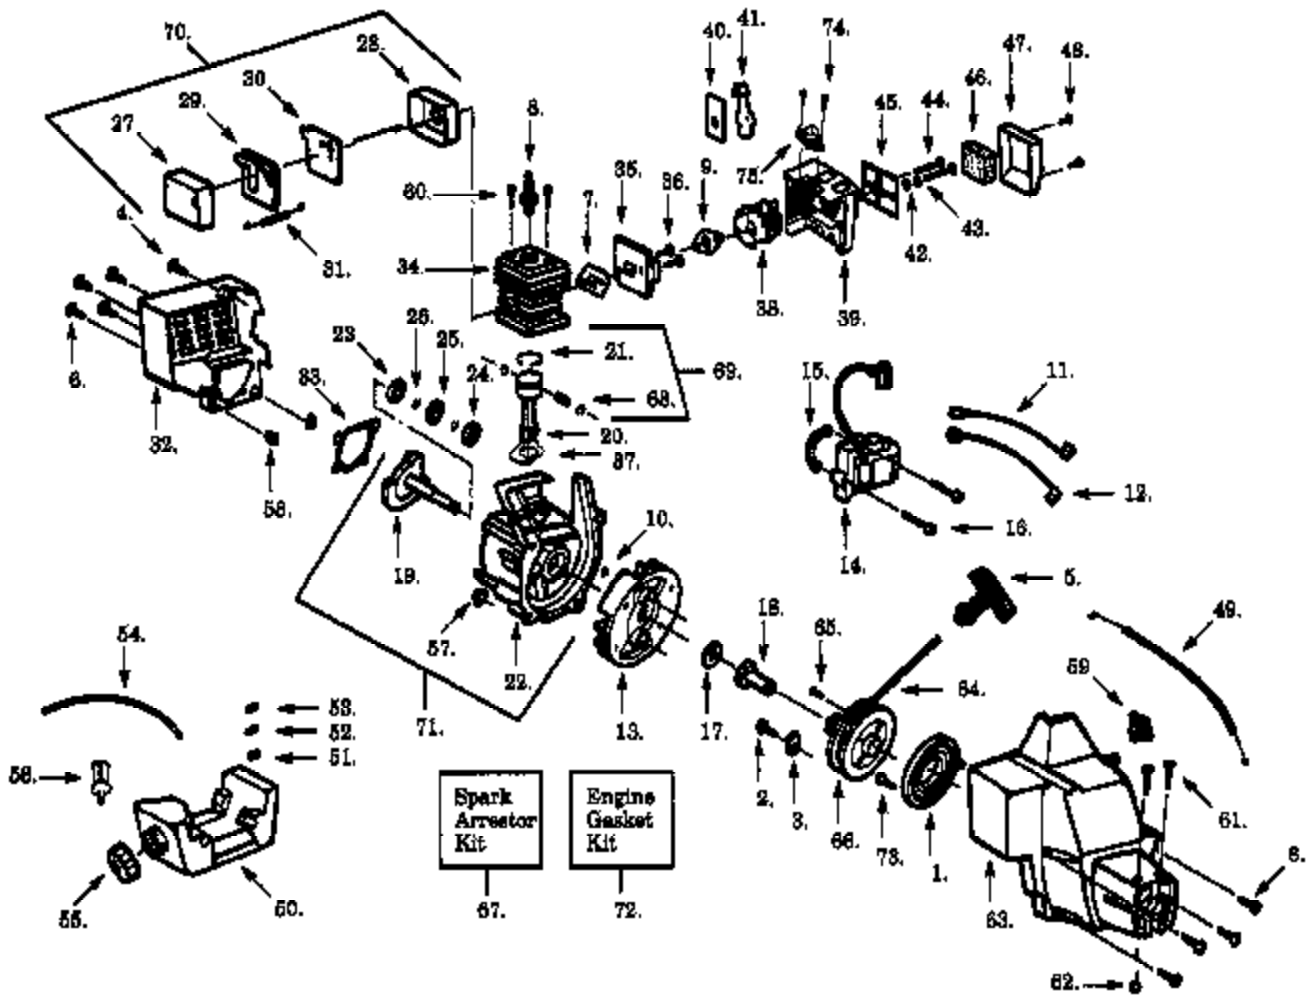

Gasket
Dia.
Kit

Carb.
Repair
Kit

12.

11.

Ref #	Part Number	Qty	Description
0			Parts indicated by a . in illustration are, for clarity only order complete ass'y.
1	530035014		Metering Diaphragm
2	530035001		Metering Diaphragm Gasket
3	530035164		Pump Gasket
4	530035166		Pump Diaphragm
5	530035028		Metering Lever Pin
6	530035031		Metering Lever
7	530035178		Fuel Inlet Screen
8	530035106		Inlet Needle Valve
9	530037330		Metering Lever Spring
10	530035016		Metering Lever Pin Screw
11	530069460	PLT2145 Gas Trimmer	Carburetor Repair Kit
12	530069461	CARBURETOR BREAKDOWN	Gasket/Diaphragm Kit
13	530035211		Circuit Plate Gasket
14	530035342		Spring-Idle Needle-Type II
15	530035341		Idle Needle-Type II
16	530035337		Limiter Cap-Type II

Ref #	Part Number	Qty	Description
1	530094671		Drive Shaft
2	530010957		Handle
3	530036514		Throttle Hsg. (Left)
4	530036515		Throttle Hsg. (Right)
5	530036556		Throttle Lever
6	530015966		Screw
7	530092062		Washer
8	530094742		Clamp
9	530015820		Bolt
10	530091373		Nut
11	530015337		Screw
12	530094570		Line Limiter
13	534235901	PLT2145 Gas Trip	Locknut
14	530092243	CUTTING HEAD & DRIVE SH	Screw
15	530029373		Bracket Shield
16	530031111		Hex Wrench (5/32)
17	530069299		Shield Kit Ass'y.
18	530094874		Drive Shaft Hsg.
19	530094543		Dust Cup
20	952701618		Cutting Head Ass'y. (Inc. 21-25)
21	530094875		Hub Ass'y.
22	530094830		Spring
23	530094827		Release Button
24	952701619		Spool w/Line
25	530094828		Cover
26	530015197		Nut
27	530069252		"T" Handle Ass'y.
	530014612		Carton Contents Bag Not Shown.
	530081996		Operator Manual Not Shown.
	530029159		Shaft Warning Decal Not Shown.
	530061543		Carton (Not a serviceable part) Not Shown.