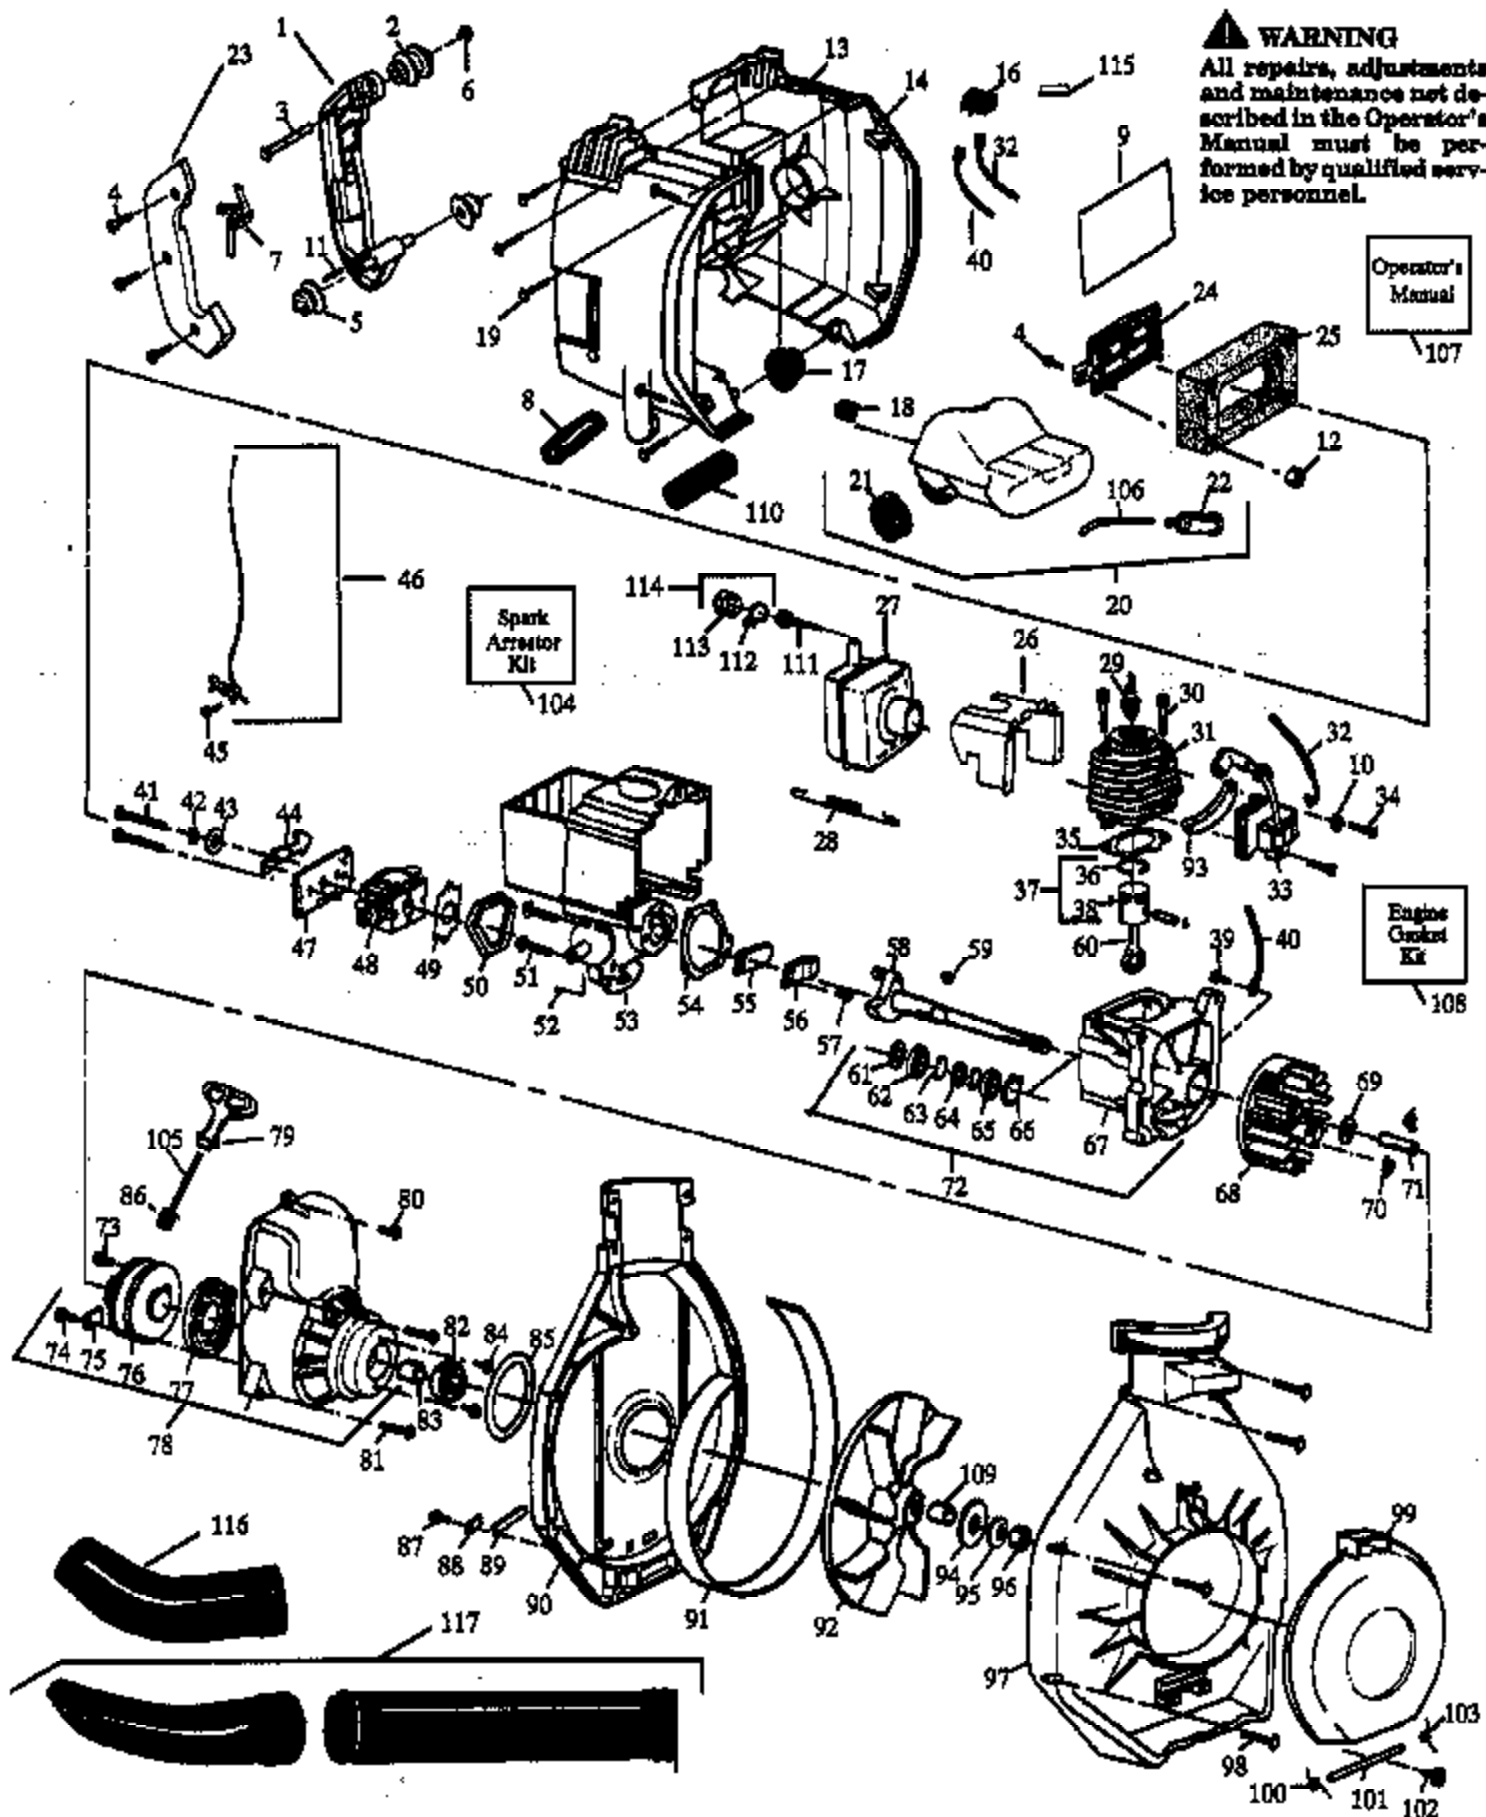

Ref #	Part Number	Qty	Description
1	534100540		Handle
2	530026994		Front Isolator
3	530029111		Spacer
4	530015956		Screw
5	530029130		Rear Isolator
6	530015813		Screw
7	534100530		Trigger
8	534100940		Assist Handle Tube
9	530029991		Instruction Decal
10	530015811		Washer
11	530015840		Pin
12	530001543		Nut
14	534100560		Shroud Right
16	530069292		Switch
17	530029129		Isolator
18	530029295		Isolator
19	530015814		Screw
20	530014162		Fuel Tank Ass'y. (Incl. #21, 22 & 106)
21	530014347		Fuel Cap (w/ retainer)
22	530014362		Fuel Pick-up Ass'y.
23	534100550		Handle Cover
24	530029989		Cover
25	530029112		Air Filter
26	530029404		Air Baffle
27	530069293		Muffler
28	530029116		Spring
29	952030078		Spark Plug (CJ-8Y)
30	530015239		Screw
31	530012244		Cylinder
32	530029145		Lead Wire
33	530039137		Ignition Module
34	530015776		Screw
35	530019178		Gasket
36	530026413		Piston Ring
37	530069274		Piston Kit (Incl. #36,38, & Pin)
38	530015162		Retainer
39	530015306		Screw
40	530029144		Ground Wire
41	530015849		Screw
42	530015254		Wave Washer
43	530015852		Spacer
44	530029114		Choke Shutter
45	530015775		Screw
46	530037492		Cable Assembly (Incl. #45)
47	530029115		Plate
48	530035263		WT-141 - Type 1 & 2
48	530069644		WT-141A - Type 3
49	530019164		Gasket
50	530019165		Seal
51	530015771		Screw
52	530029113		Ground Wire
53	530029070		Reed Block
54	530019166		Gasket
55	530027593		Reed Valve
56	530027594		Reed Stop
57	530016064		Screw