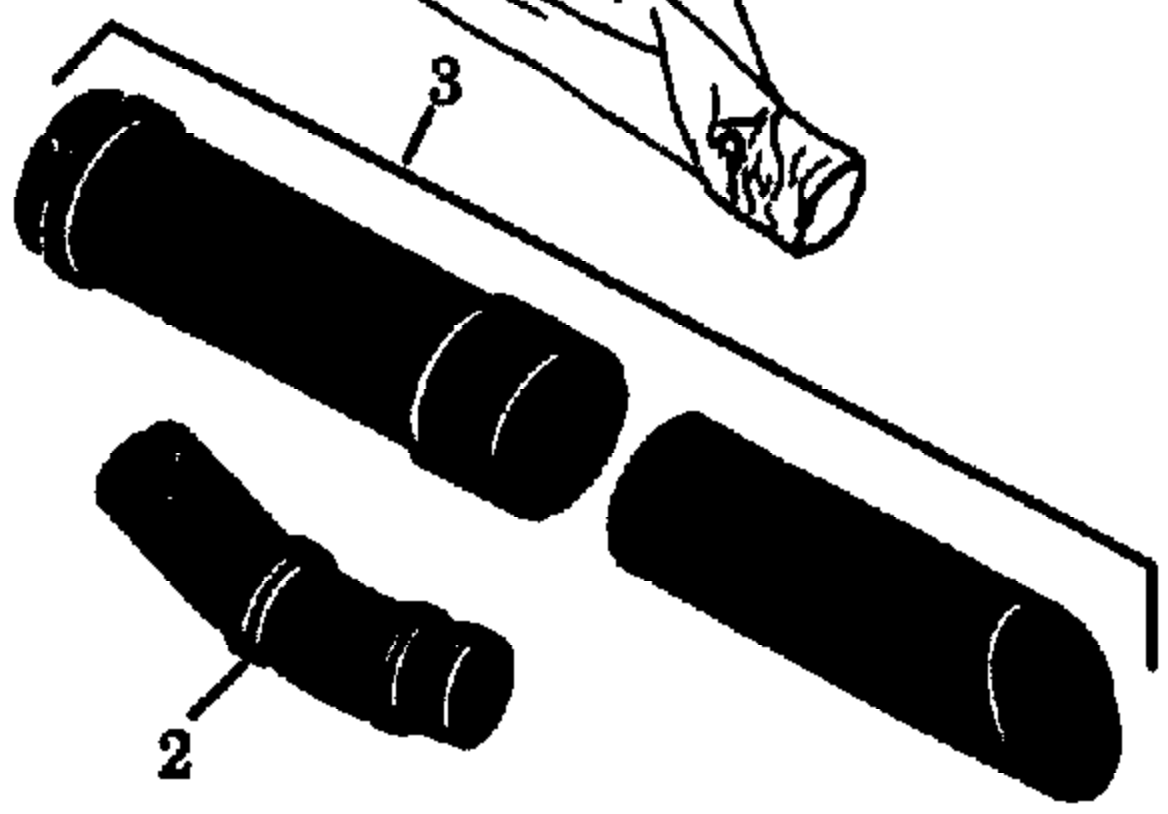

Ref #	Part Number	Qty	Description
0	952710543		Optional Attachment Kit
1	530069272		Collection Bag W/Strap
2	530095117		Collection Bag Elbow Tube
3	530069270		Vacuum Tubes