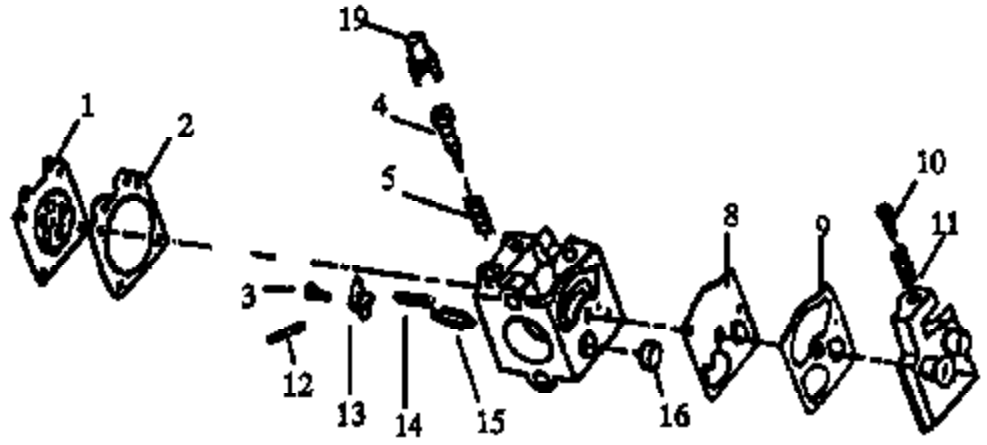

Carb. Repair
Kit

17

Carb. Gasket
Kit

18

Ref #	Part Number	Qty	Description
1	530035014		Metering Diaphragm
2	530035151		WT-141 - T1 Included in Carburetor Kwik Repair Kit.
2	530035378		WT-141A - T2
3	530035016		Metering Lever Pin Screw
4	530035268		WT-141 - T1
4	530035375		WT-141A - T2
5	530035214		WT-141 - T1
5	530035376		WT-141A - T2
8	530035166		Fuel Pump Diaphragm
9	530035164		Fuel Pump Gasket
10	530035203		Idle Speed Screw
11	530035208		Idle Speed Spring
12	530035028		Metering Lever Pin Included in Carburetor Kwik Repair Kit.
13	530035031		Metering Lever Included in Carburetor Kwik Repair Kit.
14	530035188		WT-141 - T1 Included in Carburetor Kwik Repair Kit.
14	530035377		WT-141A - T2
15	530035106		Inlet Needle Valve
16	530035178		Fuel Inlet Screen
17	530035264		Carb. Kwik Repair Kit
18	530035219		Carb. Gasket/Diaphragm Kit
19	530038403		Limiting Cap (Gold)

GB351 Gas Blower Page 6 of 8
CARBURETOR WT-141 FC