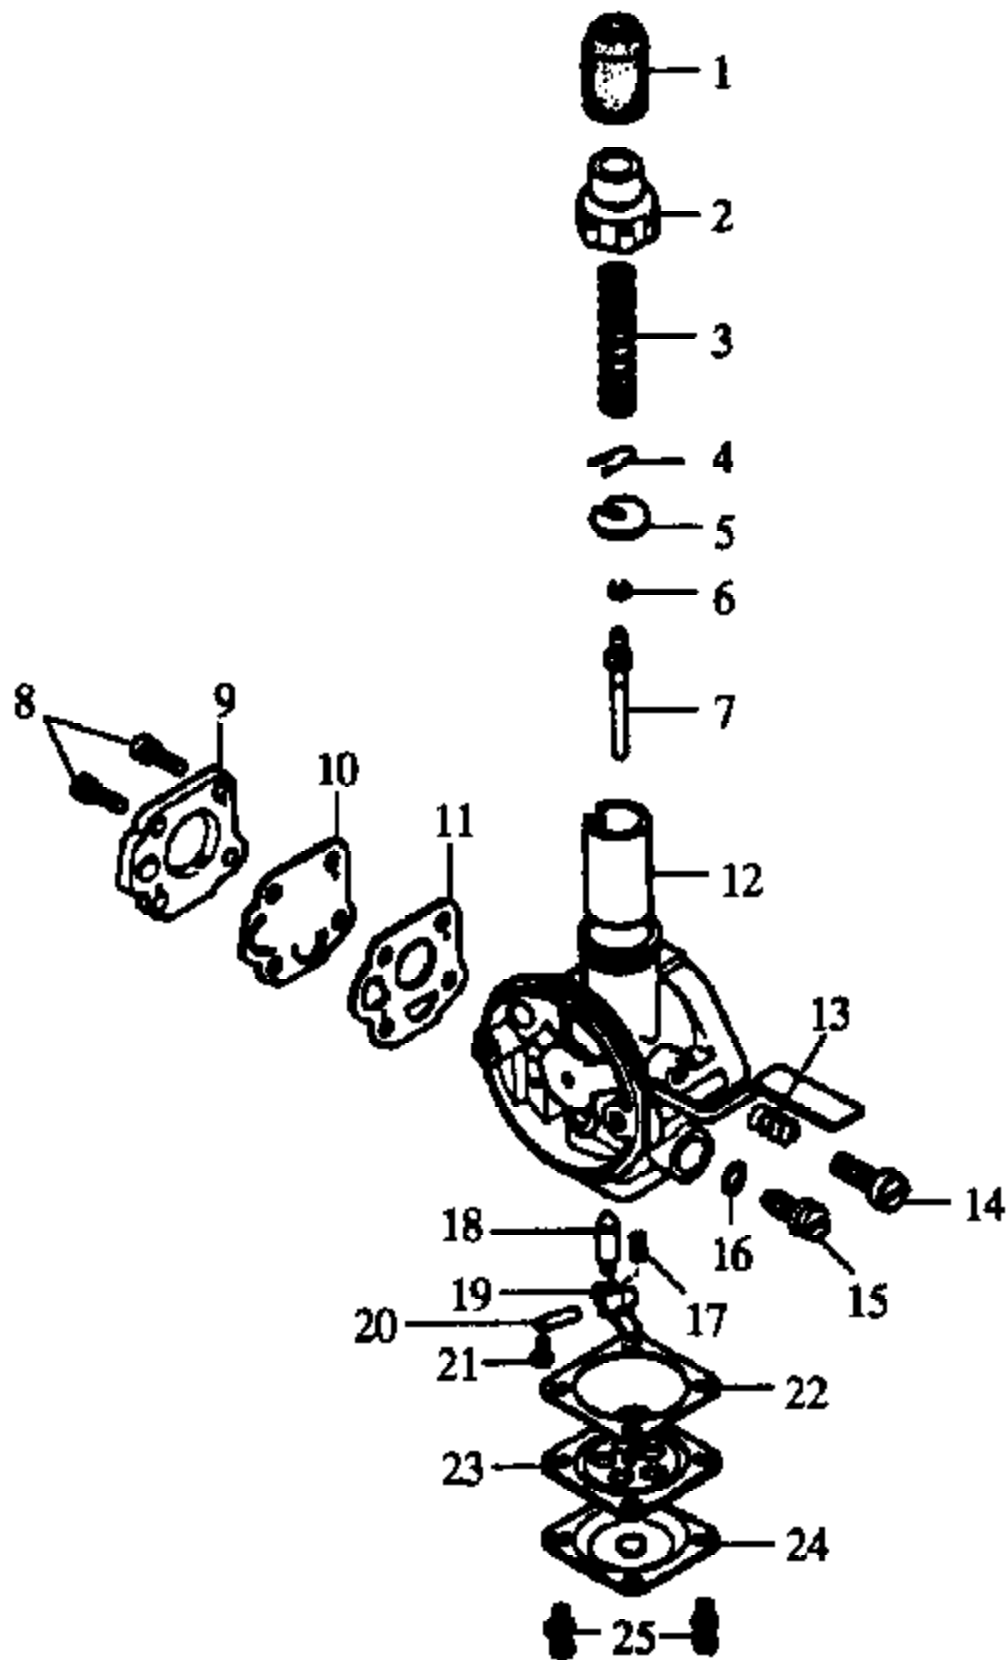

Ref #	Part Number	Qty	Description
1	534752200		Rubber Cap
2	534748800		Mixing Chamber Cap
3	534747000		Throttle Spring
4	534749800		Needle Clip
5	534748600		Retainer Spring
6	534752300		Clip
7	534751900		Jet Needle Ass'y.
8	534750500		Screw & Washer
9	534752000		Pump Cover Ass'y.
10	534749700		Diaphragm Pump
11	534747600		Pump Cover Gasket
12	534748700		Throttle Valve
13	534748500		Adjusting Screw Spring
14	534749500		Adjusting Screw
15	534747800		Main Jet Needle Ass'y.
16	534752400		O-Ring
17	534747400		Inlet Valve Spring
18	534747300		Valve Float
19	534747200		Arm Float
20	534747100		Pin Float
21	534747500		Float Pin Set Screw
22	534747900		Main Diaphragm
23	534749600		Main Diaphragm Ass'y.
24	534747700		Main Diaphragm Cover
25	534750400		Screw & Washer