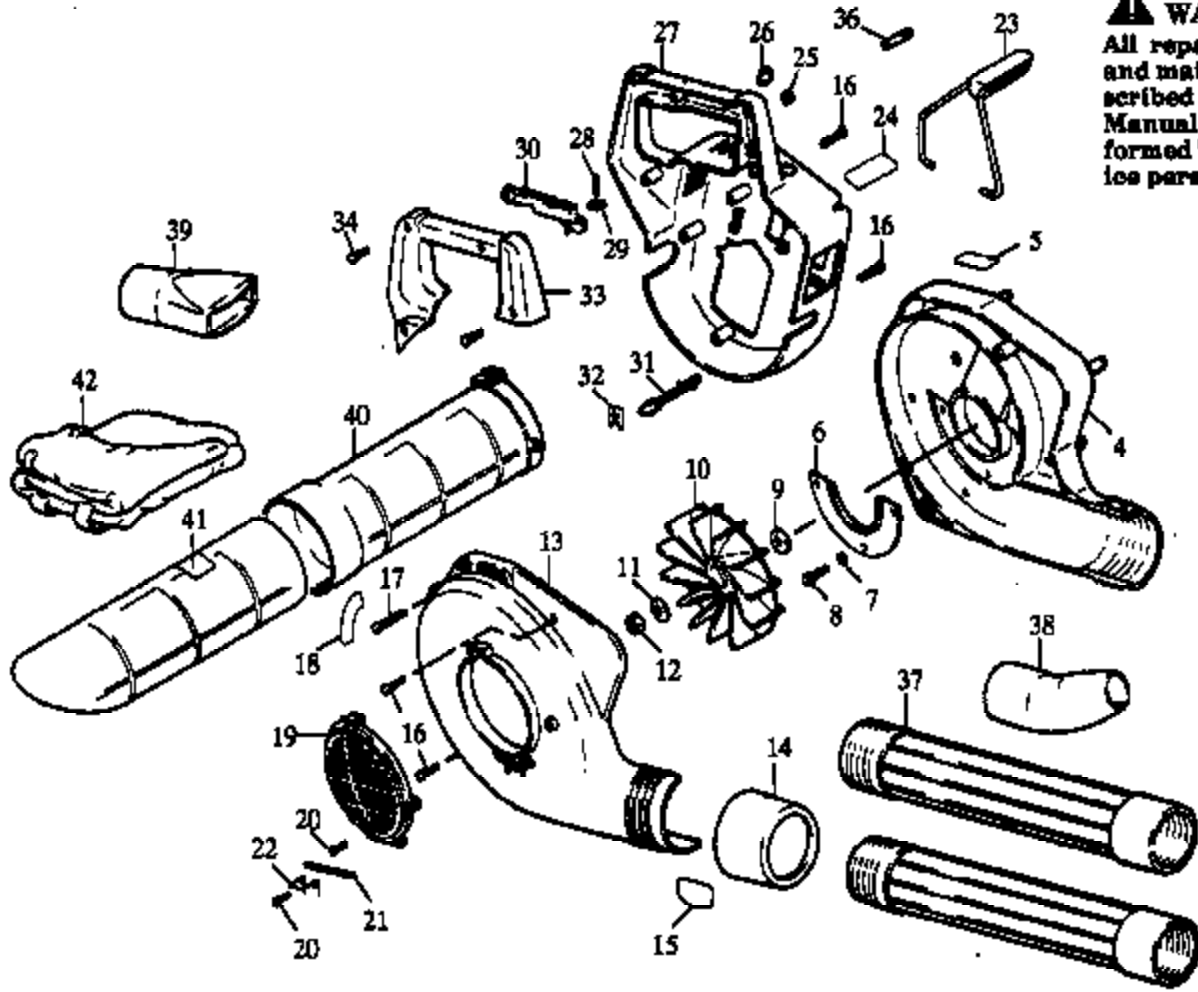

▲ WARNING
All repairs, adjustments and maintenance not described in the Operator's Manual must be performed by qualified service personnel.

Ref #	Part Number	Qty	Description
4	534727102		Main Support Housing
5	534744500		Starting Instructions Decal
6	534727000		Engine Mount Plate
7	534713000		Lockwasher
8	534744300		Screw
9	534136100		Washer
10	534726700		Impeller Ass'y.
11	534120387		Washer
12	534754500		Nut
13	534727202		Inlet Cover Housing
14	534408405		Sleeve
15	534744700		Exhaust Label (Model GB150)
15	534727300	GB350 Gas Blower Page 2 of 7	Exhaust Label (Model GB350)
16	534222401	BLOWER ASSEMBLY	Screw
17	534174506		Screw
18	534755500		Caution Label (Not a serviceable part)
19	534543305		Inlet Cover
20	534193700		Screw
21	534327201		Hinge Pin
22	534475900		Spring Return
23	534741000		Assist Handle Ass'y.
24	534727800		Nameplate Label
25	534371301		Nut
26	534744400		Split Ring
27	534726602		Engine Cover Housing
28	534729500		Screw
29	534728000		Nut
30	534755800		Throttle Trigger Ass'y.
31	534727905		Tickler Lever
32	534741400		Nut
33	534733002		Handle Cover Housing
34	534184700		Screw
36	534756900		Eye Nut
37	534352705		Outlet Tube
38	534373405		Concentrator Nozzle
39	534339405		Nozzle Diffuser (Model GB350)
40	534528705		Vacuum Tube (Model GB350)
41	534506400		Nameplate Label (Model GB350) (Not a serviceable part)
42	534339900		Vacuum Bag (Model GB350)
	534885560		Operator's Manual