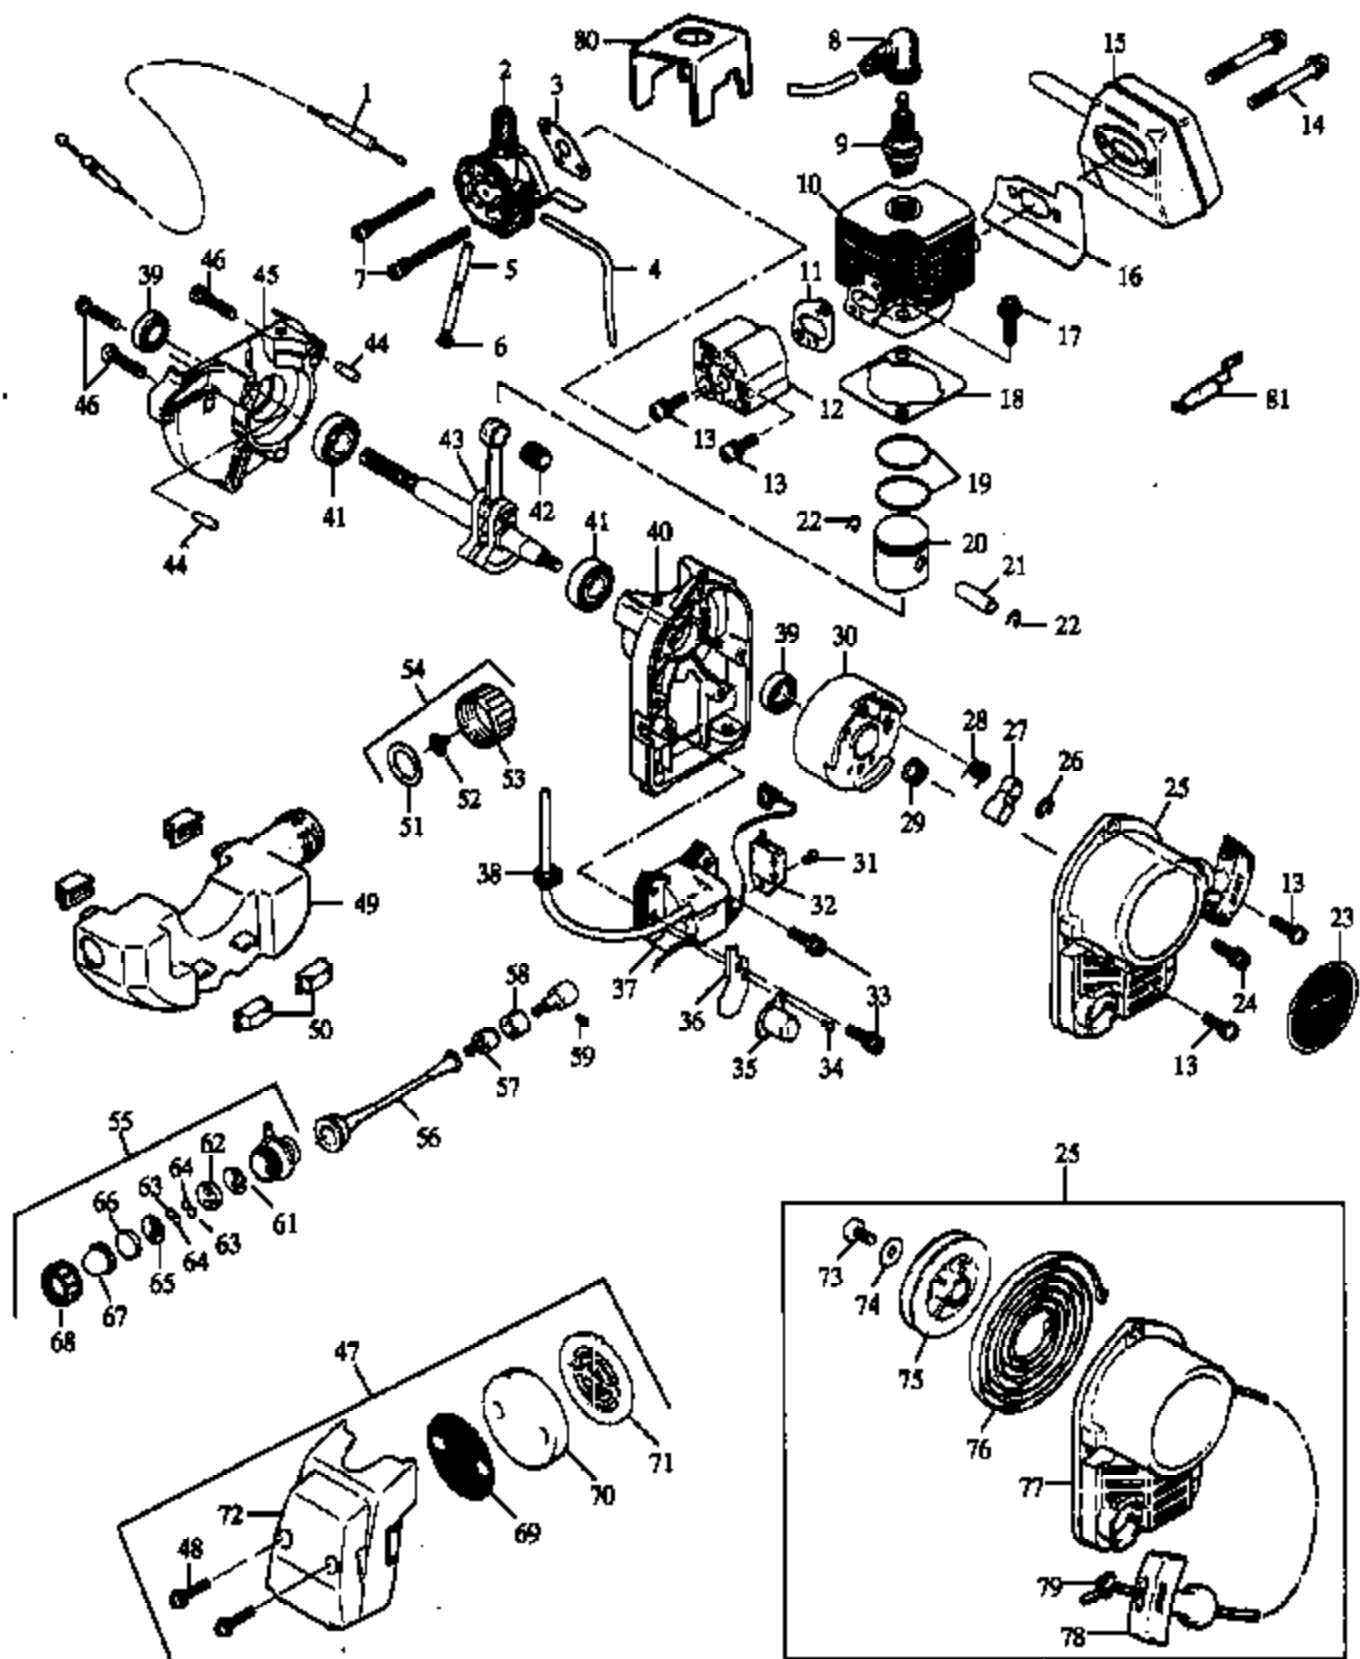

Ref #	Part Number	Qty	Description
1	534750001		Throttle Wire
2	534752100		Carburetor
3	534754100		Carburetor Gasket
4	534745900		Fuel Tube
5	534746000		Fuel Tube
6	534746500		Clip
7	534748400		Screw & Washer
8	534748300		Plug Cap
9	530030005		Spark Plug (CJ-8)
10	534751003		Cylinder
11	534754000		Insulator Gasket
12	534752500		Insulator
13	534748200		Screw & Washer
14	534745100		Bolt & Washer
15	534752600		Muffler
16	534752700		Muffler Gasket
17	534754600		Bolt
18	534753900		Cylinder Gasket
19	534752900		Top & Bottom Ring
20	534752800		Piston
21	534753000		Piston Pin
22	534746600		Piston Pin Clip
23	534754200		Name Label (Not a serviceable part)
24	534754800		Screw & Washer
25	534753300		Recoil Starter
26	534754400		Snap Ring
27	534753500		Ratchet
28	534753800		Spring Return
29	534754500		Nut
30	534751200		Rotor
31	534750100		Screw
32	534751400		Transistor Unit
33	534746400		Bolt & Washer
34	534753600		Screw
35	534751600		Stop Switch
36	534751500		Bracket
37	534751300		Ignition Coil
38	534748100		Grommet
39	534745200		Oil Seal
40	534750800		Starter Case
41	534754300		Ball Bearing
42	534748000		Needle Bearing
43	534751100		Crankshaft Ass'y.
44	534753700		Knock Pin
45	534750900		Case Drive
46	534750200		Screw
47	534750600		Air Cleaner
48	534750300		Screw & Washer
49	534726300		Fuel Tank
50	534751800		Rubber Pad
51	534728200		Gasket
52	534783400		Umbrella Valve
53	534727405		Cap
54	534728300		Gas Cap Ass'y. (Incl. #51,52,53)
55	534745300		Primer Pump
56	534751700		Suction Hose

GB350 Gas Blow Page 6 of 7
POWER UNIT