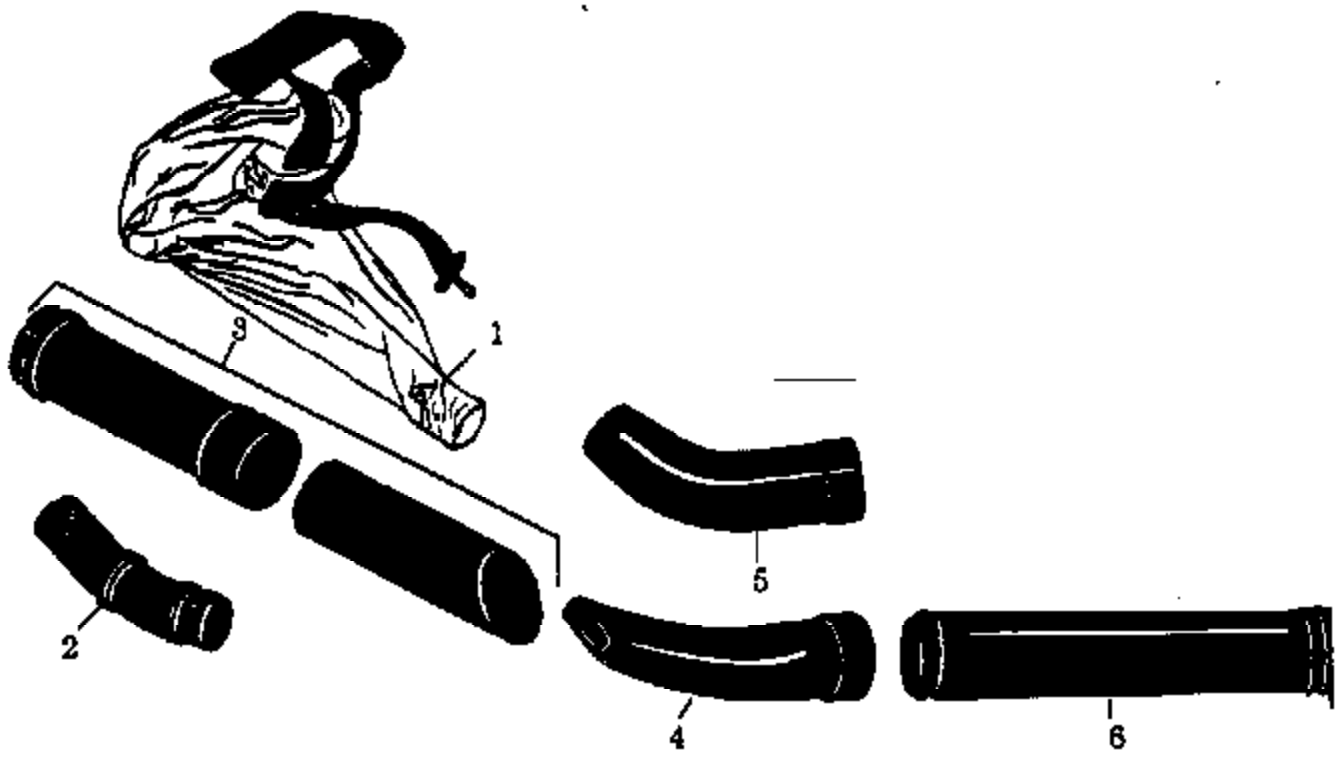

Ref #	Part Number	Qty	Description
1	534036223		Collection Bag W/Strap
2	530094764		Collection Bag Elbow Tube
3	530069270		Vacuum Tube
4	530094662		Blower Nozzle--Flare
5	530351455		Blower Nozzle--Concentrator
6	530094651		Blower Tube

GB151C Gas Blower Page 7 of 7
VACUUM TUBE / BLOWER