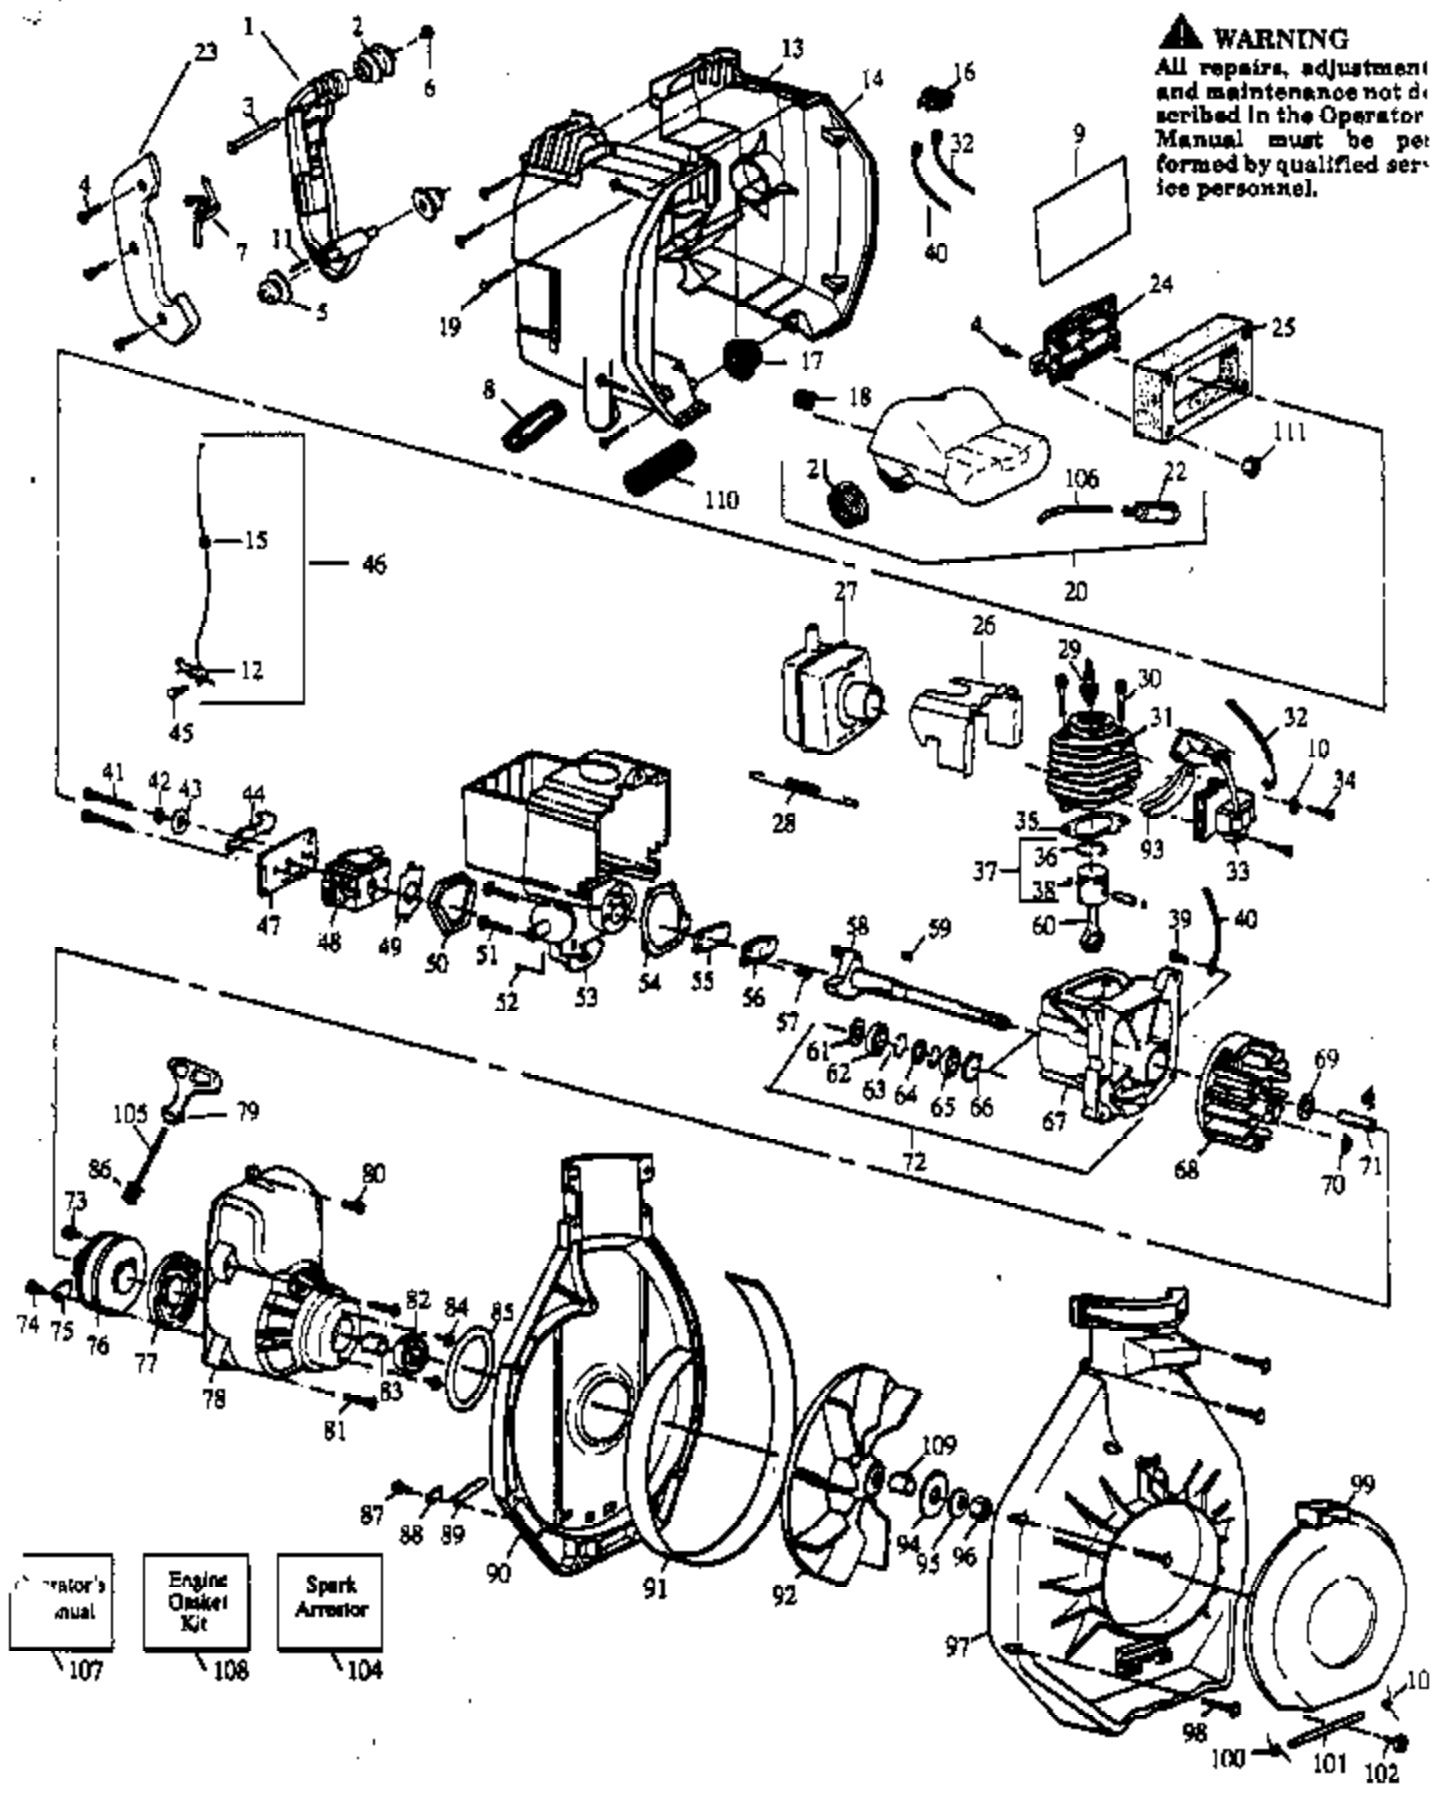

▲ WARNING
All repairs, adjustment
and maintenance not de-
scribed in the Operator
Manual must be per-
formed by qualified ser-
vice personnel.

Ref #	Part Number	Qty	Description
1	534100540		Handle
2	530026994		Front Isolator
3	530029111		Spacer
4	530015956		Screw
5	530029130		Rear Isolator
6	530015813		Screw
7	534100530		Trigger
8	534100940		Assist Handle Tube
9	530029991		Instruction Decal
10	530015811		Washer
11	530015840		Pin
12	530029146		Cable Anchor
13	534100570		Shroud Left
14	534100560		Shroud Right
15	530019168		Grommet
16	530029085		Switch
17	530029129		Isolator
18	530029295		Isolator
19	530015814		Screw
20	530014162		Fuel Tank Ass'y. (Inc. 21,22,106)
21	530010729		Fuel Cap (w/ retainer)
22	530010897		Fuel Pick-up Ass'y.
23	534100550		Handle Cover
24	530029989		Cover
25	530029112		Air Filter
26	530029404		Air Baffle
27	530069293		Muffler
28	530029116		Spring
29	530030073		Spark Plug (CJ-8Y)
30	530015239		Screw
31	530012244		Cylinder
32	530029145		Lead Wire
33	530039137		Ignition Module
34	530015776		Screw
35	530019178		Gasket
36	530026413		Piston Ring
37	530069274		Piston Kit (Incl. #36,38, Pin)
38	530015162		Retainer
39	530015306		Screw
40	530029144		Ground Wire
41	530015771		Screw
42	530015254		Wave Washer
43	530027528		Spacer
44	530029114		Choke Shutter
45	530015775		Screw
46	530029146		Cable Assembly (Inc.45)
47	530029115		Plate
48	530035263		Carburetor
49	530019164		Gasket
50	530019165		Seal
51	530015849		Screw
52	530029113		Ground Wire
53	530029070		Reed Block
54	530019166		Gasket
55	530027593		Reed Valve
56	530027594		Reed Stop

GB151C Gas Blower Page 2 of 7
BLOWER ASSEMBLY