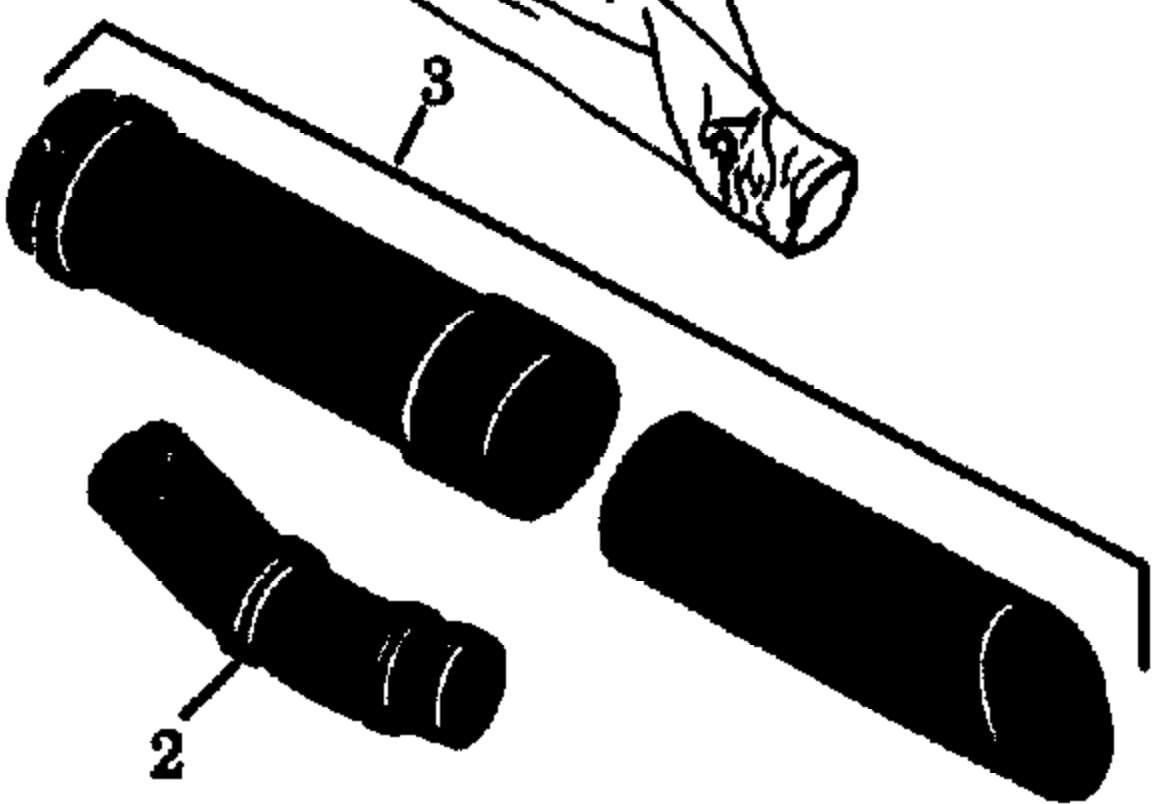

Ref #	Part Number	Qty	Description
0	952710543		Optional Attachment Kit
1	530069272		Collection Bag W/Strap
2	530095117		Collection Bag Elbow Tube
3	530069270		Vacuum Tubes