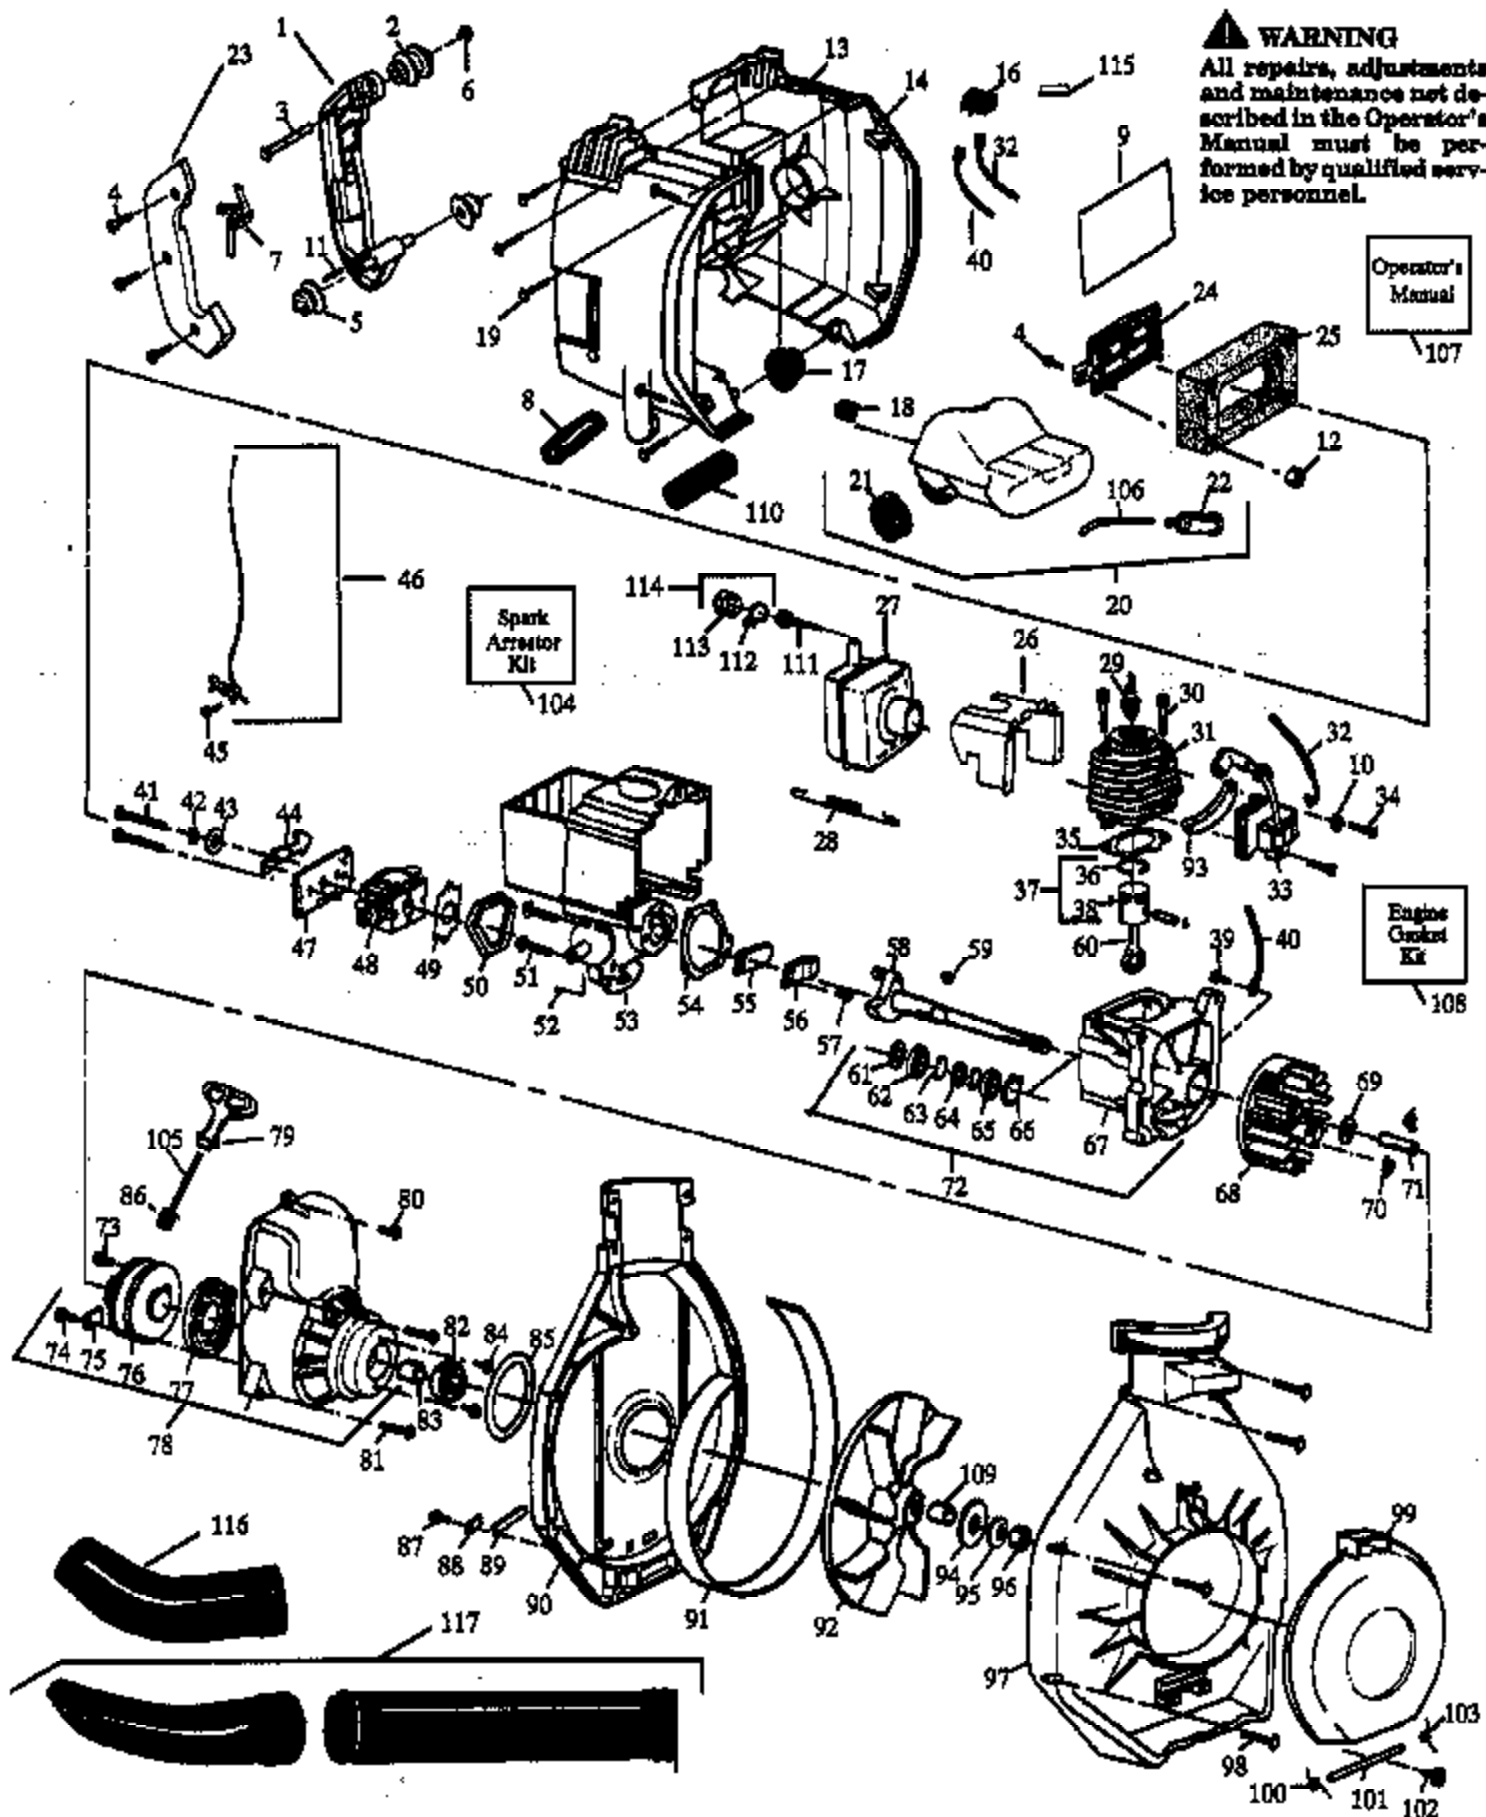

Ref #	Part Number	Qty	Description
1	534100540		Handle
2	530026994		Front Isolator
3	530029111		Spacer
4	530015956		Screw
5	530029130		Rear Isolator
6	530015813		Screw
7	534100530		Trigger
8	534100940		Assist Handle Tube
9	530029991		Instruction Decal
10	530015811		Washer
11	530015840		Pin
12	530001543		Nut
14	534100560		GB151 Gas Blow Pipe 2 of 8 Shoulder
16	530069292		BLOWER ASSEMBLY Switch
17	530029129		Isolator
18	530029295		Isolator
19	530015814		Screw
20	530014162		Fuel Tank Ass'y. (Incl. #21, 22 & 106)
21	530014347		Fuel Cap (w/ retainer)
22	530014362		Fuel Pick-up Ass'y.
23	534100550		Handle Cover
24	530029989		Cover
25	530029112		Air Filter
26	530029404		Air Baffle
27	530069293		Muffler
28	530029116		Spring
29	952030078		Spark Plug (CJ-8Y)
30	530015239		Screw
31	530012244		Cylinder
32	530029145		Lead Wire
33	530039137		Ignition Module
34	530015776		Screw
35	530019178		Gasket
36	530026413		Piston Ring
37	530069274		Piston Kit (Incl. #36,38, & Pin)
38	530015162		Retainer
39	530015306		Screw
40	530029144		Ground Wire
41	530015849		Screw
42	530015254		Wave Washer
43	530015852		Spacer
44	530029114		Choke Shutter
45	530015775		Screw
46	530037492		Cable Assembly (Incl. #45)
47	530029115		Plate
48	530035263		WT-141 - Type 1 & 2
48	530069644		WT-141A - Type 3
49	530019164		Gasket
50	530019165		Seal
51	530015771		Screw
52	530029113		Ground Wire
53	530029070		Reed Block
54	530019166		Gasket
55	530027593		Reed Valve
56	530027594		Reed Stop
57	530016064		Screw