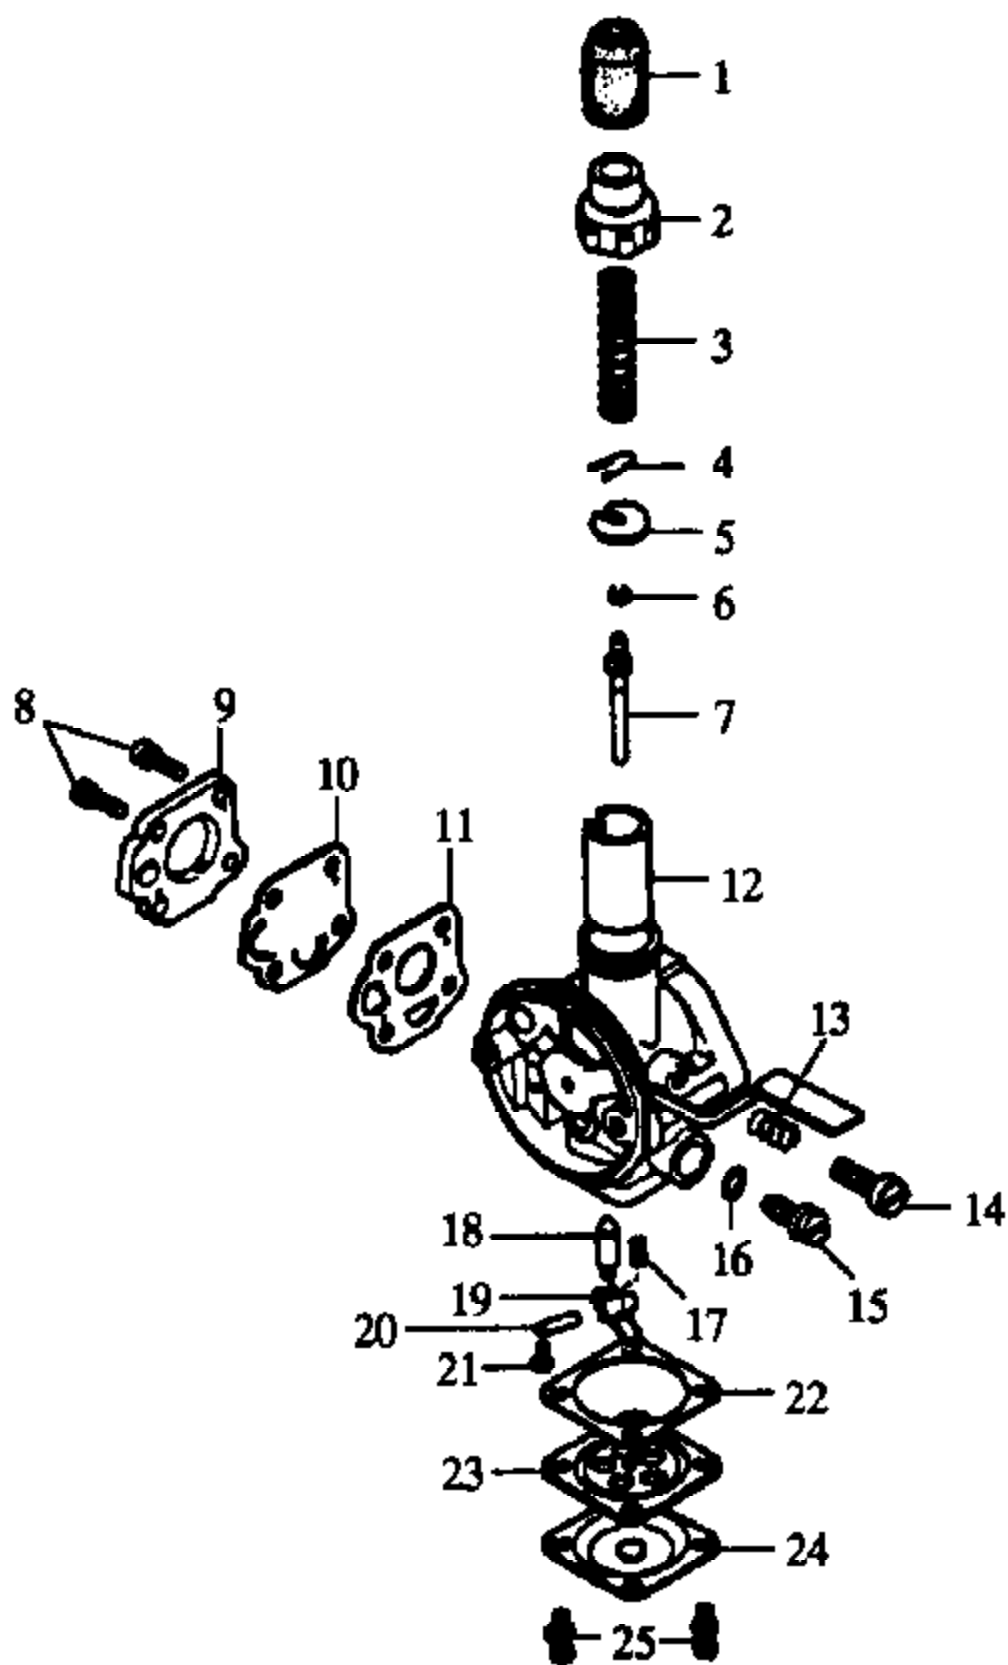

Ref #	Part Number	Qty	Description
1	534752200		Rubber Cap
2	534748800		Mixing Chamber Cap
3	534747000		Throttle Spring
4	534749800		Needle Clip
5	534748600		Retainer Spring
6	534752300		Clip
7	534751900		Jet Needle Ass'y.
8	534750500		Screw & Washer
9	534752000		Pump Cover Ass'y.
10	534749700		Diaphragm Pump
11	534747600		Pump Cover Gasket
12	534748700		Throttle Valve
13	534748500		Adjusting Screw Spring
14	534749500		Adjusting Screw
15	534747800		Main Jet Needle Ass'y.
16	534752400		O-Ring
17	534747400		Inlet Valve Spring
18	534747300		Valve Float
19	534747200		Arm Float
20	534747100		Pin Float
21	534747500		Float Pin Set Screw
22	534747900		Main Diaphragm
23	534749600		Main Diaphragm Ass'y.
24	534747700		Main Diaphragm Cover
25	534750400		Screw & Washer