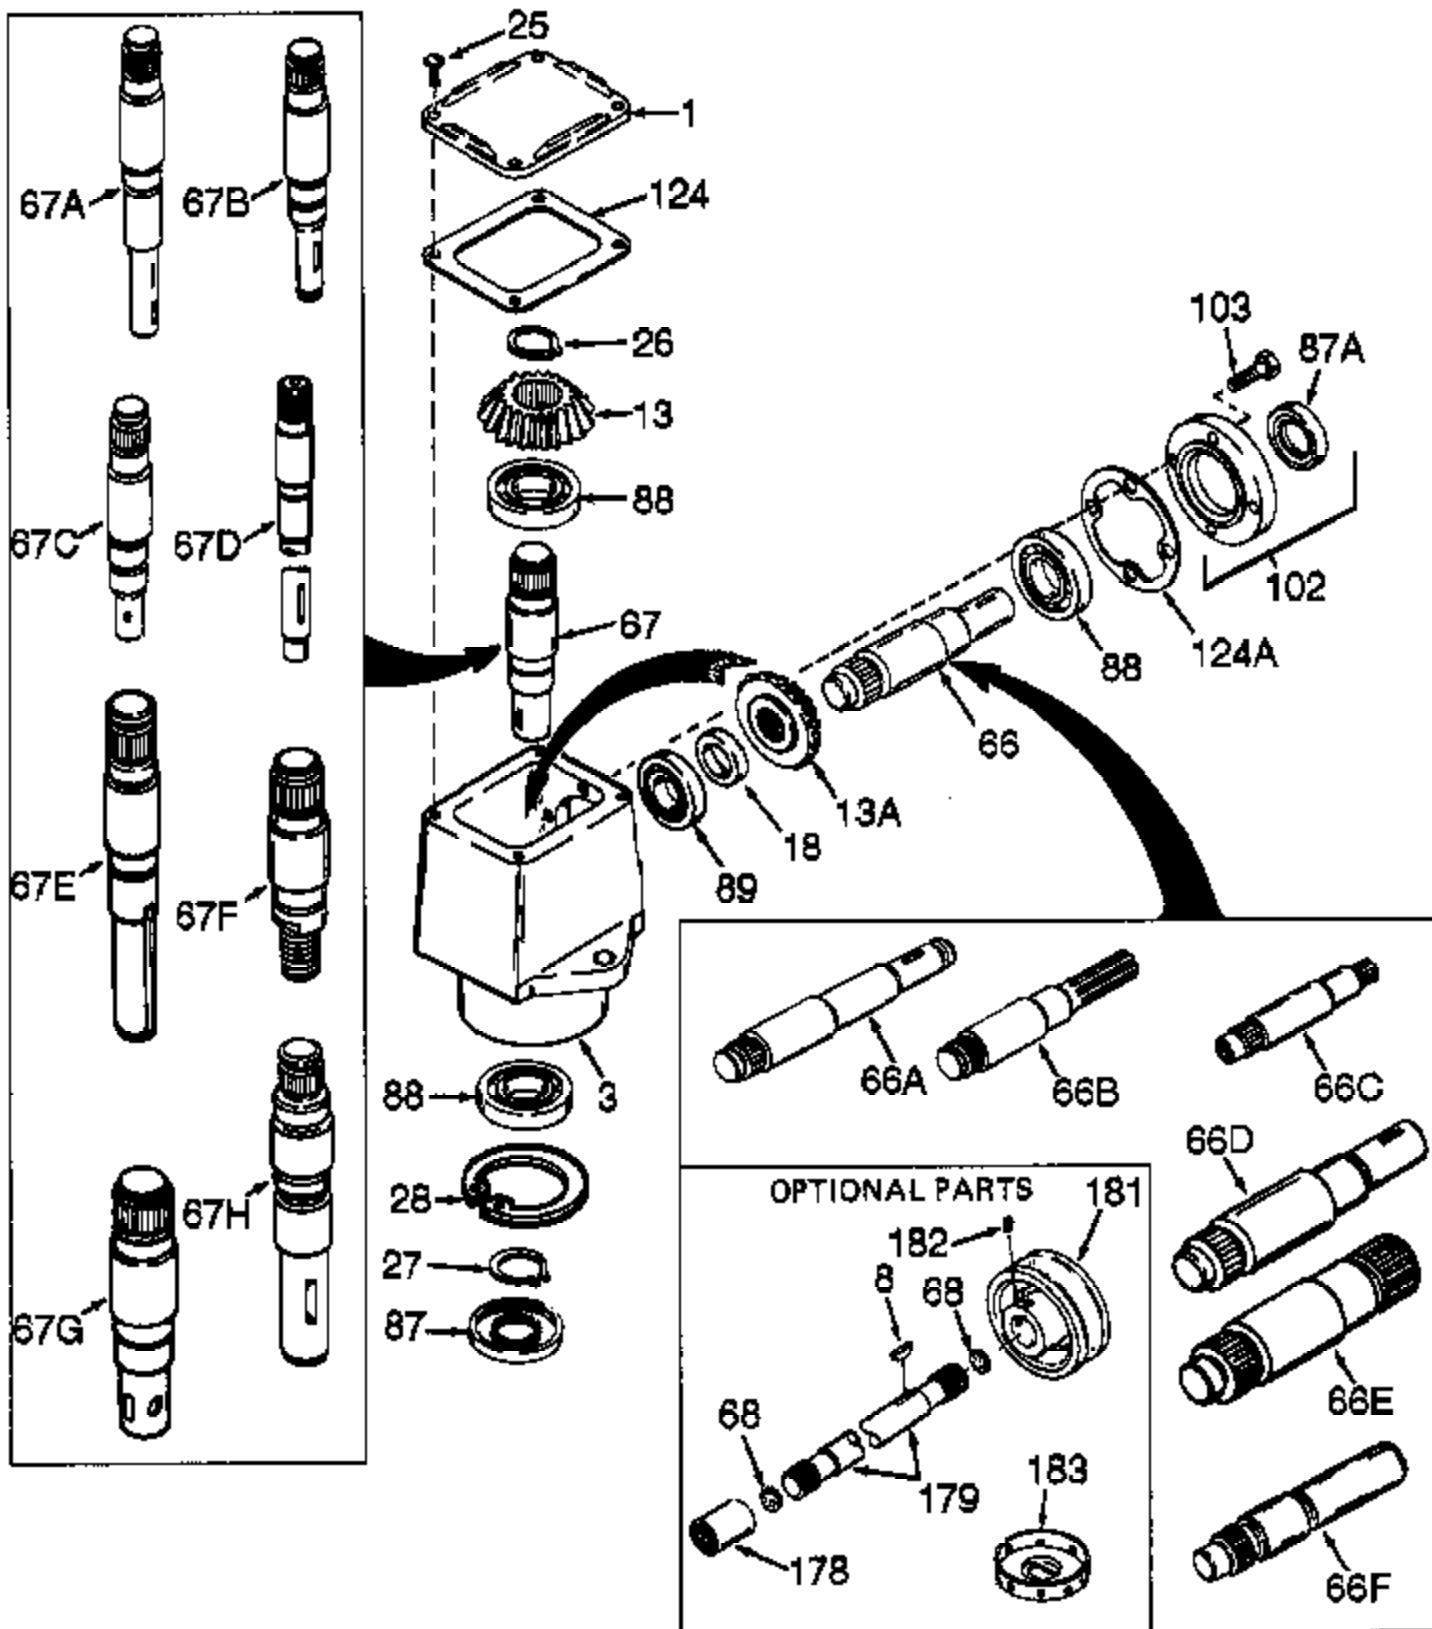

ILLUSTRATION SHOWS TYPICAL PARTS ONLY. ORDER BY PART NUMBER. PARTS NOT LISTED ARE SUPPLIED BY OEM.

Ref #	Part Number	Qty	Description
	794251		L.H. Head Assy(Incl. 1 thru 124A)
1	772035		Left Hand Cover
3	770026A		Right Angle Drive Housing
8	792057		Key (With lug extensions)
8	792047		Woodruff Key #9
13	778046		Miter Gear (22 teeth)(7/8" ID)
13A	778046		Miter Gear (22 teeth)(7/8" ID)
25	792025		Screw, 10-24 x 1/2"
26	788018		Snap Ring
27	788019		Snap Ring
66B	776194		Input Shaft (5" long)
67B	776186		Output Shaft (4-17/32" long)
68	788039		Pelt Disc
87	788029		Oil Seal
87A	788031		Oil Seal
88	780034		Ball Bearing
89	780024		Ball Bearing
102	786029		Retainer Cap & Seal (Incl. 87A & 103)
103	792026		Screw, 1/4-20 x 7/8"
124A	788030B		Cap Gasket
124	788028		Cover Gasket
177A	XXXXX		(Not included with head assembly.)
177	XXXXX		THE FOLLOWING ARE OPTIONAL PARTS:
178	786028		Coupling (1-1/2" long)
178	786031		Coupling (1-5/16" long)
179	XXXXX		Input Connector Shaft
181	786030		Sheave (3-1/4" Dia.)
181	786059		Sheave (4" Dia.)
182	792027		Set Screw, 5/16-24 x 1/4
183	786044		Shield

RAD-3488-91 Page 2 of 2
Peerless