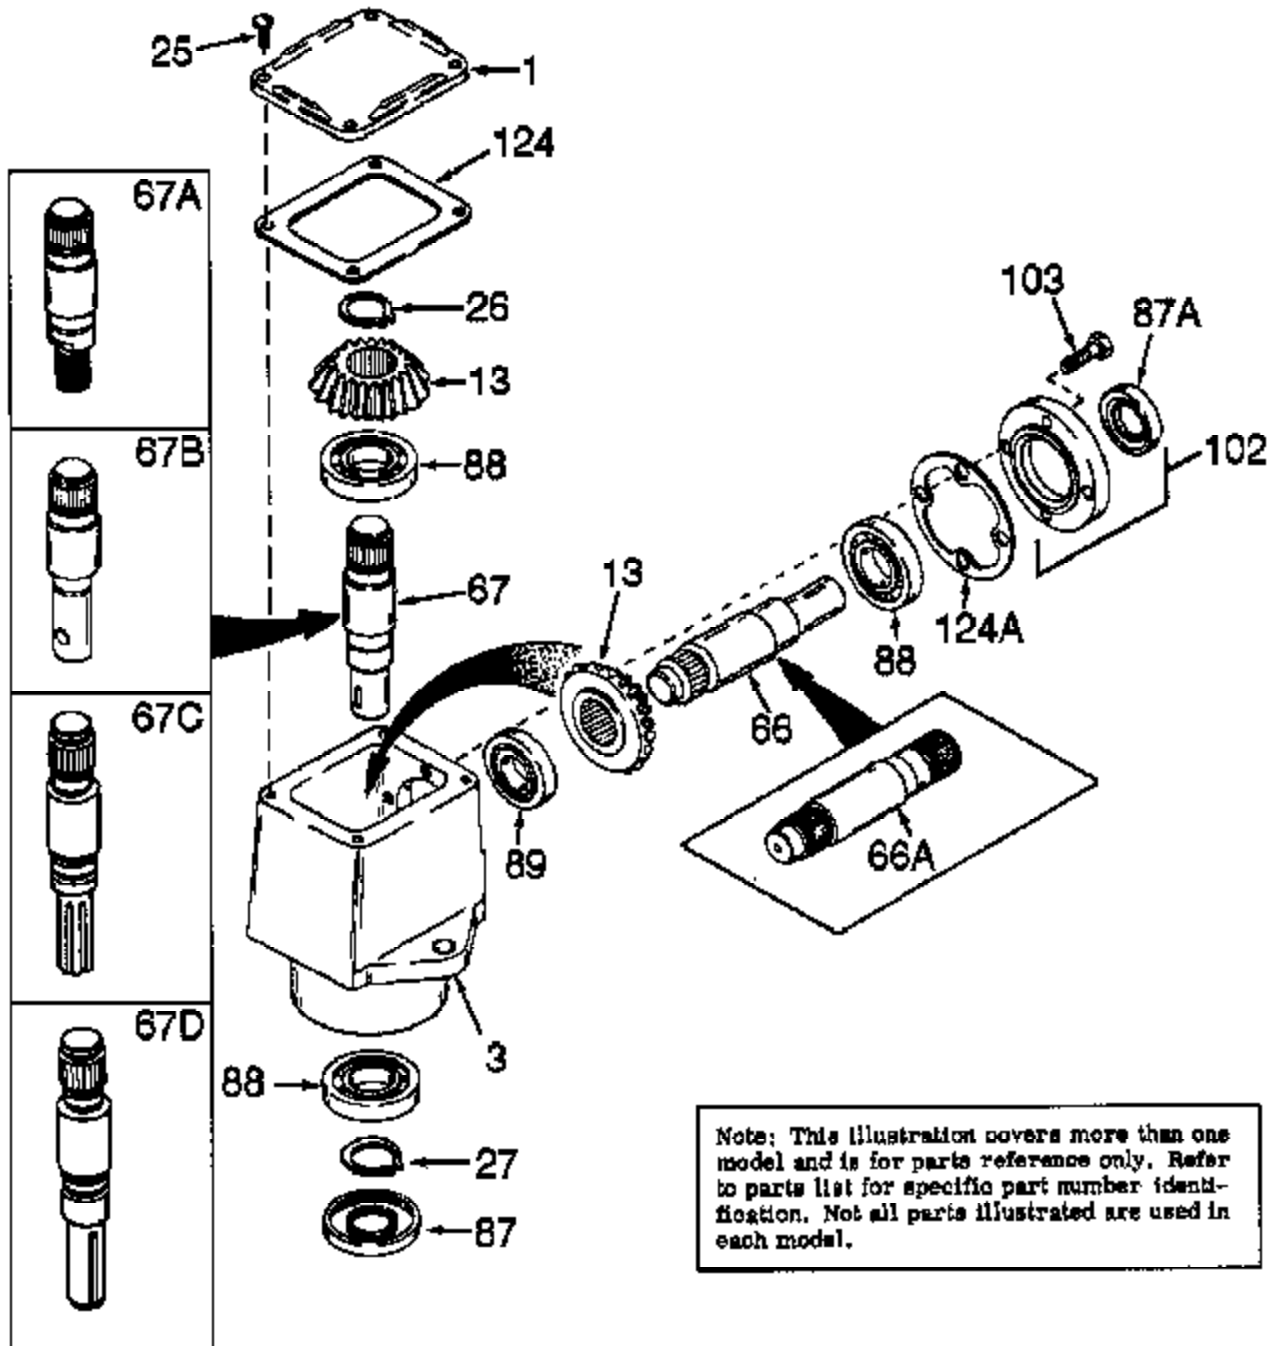

NOTE: PARTS NOT ILLUSTRATED
OR LISTED ARE SUPPLIED BY
EQUIPMENT MANUFACTURER.

Note: This illustration covers more than one model and is for parts reference only. Refer to parts list for specific part number identification. Not all parts illustrated are used in each model.

Ref #	Part Number	Qty	Description
	794119		L.H. Head Assy (Incl. 1 thru 124A)
1	772035		Left Hand Cover
3	770026		Right Angle Drive Housing
13	778046		Miter Gear
25	792025		Screw, 10-24 x 1/2"
26	788018		Snap Ring
27	788019		Snap Ring
66A	776152		Input Pinion Shaft
67	776153		Output Shaft
87	788029		Oil Seal
87A	788031		Oil Seal
88	780034		Ball Bearing
89	780024		Ball Bearing
102	786029		Retainer Cap & Seal (Incl. 87A & 103)
103	792043		Screw, 1/4-20 x 1"
124A	788030B		Cap Gasket
124	788028		Cover Gasket

RAD-2690-P91 Page 2 of 2

Peerless