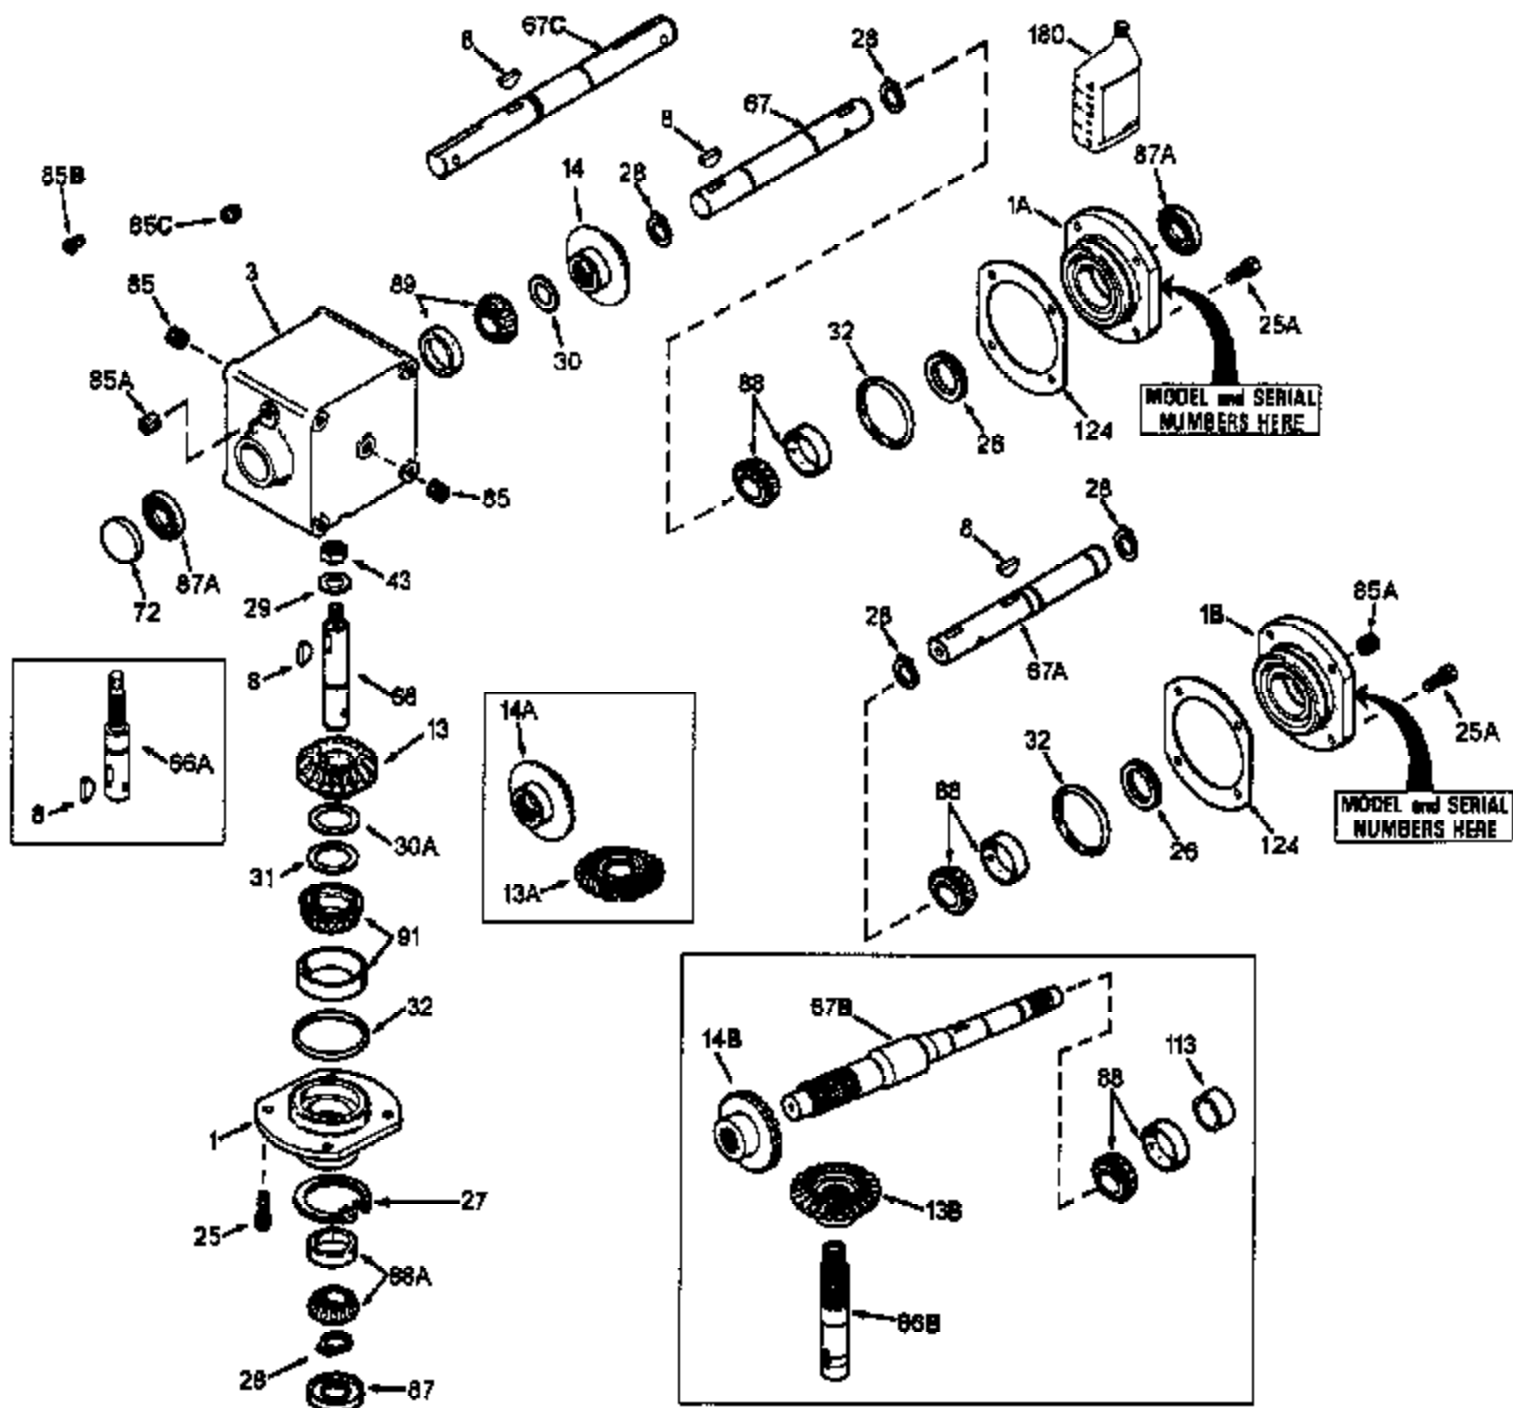

ILLUSTRATION SHOWS TYPICAL PARTS ONLY. ORDER BY PART NUMBER. PARTS NOT LISTED ARE SUPPLIED BY OEM.

Ref #	Part Number	Qty	Description
1A	786105		Retainer Cap
1	786104A		Retainer Cap
3	770076		Right Angle Drive Housing
8	792114		Woodruff Key No. 807
13A	778301		Spiral Bevel Gear & Pinion (25 & 26 t eeth)
25	792037		Screw, 5/16-18 x 1"
25A	792037		Screw, 5/16-18 x 1"
26	780137		Load Ring
27	792112		Retaining Ring
28	792113		Retaining Ring
29	792115		Flat Washer
30	780131		Shim
31	780138	1100-1100-026	Shim Page 2 of 2
32	788063	Peerless	"O" Ring
43	792110A		Hex Jam Nut, 3/4-16
66	776281		Input Shaft (5.38" long)
67	776292		Output Shaft (7.890" long)
72	792111		Plug
85	792116		Pipe Plug, 1/4-18
85A	792039		Pipe Plug, 1/8"
85C	792118		Relief Valve
87A	788065		Oil Seal
87	788064		Oil Seal
88	780132		Bearing & Cup Ass'y (SEE REPAIR MANUA L)
88A	780132		Bearing & Cup Ass'y (SEE REPAIR MANUA L)
89	780132		Bearing & Cup Ass'y (SEE REPAIR MANUA L)
91	780134		Bearing & Cup Ass'y (SEE REPAIR MANUA L)
124	780136		Retainer Cap Shim
180	730229A		Gear Oil 80W90