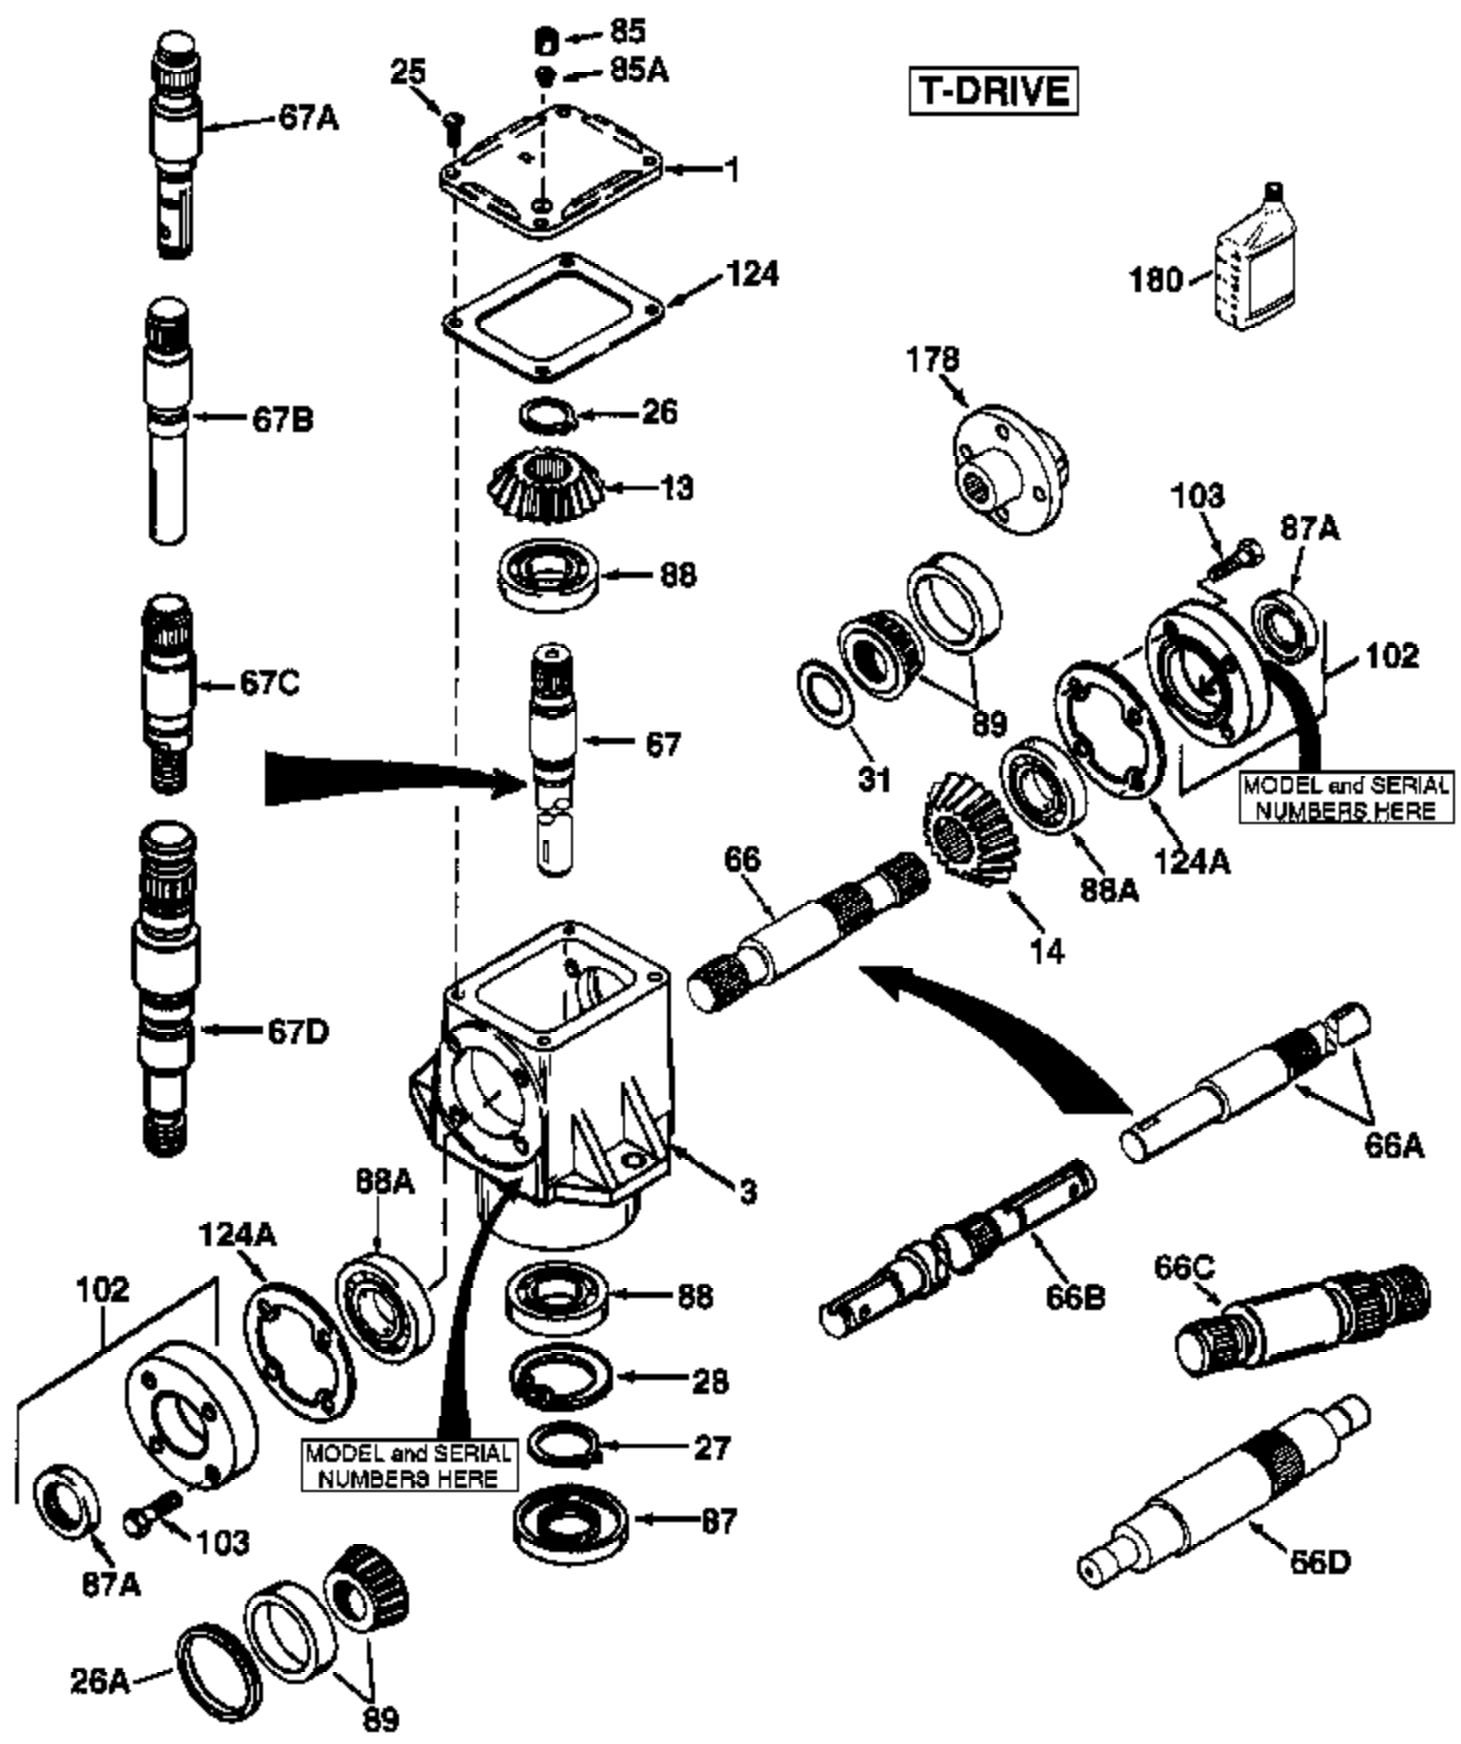

**T-DRIVE**

Ref #	Part Number	Qty	Description
1	772067		Cover
3	770047A		"T" Drive Housing
13	778101A		Miter Gear (17 teeth) (7/8" ID)
14	778210A		Miter Gear (17 teeth) (1" ID)
25	792025		Screw, 10-24 x 1/2"
26	788018		Retainer Ring
27	788019		Retainer Ring
66B	776201		Input Shaft (8-1/2" long)
67B	776348		Output Shaft (20-1/2" long)
85	792039		Pipe Plug, 1/8-27 (countersunk headle ss)
87A	788031		Oil Seal
87	788029		Oil Seal
88A	780034	1000-1000-058	Ball Bearing 2 of 2
88	780034	Peerless	Ball Bearing
102	786029		Retainer Cap & Seal (Incl. 87A & 103)
103	792026		Screw, 1/4-20 x 7/8"
124A	788030B		Cap Gasket
124	788028		Cover Gasket
180	730229A		Gear Oil 80W90