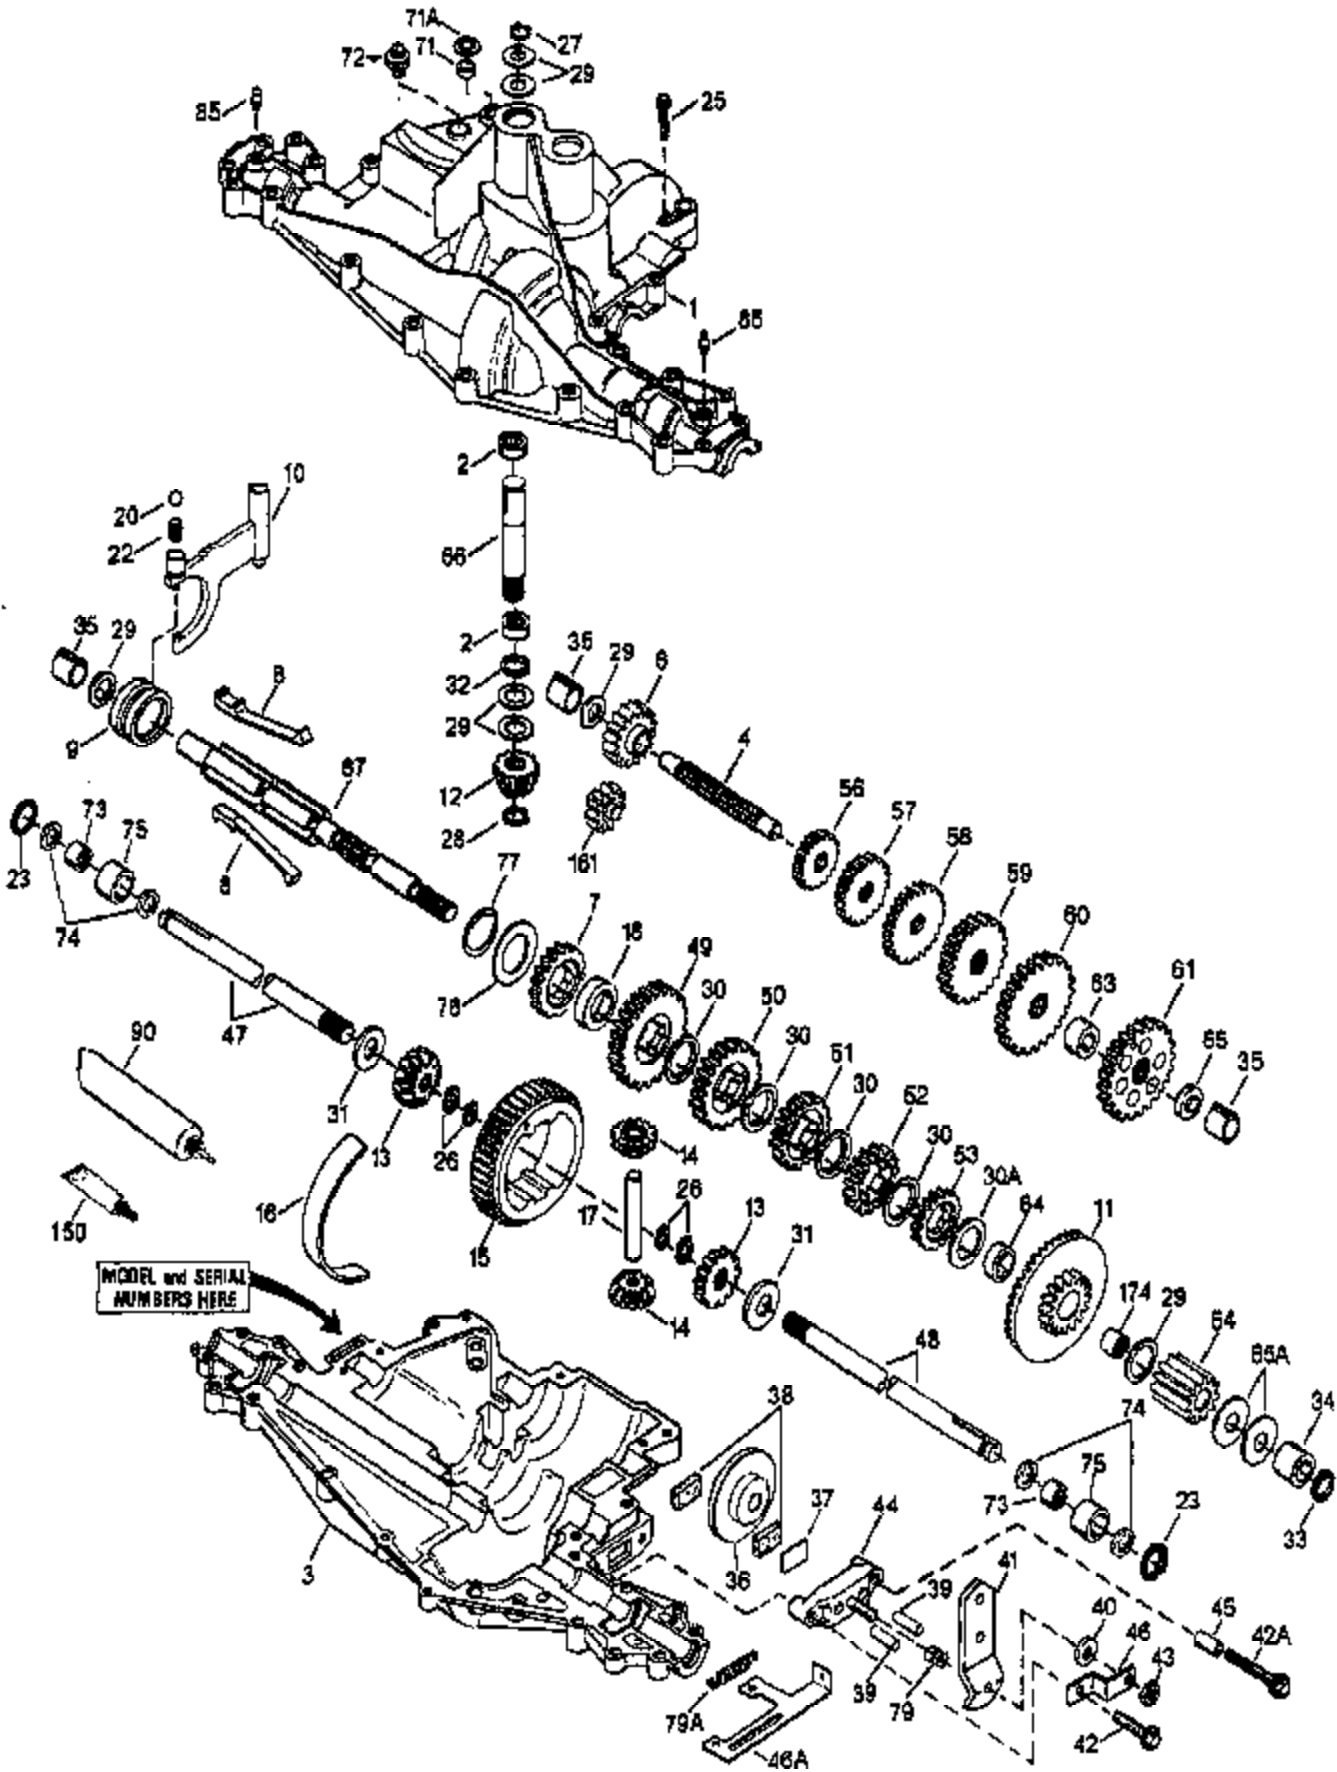

ILLUSTRATION SHOWS TYPICAL PARTS ONLY. ORDER BY PART NUMBER. PARTS NOT LISTED ARE SUPPLIED BY OEM.

Ref #	Part Number	Qty	Description
1	772121	1	Transaxle Cover
2	780086A	2	Needle Bearing
3	770115	1	Transaxle Case
4	776276A	1	Countershaft
6	778281	1	Spur Gear (16 teeth)
7	778122A	1	Spur Gear (22 teeth)
8	792160	4	Shift Key
9	784373	1	Shift Collar
10	784365A	1	Shift Rod & Fork
11	778261	1	Bevel Gear & Bearing(44/16 teeth)(Inc l. 174)
12	778262	1	Input Bevel Pinion (14 teeth)
13	778221	2	Bevel Gear (16 teeth)
14	778068	2	Differential Pinion
15	778260	1	Ring Gear
16	786150	1	Bearing Strip
17	786139	1	Drive Pin
18	786147	1	Neutral Spacer
20	792139	1	Ball (3/8" dia.)
22	792142	1	Spring
23	788061	2	Seal Ring
25	792073A	17	Screw, 1/4-20 x 1-1/4"
26	792125	4	Retaining Ring (pkg. of 2)
27	792035	1	Retaining Ring
28	788040	1	Retaining Ring
29	780072	7	Washer
30A	780145	1	Washer
30	780108	3	Washer
31	780001	2	Washer
32	792001	1	"O" Ring
33	788076	1	"O" Ring
34	780159	1	Bushing
35	780185	3	Bushing
36	790071	1	Brake Disk
37	790007	1	Brake Pad Plate
38	799021	2	Brake Pad (pkg of 2)
39	786026	2	Dowel Pin
40	792076A	1	Washer
41	790031	1	Brake Lever
42	792073A	2	Screw, 1/4-20 x 1-1/4"
43	792075	1	Locknut, 5/16-24
44	790025	1	Brake Pad Holder
46	786086	1	Brake Lever Bracket
47	774869	1	Axle (16-13/16" long)
48	774688	1	Axle (11-5/8" long) (Incl. 26)
49	778125	1	Spur Gear (35 teeth)
50	778250	1	Spur Gear (27 teeth)
51	778122A	1	Spur Gear (22 teeth)
52	778273	1	Spur Gear (19 teeth-steel)
54	778263	1	Spur Gear (11 teeth)
56	778151	1	Spur Gear (15 teeth)
57	778249	1	Spur Gear (23 teeth)
58	778128A	1	Spur Gear (28 teeth)
59	778129A	1	Spur Gear (30 teeth)
61	778265	1	Spur Gear (34 teeth)
65A	780160	2	Washer
65	780162	1	Washer