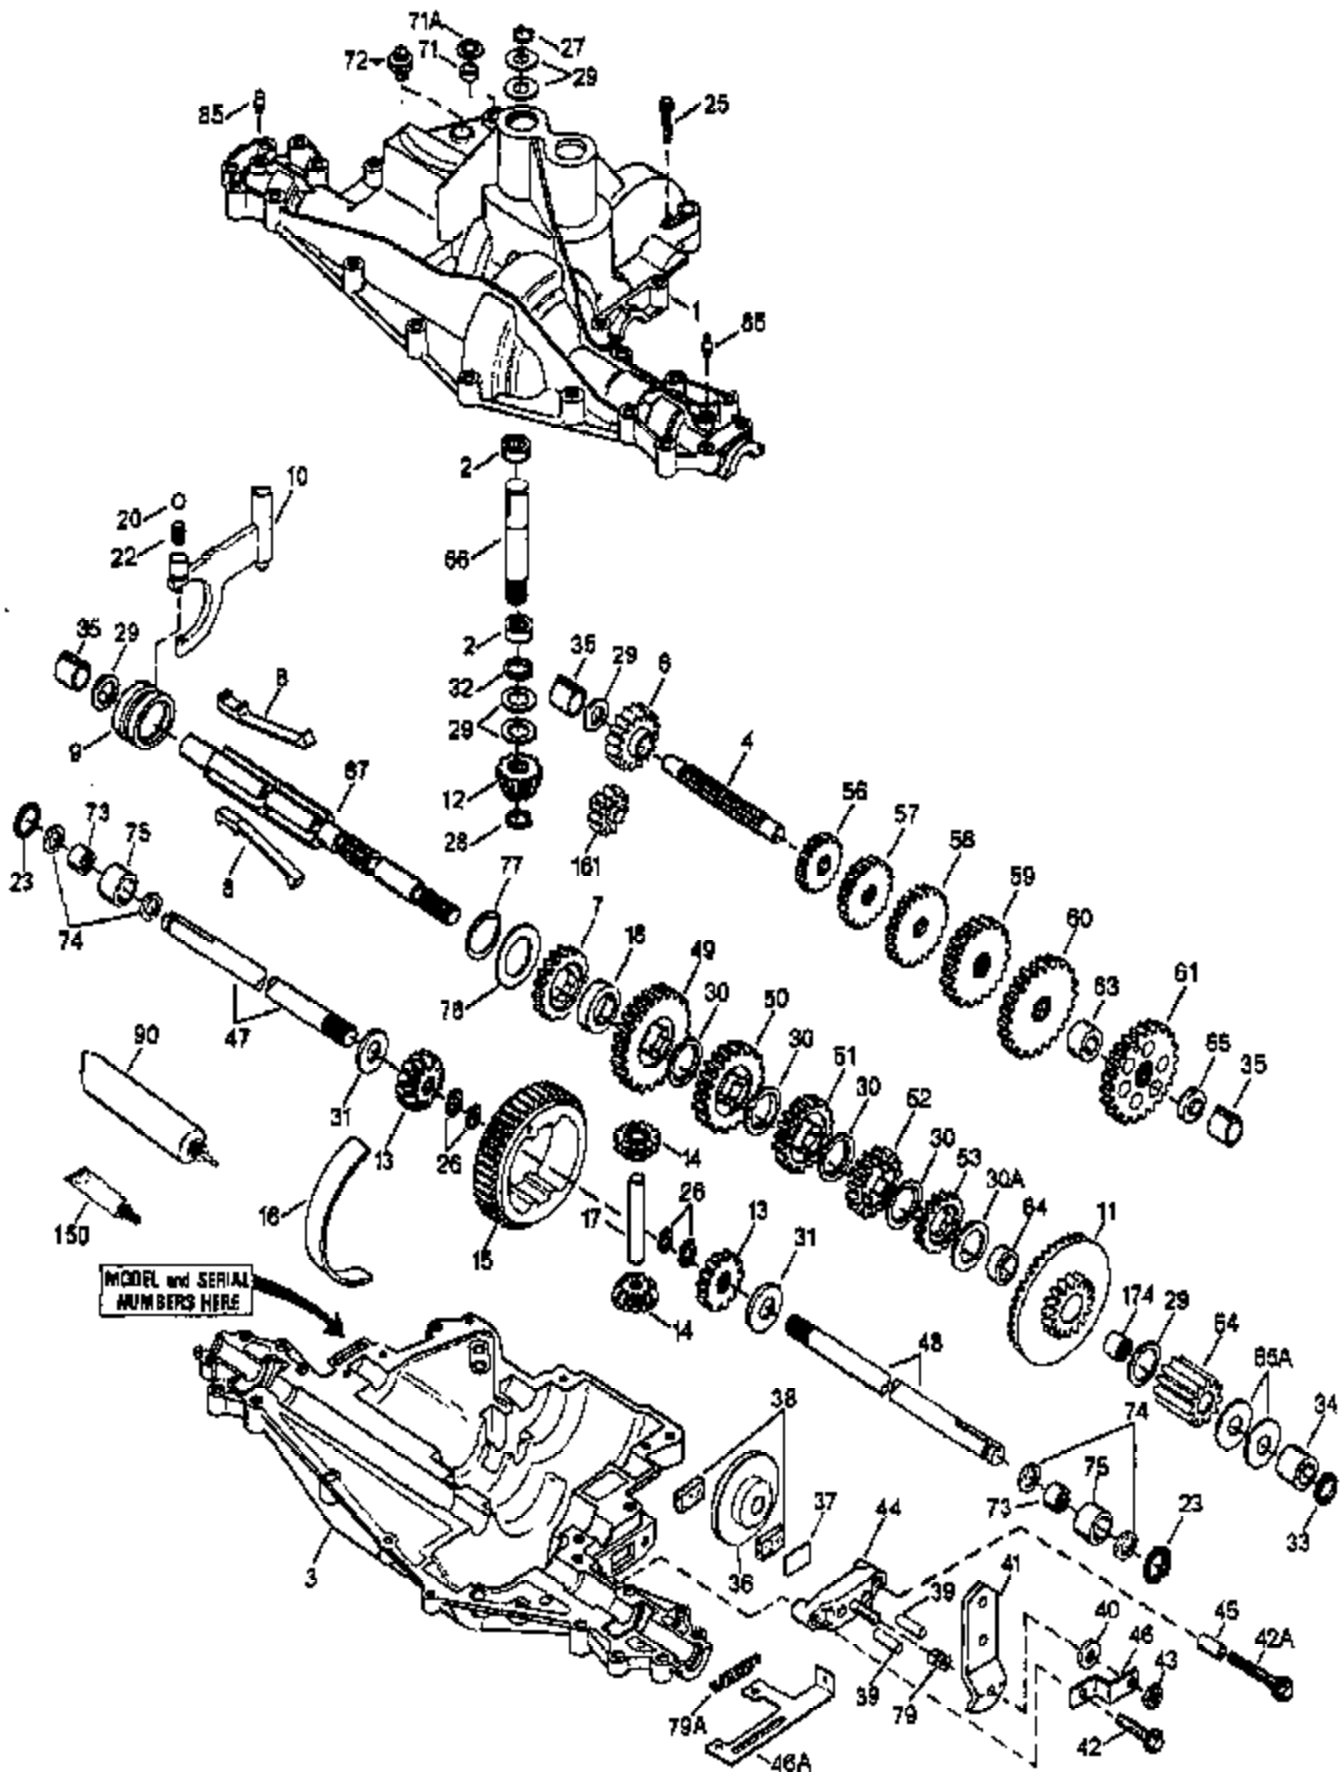

ILLUSTRATION SHOWS TYPICAL PARTS ONLY. ORDER BY PART NUMBER. PARTS NOT LISTED ARE SUPPLIED BY OEM.

Ref #	Part Number	Qty	Description
1	772121	1	Transaxle Cover
2	780086A	2	Needle Bearing
3	770115	1	Transaxle Case
4	776276A	1	Countershaft
6	778281	1	Spur Gear (16 teeth)
7	778122A	1	Spur Gear (22 teeth)
8	792160	4	Shift Key
9	784352	1	Shift Collar
10	784365A	1	Shift Rod & Fork
11	778261	1	Bevel Gear & Bearing(44/16 teeth)(Inc I.174)
12	778262	1	Bevel Pinion (14 teeth)
13	778221	2	Bevel Gear (16 teeth)
14	778068	2	Differential Pinion
15	778260	1	Peerless Ring Gear
16	786150	1	Bearing Strip
17	786139	1	Drive Pin
18	786147	1	Neutral Spacer
20	792139	1	Ball (3/8" dia.)
22	792142	1	Spring
23	788061	2	Seal Ring
25	792073A	17	Screw, 1/4-20 x 1-1/4"
26	792125	4	Retaining Ring (pkg. of 2)
27	792035	1	Retaining Ring
28	788040	1	Retaining Ring
29	780072	7	Washer
30A	780145	1	Washer
30	780108	2	Washer
31	780001	2	Washer
32	792001	1	"O" Ring
33	788076	1	"O" Ring
34	780159	1	Bushing
35	780185	3	Bushing
36	790071	1	Brake Disk
37	790007	1	Brake Pad Plate
38	790006	2	Brake Pad
39	786026	2	Dowel Pin
40	792076A	1	Washer
41	790023A	1	Brake Lever
42	792073A	2	Screw, 1/4-20 x 1-1/4"
43	792075	1	Locknut, 5/16-24
44	790025	1	Brake Pad Holder
46	786086	1	Brake Lever Bracket
47	774887	1	Axle (16-3/16" long)
48	774888	1	Axle (11" long)
49	778284	1	Spur Gear (26 teeth)
50	778123A	1	Spur Gear (25 teeth)
51	778121A	1	Spur Gear (20 teeth)
54	778263	1	Spur Gear (11 teeth)
56	778283	1	Spur Gear (14 teeth)
57	778127A	1	Spur Gear (25 teeth)
58	778129A	1	Spur Gear (30 teeth)
61	778265	1	Spur Gear (34 teeth)
63	786158	1	Spacer
64	786072	1	Output Shaft Spacer
65A	780160	2	Washer
65	780162	1	Washer