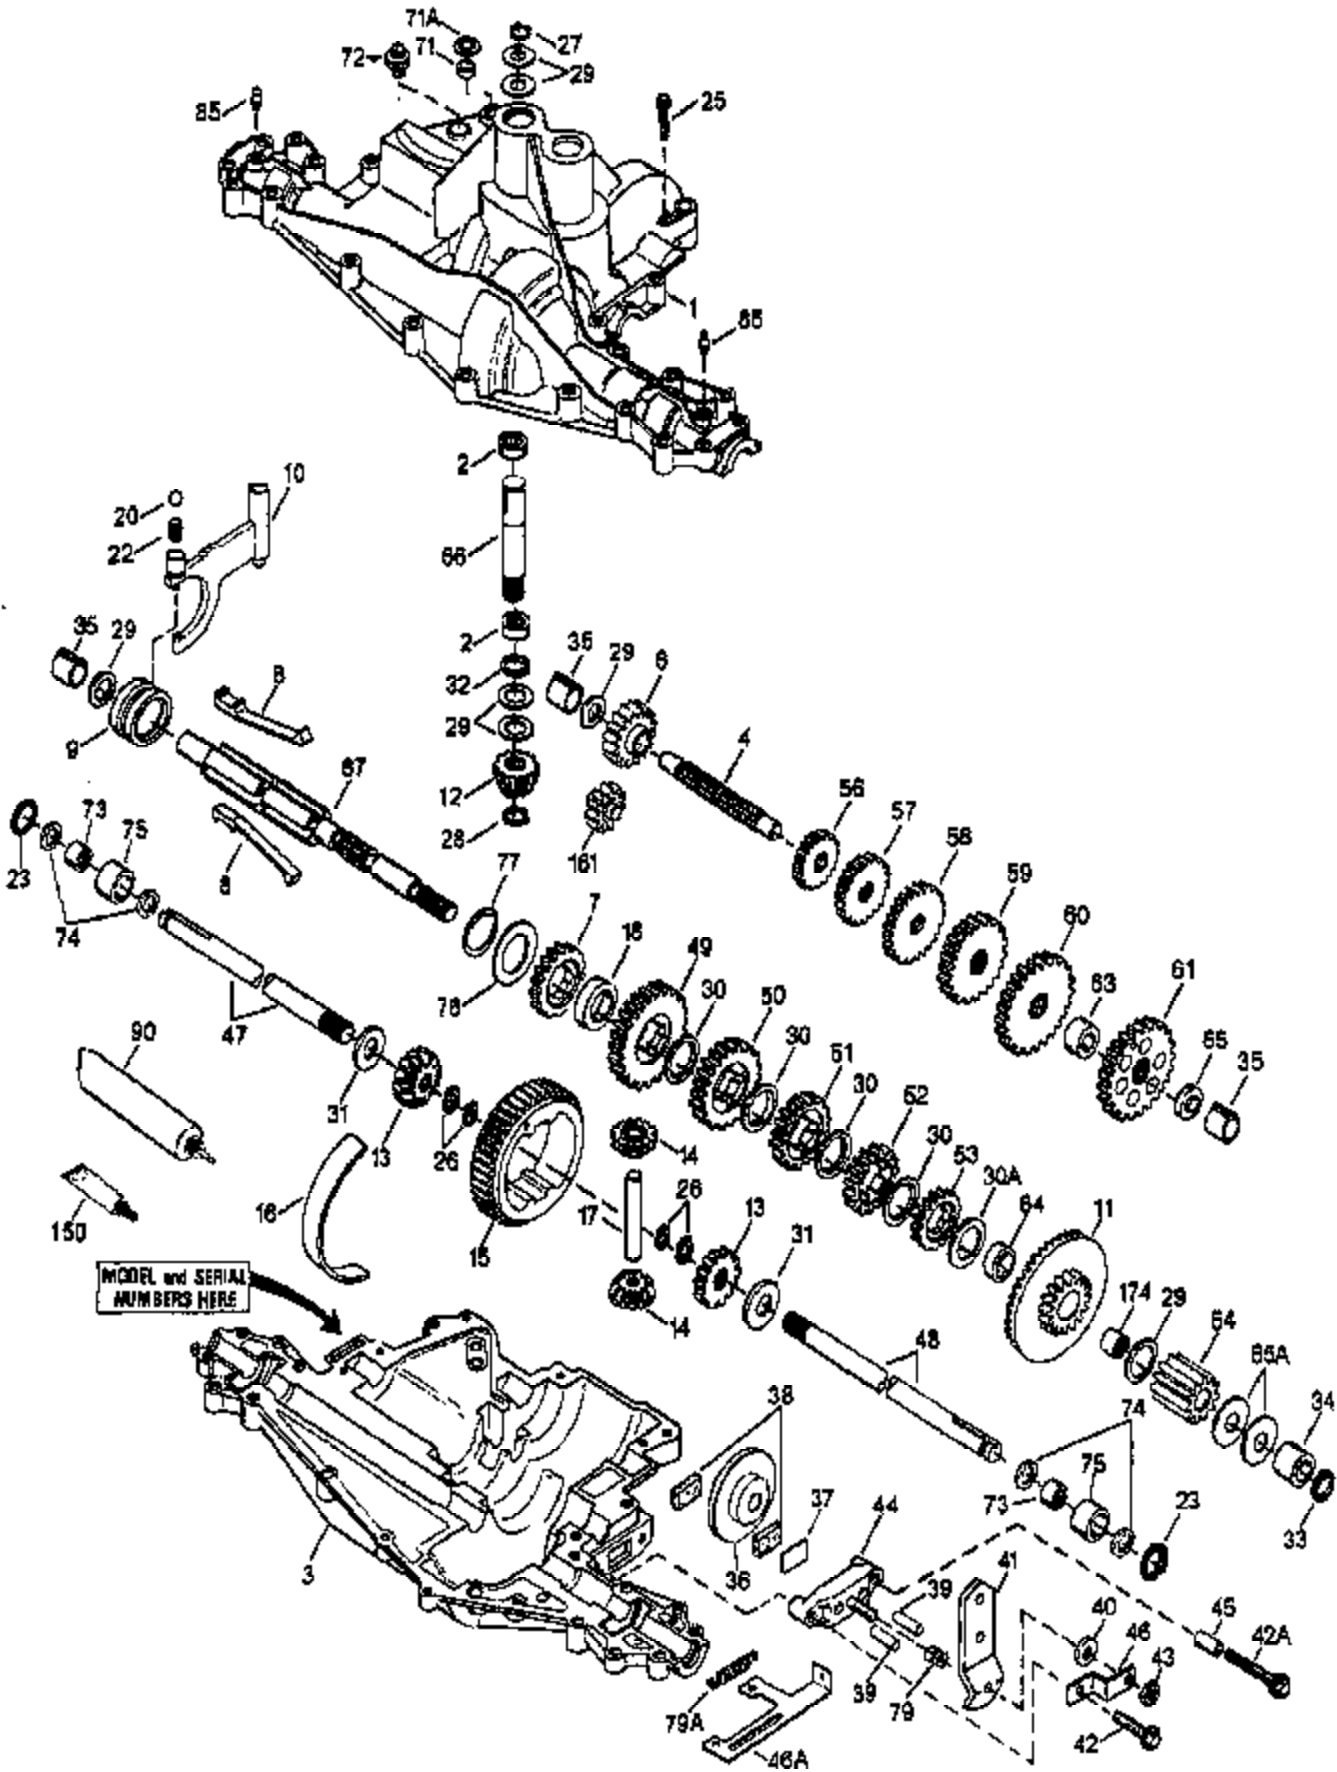

ILLUSTRATION SHOWS TYPICAL PARTS ONLY. ORDER BY PART NUMBER. PARTS NOT LISTED ARE SUPPLIED BY OEM.

Ref #	Part Number	Qty	Description
1	772125A	1	Transaxle Cover (Incl. 85)
2	780086A	2	Needle Bearing .625 ID
3	770115	1	Transaxle Case
4	776276A	1	Countershaft
6	778281	1	Spur Gear (16 teeth)
7	778122A	1	Spur Gear (22 teeth)
8	792160	4	Shift Key
9	784373	1	Shift Collar
10	784365A	1	Shift Rod & Fork
11	778261	1	Bevel Gear & Bearing(44/16 teeth)(Inc l. 174)
12	778262	1	Input Bevel Pinion (14 teeth)
13	778368	2	Bevel Gear (13 teeth) (Incl. 14)
14	778368	2	Bevel Pinion (13 teeth) (Incl. 13)
15	778260	1	Ring Gear (43 teeth)
16	786150	1	Bearing Strip
17	786139	1	Drive Pin
18	786147	1	Neutral Sleeve Spacer .453L
20	792139	1	Ball 3/8" DIA
22	792142	1	Spring .385 OD x .6094 L
23	788061	2	Seal Ring
25	792073A	17	Screw 1/4-20 x 1-1/4"
26	792125	4	Retaining Ring (pkg. of 2)
27	792035	1	Retaining Ring
28	788040	1	Retaining Ring
29	780072	7	Thrust Washer .627 ID x .031W
30	780108	4	Cup Washer 1.127 ID x .032W
31	780001	2	Flat Washer .750 ID x .056W
32	792001	1	"O" Ring .607 ID
33	788076	1	"O" Ring .530 ID
34	780159	1	Bushing .5635
35	780185	3	Bushing .7515
36	790071	1	Brake Disk
37	790007	1	Brake Pad Plate
38	799021	2	Brake Pad (pkg of 2)
39	786026	2	Dowel Pin 5/16 x 3/4
40	792076A	1	Flat Washer .312 ID x .059W
41	790057	1	Brake Lever
42	792073A	2	Screw 1/4-20 x 1-1/4"
43	792075	1	Locknut 5/16-24
44	790025	1	Brake Pad Holder
46	786086	1	Brake Lever Bracket
47	774685	1	Axle (16-5/8" long) (Incl. 2 of 26)
48	774955	1	Axle (11-7/16" long)
49	778146A	1	Spur Gear (37 teeth)
50	778250	1	Spur Gear (27 teeth)
51	778123A	1	Spur Gear (25 teeth)
52	778122A	1	Spur Gear (22 teeth)
54	778263	1	Spur Gear (11 teeth)
56	778211	1	Spur Gear (12 teeth-steel)
57	778249	1	Spur Gear (23 teeth)
58	778127A	1	Spur Gear (25 teeth)
59	778128A	1	Spur Gear (28 teeth)
61	778265	1	Spur Gear (34 teeth)
65A	780160	2	Thrust Washer .563 ID x .031W
65	780162	1	Thrust Washer .703 ID x .091W
66	776357	1	Input Shaft (4.003" long)