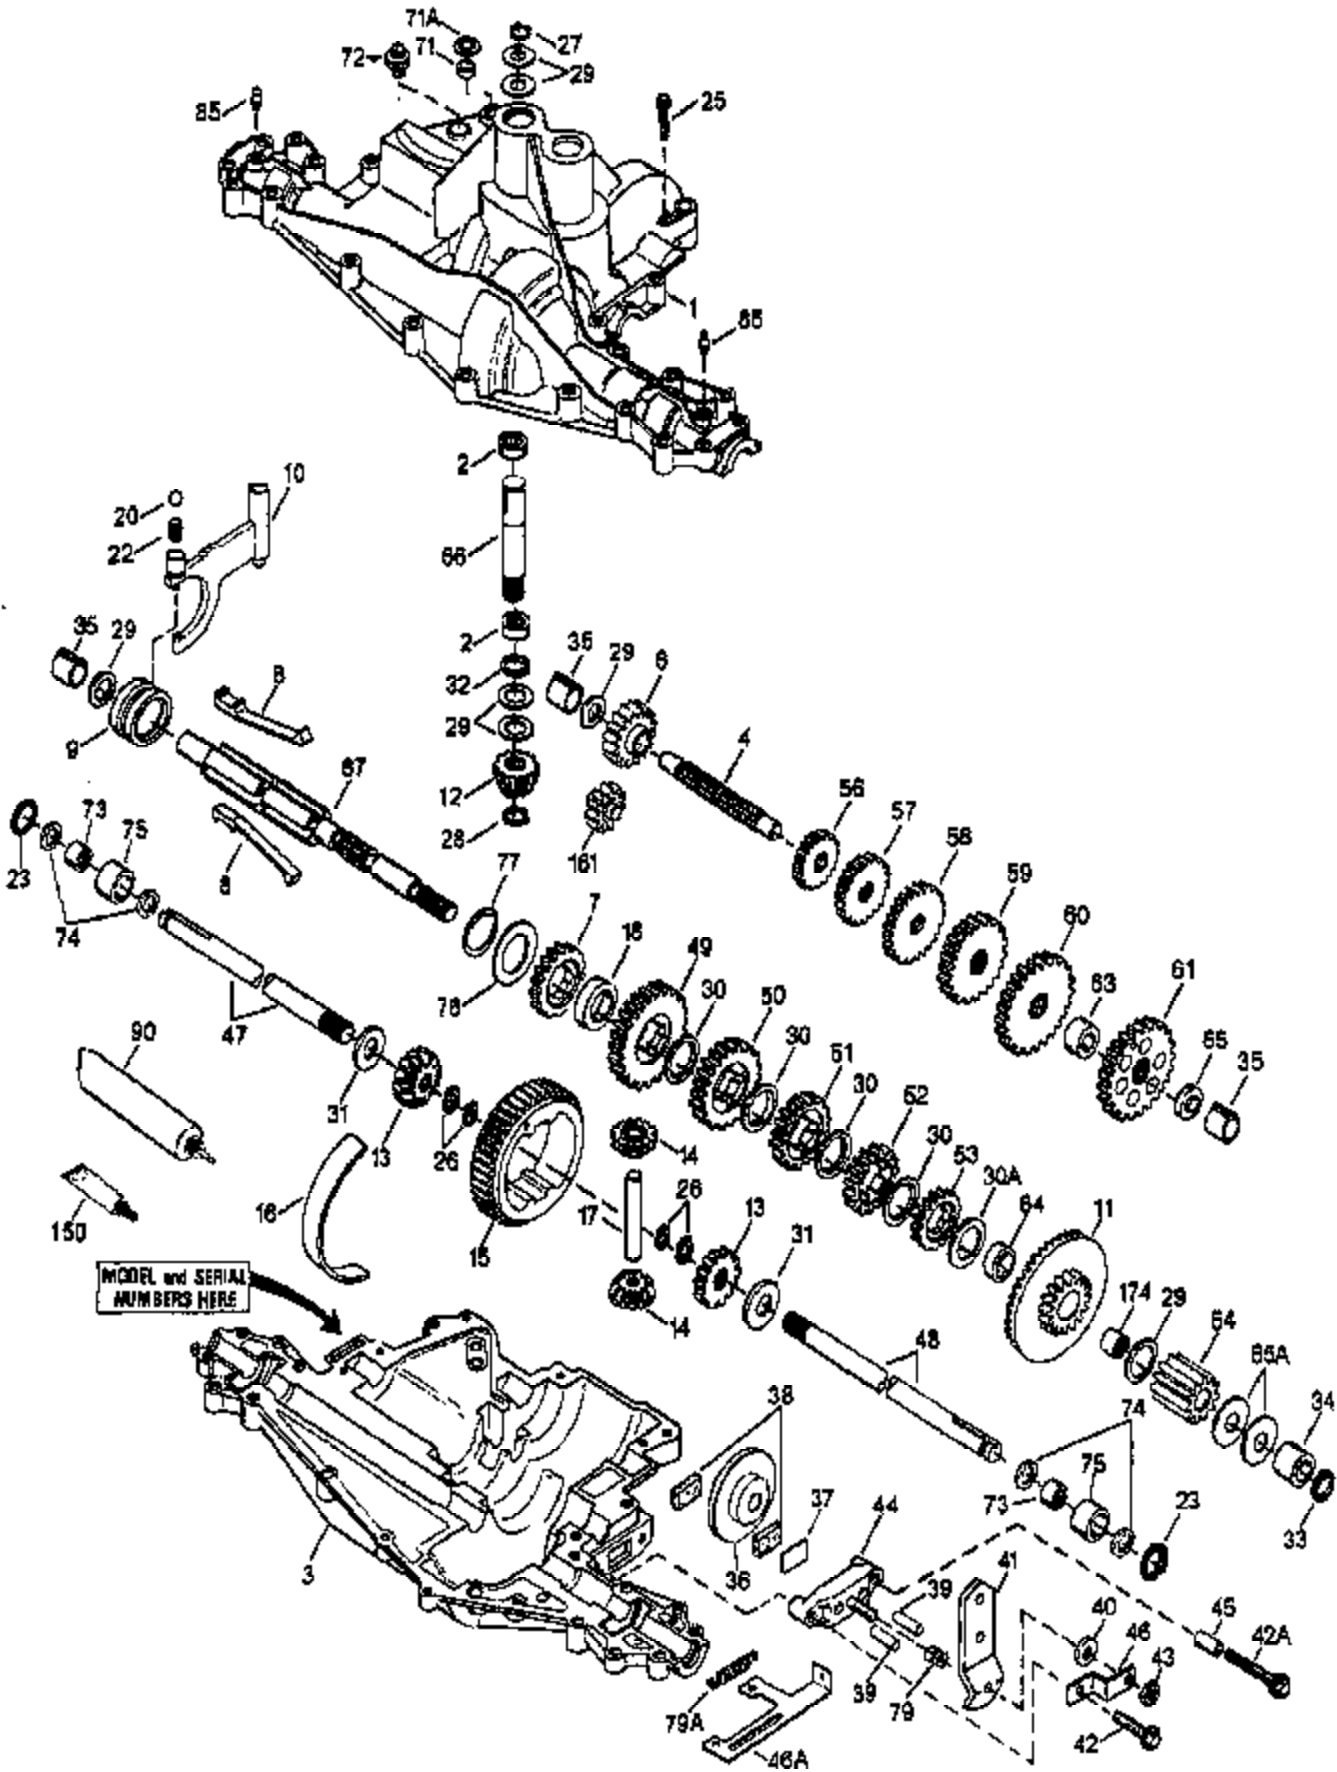

ILLUSTRATION SHOWS TYPICAL PARTS ONLY. ORDER BY PART NUMBER. PARTS NOT LISTED ARE SUPPLIED BY OEM.

Ref #	Part Number	Qty	Description
1	772125A	1	Transaxle Cover (Incl. 85)
2	780086A	2	Needle Bearing
3	770115	1	Transaxle Case
4	776276A	1	Countershaft
6	778281	1	Spur Gear (16 teeth)
7	778122A	1	Spur Gear (22 teeth)
8	792160	4	Shift Key
9	784373	1	Shift Collar
10	784365A	1	Shift Rod & Fork
11	778261	1	Bevel Gear & Bearing(44/16 teeth)(Inc l.174)
12	778262	1	Input Bevel Pinion (14 teeth)
13	778221	2	Bevel Gear (16 teeth)
14	778068	2	Differential Pinion
15	778260	1	Ring Gear
16	786150	1	Bearing Strip
17	786139	1	Drive Pin
18	786147	1	Neutral Spacer
20	792139	1	Ball (3/8" dia.)
22	792142	1	Spring
23	788061	2	Seal Ring
25	792073A	17	Screw, 1/4-20 x 1-1/4"
26	792125	4	Retaining Ring (pkg. of 2)
27	792035	1	Retaining Ring
28	788040	1	Retaining Ring
29	780072	7	Washer
30	780108	4	Washer
31	780001	2	Washer
32	792001	1	"O" Ring
33	788076	1	"O" Ring
34	780159	1	Bushing
35	780185	3	Bushing
36	790071	1	Brake Disk
37	790007	1	Brake Pad Plate
38	799021	2	Brake Pad (pkg of 2)
39	786026	2	Dowel Pin
40	792076A	1	Washer
41	790057	1	Brake Lever
42	792073A	2	Screw, 1/4-20 x 1-1/4"
43	792075	1	Locknut, 5/16-24
44	790025	1	Brake Pad Holder
46	786086	1	Brake Lever Bracket
47	774685	1	Axle (16-5/8" long) (Incl. 2 of 26)
48	774955	1	Axle (11-7/16" long)
49	778146A	1	Spur Gear (37 teeth)
50	778250	1	Spur Gear (27 teeth)
51	778123A	1	Spur Gear (25 teeth)
52	778122A	1	Spur Gear (22 teeth)
54	778263	1	Spur Gear (11 teeth)
56	778211	1	Spur Gear (12 teeth-steel)
57	778249	1	Spur Gear (23 teeth)
58	778127A	1	Spur Gear (25 teeth)
59	778128A	1	Spur Gear (28 teeth)
61	778265	1	Spur Gear (34 teeth)
65A	780160	2	Washer
65	780162	1	Washer
66	776357	1	Input Shaft (4.003" long)