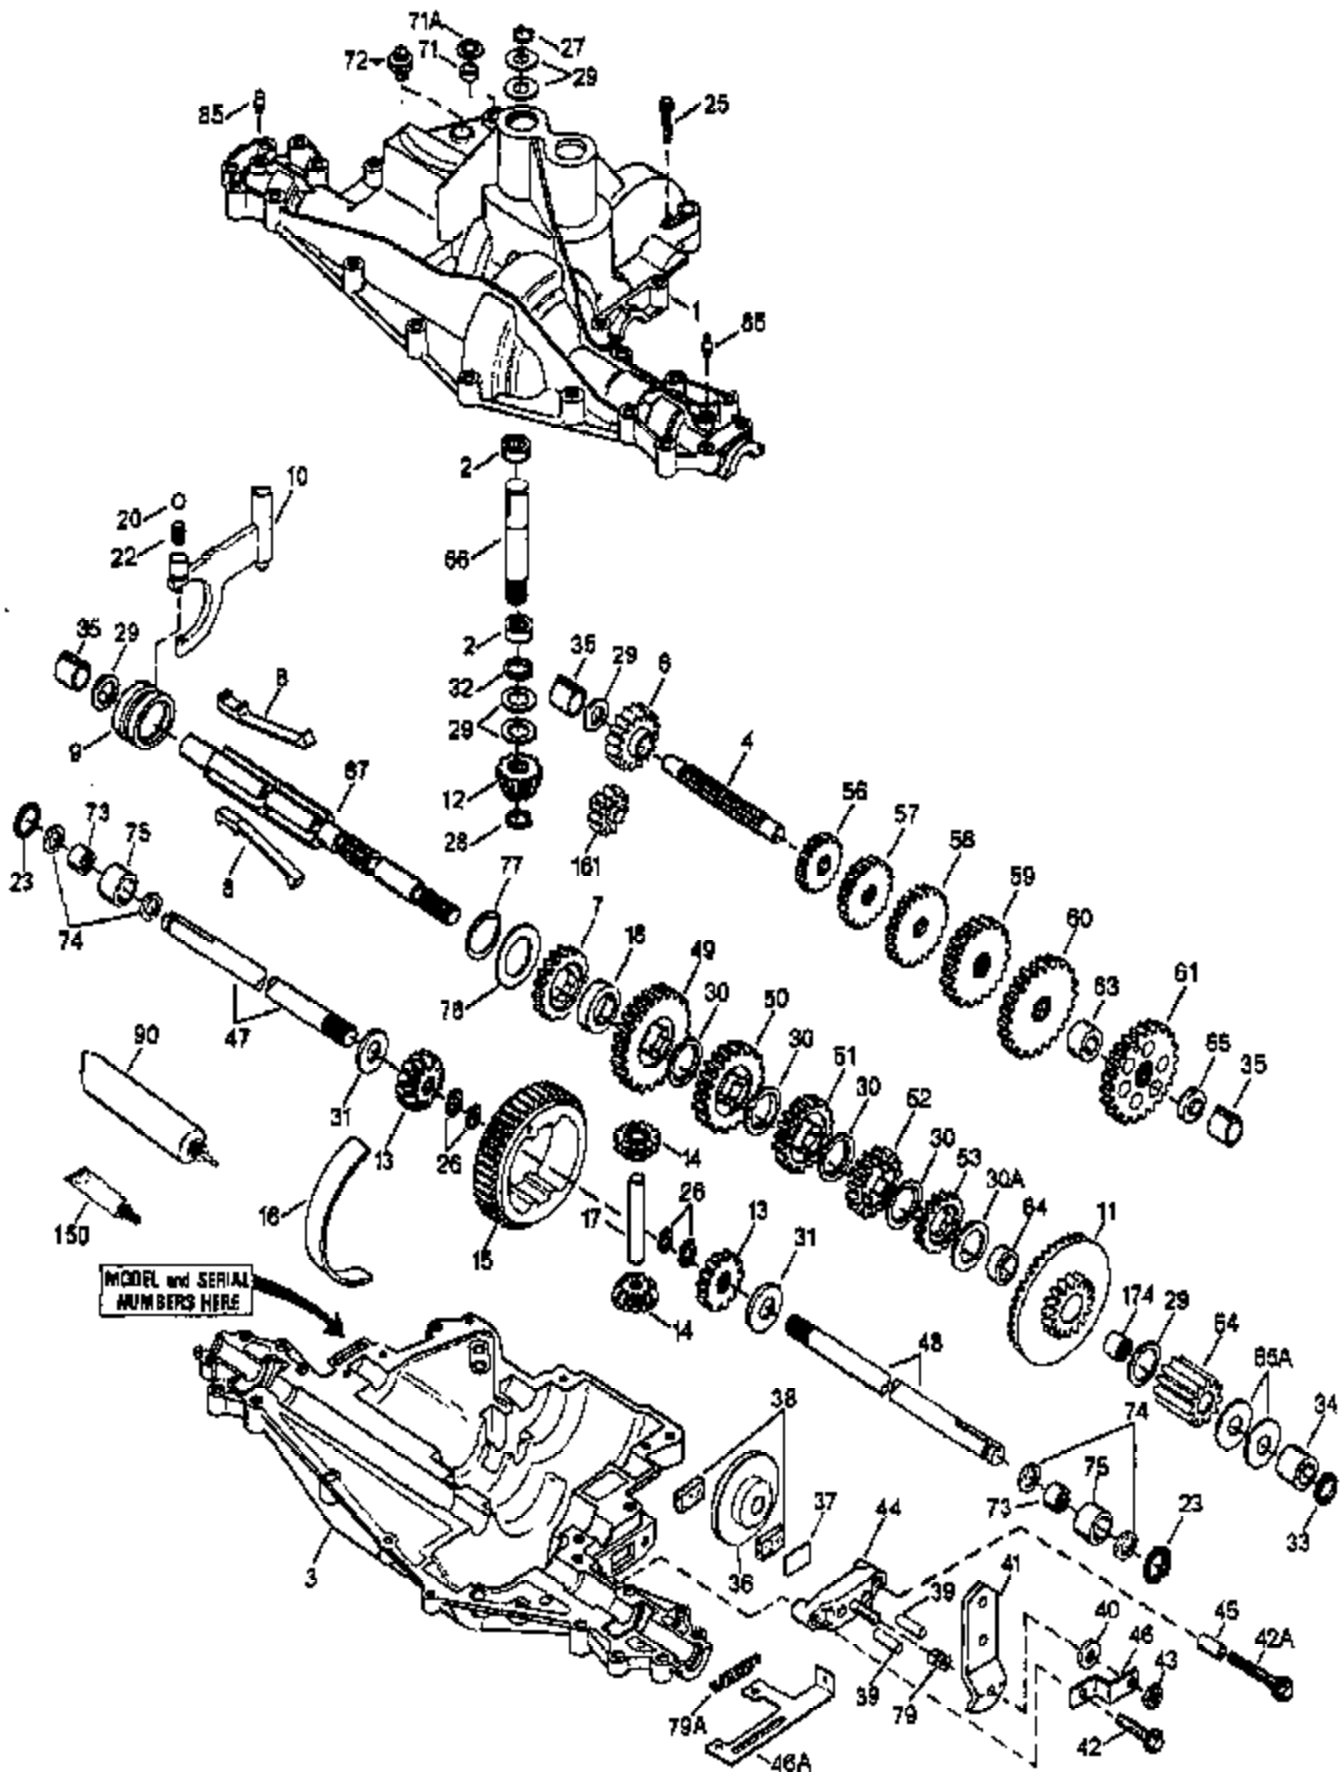

ILLUSTRATION SHOWS TYPICAL PARTS ONLY. ORDER BY PART NUMBER. PARTS NOT LISTED ARE SUPPLIED BY OEM.

Ref #	Part Number	Qty	Description
1	772125A	1	Transaxle Cover (Incl. 85)
2	780086A	2	Needle Bearing
3	770115	1	Transaxle Case
4	776276A	1	Countershaft
6	778281	1	Spur Gear (16 teeth)
7	778122A	1	Spur Gear (22 teeth)
8	792160	4	Shift Key
9	784352	1	Shift Collar
10	784365A	1	Shift Rod & Fork
11	778261	1	Bevel Gear & Bearing(44/16 teeth)(Inc l.174)
12	778262	1	Bevel Pinion (14 teeth)
13	778221	2	Bevel Gear (16 teeth)
14	778068	2	Differential Pinion
15	778260	1	Peerless Ring Gear
16	786150	1	Bearing Strip
17	786139	1	Drive Pin
18	786147	1	Neutral Spacer
20	792139	1	Ball (3/8" dia.)
22	792142	1	Spring
23	788061	2	Seal Ring
25	792073A	17	Screw, 1/4-20 x 1-1/4"
26	792125	4	Retaining Ring (pkg. of 2)
27	792035	1	Retaining Ring
28	788040	1	Retaining Ring
29	780072	7	Washer
30A	780145	1	Washer
30	780108	3	Washer
31	780001	2	Washer
32	792001	1	"O" Ring
33	788076	1	"O" Ring
34	780159	1	Bushing
35	780185	3	Bushing
36	790071	1	Brake Disk
37	790007	1	Brake Pad Plate
38	790006	2	Brake Pad
39	786026	2	Dowel Pin
40	792076A	1	Washer
41	790057	1	Brake Lever
42	792073A	2	Screw, 1/4-20 x 1-1/4"
43	792075	1	Locknut, 5/16-24
44	790025	1	Brake Pad Holder
46	786086	1	Brake Lever Bracket
47	774685	1	Axle (16-5/8" long) (Incl. 2 of 26)
48	774955	1	Axle (11-7/16" long)
49	778146A	1	Spur Gear (37 teeth)
50	778250	1	Spur Gear (27 teeth)
51	778122A	1	Spur Gear (22 teeth)
52	778273	1	Spur Gear (19 teeth-steel)
54	778263	1	Spur Gear (11 teeth)
56	778211	1	Spur Gear (12 teeth-steel)
57	778249	1	Spur Gear (23 teeth)
58	778128A	1	Spur Gear (28 teeth)
59	778129A	1	Spur Gear (30 teeth)
61	778265	1	Spur Gear (34 teeth)
65A	780160	2	Washer
65	780162	1	Washer