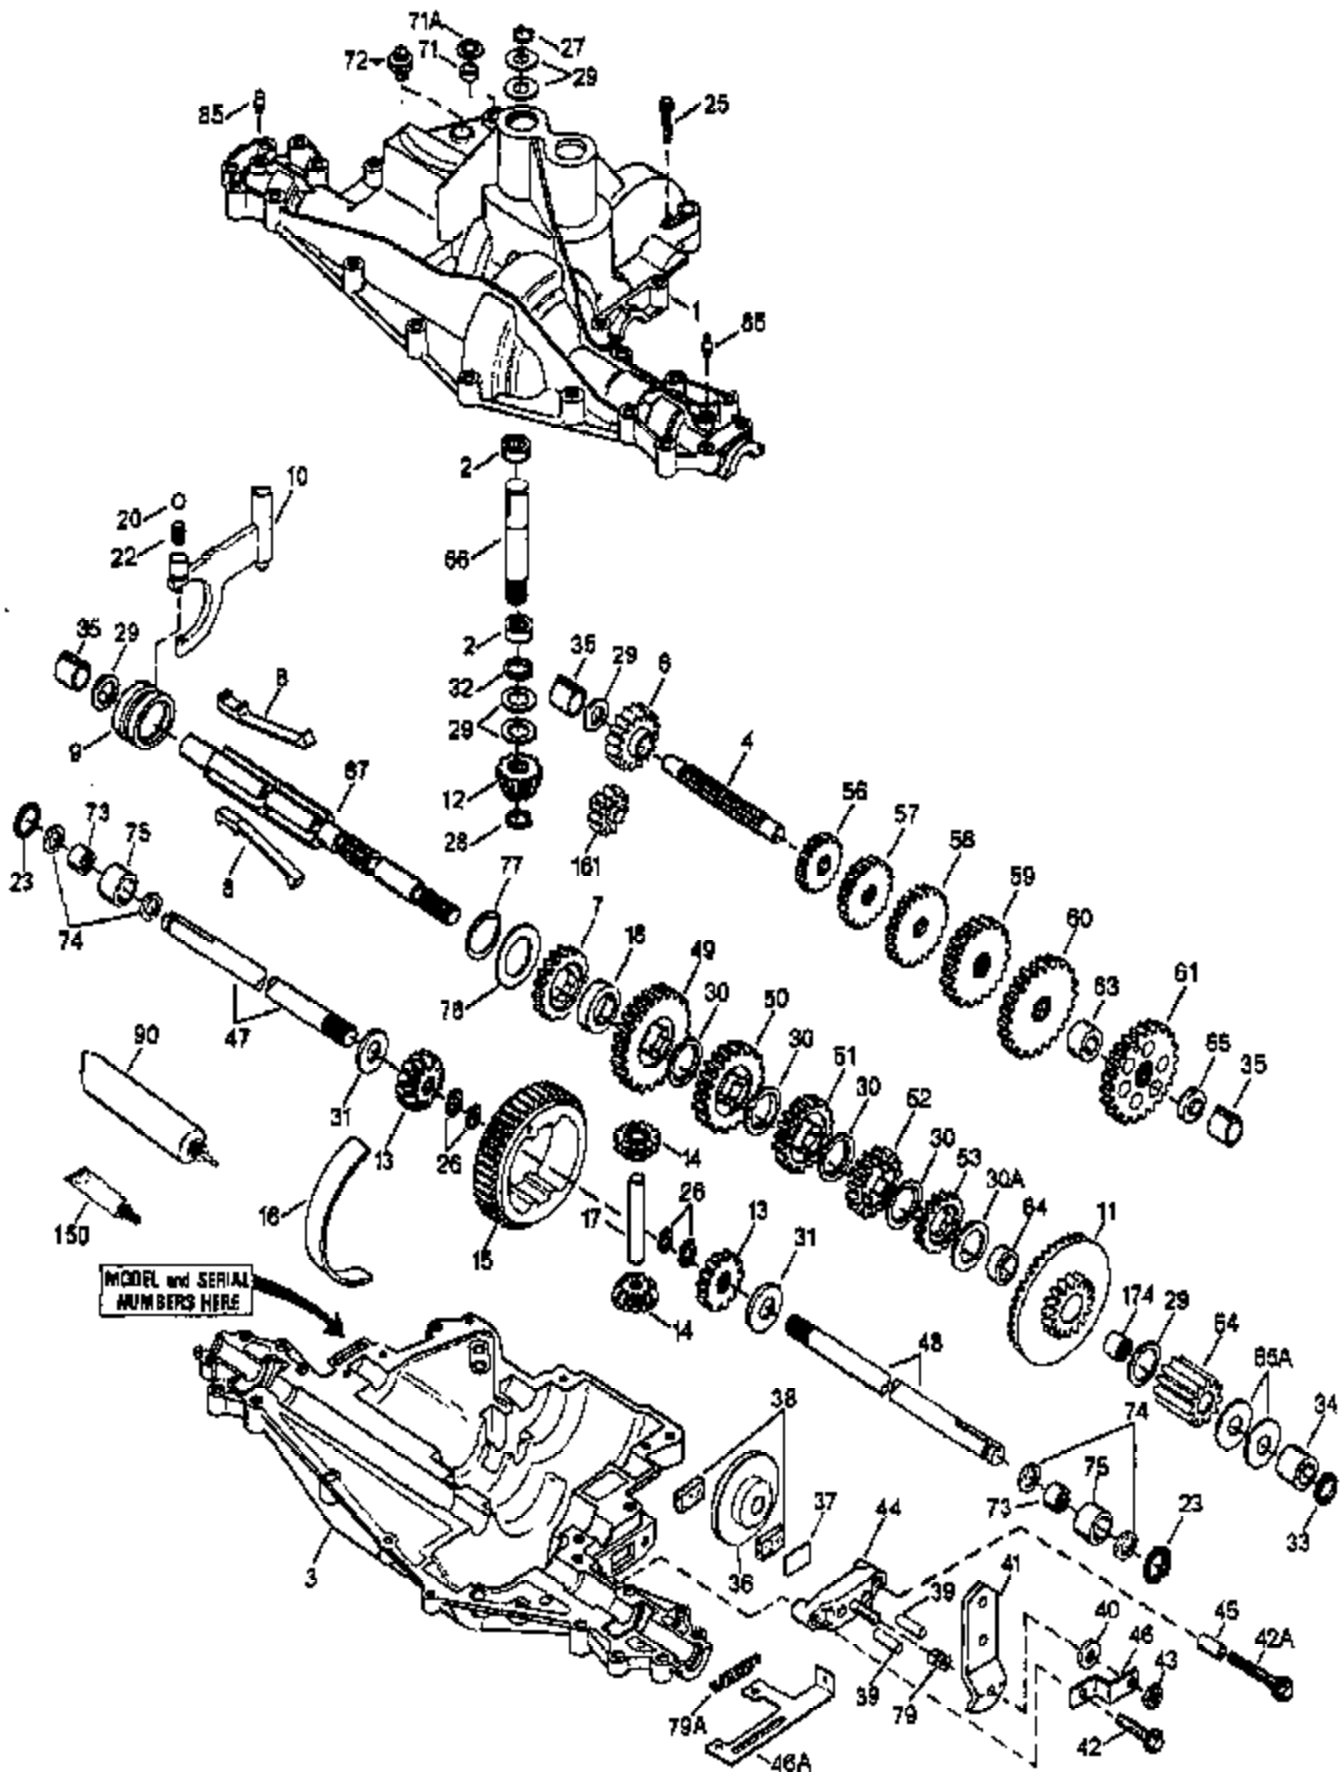

ILLUSTRATION SHOWS TYPICAL PARTS ONLY. ORDER BY PART NUMBER. PARTS NOT LISTED ARE SUPPLIED BY OEM.

Ref #	Part Number	Qty	Description
1	772126	1	Transaxle Cover
2	780086A	2	Needle Bearing
3	770115	1	Transaxle Case
4	776276A	1	Countershaft
6	778281	1	Spur Gear (16 teeth)
7	778122A	1	Spur Gear (22 teeth)
8	792160	4	Shift Key
9	784373	1	Shift Collar
10	784365A	1	Shift Rod & Fork
11	778261	1	Bevel Gear & Bearing(44/16 teeth)(Inc I.174)
12	778262	1	Bevel Pinion (14 teeth)
13	778221	2	Bevel Gear (16 teeth)
14	778068	2	Differential Pinion
15	778260	1	Ring Gear
16	786150	1	Bearing Strip
17	786139	1	Drive Pin
18	786147	1	Neutral Spacer
20	792139	1	Ball (3/8" dia.)
22	792142	1	Spring
23	788061	2	Seal Ring
25	792073A	17	Screw, 1/4-20 x 1-1/4"
26	792125	4	Retaining Ring (pkg. of 2)
27	792035	1	Retaining Ring
28	788040	1	Retaining Ring
29	780072	7	Washer
30A	780145	1	Washer
30	780108	4	Washer
31	780001	2	Washer
32	792001	1	"O" Ring
33	788076	1	"O" Ring
34	780159	1	Bushing
35	780185	3	Bushing
36	790071	1	Brake Disk
37	790007	1	Brake Pad Plate
38	799021	2	Brake Pad (pkg of 2)
39	786026	2	Dowel Pin
40	792076A	1	Washer
41	790023A	1	Brake Lever
42	792073A	2	Screw, 1/4-20 x 1-1/4"
43	792075	1	Locknut, 5/16-24
44	790025	1	Brake Pad Holder
46	786086	1	Brake Lever Bracket
47	774747	1	Axle (16-1/4" long)
48	774888	1	Axle (11" long)
49	778298	1	Spur Gear (26 teeth)
50	778244	1	Spur Gear (27 teeth)
51	778187	1	Spur Gear (25 teeth)
52	778190	1	Spur Gear (22 teeth)
53	778287	1	Spur Gear (19 teeth-steel)
54	778263	1	Spur Gear (11 teeth)
56	778299	1	Spur Gear (14 teeth)
57	778243	1	Spur Gear (23 teeth)
58	778186	1	Spur Gear (25 teeth)
59	778189	1	Spur Gear (28 teeth)
60	778285	1	Spur Gear (31 teeth-steel)
61	778265	1	Spur Gear (34 teeth)