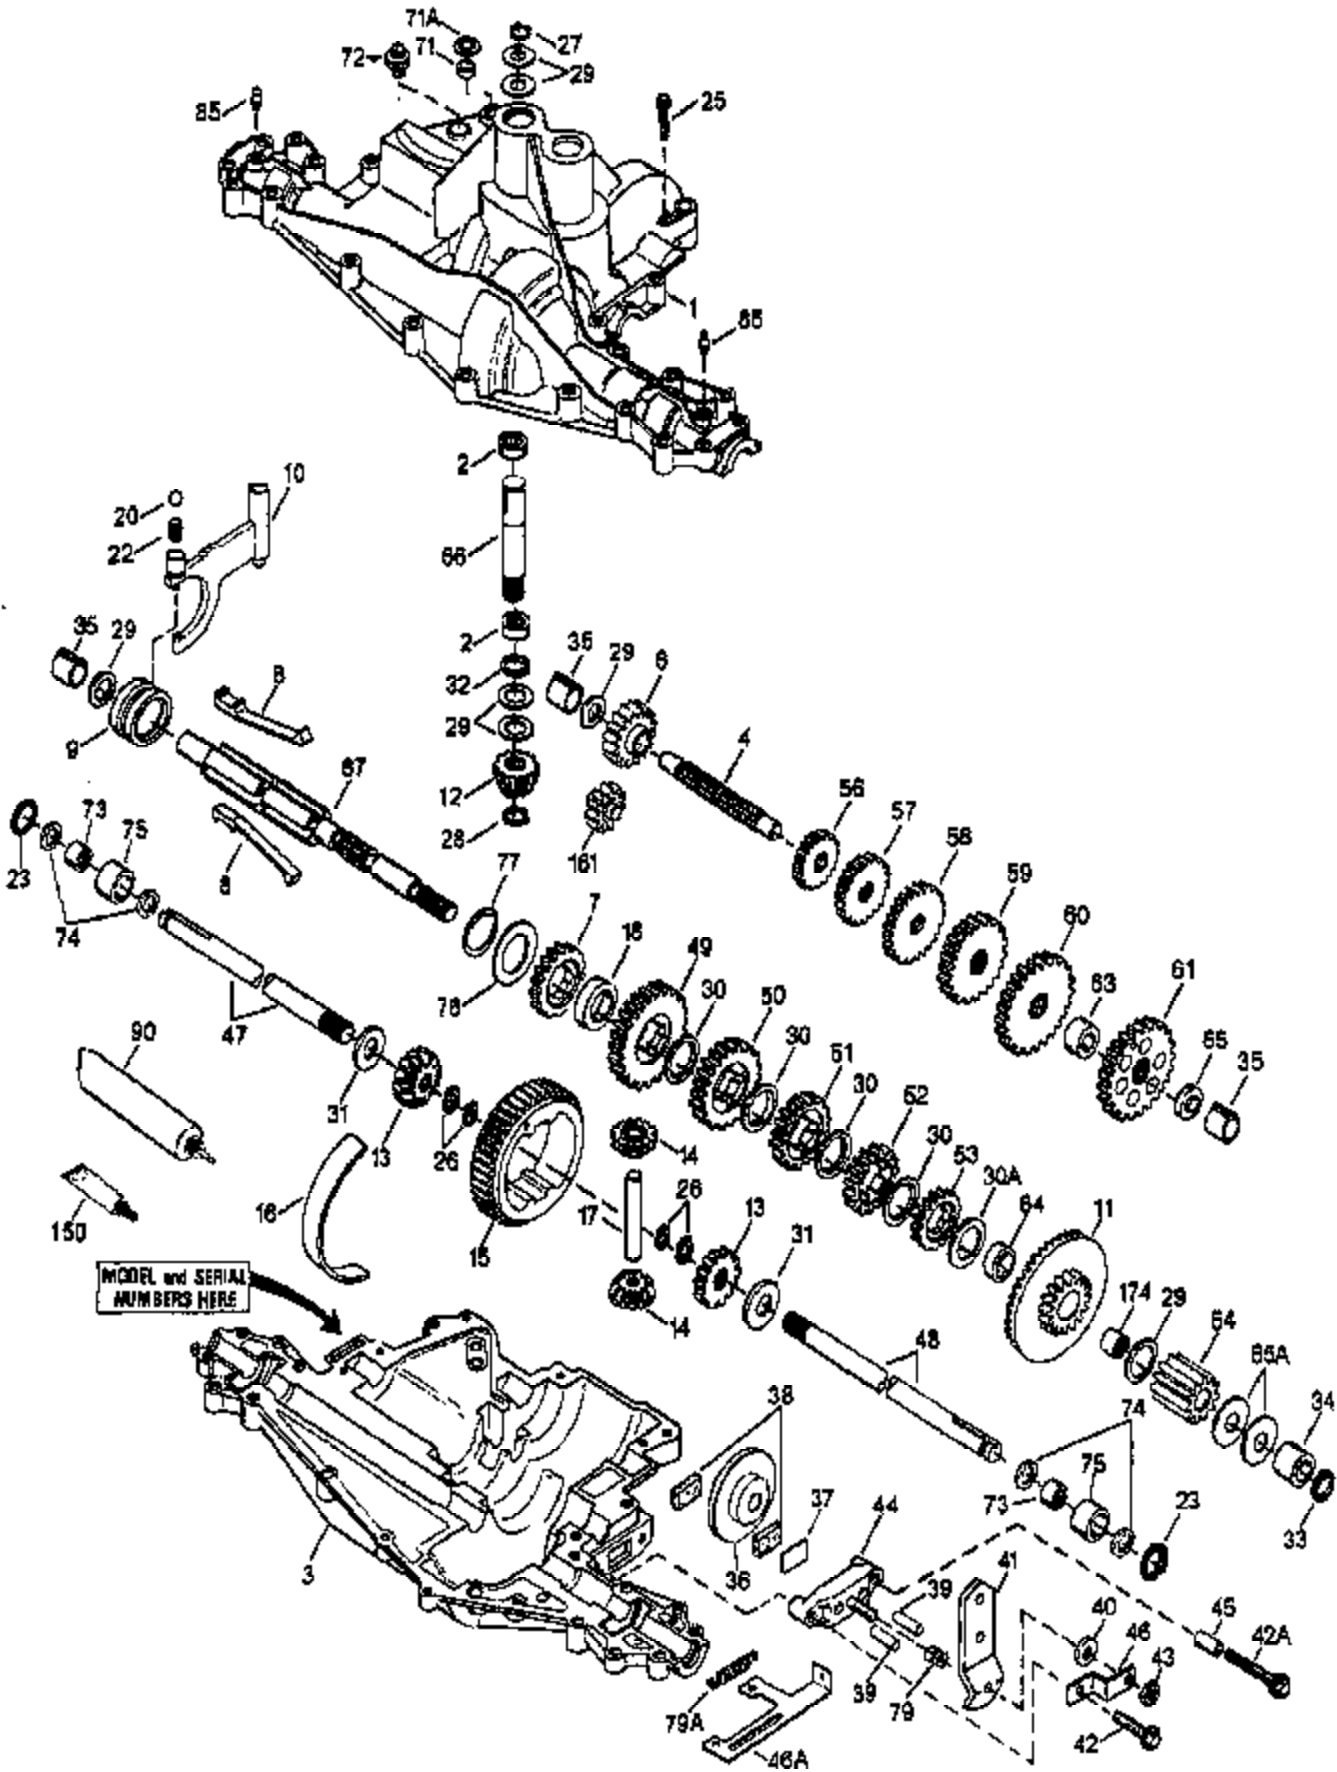

ILLUSTRATION SHOWS TYPICAL PARTS ONLY. ORDER BY PART NUMBER. PARTS NOT LISTED ARE SUPPLIED BY OEM.

Ref #	Part Number	Qty	Description
1	772126	1	Transaxle Cover
2	780086A	2	Needle Bearing
3	770115	1	Transaxle Case
4	776276A	1	Countershaft
6	778281	1	Spur Gear (16 teeth)
7	778122A	1	Spur Gear (22 teeth)
8	792160	4	Shift Key
9	784352	1	Shift Collar
10	784365A	1	Shift Rod & Fork
11	778261	1	Bevel Gear & Bearing(44/16 teeth)(Inc I.174)
12	778262	1	Bevel Pinion (14 teeth)
13	778221	2	Bevel Gear (16 teeth)
14	778068	2	Differential Pinion
15	778260	1	Ring Gear
16	786150	1	Bearing Strip
17	786139	1	Drive Pin
18	786147	1	Neutral Spacer
20	792139	1	Ball (3/8" dia.)
22	792142	1	Spring
23	788061	2	Seal Ring
25	792073A	17	Screw, 1/4-20 x 1-1/4"
26	792125	4	Retaining Ring (pkg. of 2)
27	792035	1	Retaining Ring
28	788040	1	Retaining Ring
29	780072	7	Washer
30A	780145	1	Washer
30	780108	4	Washer
31	780001	2	Washer
32	792001	1	"O" Ring
33	788076	1	"O" Ring
34	780159	1	Bushing
35	780185	3	Bushing
36	790071	1	Brake Disk
37	790007	1	Brake Pad Plate
38	799021	2	Brake Pad (pkg of 2)
39	786026	2	Dowel Pin
40	792076A	1	Washer
41	790023A	1	Brake Lever
42	792073A	2	Screw, 1/4-20 x 1-1/4"
43	792075	1	Locknut, 5/16-24
44	790025	1	Brake Pad Holder
46	786086	1	Brake Lever Bracket
47	774747	1	Axle (16-1/4" long)
48	774888	1	Axle (11" long)
49	778298	1	Spur Gear (26 teeth)
50	778244	1	Spur Gear (27 teeth)
51	778187	1	Spur Gear (25 teeth)
52	778190	1	Spur Gear (22 teeth)
53	778287	1	Spur Gear (19 teeth)
54	778263	1	Spur Gear (11 teeth)
56	778299	1	Spur Gear (14 teeth)
57	778243	1	Spur Gear (23 teeth)
58	778186	1	Spur Gear (25 teeth)
59	778189	1	Spur Gear (28 teeth)
60	778285	1	Spur Gear (31 teeth)
61	778265	1	Spur Gear (34 teeth)