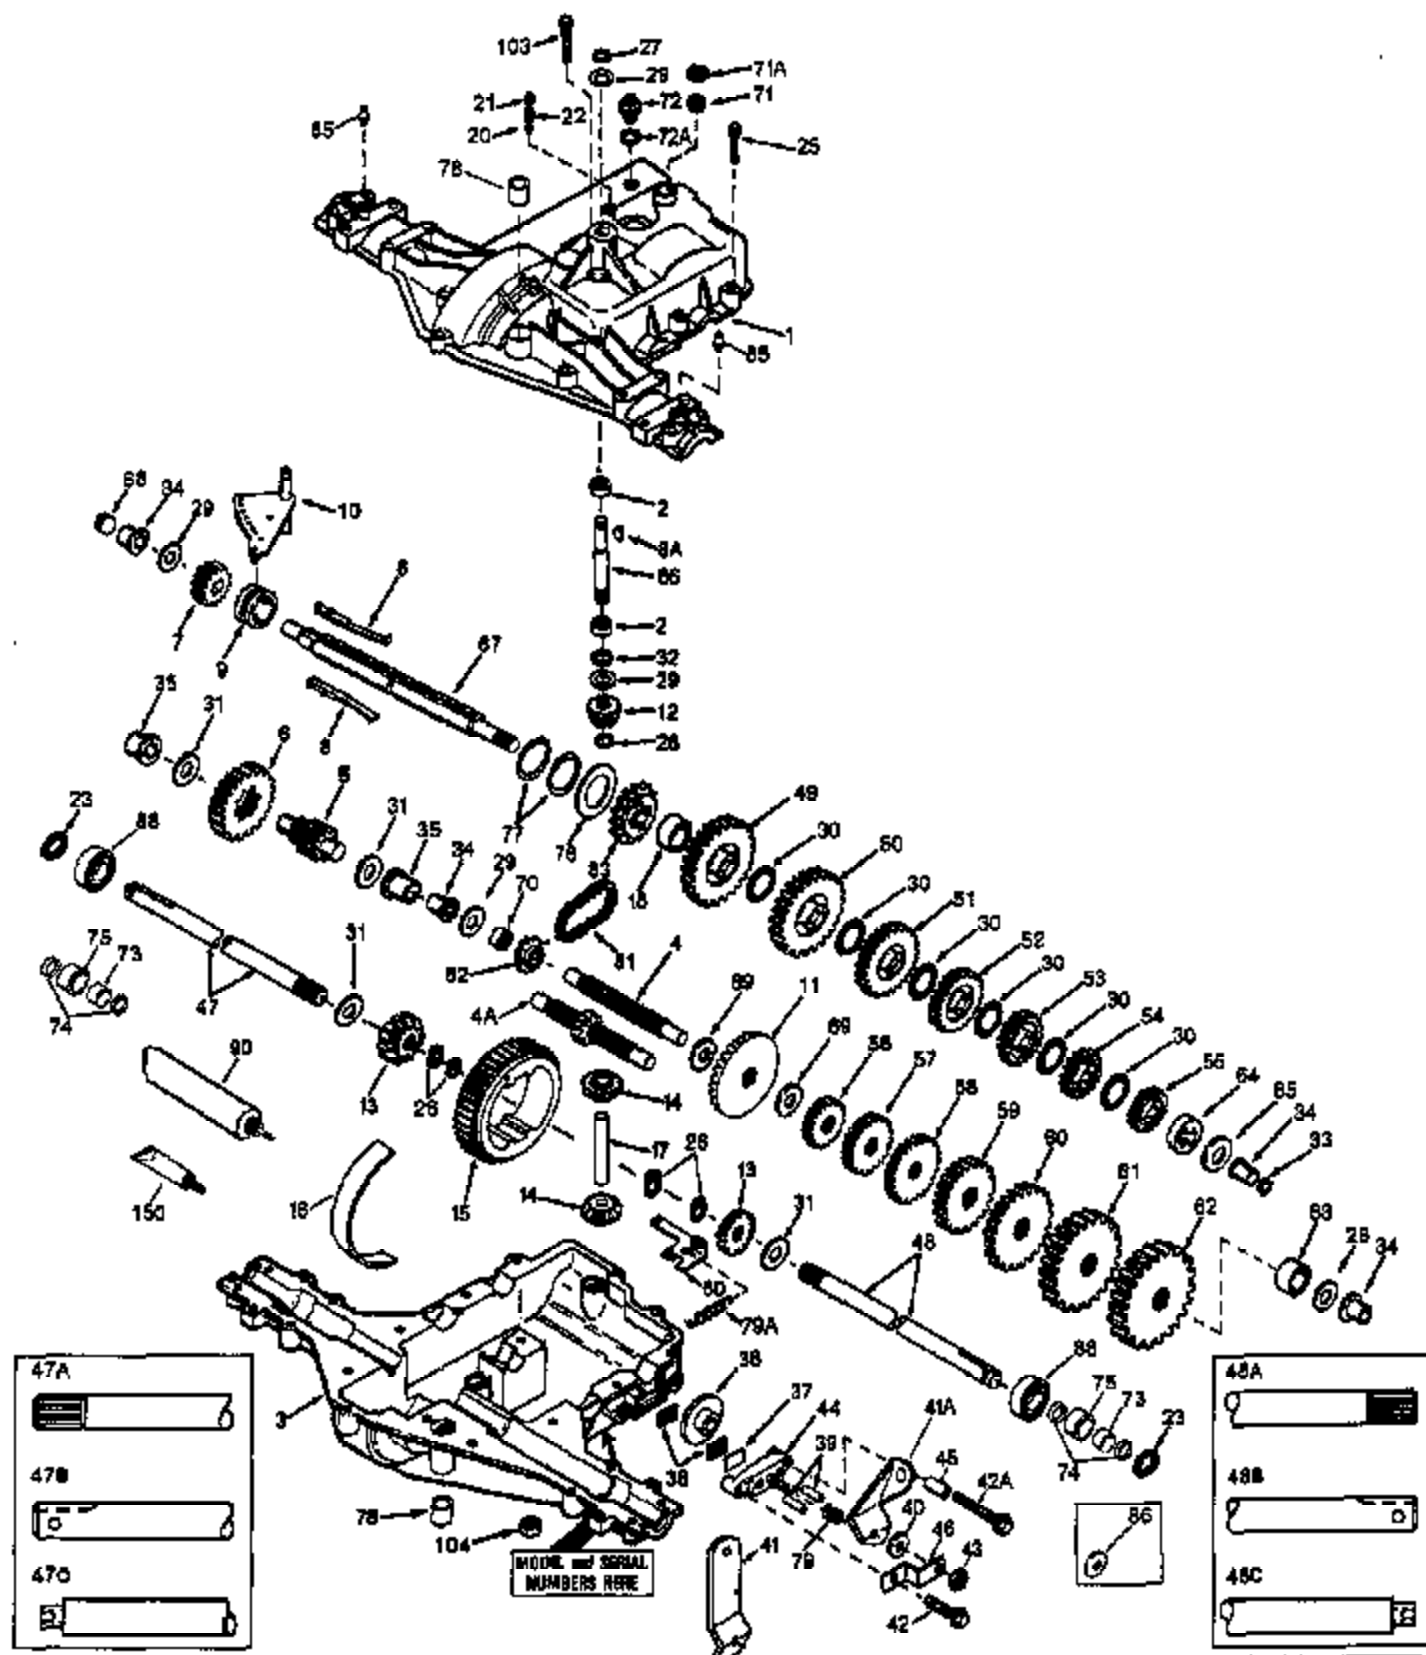

ILLUSTRATION SHOWS TYPICAL PARTS ONLY. ORDER BY PART NUMBER. PARTS NOT LISTED ARE SUPPLIED BY OEM.

- 47A
- 47B
- 47C

- 48A
- 48B
- 48C

Ref #	Part Number	Qty	Description
1	772108A	1	Transaxle Cover
2	780086A	2	Needle Bearing
3	770102A	1	Transaxle Case
4	776260A	1	Countershaft
5	776219B	1	Output Shaft & Pinion
6	778139	1	Output Gear (35 teeth)
7	778136	1	Spur Gear (15 teeth-steel)
8	792136A	4	Shift Key
8A	792047	1	Woodruff Key No. 9
9	784352	1	Shift Collar
10	784355	1	Shift Rod & Fork
11	778229	1	Bevel Gear (42 teeth)
12	778113A	1	Input Bevel Pinion
13	778368	2	Bevel Gear (13 teeth) (Incl. 14)
14	778368	2	Bevel Pinion (13 teeth) (Incl. 13)
15	778260	1	Ring Gear
17	786139	1	Drive Pin
18	786102	1	Spacer
20	792077A	1	Steel Ball, 5/16" dia.
21	792078	1	Set Screw, 3/8-16 x 3/8"
22	792079	1	Spring
23	788061	2	Seal Ring
25	792073A	16	Screw, 1/4-20 x 1-1/4"
26	792125	4	Retaining Ring (pkg. of 2)
27	792035	1	Retaining Ring
28	788040	1	Retaining Ring
29	780072	5	Washer
30	780108	4	Washer
31	780001	4	Washer
32	792001	1	"O" Ring
33	788095	1	Square Cut Ring
34	780105A	4	Flanged Bushing
35	780118A	2	Flanged Bushing
36	790003	1	Brake Disk
37	790007	1	Brake Pad Plate
38	799021	2	Brake Pad (pkg. of 2)
39	786026	2	Dowel Pin
40	792076A	1	Washer
41	790079	1	Brake Lever
42A	792085A	1	Screw 1/4-20 x 2-1/4"
42	792073A	1	Screw 1/4-20 x 1-1/4"
43	792075	1	Locknut 5/16-24
44	790025	1	Brake Pad Holder
45	786066	1	Spacer
46	786086	1	Brake Lever Bracket
47	774690	1	Axle (11-15/16" long)
48	774691	1	Axle (16-1/2" long)
49	778215	1	Spur Gear (37 teeth-steel)
50	778124A	1	Spur Gear (30 teeth)
51	778123A	1	Spur Gear (25 teeth)
52	778122A	1	Spur Gear (22 teeth)
53	778273	1	Spur Gear (19 teeth-steel)
56	778230	1	Spur Gear (12 teeth-steel)
57	778126A	1	Spur Gear (20 teeth)
58	778127A	1	Spur Gear (25 teeth)
59	778128A	1	Spur Gear (28 teeth)