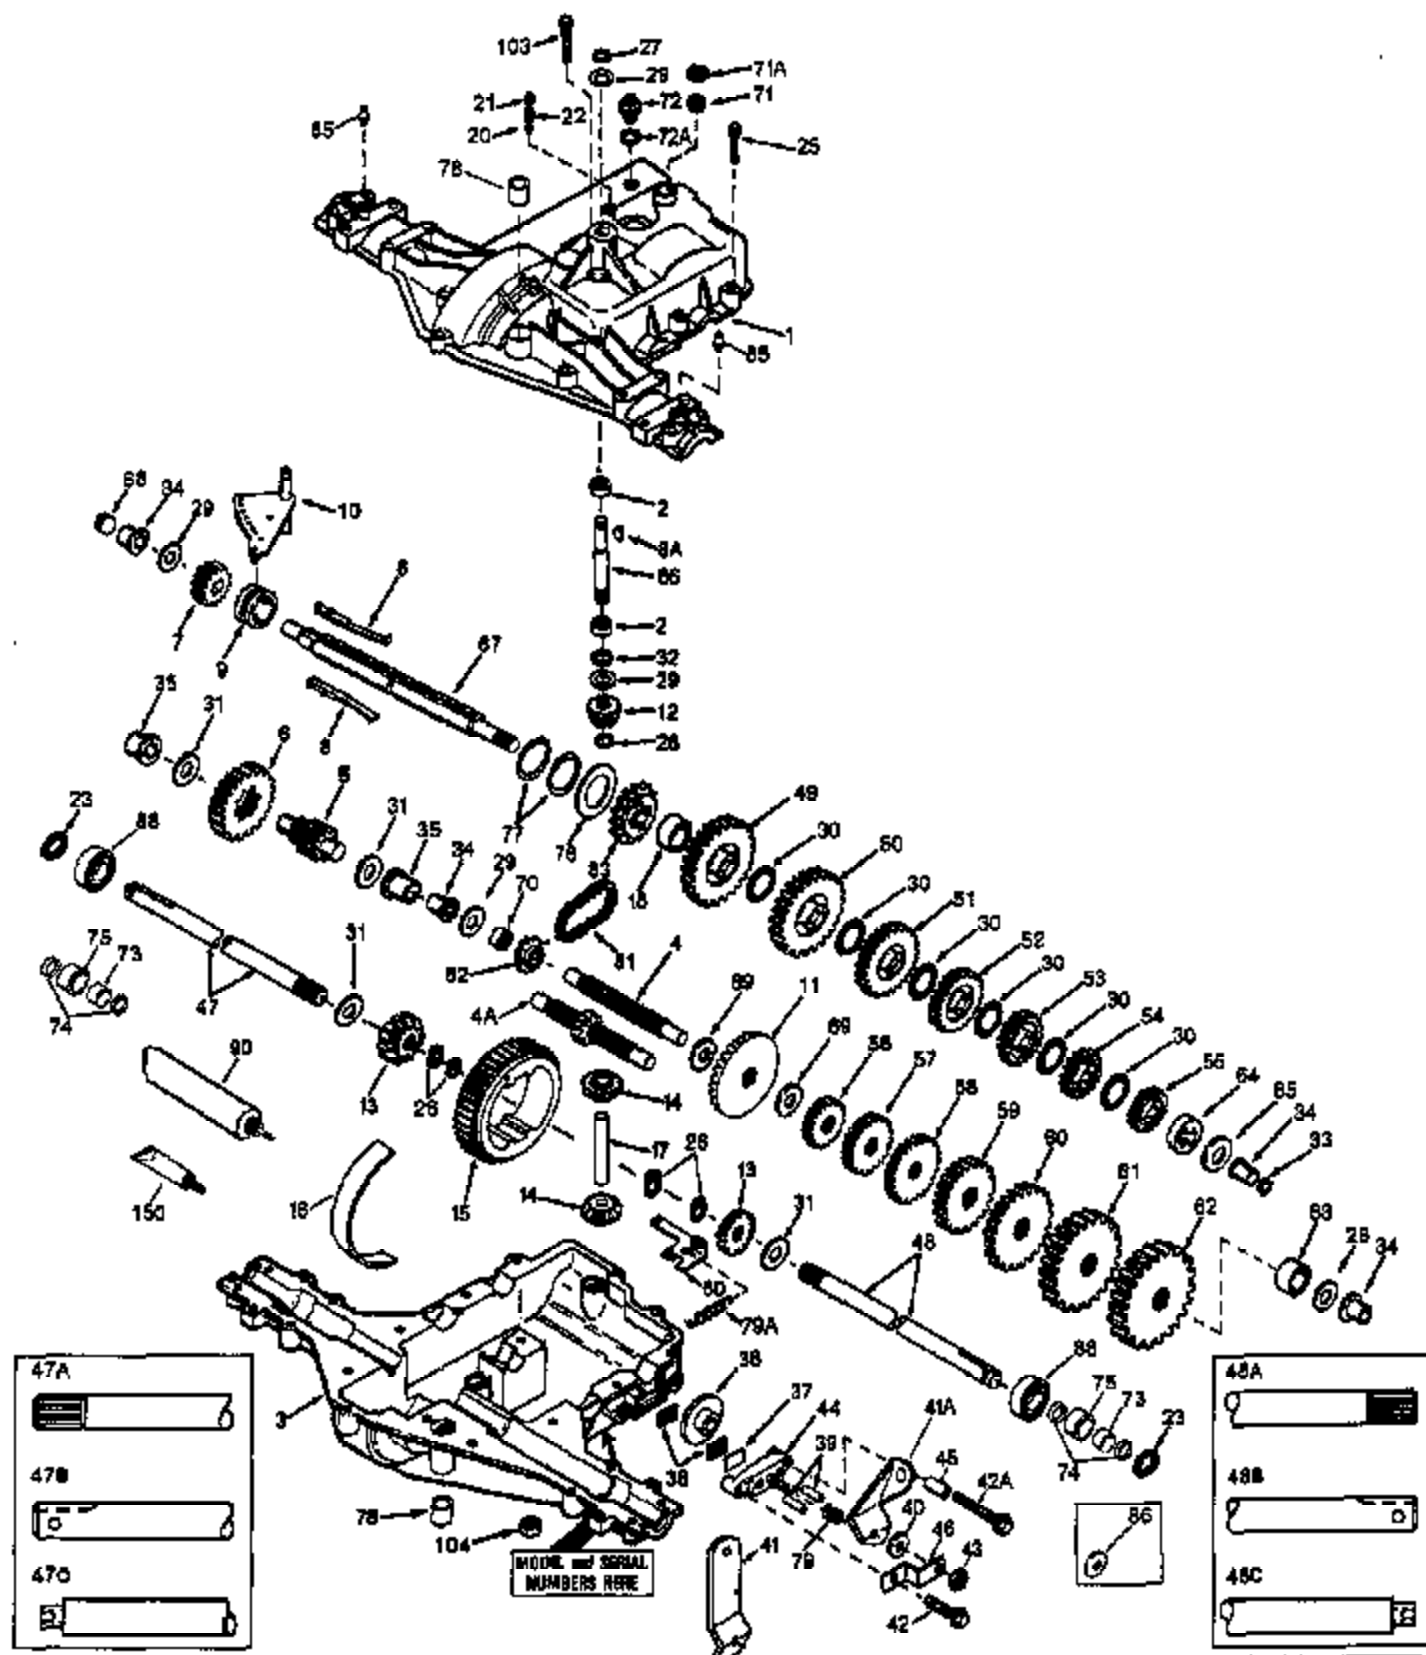

ILLUSTRATION SHOWS TYPICAL PARTS ONLY. ORDER BY PART NUMBER. PARTS NOT LISTED ARE SUPPLIED BY OEM.

Ref #	Part Number	Qty	Description
1	772108A	1	Transaxle Cover
2	780086A	2	Needle Bearing
3	770102A	1	Transaxle Case
4	776260A	1	Countershaft
5	776219B	1	Output Shaft & Pinion
6	778139	1	Output Gear (35 teeth)
7	778136	1	Spur Gear (15 teeth-steel)
8	792136A	4	Shift Key
8A	792047	1	Woodruff Key No. 9
9	784352	1	Shift Collar
10	784355	1	Shift Rod & Fork
11	778229	1	Bevel Gear (42 teeth)
12	778113A	1	Input Bevel Pinion
13	778166	2	Bevel Gear (16 teeth)
14	778131	2	Bevel Pinion (16 teeth)
15	778260	1	Ring Gear
17	786139	1	Drive Pin
18	786102	1	Spacer
20	792077A	1	Steel Ball, 5/16" dia.
21	792078	1	Set Screw, 3/8-16 x 3/8"
22	792079	1	Spring
23	788061	2	Seal Ring
25	792073A	16	Screw, 1/4-20 x 1-1/4"
26	792125	4	Retaining Ring (pkg. of 2)
27	792035	1	Retaining Ring
28	788040	1	Retaining Ring
29	780072	5	Washer
30	780108	4	Washer
31	780001	4	Washer
32	792001	1	"O" Ring
33	788095	1	Square Cut Ring
34	780105A	4	Flanged Bushing
35	780118A	2	Flanged Bushing
36	790003	1	Brake Disk
37	790007	1	Brake Pad Plate
38	799021	2	Brake Pad (pkg. of 2)
39	786026	2	Dowel Pin
40	792076A	1	Washer
41	790079	1	Brake Lever
42A	792085A	1	Screw, 1/4-20 x 2-1/4"
42	792073A	1	Screw, 1/4-20 x 1-1/4"
43	792075	1	Locknut, 5/16-24
44	790025	1	Brake Pad Holder
45	786066	1	Spacer
46	786086	1	Brake Lever Bracket
47	774690	1	Axle (11-15/16" long)
48	774691	1	Axle (16-1/2" long)
49	778215	1	Spur Gear (37 teeth-steel)
50	778124A	1	Spur Gear (30 teeth)
51	778123A	1	Spur Gear (25 teeth)
52	778122A	1	Spur Gear (22 teeth)
53	778273	1	Spur Gear (19 teeth-steel)
56	778230	1	Spur Gear (12 teeth-steel)
57	778126A	1	Spur Gear (20 teeth)
58	778127A	1	Spur Gear (25 teeth)
59	778128A	1	Spur Gear (28 teeth)