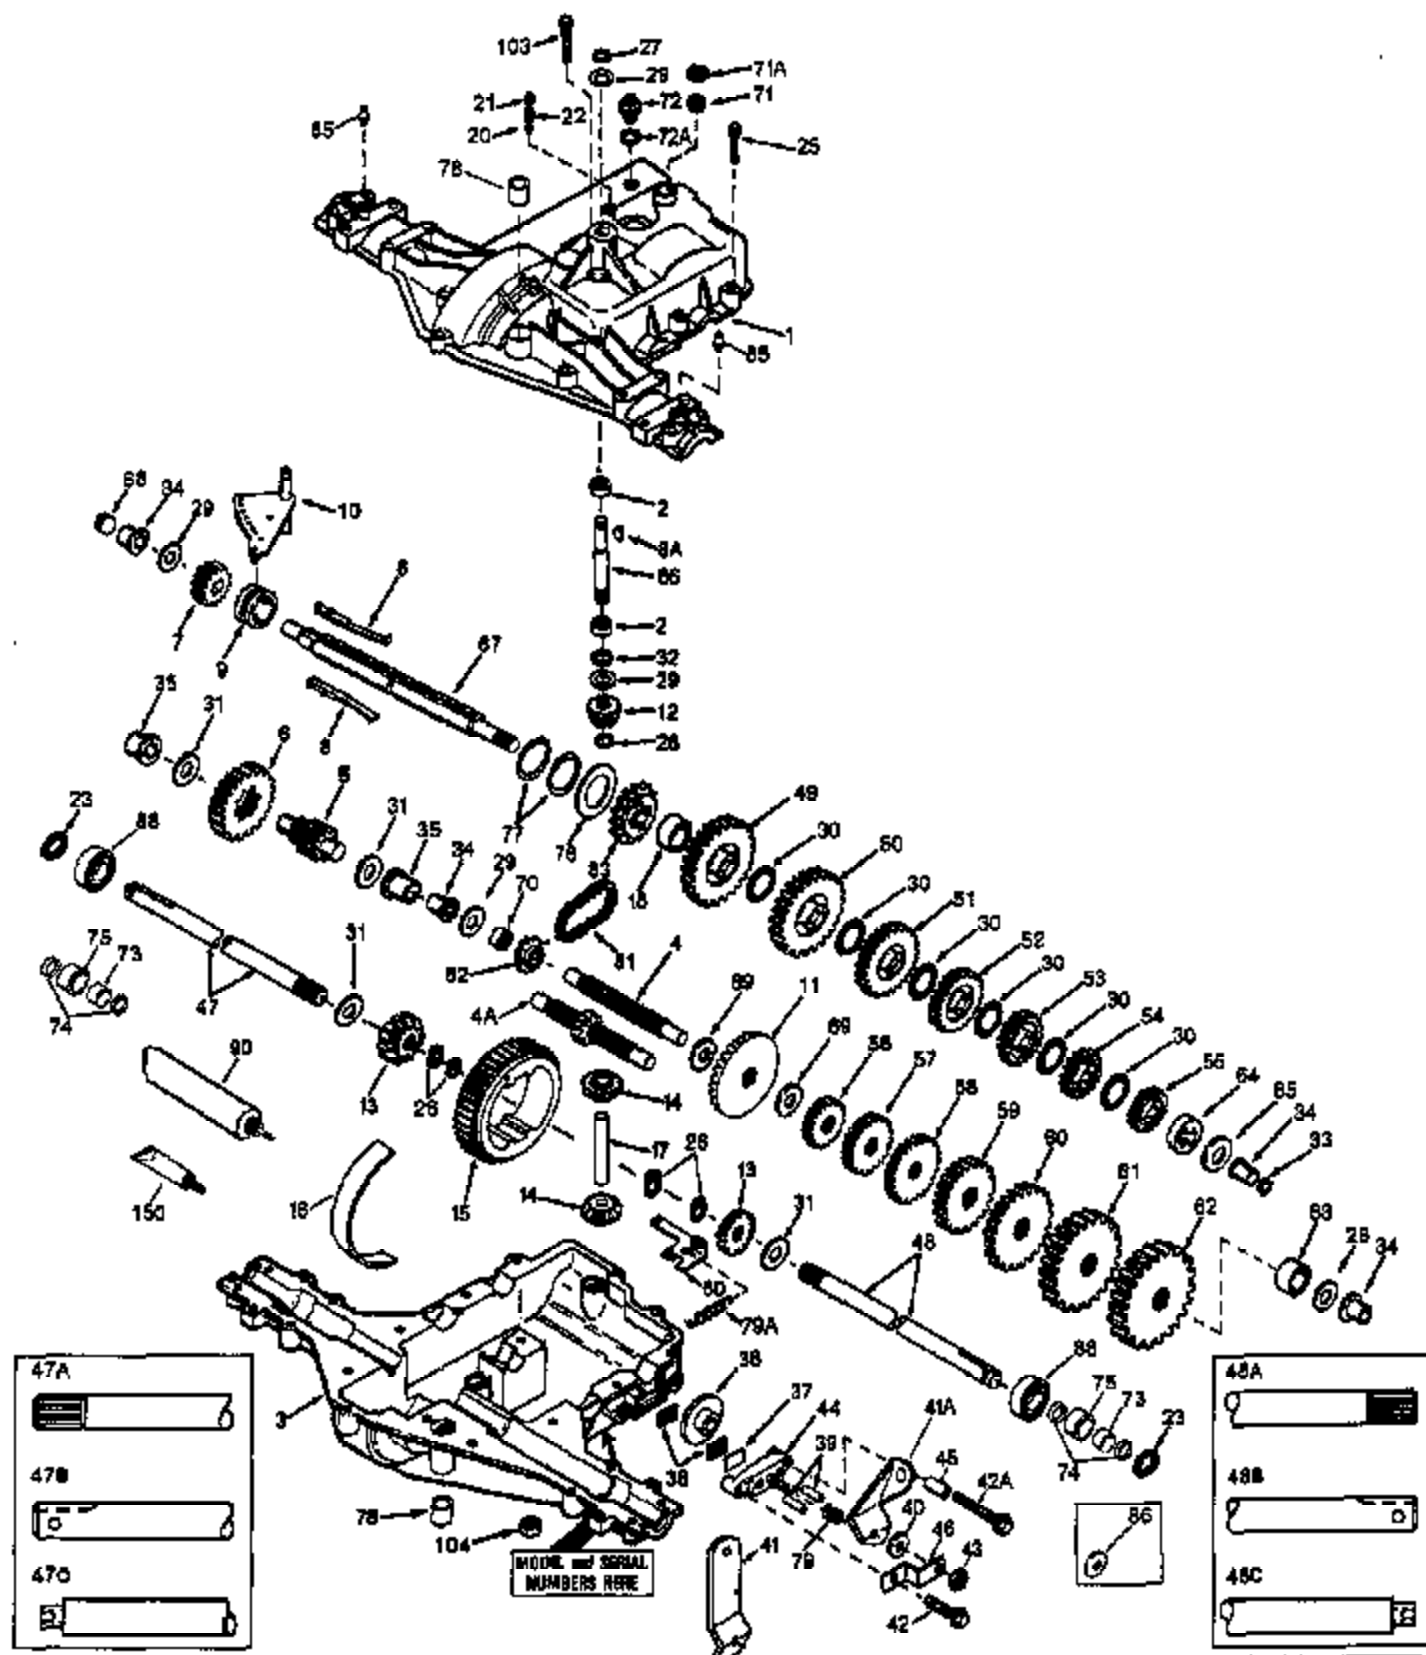

ILLUSTRATION SHOWS TYPICAL PARTS ONLY. ORDER BY PART NUMBER. PARTS NOT LISTED ARE SUPPLIED BY OEM.

Ref #	Part Number	Qty	Description
1	772108A	1	Transaxle Cover
2	780086A	2	Needle Bearing
3	770102A	1	Transaxle Case
4	776260A	1	Countershaft
5	776219B	1	Output Shaft & Pinion
6	778139	1	Output Gear (35 teeth)
7	778136	1	Spur Gear (15 teeth-steel)
8	792136A	4	Shift Key
9	784352	1	Shift Collar
10	784355	1	Shift Rod & Fork
11	778229	1	Bevel Gear (42 teeth)
12	778113A	1	Input Bevel Pinion
13	778221	2	Bevel Gear (16 teeth)
14	778068	2	Differential Pinion
15	778260	1	Ring Gear
17	786139	1	Drive Pin
18	786102	1	Spacer
20	792077A	1	Steel Ball, 5/16" dia.
21	792078	1	Set Screw, 3/8-16 x 3/8"
22	792079	1	Spring
23	788061	2	Seal Ring
25	792073A	16	Screw, 1/4-20 x 1-1/4"
26	792125	4	Retaining Ring (pkg. of 2)
27	792035	1	Retaining Ring
28	788040	1	Retaining Ring
29	780072	5	Washer
30	780108	4	Washer
31	780001	4	Washer
32	792001	1	"O" Ring
33	788051A	1	Square Cut Ring
34	780105A	4	Flanged Bushing
35	780118A	2	Flanged Bushing
36	790003	1	Brake Disk
37	790007	1	Brake Pad Plate
38	799021	2	Brake Pad (pkg. of 2)
39	786026	2	Dowel Pin
40	792076A	1	Washer
41	790079	1	Brake Lever
42	792073A	1	Screw, 1/4-20 x 1-1/4"
42A	792085A	1	Screw, 1/4-20 x 2-1/4"
43	792075	1	Locknut, 5/16-24
44	790025	1	Brake Pad Holder
45	786066	1	Spacer
46	786086	1	Brake Lever Bracket
47	774690	1	Axle (11-15/16" long)
48	774691	1	Axle (16-1/2" long)
49	778215	1	Spur Gear (37 teeth-steel)
50	778124A	1	Spur Gear (30 teeth)
51	778123A	1	Spur Gear (25 teeth)
52	778122A	1	Spur Gear (22 teeth)
53	778273	1	Spur Gear (19 teeth-steel)
56	778230	1	Spur Gear (12 teeth-steel)
57	778126A	1	Spur Gear (20 teeth)
58	778127A	1	Spur Gear (25 teeth)
59	778128A	1	Spur Gear (28 teeth)
60	778163	1	Spur Gear (31 teeth)