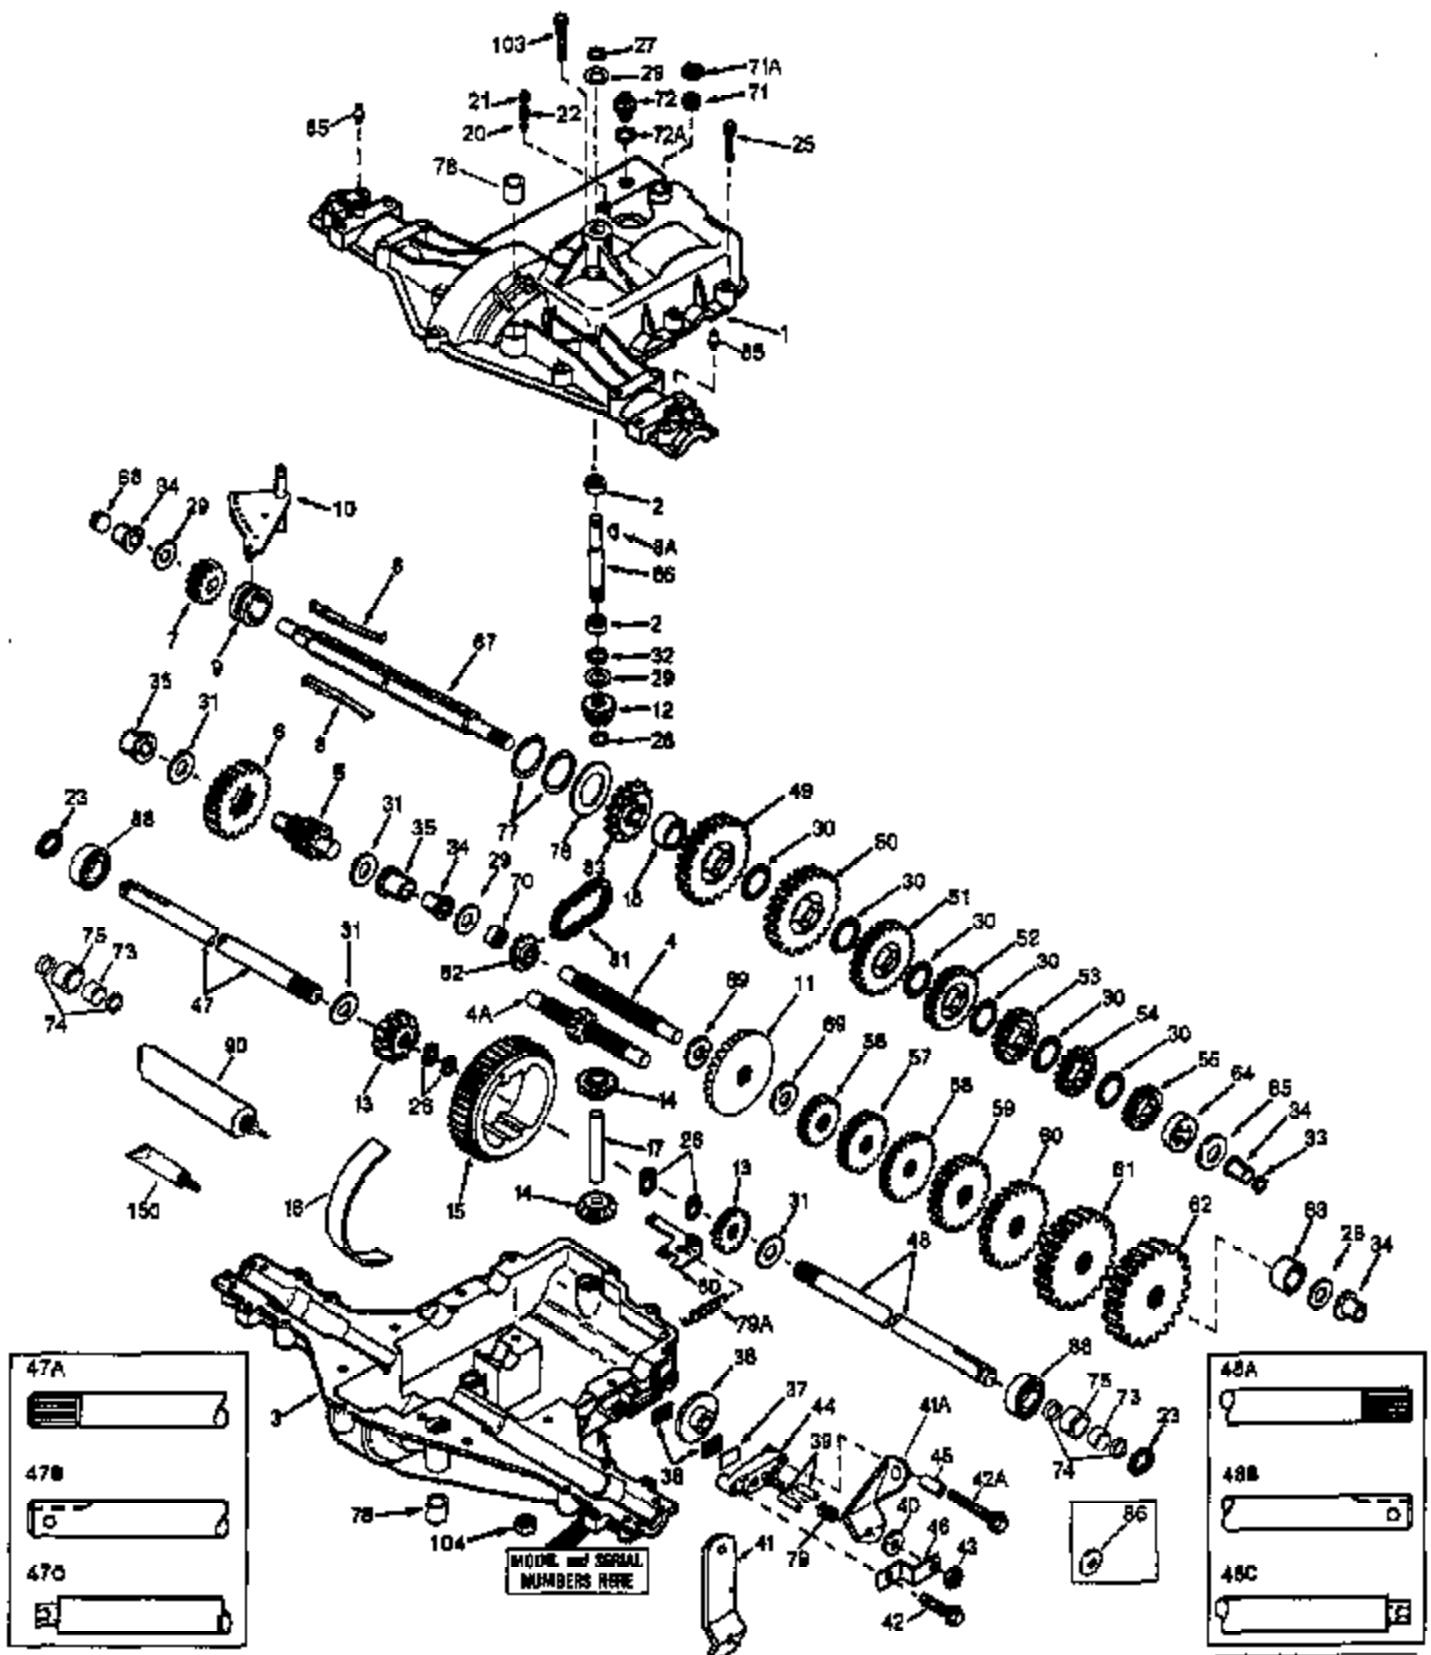

ILLUSTRATION SHOWS TYPICAL PARTS ONLY. ORDER BY PART NUMBER. PARTS NOT LISTED ARE SUPPLIED BY OEM.

- 47A
- 47B
- 47C

- 48A
- 48B
- 48C

MODEL and SERIAL NUMBERS HERE

Ref #	Part Number	Qty	Description
1	772140	1	Transaxle Cover
2	780086A	2	Needle Bearing
3	770102A	1	Transaxle Case
4	776260A	1	Countershaft
5	776219A	1	Output Shaft & Pinion
6	778139	1	Output Gear (35 teeth)
7	778136	1	Spur Gear (15 teeth-steel)
8	792136A	2	Shift Key
9	784352	1	Shift Collar
10	784337A	1	Shift Fork
11	778229	1	Bevel Gear (42 teeth)
12	778113A	1	Input Bevel Pinion
13	778221	2	Bevel Gear (16 teeth)
14	778068	2	Differential Pinion
15	778260	1	Ring Gear
17	786139	1	Drive Pin
18	786102	1	Spacer
20	792077A	1	Steel Ball, 5/16" dia.
21	792078	1	Set Screw, 3/8-16 x 3/8"
22	792079	1	Spring
23	788061	2	Seal Ring
25	792073A	17	Screw, 1/4-20 x 1-1/4"
26	792125	4	Retaining Ring (pkg of 2)
27	792035	1	Retaining Ring
28	788040	1	Retaining Ring
29	780072	5	Washer
30	780108	4	Washer
31	780001	4	Washer
32	792001	1	"O" Ring
33	788051A	1	Square Cut Ring
34	780105A	4	Flanged Bushing
35	780118A	2	Flanged Bushing
36	790003	1	Brake Disk
37	790007	1	Brake Pad Plate
38	799021	2	Brake Pad (pkg. of 2)
39	786026	2	Dowel Pin
40	792076A	1	Washer
41	790051	1	Brake Lever
42	792073A	2	Screw, 1/4-20 x 1-1/4"
43	792075	1	Locknut, 5/16-24
44	790025	1	Brake Pad Holder
46	786086	1	Brake Lever Bracket
47	774981	1	Axle (10-17/32" long)
48	774982	1	Axle (15-3/32" long)
49	778183	1	Spur Gear (35 teeth)
50	778124A	1	Spur Gear (30 teeth)
51	778123A	1	Spur Gear (25 teeth)
52	778122A	1	Spur Gear (22 teeth)
53	778121A	1	Spur Gear (20 teeth)
56	778193	1	Spur Gear (15 teeth- steel)
57	778126A	1	Spur Gear (20 teeth)
58	778127A	1	Spur Gear (25 teeth)
59	778128A	1	Spur Gear (28 teeth)
60	778129A	1	Spur Gear (30 teeth)
63	786071	1	Countershaft Spacer 1-1/8" x 3/8"
64	786072	1	Output Shaft Spacer 1-3/8" x 3/8"