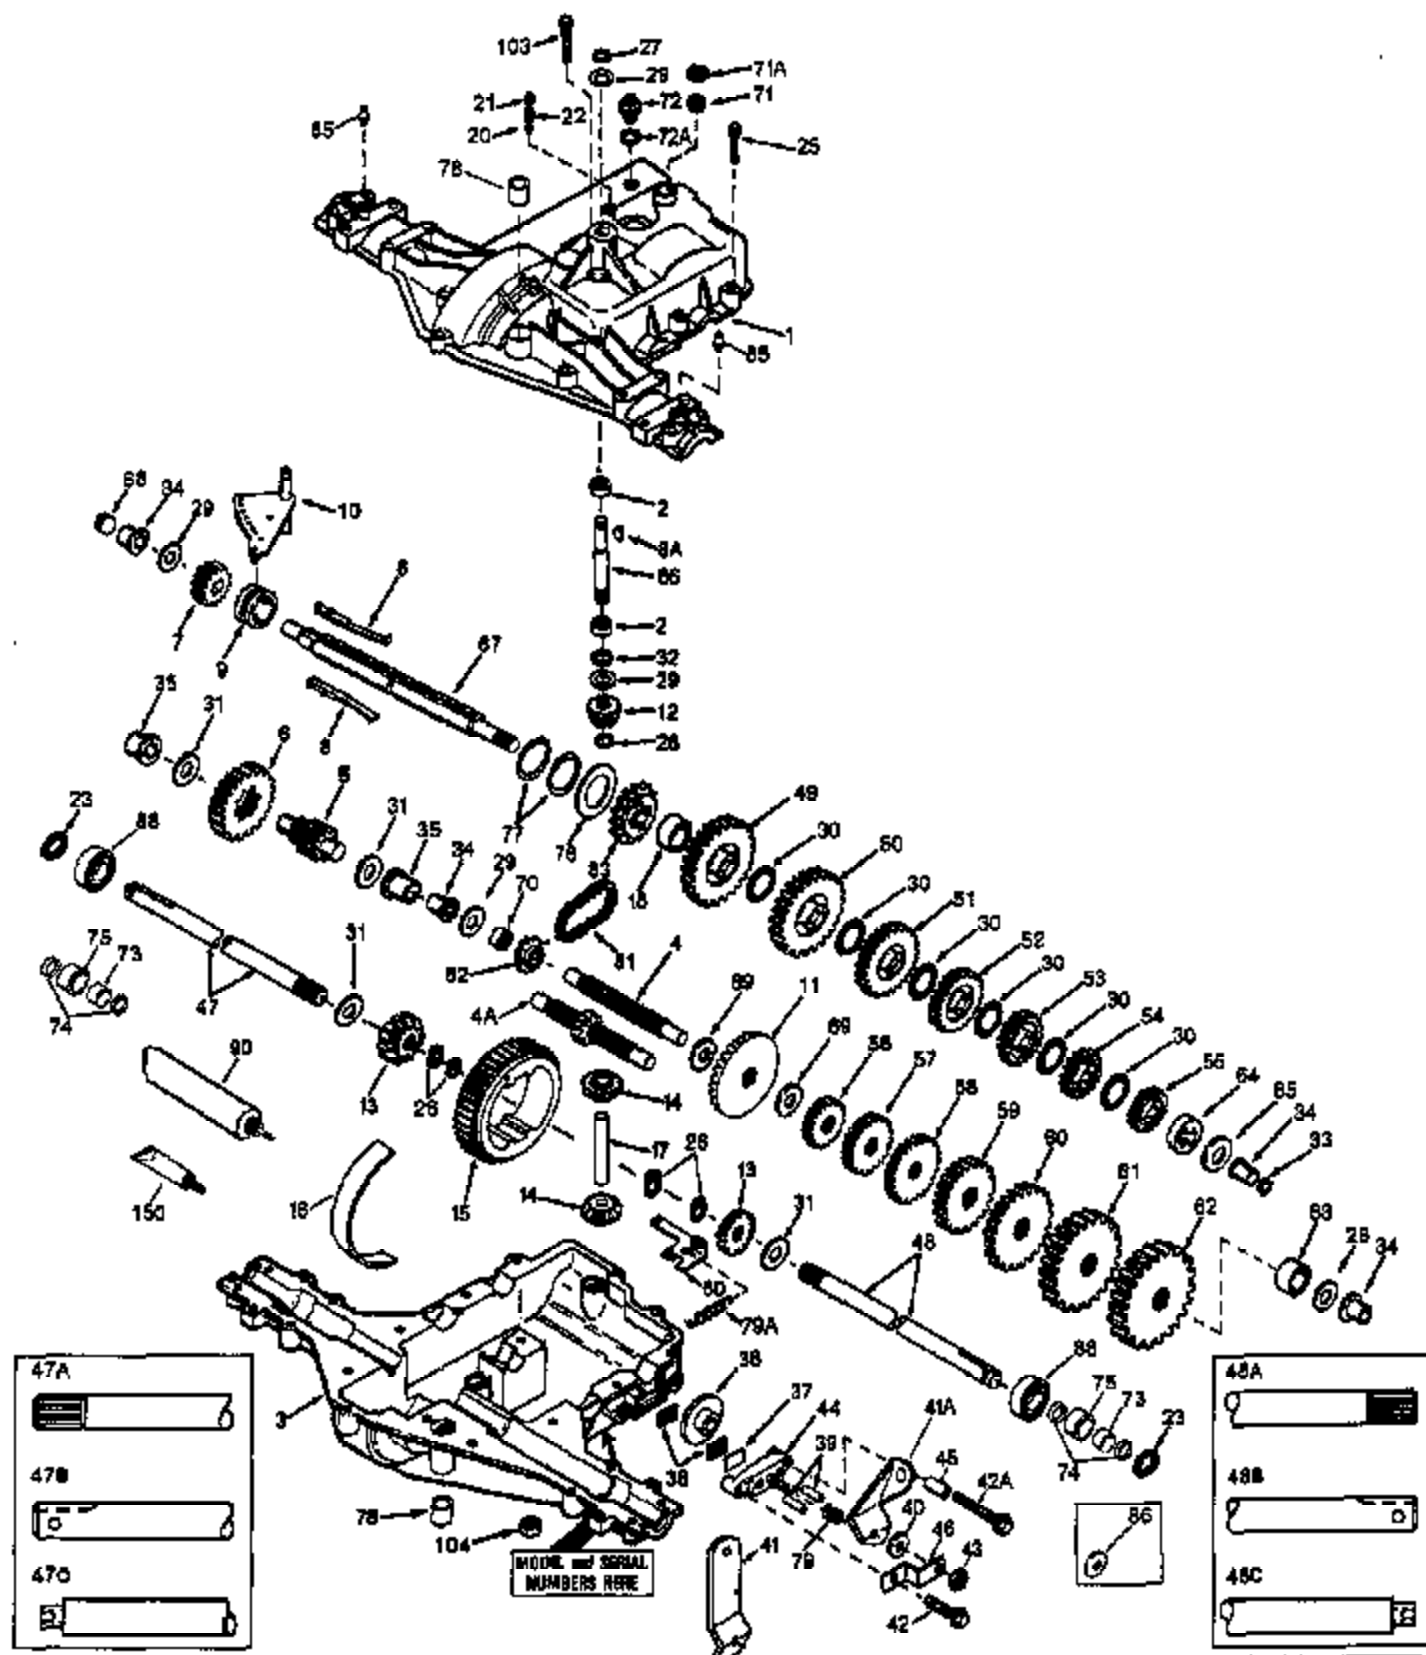

ILLUSTRATION SHOWS TYPICAL PARTS ONLY. ORDER BY PART NUMBER. PARTS NOT LISTED ARE SUPPLIED BY OEM.

Ref #	Part Number	Qty	Description
1	772108A	1	Transaxle Cover
2	780086A	2	Needle Bearing
3	770102A	1	Transaxle Case
4	776260A	1	Countershaft
5	776219A	1	Output Shaft & Pinion
6	778139	1	Output Gear (35 teeth)
7	778136	1	Spur Gear (15 teeth-steel)
8	792136A	2	Shift Key
9	784352	1	Shift Collar
10	784362	1	Shift Rod & Fork
11	778229	1	Bevel Gear (42 teeth)
12	778113A	1	Input Bevel Pinion
13	778221	2	Bevel Gear (16 teeth)
14	778068	2	Differential Pinion
15	778260	1	Ring Gear
17	786139	1	Drive Pin
18	786102	1	Spacer
20	792077A	1	Steel Ball, 5/16" dia.
21	792078	1	Set Screw, 3/8-16 x 3/8"
22	792079	1	Spring
23	788061	2	Seal Ring
25	792073A	17	Screw, 1/4-20 x 1-1/4"
26	792125	4	Retaining Ring (pkg. of 2)
27	792161	1	Retaining Ring
28	788040	1	Retaining Ring
29	780072	5	Washer
30	780108	4	Washer
31	780001	4	Washer
32	792001	1	"O" Ring
33	788051A	1	Square Cut Ring
34	780105A	4	Flanged Bushing
35	780118A	2	Flanged Bushing
36	790003	1	Brake Disk
37	790007	1	Brake Pad Plate
38	799021	2	Brake Pad (pkg of 2)
39	786026	2	Dowel Pin
40	792076A	1	Washer
41	790031	1	Brake Lever
42	792073A	2	Screw, 1/4-20 x 1-1/4"
43	792075	1	Locknut, 5/16-24
44	790025	1	Brake Pad Holder
46	786086	1	Brake Lever Bracket
47	774697	1	Axle (11-13/16" long)
48	774738	1	Axle (16-7/16" long)
49	778215	1	Spur Gear (37 teeth)
50	778124A	1	Spur Gear (30 teeth)
51	778123A	1	Spur Gear (25 teeth)
52	778122A	1	Spur Gear (22 teeth)
53	778273	1	Spur Gear (19 teeth-steel)
56	778230	1	Spur Gear (12 teeth-steel)
57	778126A	1	Spur Gear (20 teeth)
58	778127A	1	Spur Gear (25 teeth)
59	778128A	1	Spur Gear (28 teeth)
60	778163	1	Spur Gear (31 teeth)
63	786071	1	Countershaft Spacer
64	786072	1	Output Shaft Spacer