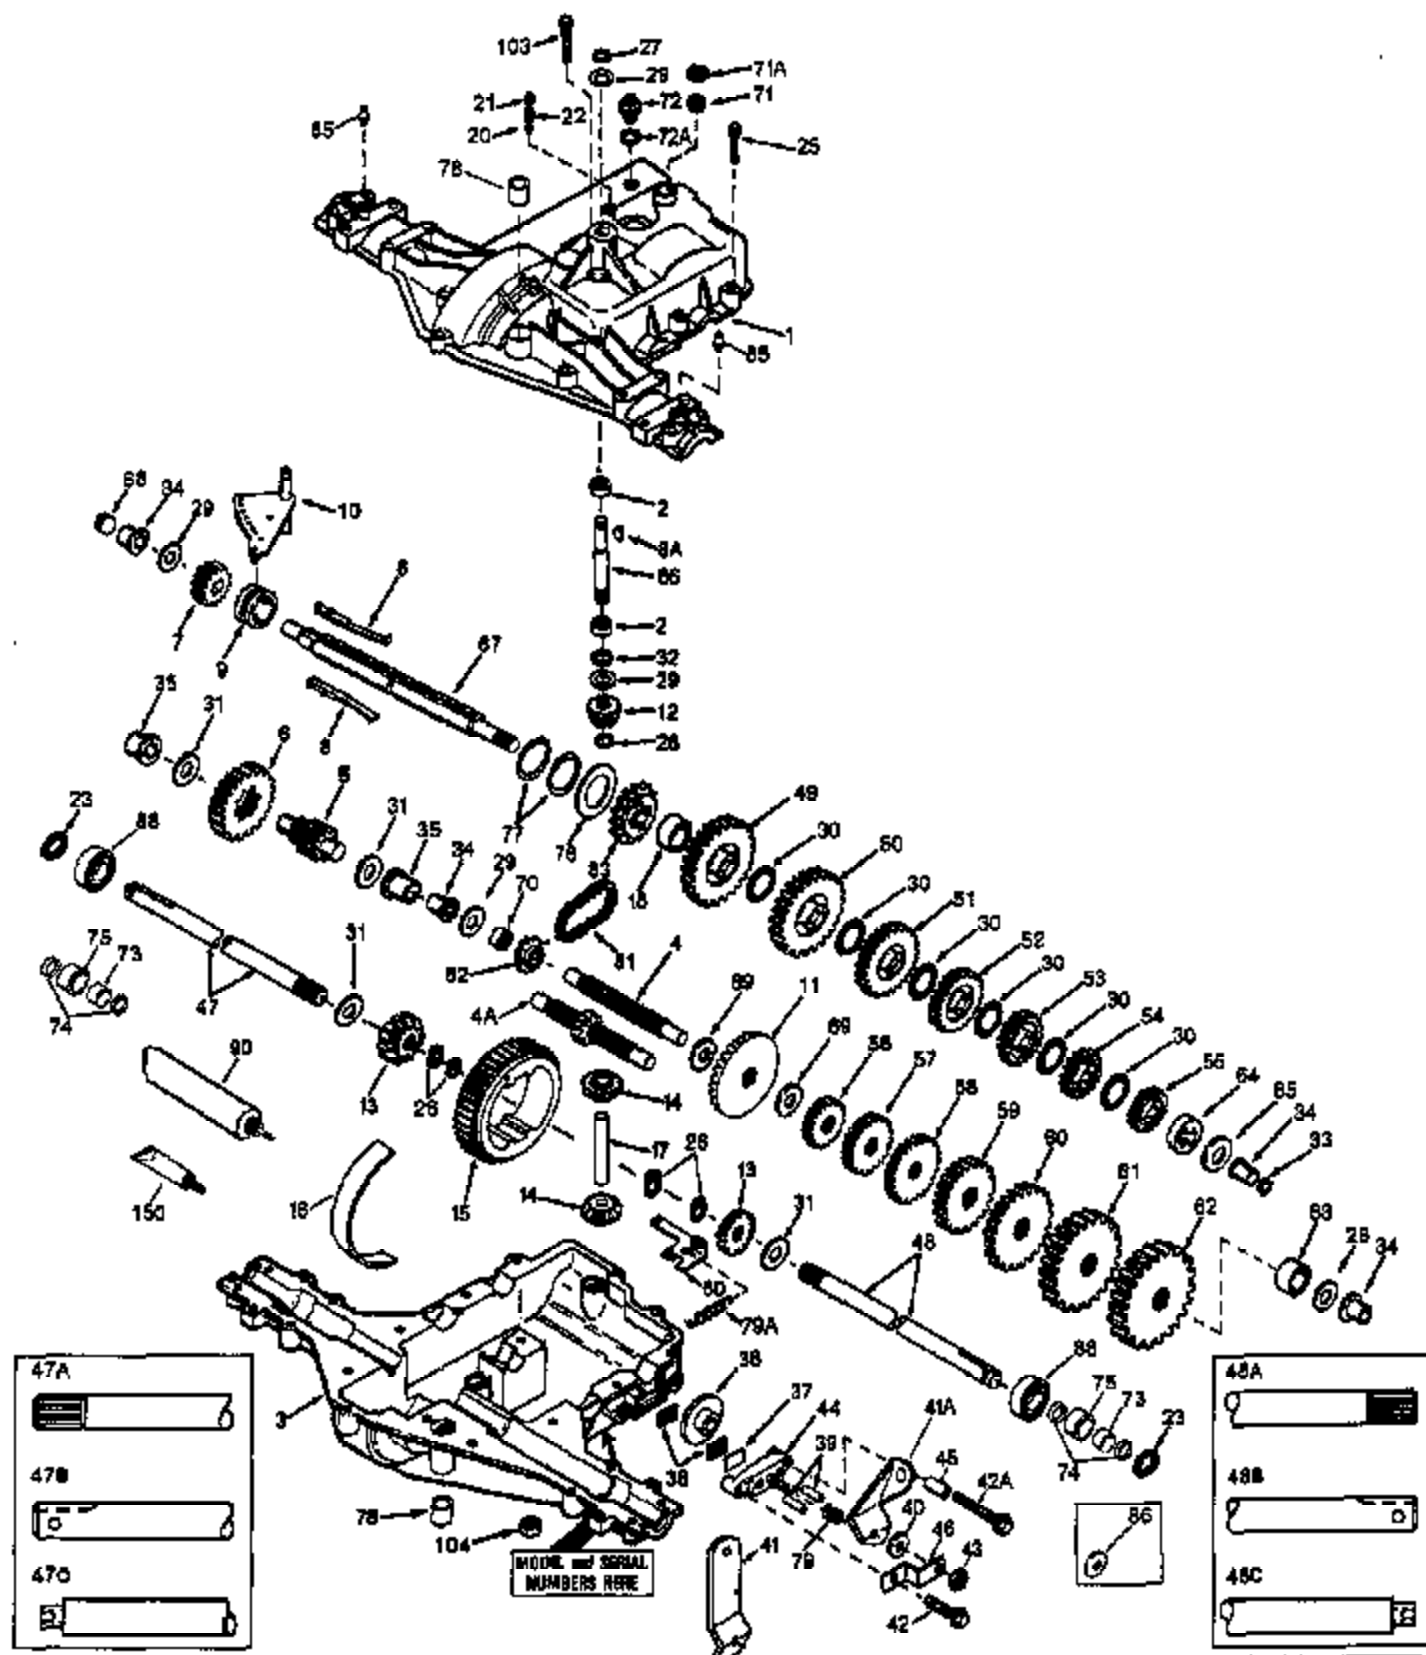

ILLUSTRATION SHOWS TYPICAL PARTS ONLY. ORDER BY PART NUMBER. PARTS NOT LISTED ARE SUPPLIED BY OEM.

Ref #	Part Number	Qty	Description
1	772108A	1	Transaxle Cover
2	780086A	2	Needle Bearing
3	770102A	1	Transaxle Case
4	776260A	1	Countershaft
5	776219A	1	Output Shaft & Pinion
6	778139	1	Output Gear (35 teeth)
7	778136	1	Spur Gear (15 teeth-steel)
8	792136A	2	Shift Key
9	784352	1	Shift Collar
10	784362	1	Shift Rod & Fork
11	778229	1	Bevel Gear (42 teeth)
12	778113A	1	Input Bevel Pinion
13	778221	2	Bevel Gear (16 teeth)
14	778068	2	Differential Pinion
15	778260	1	Ring Gear
17	786139	1	Drive Pin
18	786102	1	Spacer
20	792077A	1	Steel Ball, 5/16" dia.
21	792078	1	Set Screw, 3/8-16 x 3/8"
22	792079	1	Spring
23	788061	2	Seal Ring
25	792073A	17	Screw, 1/4-20 x 1-1/4"
26	792125	4	Retaining Ring (pkg. of 2)
27	792035	1	Retaining Ring
28	788040	1	Retaining Ring
29	780072	5	Washer
30	780108	4	Washer
31	780001	4	Washer
32	792001	1	"O" Ring
33	788051A	1	Square Cut Ring
34	780105A	4	Flanged Bushing
35	780118A	2	Flanged Bushing
36	790003	1	Brake Disk
37	790007	1	Brake Pad Plate
38	799021	2	Brake Pad (pkg of 2)
39	786026	2	Dowel Pin
40	792076A	1	Washer
41	790031	1	Brake Lever
42	792073A	2	Screw, 1/4-20 x 1-1/4"
43	792075	1	Locknut, 5/16-24
44	790025	1	Brake Pad Holder
46	786086	1	Brake Lever Bracket
47	774697	1	Axle (11-13/16" long)
48	774738	1	Axle (16-7/16" long)
49	778215	1	Spur Gear (37 teeth)
50	778124A	1	Spur Gear (30 teeth)
51	778123A	1	Spur Gear (25 teeth)
52	778122A	1	Spur Gear (22 teeth)
53	778273	1	Spur Gear (19 teeth-steel)
56	778230	1	Spur Gear (12 teeth-steel)
57	778126A	1	Spur Gear (20 teeth)
58	778127A	1	Spur Gear (25 teeth)
59	778128A	1	Spur Gear (28 teeth)
60	778163	1	Spur Gear (31 teeth)
63	786071	1	Countershaft Spacer
64	786072	1	Output Shaft Spacer