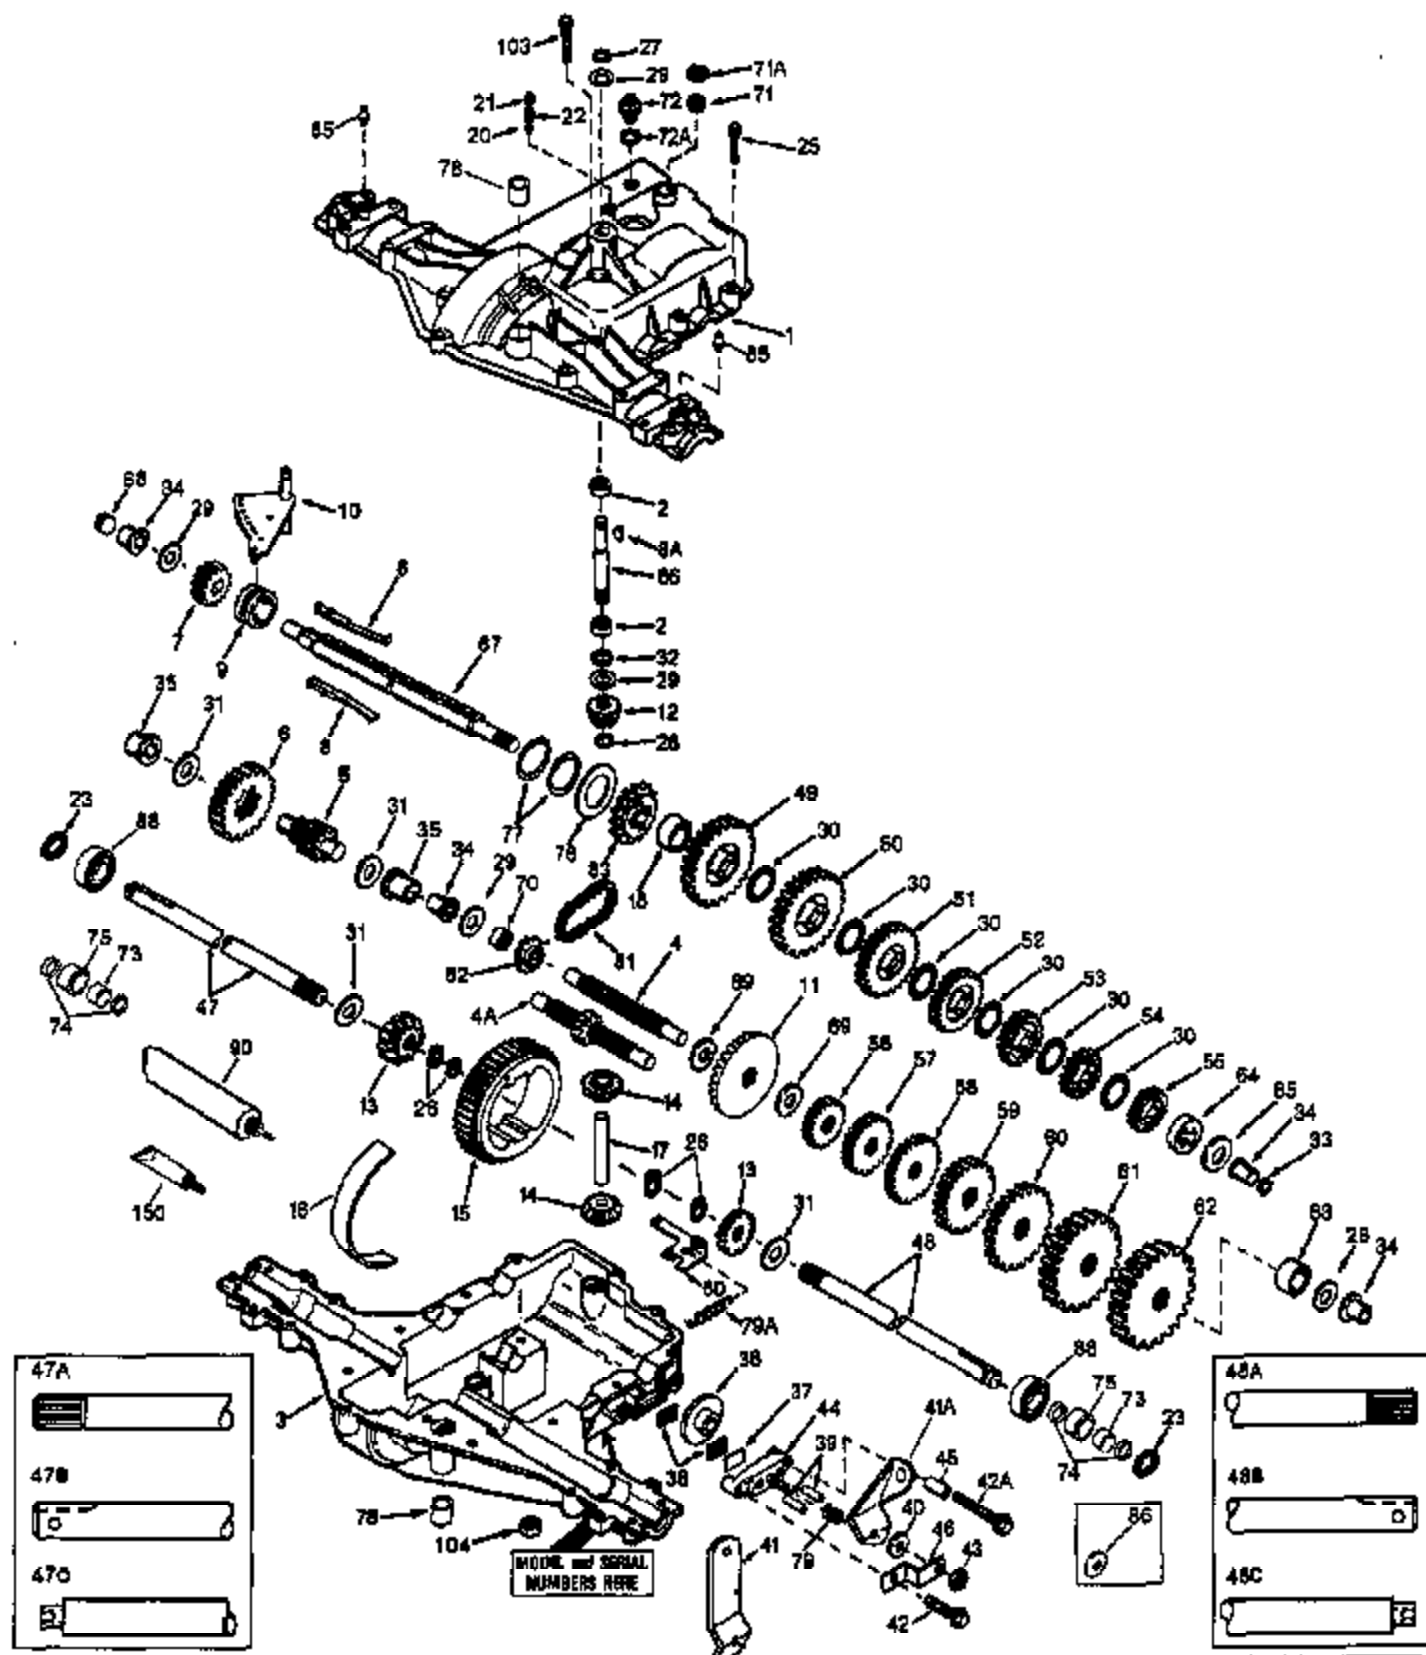

ILLUSTRATION SHOWS TYPICAL PARTS ONLY. ORDER BY PART NUMBER. PARTS NOT LISTED ARE SUPPLIED BY OEM.

Ref #	Part Number	Qty	Description
1	772132	1	Transaxle Cover
2	780086A	2	Needle Bearing
3	770102A	1	Transaxle Case
4	776260A	1	Countershaft
5	776219A	1	Output Shaft & Pinion
6	778139	1	Output Gear (35 teeth)
7	778136	1	Spur Gear (15 teeth-steel)
8	792136A	2	Shift Key
9	784352	1	Shift Collar
10	784374	1	Shift Rod & Fork
11	778229	1	Bevel Gear (42 teeth)
12	778113A	1	Input Bevel Pinion
13	778221	2	Bevel Gear (16 teeth)
14	778068	2	Differential Pinion
15	778260	1	Ring Gear
17	786139	1	Drive Pin
18	786102	1	Spacer
20	792077A	1	Steel Ball, 5/16" dia.
21	792078	1	Set Screw, 3/8-16 x 3/8"
22	792079	1	Spring
23	788061	2	Seal Ring
25	792073A	17	Screw, 1/4-20 x 1-1/4"
26	792125	4	Retaining Ring (pkg. of 2)
27	792035	1	Retaining Ring
28	788040	1	Retaining Ring
29	780072	5	Washer
30	780108	5	Washer
31	780001	4	Washer
32	792001	1	"O" Ring
33	788051A	1	Square Cut Ring
34	780105A	4	Flanged Bushing
35	780118A	2	Flanged Bushing
36	790003	1	Brake Disk
37	790007	1	Brake Pad Plate
38	799021	2	Brake Pad (pkg of 2)
39	786026	2	Dowel Pin
40	792076A	1	Washer
41	790057	1	Brake Lever
42	792073A	2	Screw, 1/4-20 x 1-1/4"
43	792075	1	Locknut, 5/16-24
44	790025	1	Brake Pad Holder
46	786086	1	Brake Lever Bracket
47	774638	1	Axle (12-3/8" long)
48	774837	1	Axle (17" long)
49	778215	1	Spur Gear (37 teeth)
50	778125	1	Spur Gear (35 teeth)
51	778124A	1	Spur Gear (30 teeth)
52	778123A	1	Spur Gear (25 teeth)
53	778122A	1	Spur Gear (22 teeth)
54	778273	1	Spur Gear (19 teeth)
56	778230	1	Spur Gear (12 teeth)
57	778151	1	Spur Gear (15 teeth)
58	778126A	1	Spur Gear (20 teeth)
59	778127A	1	Spur Gear (25 teeth)
60	778128A	1	Spur Gear (28 teeth)
61	778163	1	Spur Gear (31 teeth)