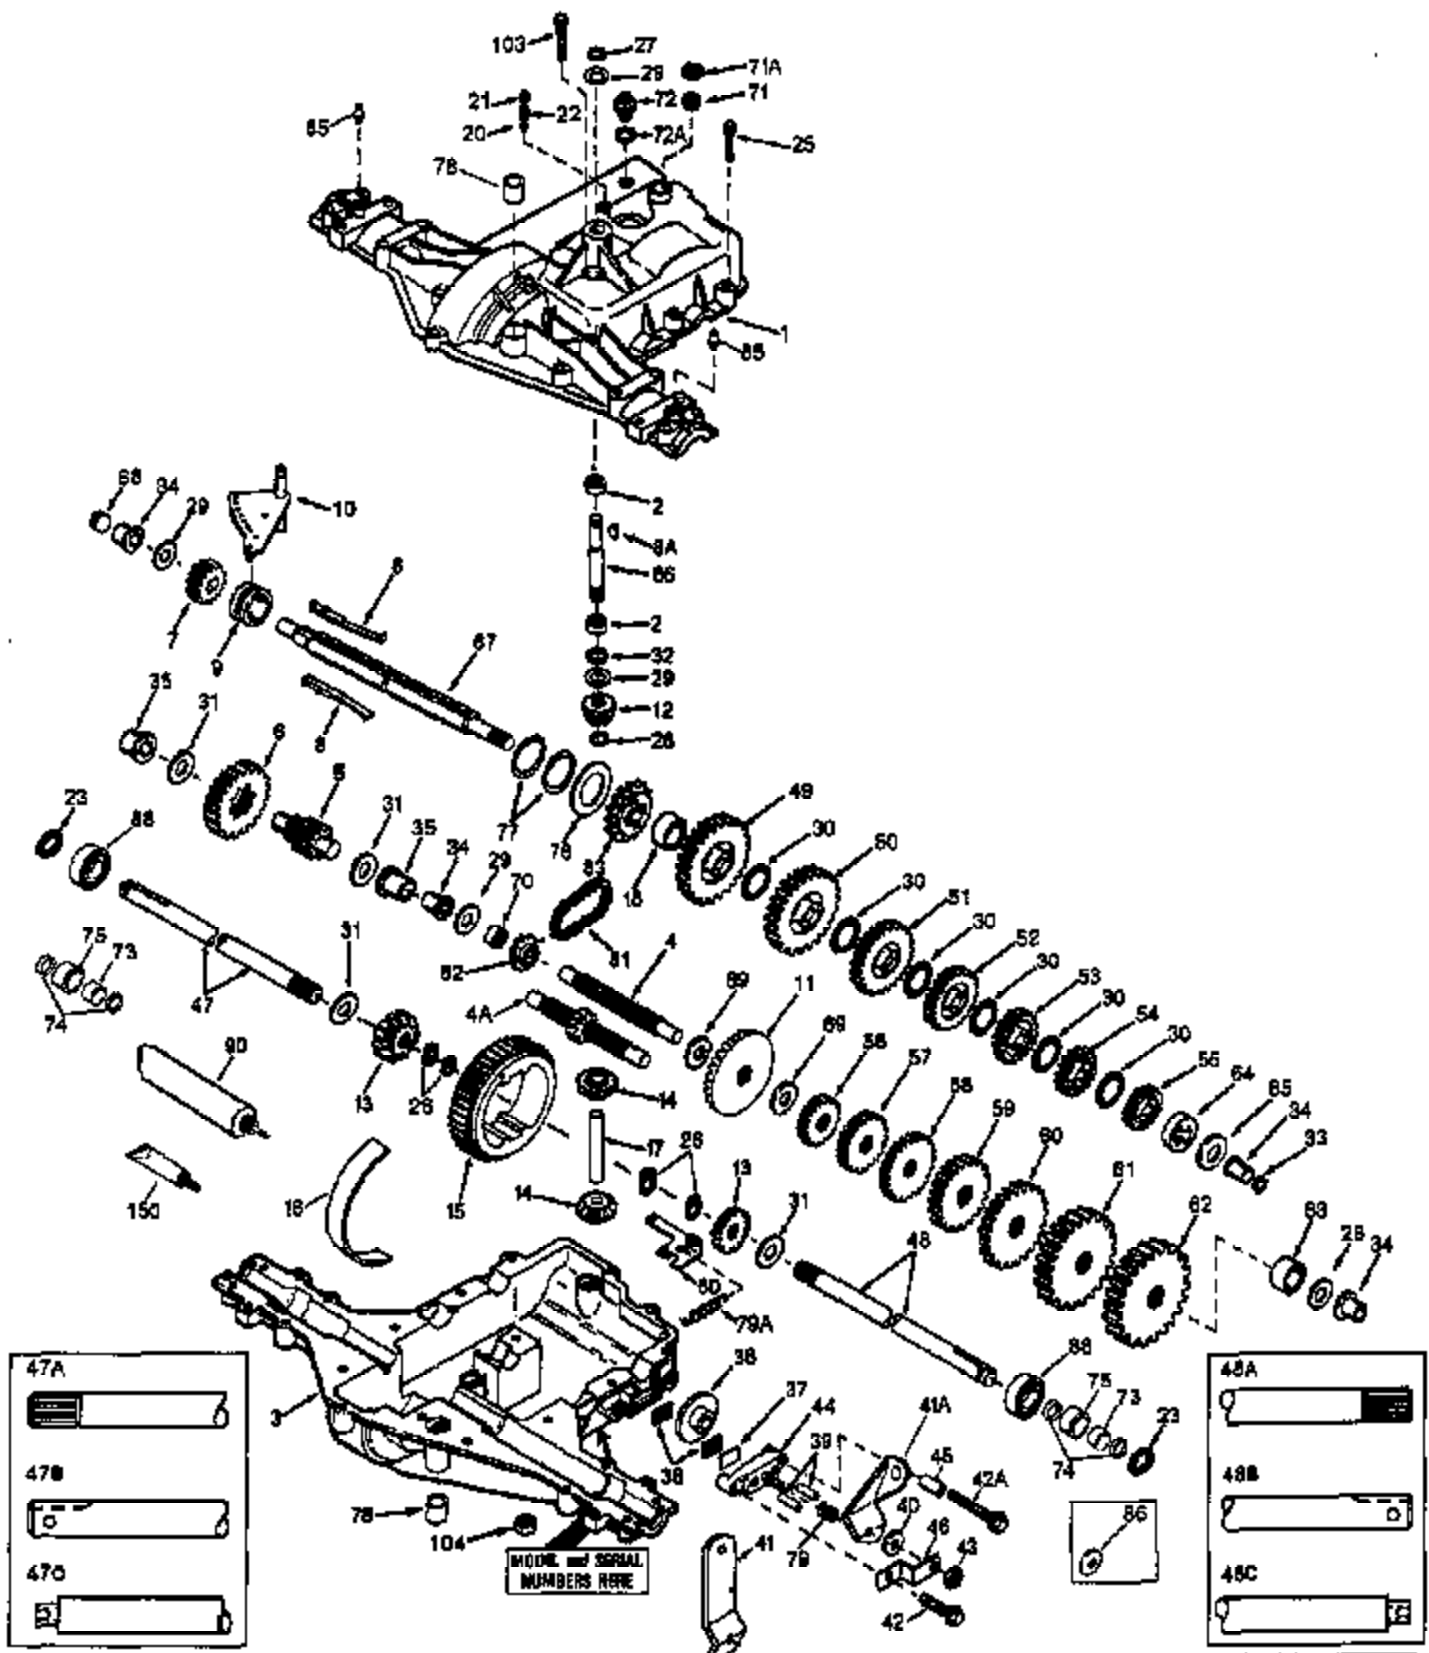

ILLUSTRATION SHOWS TYPICAL PARTS ONLY. ORDER BY PART NUMBER. PARTS NOT LISTED ARE SUPPLIED BY OEM.

Ref #	Part Number	Qty	Description
1	772108A	1	Transaxle Cover
2	780086A	2	Needle Bearing
3	770102A	1	Transaxle Case
4	776260A	1	Countershaft
5	776219A	1	Output Shaft & Pinion
6	778139	1	Output Gear (35 teeth)
7	778136	1	Spur Gear (15 teeth-steel)
8	792136A	2	Shift Key
9	784352	1	Shift Collar
10	784362	1	Shift Rod & Fork
11	778229	1	Bevel Gear (42 teeth)
12	778113A	1	Input Bevel Pinion
13	778221	2	Bevel Gear (16 teeth)
14	778068	2	Differential Pinion
15	778260	1	Ring Gear
17	786139	1	Drive Pin
18	786102	1	Spacer
20	792077A	1	Steel Ball, 5/16" dia.
21	792078	1	Set Screw, 3/8-16 x 3/8"
22	792079	1	Spring
23	788061	2	Seal Ring
25	792073A	17	Screw, 1/4-20 x 1-1/4"
26	792125	4	Retaining Ring (pkg. of 2)
27	792035	1	Retaining Ring
28	788040	1	Retaining Ring
29	780072	5	Washer
30	780108	4	Washer
31	780001	4	Washer
32	792001	1	"O" Ring
33	788051A	1	Square Cut Ring
34	780105A	4	Flanged Bushing
35	780118A	2	Flanged Bushing
36	790003	1	Brake Disk
37	790007	1	Brake Pad Plate
38	799021	2	Brake Pad (pkg of 2)
39	786026	2	Dowel Pin
40	792076A	1	Washer
41	790035	1	Brake Lever
42	792073A	2	Screw, 1/4-20 x 1-1/4"
43	792075	1	Locknut, 5/16-24
44	790025	1	Brake Pad Holder
46	786086	1	Brake Lever Bracket
47	774646	1	Axle (11" long)
48	774909	1	Axle (15-9/16" long)
49	778183	1	Spur Gear (35 teeth)
50	778124A	1	Spur Gear (30 teeth)
51	778123A	1	Spur Gear (25 teeth)
52	778122A	1	Spur Gear (22 teeth)
53	778121A	1	Spur Gear (20 teeth)
56	778193	1	Spur Gear (15 teeth-steel)
57	778126A	1	Spur Gear (20 teeth)
58	778127A	1	Spur Gear (25 teeth)
59	778128A	1	Spur Gear (28 teeth)
60	778129A	1	Spur Gear (30 teeth)
63	786071	1	Countershaft Spacer (1-1/8" x 3/8")
64	786072	1	Output Shaft Spacer (1-3/8" x 3/8")