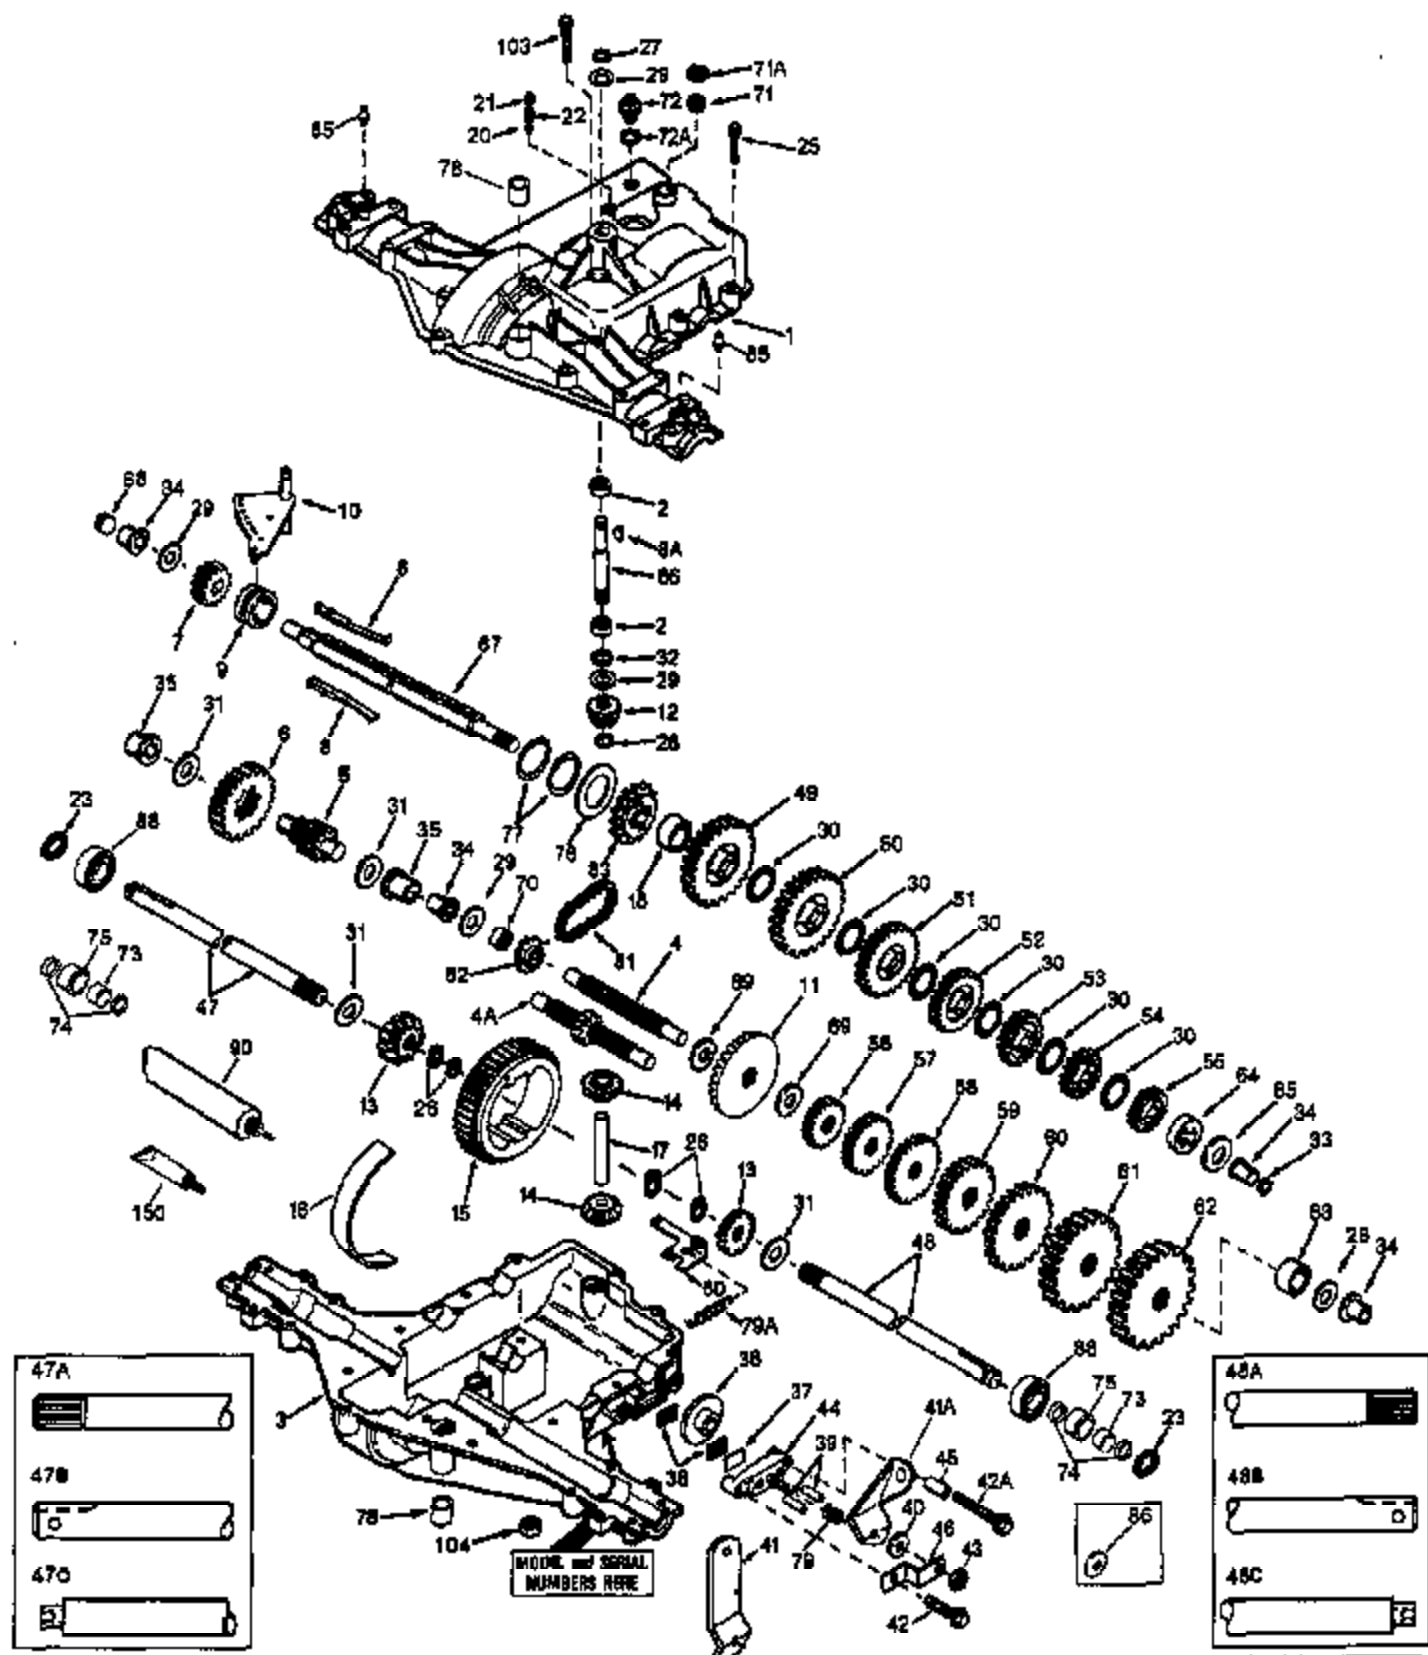

ILLUSTRATION SHOWS TYPICAL PARTS ONLY. ORDER BY PART NUMBER. PARTS NOT LISTED ARE SUPPLIED BY OEM.

Ref #	Part Number	Qty	Description
1	772109A	1	Transaxle Cover (Incl. 78)
2	780086A	2	Needle Bearing
3	770103A	1	Transaxle Case (Incl. 78)
4	776260A	1	Countershaft
5	776219A	1	Output Shaft & Pinion
6	778139	1	Output Gear (35 teeth)
7	778136	1	Spur Gear (15 teeth-steel)
8	792136A	2	Shift Key
9	784352	1	Shift Collar
10	784355	1	Shift Rod & Fork
11	778229	1	Bevel Gear (42 teeth)
12	778113A	1	Input Bevel Pinion
13	778221	2	Bevel Gear (16 teeth)
14	778068	2	Differential Pinion
15	778260	1	Ring Gear
17	786139	1	Drive Pin
18	786102	1	Spacer
20	792077A	1	Steel Ball, 5/16" dia.
21	792078	1	Set Screw, 3/8-16 x 3/8"
22	792079	1	Spring
23	788061	2	Seal Ring
25	792073A	17	Screw, 1/4-20 x 1-1/4"
26	792125	4	Retaining Ring (pkg. of 2)
27	792035	1	Retaining Ring
28	788040	1	Retaining Ring
29	780072	5	Washer
30	780108	5	Washer
31	780001	4	Washer
32	792001	1	"O" Ring
33	788051A	1	Square Cut Ring
34	780105A	4	Flanged Bushing
35	780118A	2	Flanged Bushing
36	790003	1	Brake Disk
37	790007	1	Brake Pad Plate
38	799021	2	Brake Pad (pkg. of 2)
39	786026	2	Dowel Pin
40	792076A	1	Washer
41	790023A	1	Brake Lever
42	792073A	1	Screw, 1/4-20 x 1-1/4"
42A	792085A	1	Screw, 1/4-20 x 2-1/4"
43	792075	1	Locknut, 5/16-24
44	790025	1	Brake Pad Holder
45	786066	1	Spacer
46	786086	1	Brake Lever Bracket
47D	774925	1	Axle (9-27/32" long)
48D	774924	1	Axle (14-7/16" long)
49	778215	1	Spur Gear (37 teeth)
50	778124A	1	Spur Gear (30 teeth)
51	778250	1	Spur Gear (27 teeth)
52	778123A	1	Spur Gear (25 teeth)
53	778122A	1	Spur Gear (22 teeth)
54	778121A	1	Spur Gear (20 teeth)
56	778230	1	Spur Gear (12 teeth)
57	778126A	1	Spur Gear (20 teeth)
58	778249	1	Spur Gear (23 teeth)
59	778127A	1	Spur Gear (25 teeth)