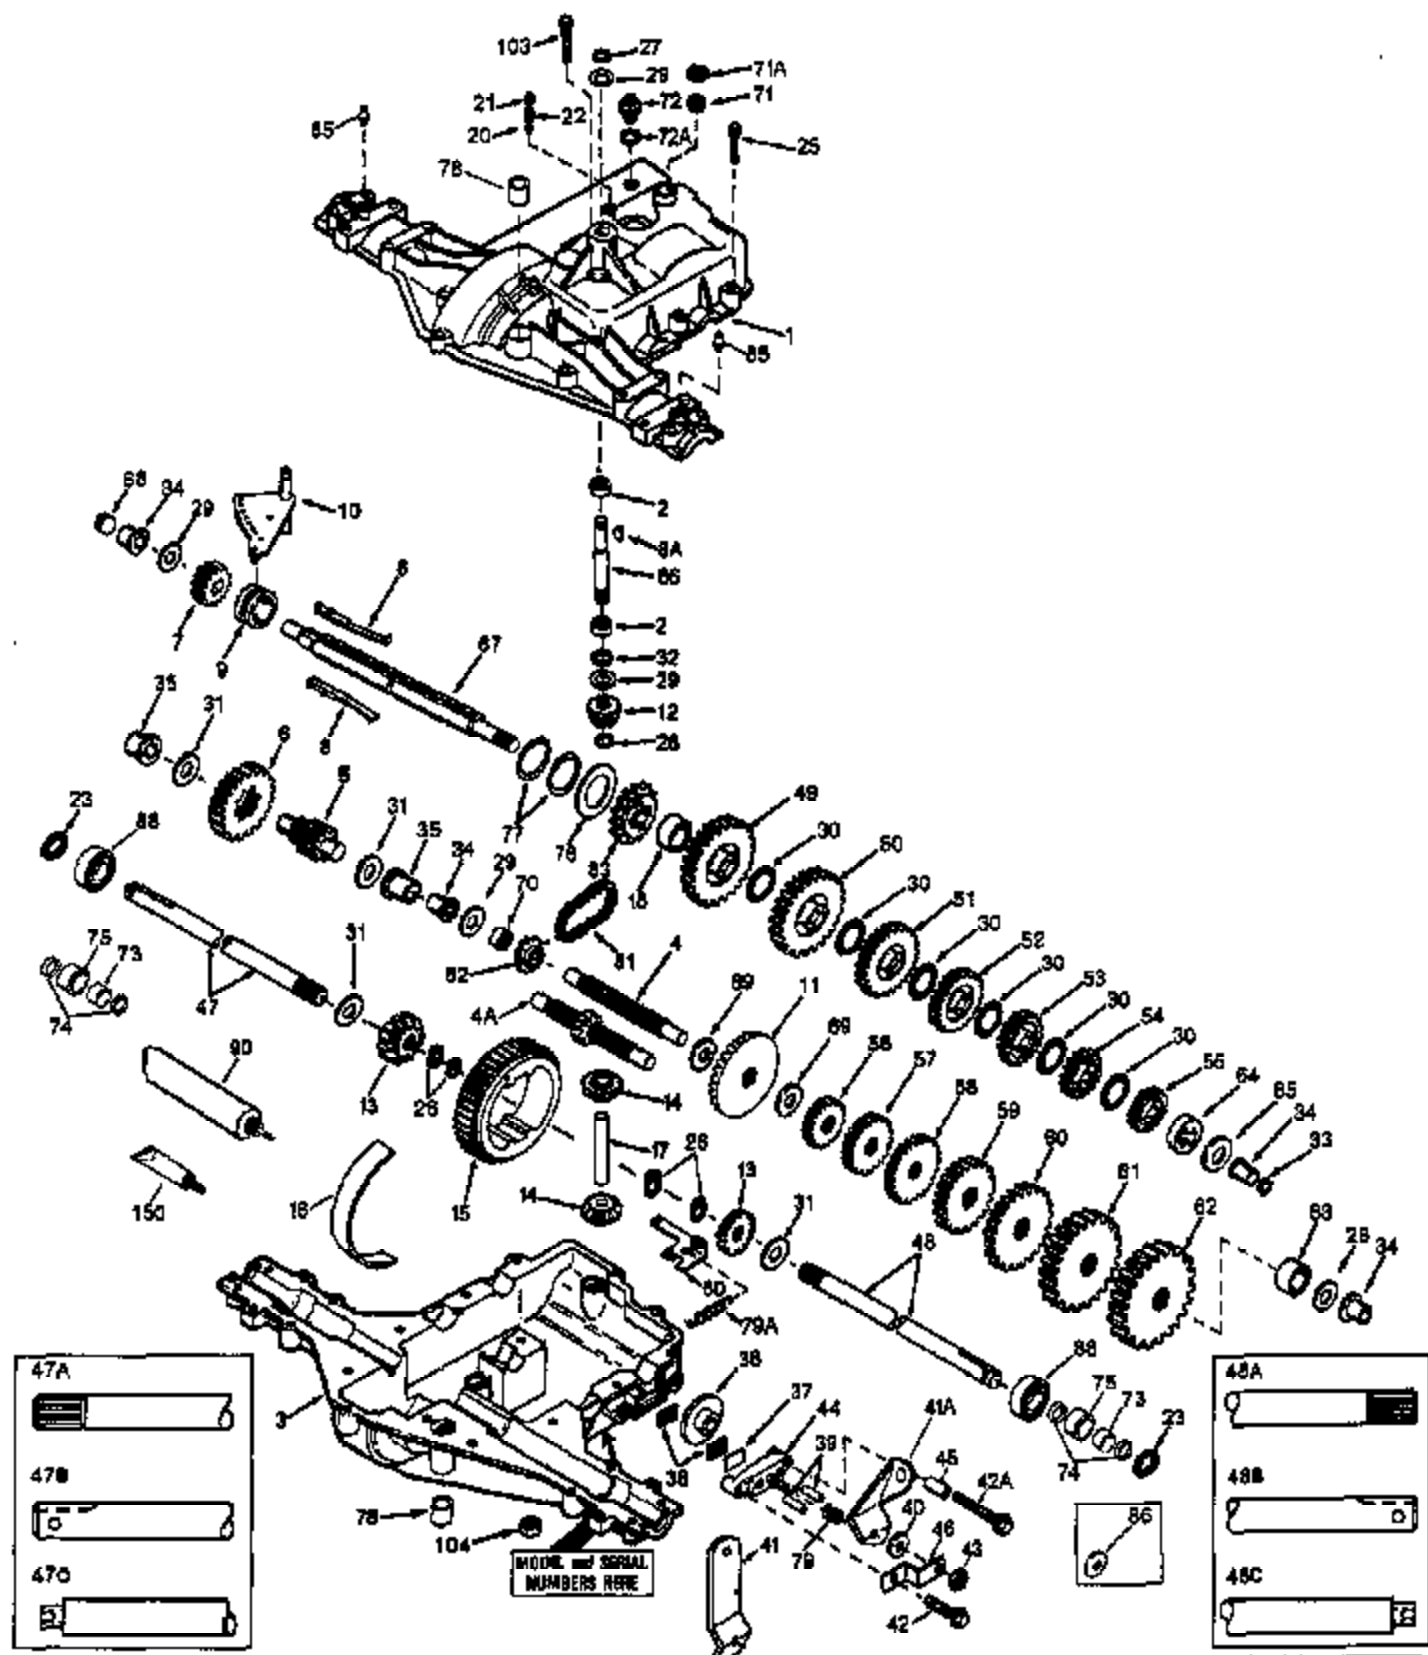

ILLUSTRATION SHOWS TYPICAL PARTS ONLY. ORDER BY PART NUMBER. PARTS NOT LISTED ARE SUPPLIED BY OEM.

Ref #	Part Number	Qty	Description
1	772108A		Transaxle Cover
2	780086A		Needle Bearing
3	770102A		Transaxle Case
4	776260A		Countershaft
5	776219A		Output Shaft & Pinion
6	778139		Output Gear
7	778136		Spur Gear (15 teeth-steel)
8	792136A		Shifter Key
9	784352		Shifter Collar
10	784355		Shift Rod & Fork
11	778229		Bevel Gear (42 teeth-steel)
12	778113A		Input Bevel Pinion
13	778221	930-930-041	Bevel Gear
14	778068	Peerless	Bevel Pinion Gear
15	778260		Ring Gear
16	786150		Bearing Strip
17	786139		Drive Pin
18	786102		Spacer
20	792077A		Steel Ball (5/16" dia.)
21	792078		Set Screw, 3/8-16 x 3/8"
22	792079		Spring
23	788061		Seal Ring
25	792073A		Screw, 1/4-20 x 1-1/4"
26	792125		Retaining Ring (pkg. of 2)
27	792035		Retaining Ring
28	788040		Retaining Ring
29	780072		Thrust Washer
30	780108		Thrust Washer
31	780001		Washer
32	792001		"O" Ring
33	788051A		Square Cut Seal
34	780105A		Flanged Bushing
35	780118A		Flanged Bushing
36	790003		Brake Disk
37	790007		Brake Pad Plate
38	799021		Brake Pad (pkg. of 2)
39	786026		Dowel Pin
40	792076A		Flat Washer
41	790077		Brake Lever
42	792073A		Screw, 1/4-20 x 1-1/4"
43	792075		Locknut, 5/16-24
44	790025		Brake Pad Holder
46	786086		Brake Lever Bracket
47	774943		Axle (12-7/16" long)
48	774944		Axle (17-1/32" long)
49	778215		Spur Gear (37 teeth)
50	778251		Spur Gear (34 teeth)
51	778124A		Spur Gear (30 teeth)
52	778250		Spur Gear (27 teeth)
53	778123A		Spur Gear (25 teeth)
54	778121A		Spur Gear (20 teeth)
56	778230		Spur Gear (12 teeth-steel)
57	778241		Spur Gear (16 teeth)
58	778126A		Spur Gear (20 teeth)
59	778249		Spur Gear (23 teeth)
60	778127A		Spur Gear (25 teeth)