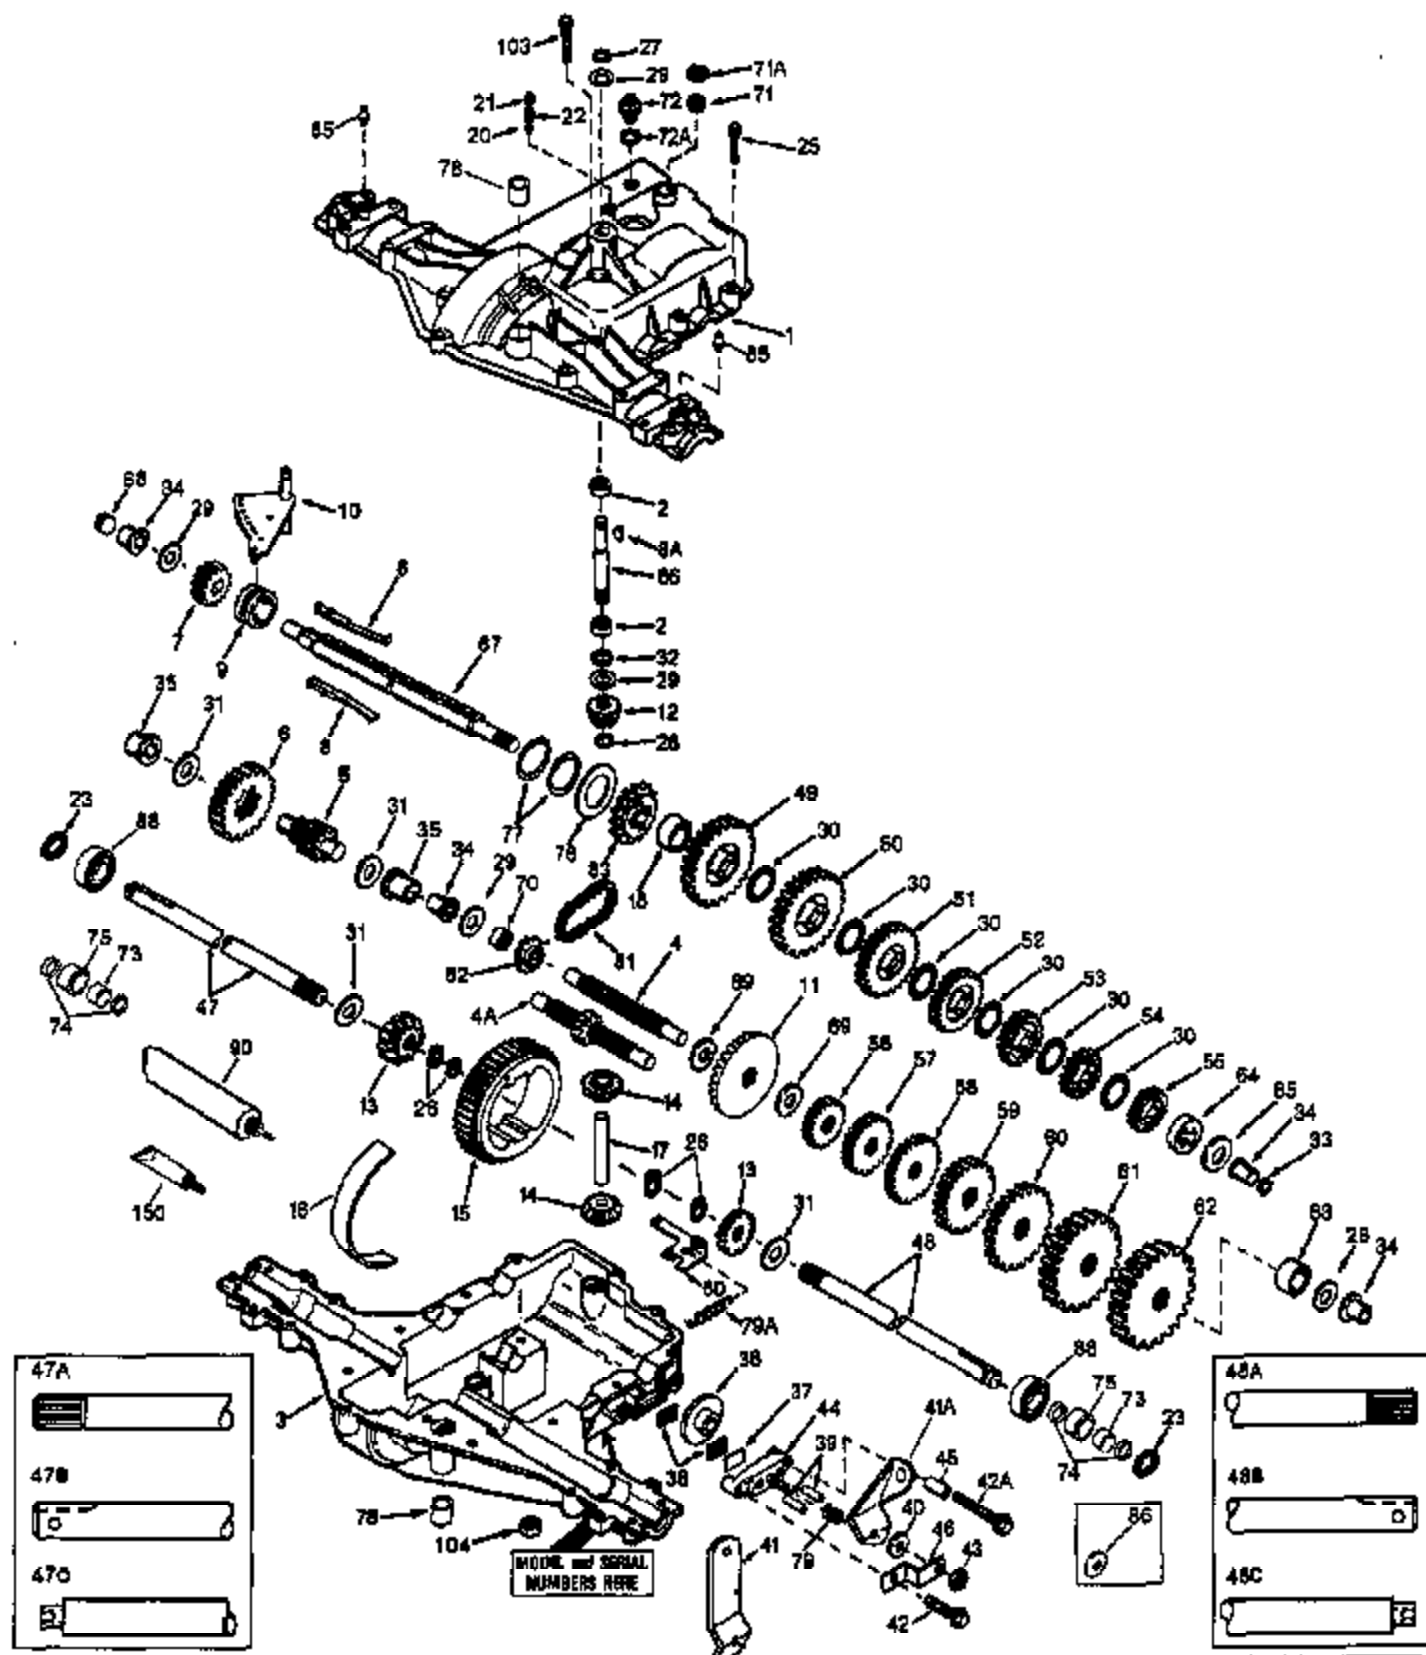

ILLUSTRATION SHOWS TYPICAL PARTS ONLY. ORDER BY PART NUMBER. PARTS NOT LISTED ARE SUPPLIED BY OEM.

Ref #	Part Number	Qty	Description
1	772108A		Transaxle Cover
2	780086A		Needle Bearing
3	770102A		Transaxle Case
4	776260A		Countershaft
5	776219A		Output Shaft & Pinion
6	778139		Output Gear
7	778136		Spur Gear (15 teeth-steel)
8	792136A		Shifter Key
9	784352		Shifter Collar
10	784355		Shift Rod & Fork
11	778229		Bevel Gear (42 teeth-steel)
12	778113A		Input Bevel Pinion
13	778221	930-930-034	Bevel Gear
14	778068	Peerless	Bevel Pinion Gear
15	778260		Ring Gear
17	786139		Drive Pin
18	786102		Spacer
20	792077A		Steel Ball (5/16" dia.)
21	792078		Set Screw, 3/8-16 x 3/8"
22	792079		Spring
23	788061		Seal Ring
25	792073A		Screw, 1/4-20 x 1-1/4"
26	792125		Retaining Ring (pkg. of 2)
27	792035		Retaining Ring
28	788040		Retaining Ring
29	780072		Thrust Washer
30	780108		Thrust Washer
31	780001		Washer
32	792001		"O" Ring
33	788051A		Square Cut Seal
34	780105A		Flanged Bushing
35	780118A		Flanged Bushing
36	790003		Brake Disk
37	790007		Brake Pad Plate
38	799021		Brake Pad (pkg. of 2)
39	786026		Dowel Pin
40	792076A		Flat Washer
41	790004		Brake Lever
42A	792085A		Screw, 1/4-20 x 2-1/4"
42	792073A		Screw, 1/4-20 x 1-1/4"
43	792075		Locknut, 5/16-24
44	790025		Brake Pad Holder
45	786066		Spacer
46	786086		Brake Lever Bracket
47	774686		Axle (11-5/16" long)
48	774687		Axle (15-7/8" long)
49	778215		Spur Gear (37 teeth)
50	778124A		Spur Gear (30 teeth)
51	778250		Spur Gear (27 teeth)
52	778123A		Spur Gear (25 teeth)
53	778122A		Spur Gear (22 teeth)
54	778121A		Spur Gear (20 teeth)
56	778230		Spur Gear (12 teeth-steel)
57	778126A		Spur Gear (20 teeth)
58	778249		Spur Gear (23 teeth)
59	778127A		Spur Gear (25 teeth)