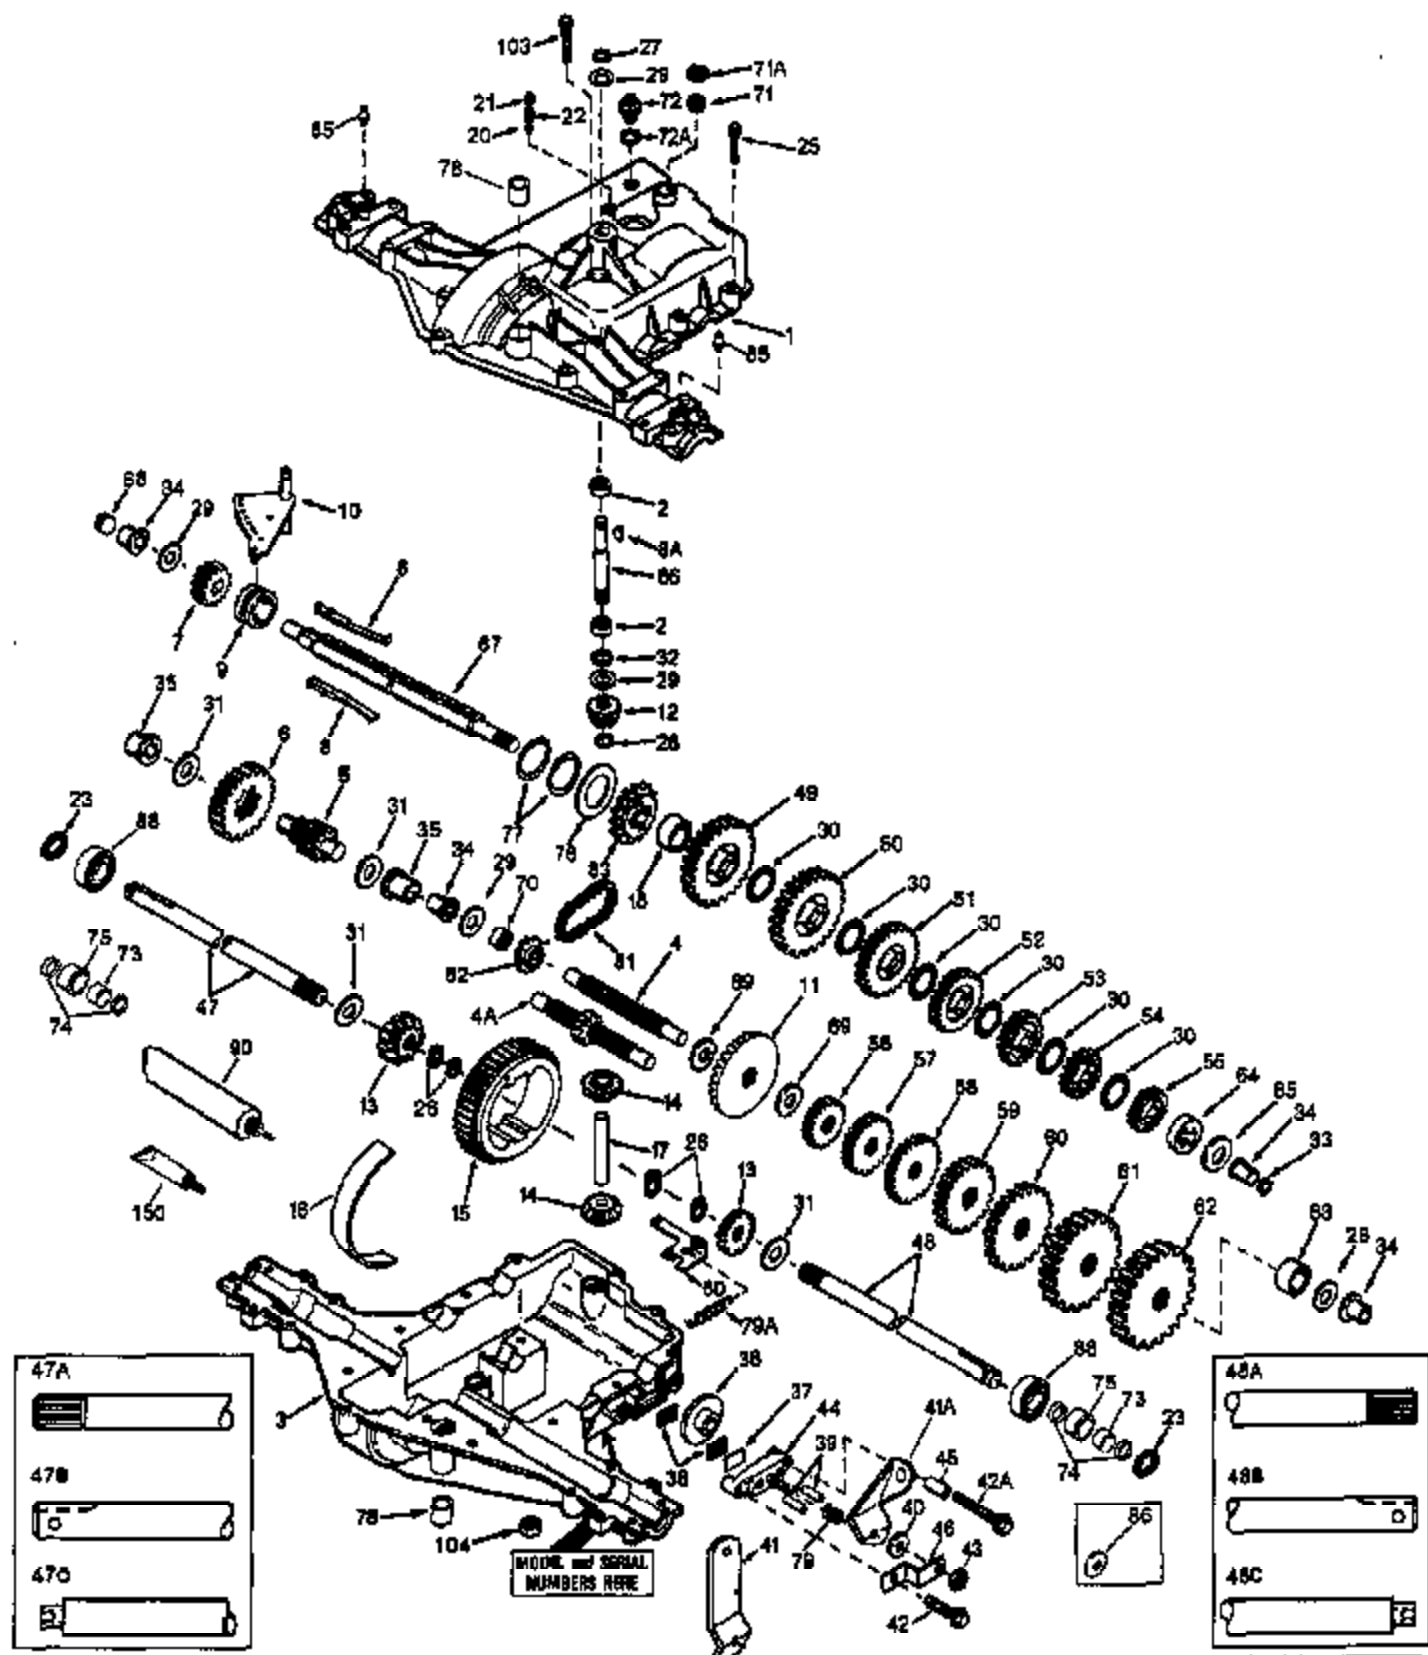

ILLUSTRATION SHOWS TYPICAL PARTS ONLY. ORDER BY PART NUMBER. PARTS NOT LISTED ARE SUPPLIED BY OEM.

Ref #	Part Number	Qty	Description
1	772108A		Transaxle Cover
2	780086A		Needle Bearing
3	770102A		Transaxle Case
4	776260A		Countershaft
5	776219A		Output Shaft & Pinion
6	778139		Output Gear
7	778136		Spur Gear (15 teeth-steel)
8	792136A		Shifter Key
9	784352		Shifter Collar
10	784358		Shift Rod & Fork
11	778229		Bevel Gear (42 teeth-steel)
12	778113A		Input Bevel Pinion
13	778221	930-930-032	Bevel Gear
14	778068	Peerless	Bevel Pinion Gear
15	778260		Ring Gear
17	786139		Drive Pin
18	786102		Spacer
20	792077A		Steel Ball (5/16" dia.)
21	792078		Set Screw, 3/8-16 x 3/8"
22	792079		Spring
23	788061		Seal Ring
25	792073A		Screw, 1/4-20 x 1-1/4"
26	792125		Retaining Ring (pkg. of 2)
27	792035		Retaining Ring
28	788040		Retaining Ring
29	780072		Thrust Washer
30	780108		Thrust Washer
31	780001		Washer
32	792001		"O" Ring
33	788051A		Square Cut Seal
34	780105A		Flanged Bushing
35	780118A		Flanged Bushing
36	790003		Brake Disk
37	790007		Brake Pad Plate
38	799021		Brake Pad (pkg. of 2)
39	786026		Dowel Pin
40	792076A		Flat Washer
41	790060		Brake Lever
42A	792073A		Screw, 1/4-20 x 1-1/4"
42	792073A		Screw, 1/4-20 x 1-1/4"
43	792075		Locknut, 5/16-24
44	790025		Brake Pad Holder
46	786086		Brake Lever Bracket
47	774638		Axle (12-3/8" long)
48	774837		Axle (17" long)
49	778215		Spur Gear (37 teeth)
50	778124A		Spur Gear (30 teeth)
51	778123A		Spur Gear (25 teeth)
52	778121A		Spur Gear (20 teeth)
56	778230		Spur Gear (12 teeth-steel)
57	778126A		Spur Gear (20 teeth)
58	778127A		Spur Gear (25 teeth)
59	778129A		Spur Gear (30 teeth)
63	786071		Countershaft Spacer
64	786072		Brake Shaft Spacer
65	780139		Thrust Washer (stepped)