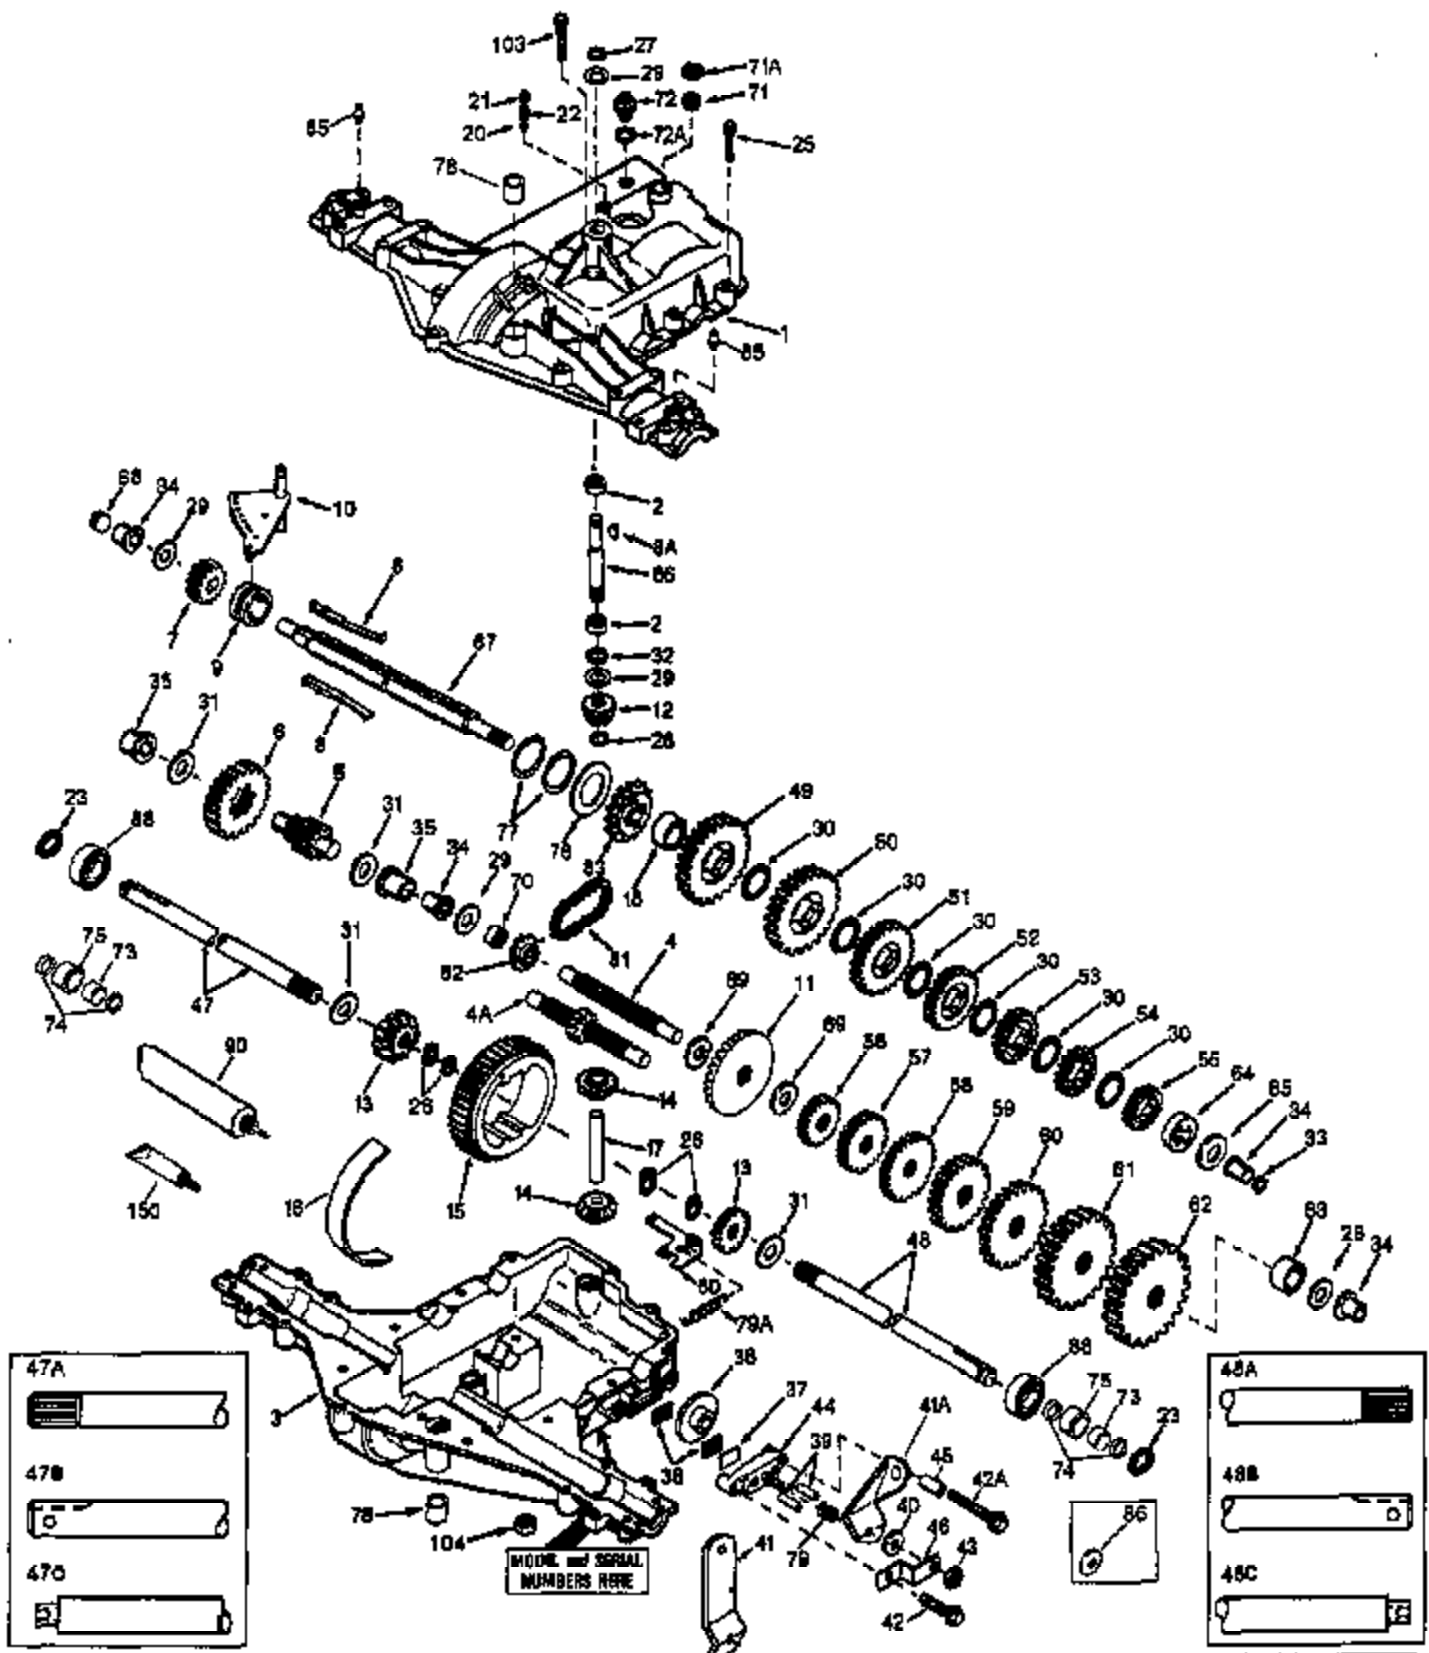

ILLUSTRATION SHOWS TYPICAL PARTS ONLY. ORDER BY PART NUMBER. PARTS NOT LISTED ARE SUPPLIED BY OEM.

Ref #	Part Number	Qty	Description
1	772108A	1	Transaxle Cover
2	780086A	2	Needle Bearing
3	770102A	1	Transaxle Case
4	776260A	1	Countershaft
5	776219A	1	Output Shaft & Pinion
6	778139	1	Output Gear (35 teeth)
7	778136	1	Spur Gear (15 teeth-steel)
8	792123A	4	Shift Key
9	784216	1	Shift Collar
10	784337A	1	Shift Fork
11	778137A	1	Bevel Gear (42 teeth)
12	778113A	1	Input Bevel Pinion
13	778166	2	Bevel Pinion (16 teeth)
14	778131	2	Bevel Pinion (16 teeth)
15	778260	1	Ring Gear
16	786150	1	Bearing Strip
17	786139	1	Drive Pin
18	786102	1	Spacer
20	792077A	1	Steel Ball, 5/16" dia.
21	792078	1	Set Screw, 3/8-16 x 3/8"
22	792079	1	Spring
23	788061	2	Seal Ring
25	792073A	17	Screw, 1/4-20 x 1-1/4"
26	792125	4	Retaining Ring (pkg. of 2)
27	792035	1	Retaining Ring
28	788040	1	Retaining Ring
29	780072	5	Washer
30	780108	4	Washer
31	780001	4	Washer
32	792001	1	"O" Ring
33	788051A	1	Square Cut Ring
34	780105A	4	Flanged Bushing
35	780118A	2	Flanged Bushing
36	790003	1	Brake Disk
37	790007	1	Brake Pad Plate
38	799021	2	Brake Pad (pkg of 2)
39	786026	2	Dowel Pin
40	792076A	1	Washer
41	790013	1	Brake Lever
42	792073A	2	Screw, 1/4-20 x 1-1/4"
43	792075	1	Locknut, 5/16-24
44	790025	1	Brake Pad Holder
46	786084	1	Brake Lever Bracket
47	774688	1	Axle (11-5/8" long) (Incl. 26)
48	774747	1	Axle (16-1/4" long)
49	778215	1	Spur Gear (37 teeth)
50	778125	1	Spur Gear (35 teeth)
51	778124A	1	Spur Gear (30 teeth)
52	778123A	1	Spur Gear (25 teeth)
53	778122A	1	Spur Gear (22 teeth)
56	778230	1	Spur Gear (12 teeth)
57	778151	1	Spur Gear (15 teeth)
58	778126A	1	Spur Gear (20 teeth)
59	778127A	1	Spur Gear (25 teeth)
60	778128A	1	Spur Gear (28 teeth)
63	786071	1	Countershaft Spacer