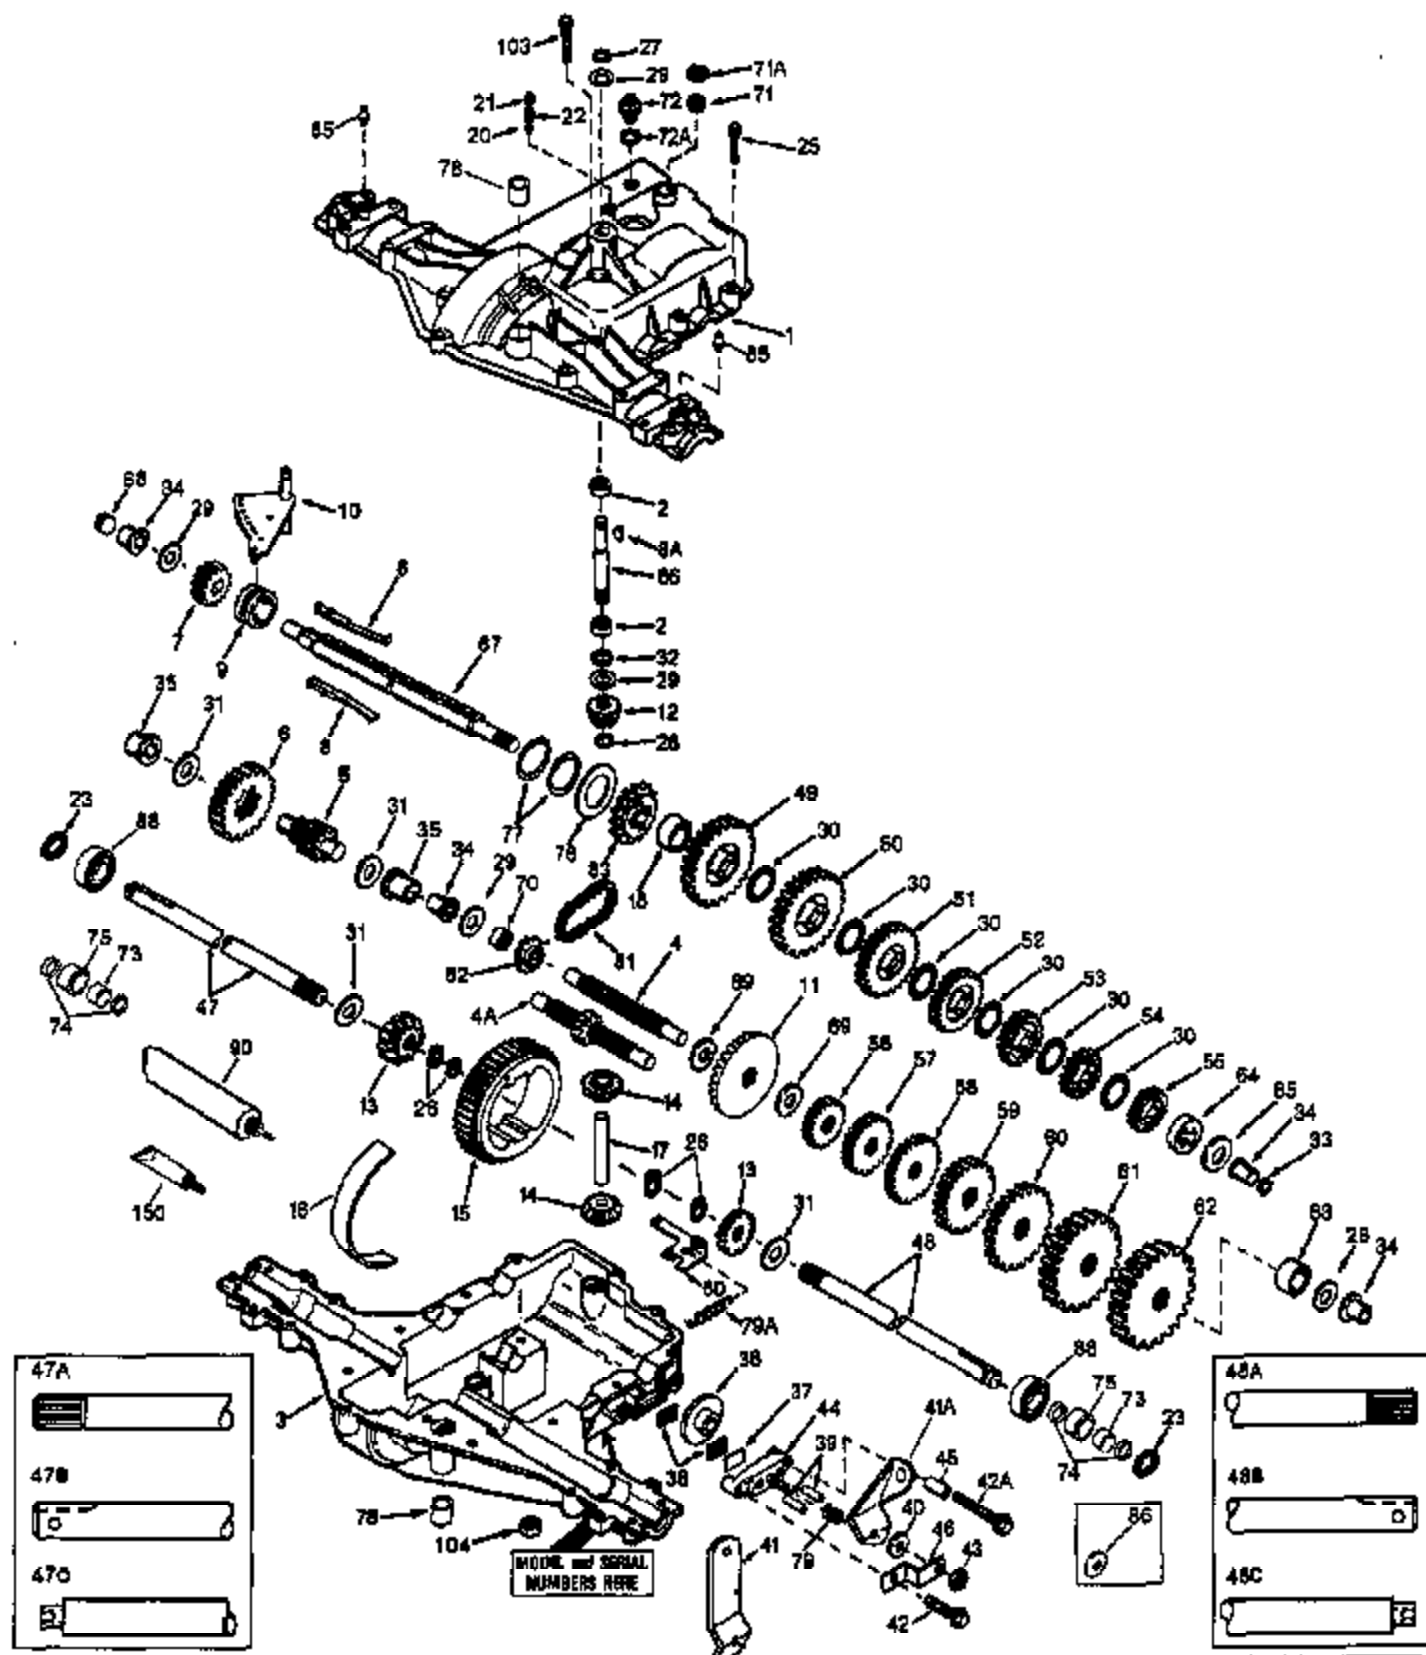

ILLUSTRATION SHOWS TYPICAL PARTS ONLY. ORDER BY PART NUMBER. PARTS NOT LISTED ARE SUPPLIED BY OEM.

Ref #	Part Number	Qty	Description
1	772108A		Transaxle Cover
2	780086A		Needle Bearing
3	770102A		Transaxle Case
4	776260A		Countershaft
5	776219A		Output Shaft & Pinion
6	778139		Output Gear
7	778136		Spur Gear (15 teeth-steel)
8	792123A		Shifter Key
9	784216		Shifter Collar
10	784337A		Shift Rod & Fork
11	778137A		Bevel Gear (42 teeth-steel)
12	778113A		Input Bevel Pinion
13	778166	930-930-024	Bevel Gear (steel)
14	778131	Peerless	Bevel Pinion Gear (steel)
15	778260		Ring Gear
16	786150		Bearing Strip
17	786139		Drive Pin
18	786102		Spacer
20	792077A		Steel Ball (5/16" dia.)
21	792078		Set Screw, 3/8-16 x 3/8"
22	792079		Spring
23	788061		Seal Ring
25	792073A		Screw, 1/4-20 x 1-1/4"
26	792125		Retaining Ring (pkg. of 2)
27	792035		Retaining Ring
28	788040		Retaining Ring
29	780072		Thrust Washer
30	780108		Thrust Washer
31	780001		Washer
32	792001		"O" Ring
33	788051A		Square Cut Seal
34	780105A		Flanged Bushing
35	780118A		Flanged Bushing
36	790003		Brake Disk
37	790007		Brake Pad Plate
38	799021		Brake Pad (pkg. of 2)
39	786026		Dowel Pin
40	792076A		Flat Washer
41	790013		Brake Lever
42	792073A		Screw, 1/4-20 x 1-1/4"
42A	792073A		Screw, 1/4-20 x 1-1/4"
43	792075		Locknut, 5/16-24
44	790025		Brake Pad Holder
46	786086		Brake Lever Bracket
47	774688		Axle (11-5/8" long) (Incl. 26)
48	774747		Axle (16-1/4" long)
49	778215		Spur Gear (37 teeth)
50	778125		Spur Gear (30 teeth)
51	778124A		Spur Gear (30 teeth)
52	778123A		Spur Gear (25 teeth)
53	778121A		Spur Gear (20 teeth)
56	778230		Spur Gear (12 teeth-steel)
57	778151		Spur Gear (15 teeth)
58	778126A		Spur Gear (20 teeth)
59	778127A		Spur Gear (25 teeth)
60	778129A		Spur Gear (30 teeth)