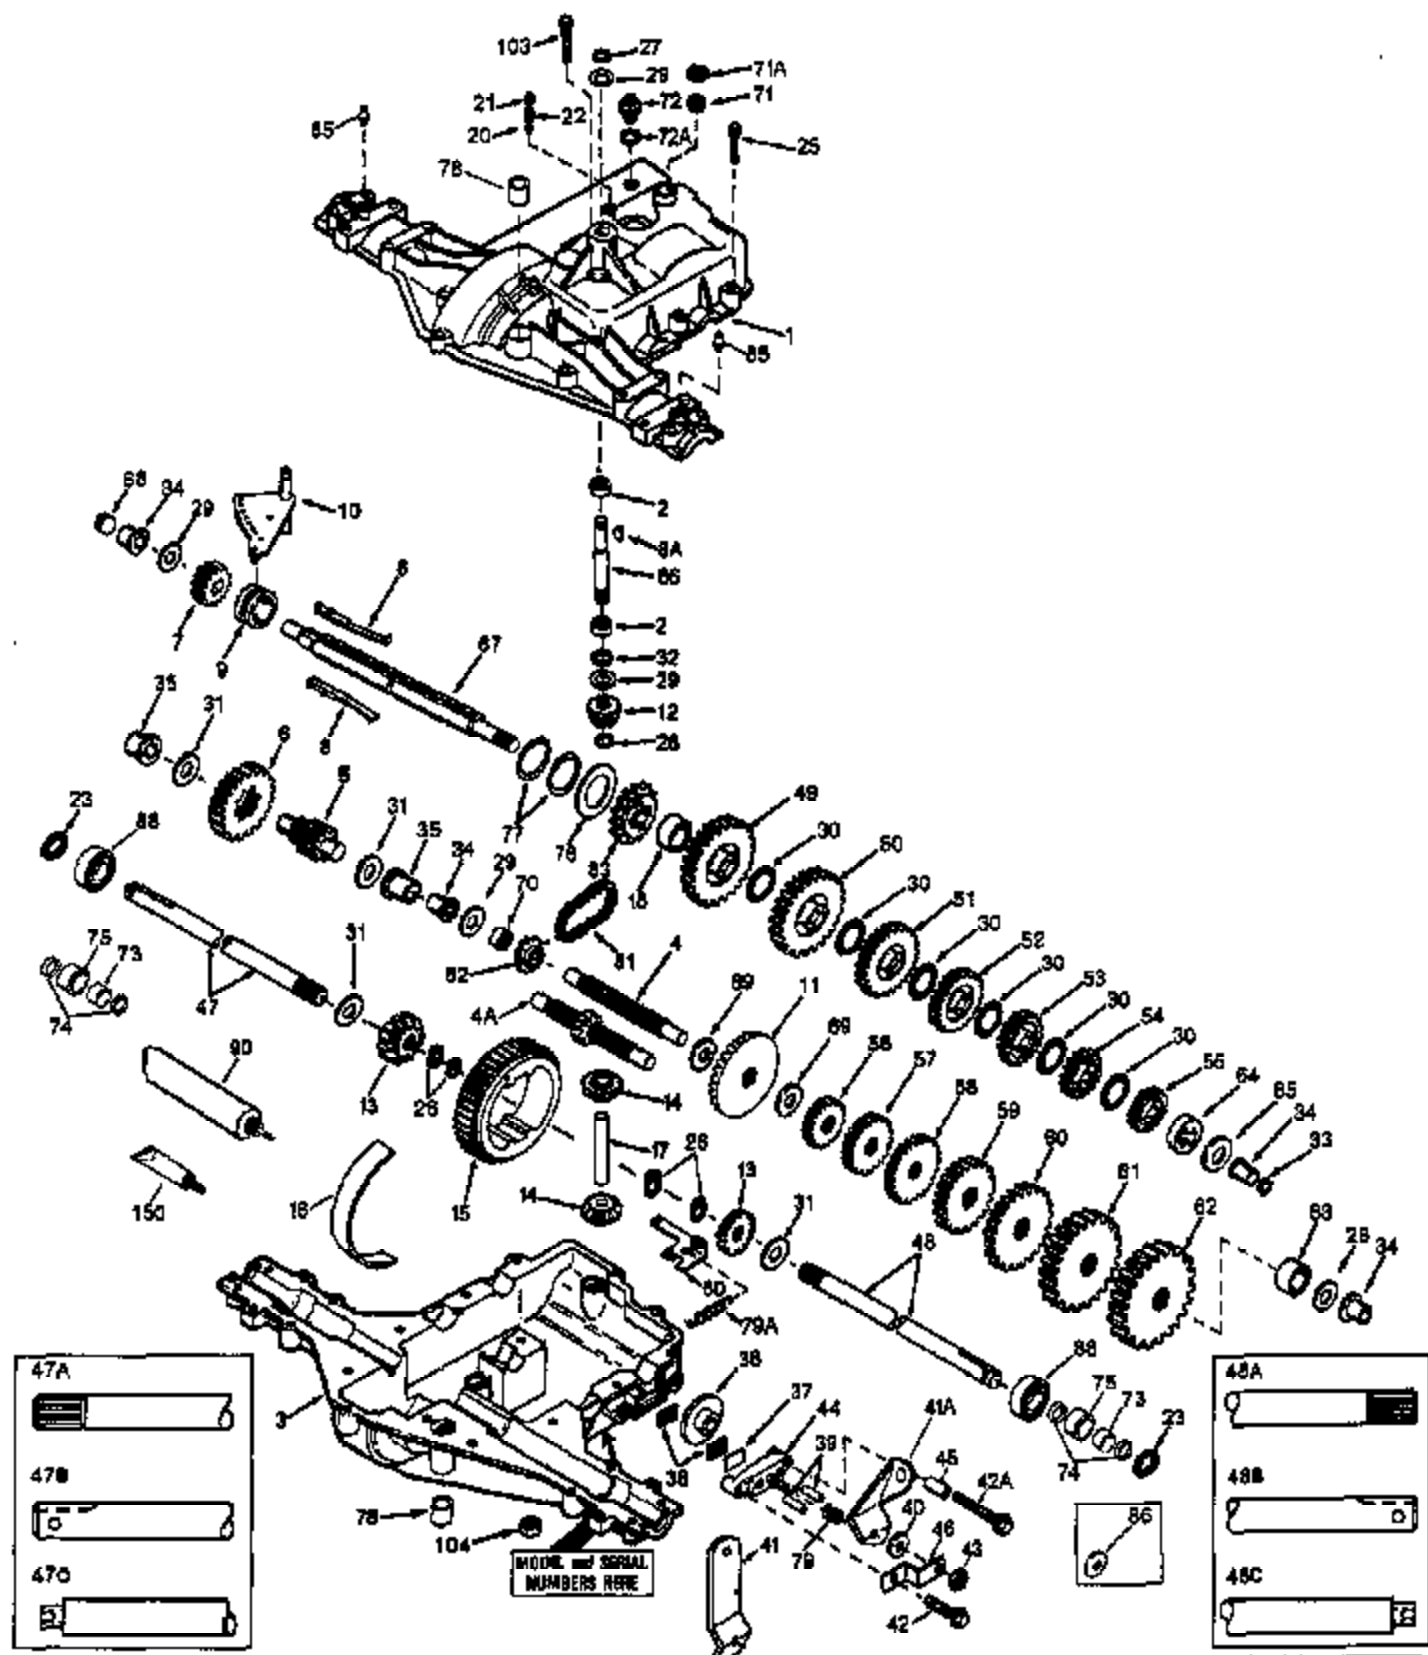

ILLUSTRATION SHOWS TYPICAL PARTS ONLY. ORDER BY PART NUMBER. PARTS NOT LISTED ARE SUPPLIED BY OEM.

Ref #	Part Number	Qty	Description
1	772108A		Transaxle Cover
2	780086A		Needle Bearing
3	770102A		Transaxle Case
4	776260A		Countershaft
5	776219A		Output Shaft & Pinion
6	778139		Output Gear
7	778136		Spur Gear (15 teeth-steel)
8	792136A		Shifter Key
9	784352		Shifter Collar
10	784354		Shift Rod & Fork
11	778229		Bevel Gear (42 teeth-steel)
12	778113A		Input Bevel Pinion
13	778221	930-930-020	Bevel Gear
14	778068	Peerless	Bevel Pinion Gear
15	778260		Ring Gear
17	786139		Drive Pin
18	786102		Spacer
20	792077A		Steel Ball (5/16" dia.)
21	792078		Set Screw, 3/8-16 x 3/8"
22	792079		Spring
23	788061		Seal Ring
25	792073A		Screw, 1/4-20 x 1-1/4"
26	792125		Retaining Ring (pkg. of 2)
27	792035		Retaining Ring
28	788040		Retaining Ring
29	780072		Thrust Washer
30	780108		Thrust Washer
31	780001		Washer
32	792001		"O" Ring
33	788051A		Square Cut Seal
34	780105A		Flanged Bushing
35	780118A		Flanged Bushing
36	790003		Brake Disk
37	790007		Brake Pad Plate
38	799021		Brake Pad (pkg. of 2)
39	786026		Dowel Pin
40	792076A		Flat Washer
41	790039		Brake Lever
42A	792073A		Screw, 1/4-20 x 1-1/4"
42	792073A		Screw, 1/4-20 x 1-1/4"
43	792075		Locknut, 5/16-24
44	790025		Brake Pad Holder
46	786086		Brake Lever Bracket
47	774688		Axle (11-5/8" long)
48	774747		Axle (16-1/4" long)
49	778215		Spur Gear (37 teeth)
50	778125		Spur Gear (35 teeth)
51	778124A		Spur Gear (30 teeth)
52	778123A		Spur Gear (25 teeth)
53	778121A		Spur Gear (20 teeth)
56	778230		Spur Gear (12 teeth-steel)
57	778151		Spur Gear (15 teeth)
58	778126A		Spur Gear (20 teeth)
59	778127A		Spur Gear (25 teeth)
60	778129A		Spur Gear (30 teeth)
63	786071		Countershaft Spacer