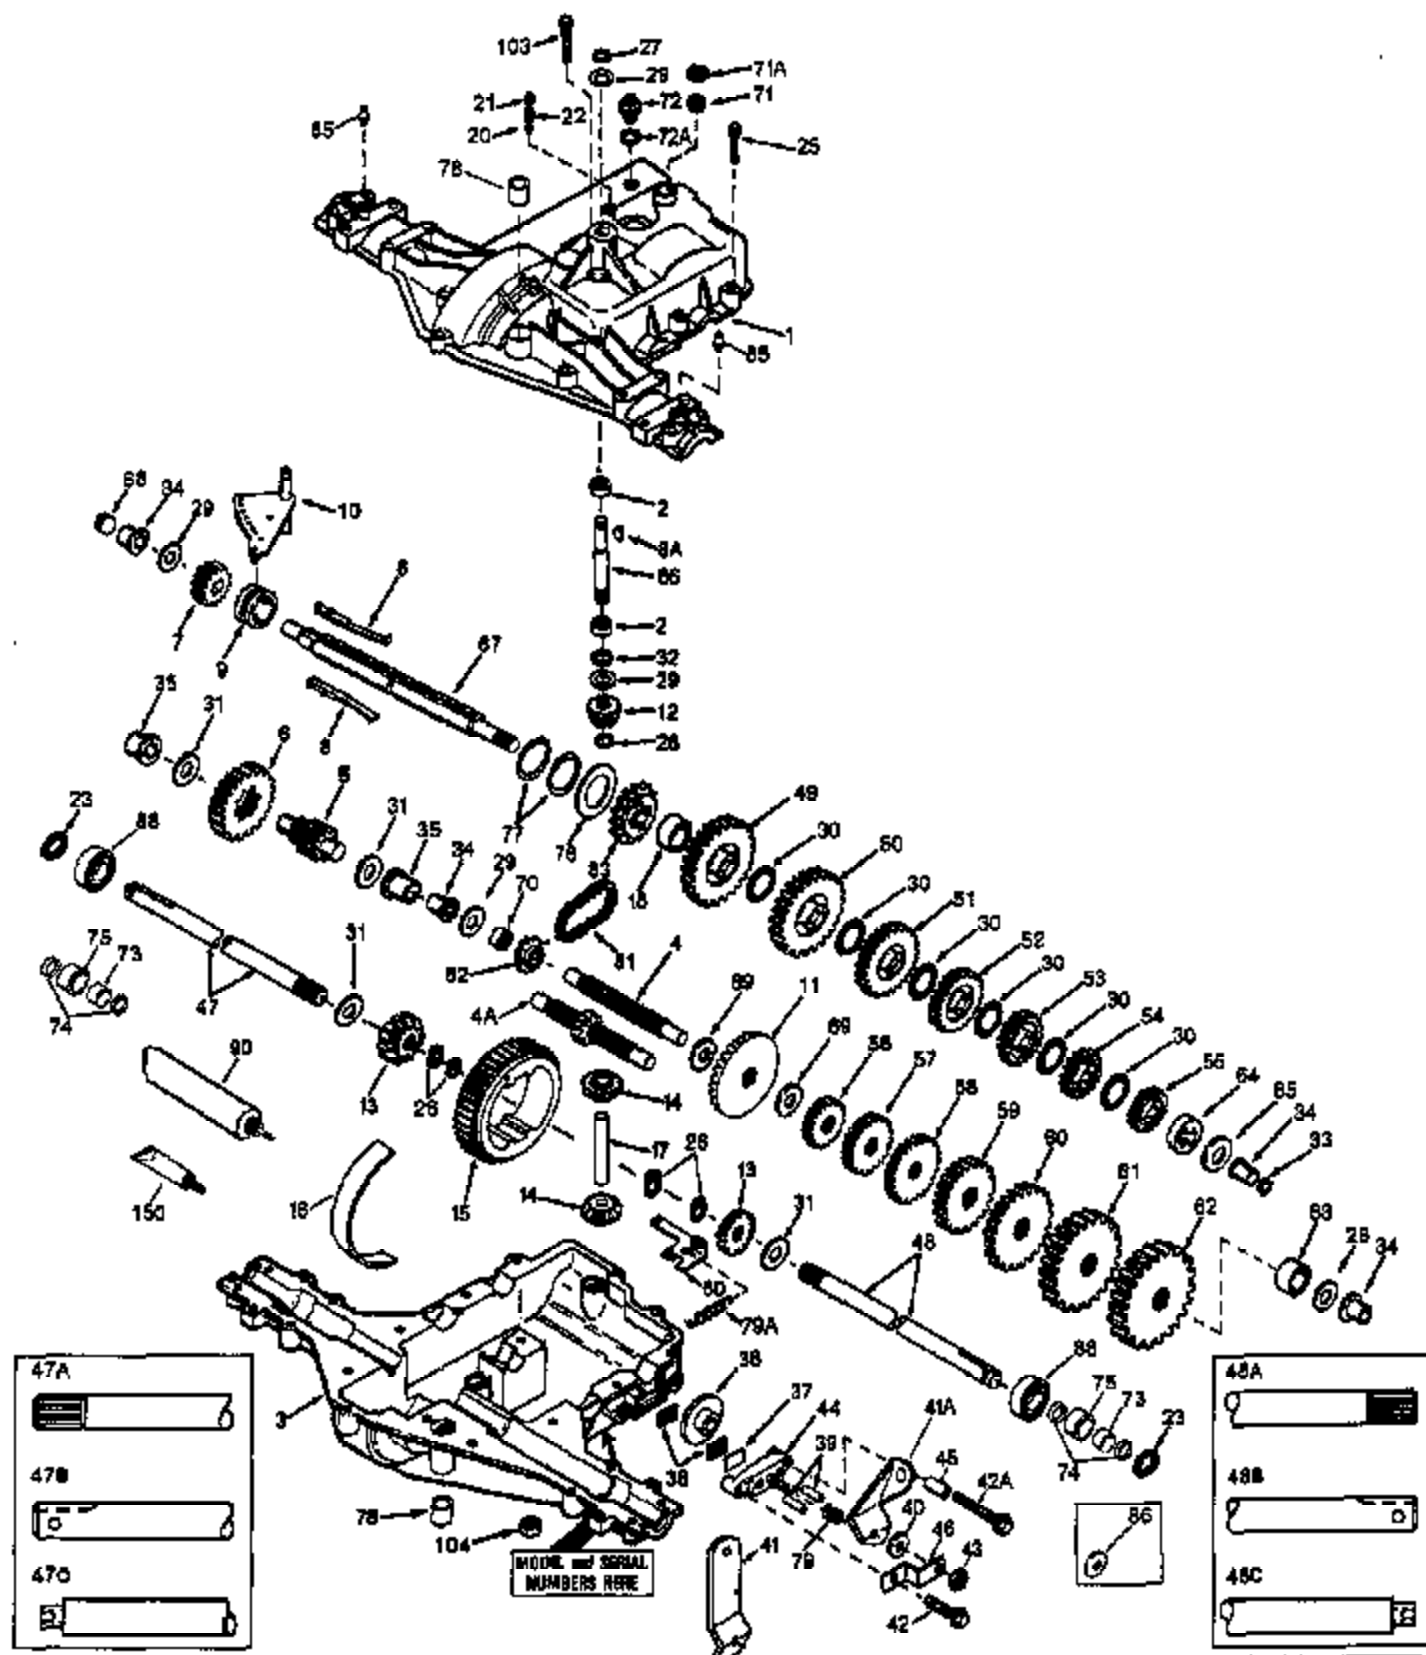

ILLUSTRATION SHOWS TYPICAL PARTS ONLY. ORDER BY PART NUMBER. PARTS NOT LISTED ARE SUPPLIED BY OEM.

Ref #	Part Number	Qty	Description
1	772108A		Transaxle Cover
2	780086A		Needle Bearing
3	770102A		Transaxle Case
4	776260A		Countershaft
5	776219A		Output Shaft & Pinion
6	778139		Output Gear
7	778136		Spur Gear (15 teeth-steel)
8	792136A		Shifter Key
9	784352		Shifter Collar
10	784354		Shift Rod & Fork
11	778229		Bevel Gear (42 teeth-steel)
12	778113A		Input Bevel Pinion
13	778221	930-930-019	Bevel Gear
14	778068	Peerless	Bevel Pinion Gear
15	778260		Ring Gear
17	786139		Drive Pin
18	786102		Spacer
20	792077A		Steel Ball (5/16" dia.)
21	792078		Set Screw, 3/8-16 x 3/8"
22	792079		Spring
23	788061		Seal Ring
25	792073A		Screw, 1/4-20 x 1-1/4"
26	792125		Retaining Ring (pkg. of 2)
27	792035		Retaining Ring
28	788040		Retaining Ring
29	780072		Thrust Washer
30	780108		Thrust Washer
31	780001		Washer
32	792001		"O" Ring
33	788051A		Square Cut Seal
34	780105A		Flanged Bushing
35	780118A		Flanged Bushing
36	790003		Brake Disk
37	790007		Brake Pad Plate
38	799021		Brake Pad (pkg. of 2)
39	786026		Dowel Pin
40	792076A		Flat Washer
41	790013		Brake Lever
42A	792073A		Screw, 1/4-20 x 1-1/4"
42	792073A		Screw, 1/4-20 x 1-1/4"
43	792075		Locknut, 5/16-24
44	790025		Brake Pad Holder
46	786086		Brake Lever Bracket
47	774702		Axle (12-5/16" long)
48	774703		Axle (15-11/16" long)
49	778215		Spur Gear (37 teeth)
50	778125		Spur Gear (35 teeth)
51	778124A		Spur Gear (30 teeth)
52	778123A		Spur Gear (25 teeth)
53	778122A		Spur Gear (22 teeth)
54	778121A		Spur Gear (20 teeth)
56	778230		Spur Gear (12 teeth-steel)
57	778151		Spur Gear (15 teeth)
58	778126A		Spur Gear (20 teeth)
59	778127A		Spur Gear (25 teeth)
60	778128A		Spur Gear (28 teeth)