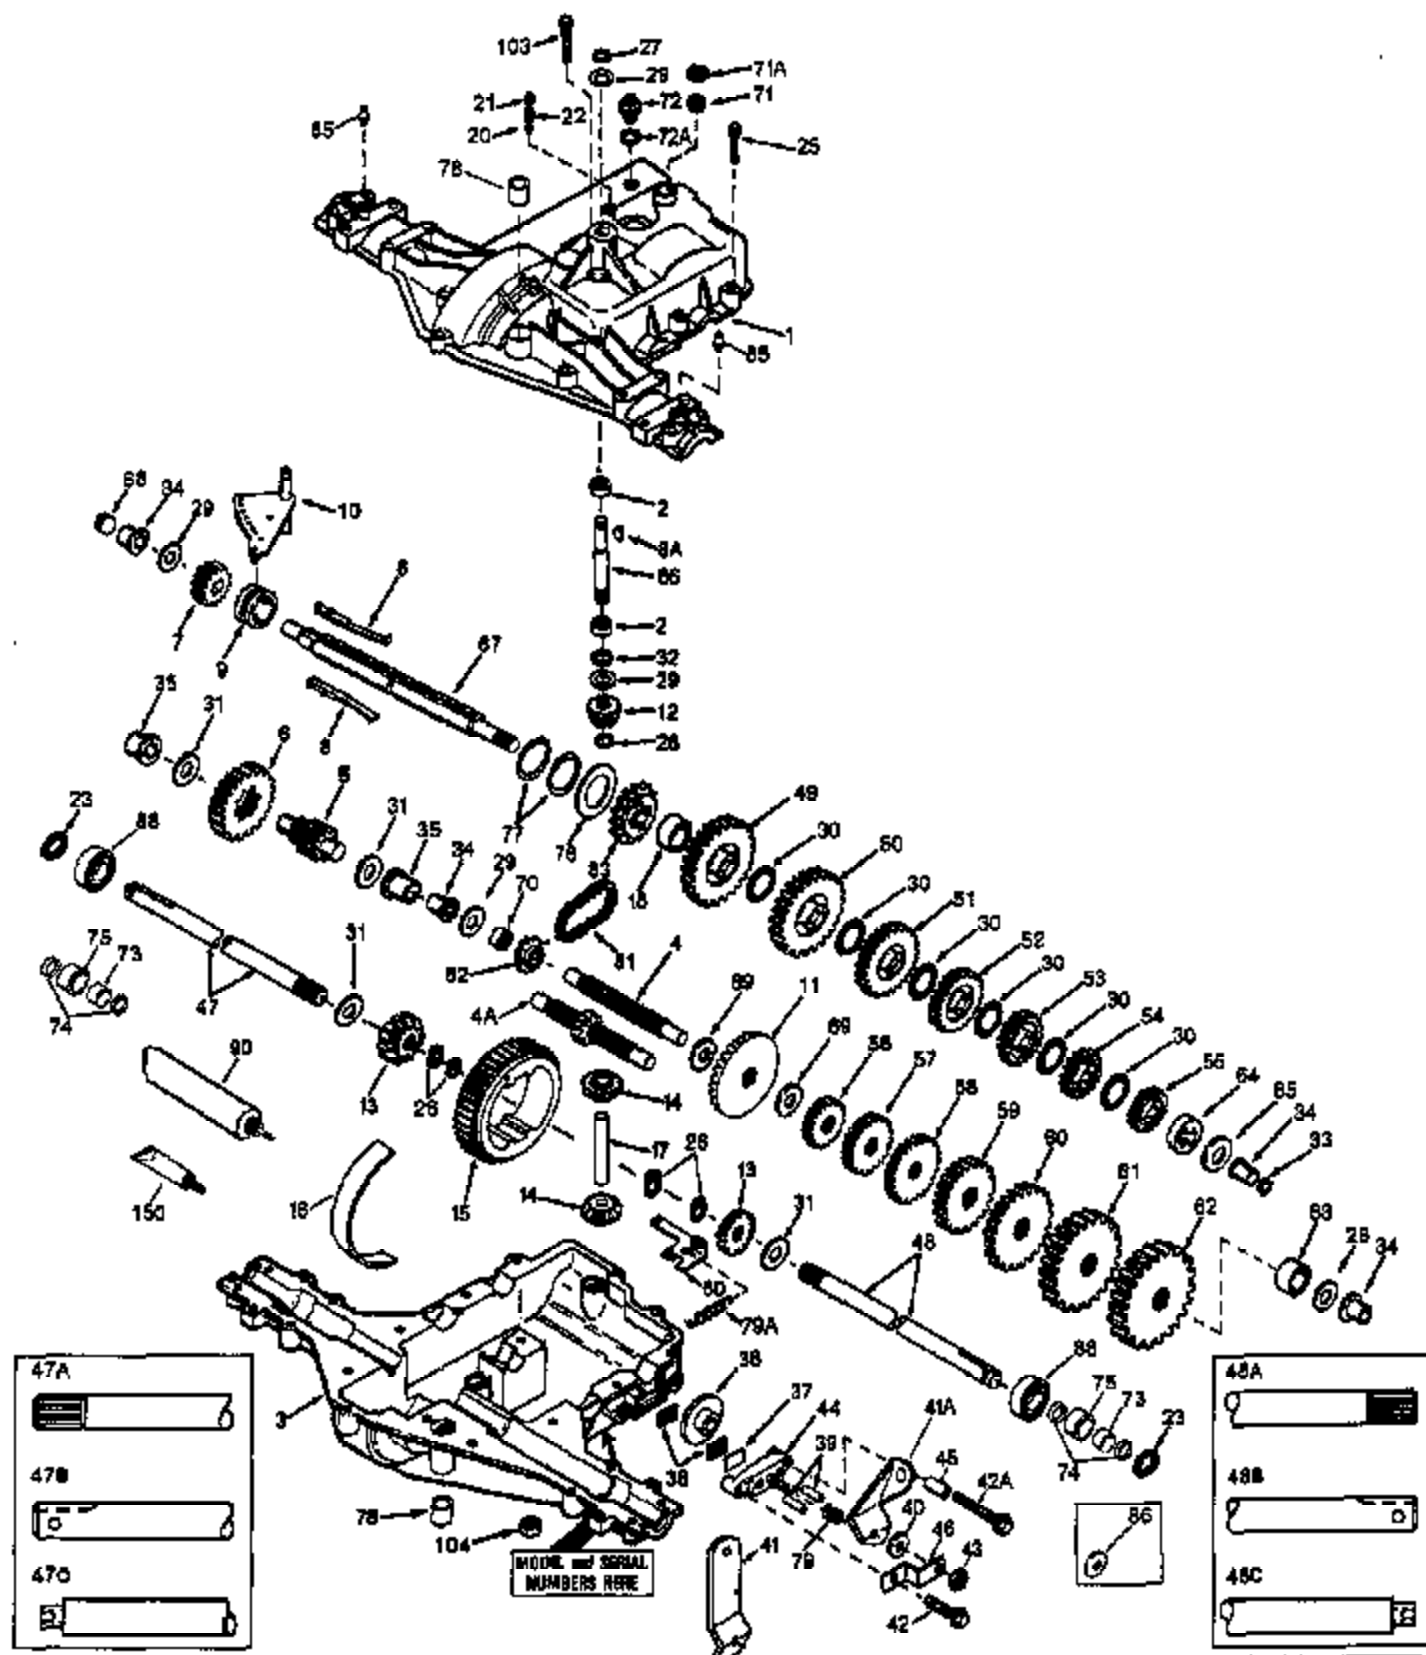

ILLUSTRATION SHOWS TYPICAL PARTS ONLY. ORDER BY PART NUMBER. PARTS NOT LISTED ARE SUPPLIED BY OEM.

- 47A
- 47B
- 47C

- 48A
- 48B
- 48C

Ref #	Part Number	Qty	Description
1	772108A	1	Transaxle Cover
2	780086A	2	Needle Bearing
3	770102A	1	Transaxle Case
4	776260A	1	Countershaft
5	776219A	1	Output Shaft & Pinion
6	778139	1	Output Gear (35 teeth)
7	778136	1	Spur Gear (15 teeth-steel)
8	792136A	4	Shift Key
9	784352	1	Shift Collar
10	784355	1	Shift Rod & Fork
11	778229	1	Bevel Gear (42 teeth)
12	778113A	1	Input Bevel Pinion
13	778221	2	Bevel Gear (16 teeth)
14	778068	2	Differential Pinion
15	778260	1	Ring Gear
17	786139	1	Drive Pin
18	786102	1	Spacer
20	792077A	1	Steel Ball, 5/16" dia.
21	792078	1	Set Screw, 3/8-16 x 3/8"
22	792079	1	Spring
23	788061	2	Seal Ring
25	792073A	17	Screw, 1/4-20 x 1-1/4"
26	792125	4	Retaining Ring (pkg. of 2)
27	792035	1	Retaining Ring
28	788040	1	Retaining Ring
29	780072	5	Washer
30	780108	5	Washer
31	780001	4	Washer
32	792001	1	"O" Ring
33	788051A	1	Square Cut Ring
34	780105A	4	Flanged Bushing
35	780118A	2	Flanged Bushing
36	790003	1	Brake Disk
37	790007	1	Brake Pad Plate
38	799021	2	Brake Pad (pkg. of 2)
39	786026	2	Dowel Pin
40	792076A	1	Washer
41	790023A	1	Brake Lever
42	792073A	1	Screw, 1/4-20 x 1-1/4"
42A	792085A	1	Screw, 1/4-20 x 2-1/4"
43	792075	1	Locknut, 5/16-24
44	790025	1	Brake Pad Holder
45	786066	1	Spacer
46	786086	1	Brake Lever Bracket
47	774686	1	Axle (11-5/16" long)
48	774687	1	Axle (15-7/8" long)
49	778215	1	Spur Gear (37 teeth)
50	778124A	1	Spur Gear (30 teeth)
51	778250	1	Spur Gear (27 teeth)
52	778123A	1	Spur Gear (25 teeth)
53	778122A	1	Spur Gear (22 teeth)
54	778121A	1	Spur Gear (20 teeth)
56	778230	1	Spur Gear (12 teeth-steel)
57	778126A	1	Spur Gear (20 teeth)
58	778249	1	Spur Gear (23 teeth)
59	778127A	1	Spur Gear (25 teeth)