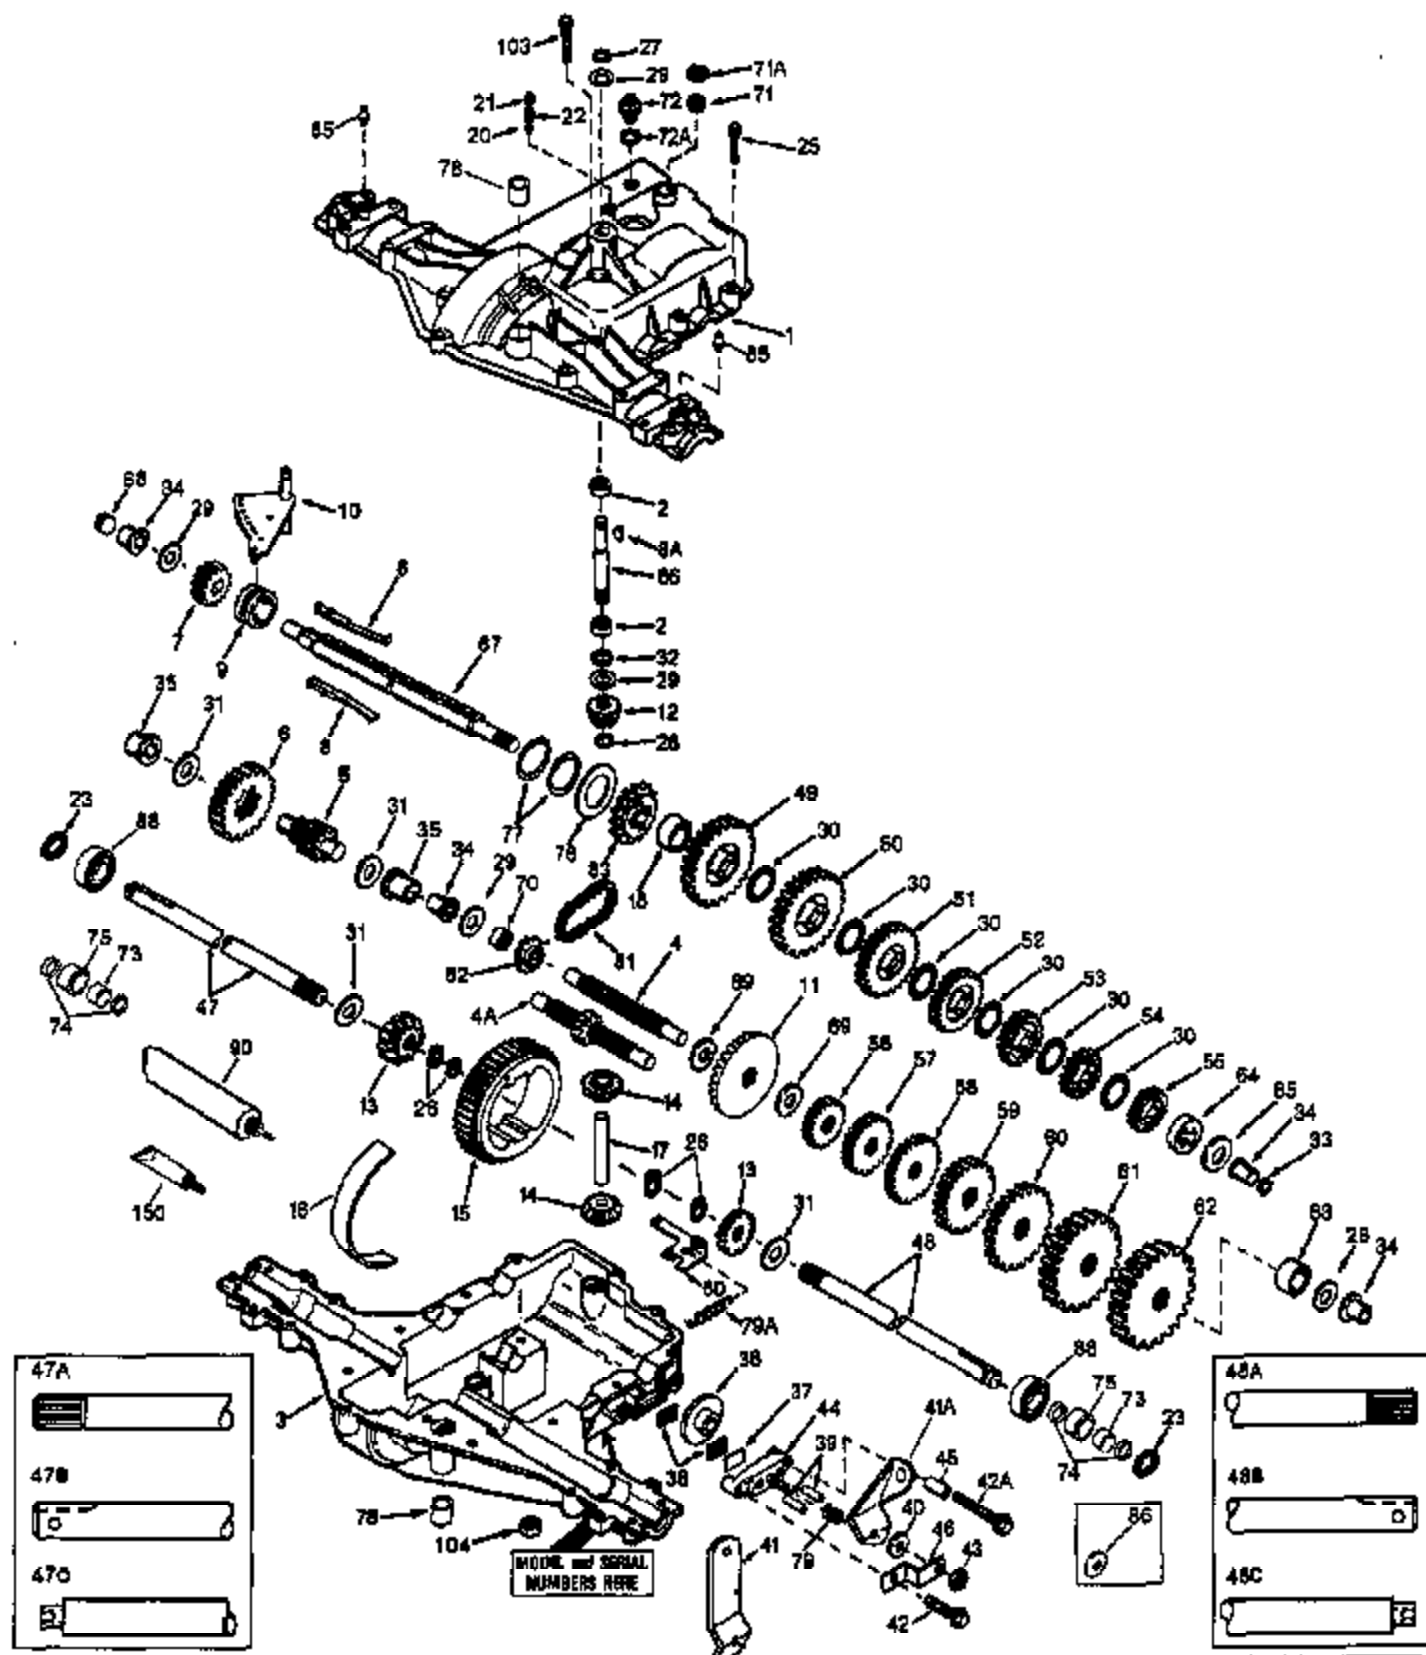

ILLUSTRATION SHOWS TYPICAL PARTS ONLY. ORDER BY PART NUMBER. PARTS NOT LISTED ARE SUPPLIED BY OEM.

Ref #	Part Number	Qty	Description
1	772108A		Transaxle Cover
2	780086A		Needle Bearing
3	770102A		Transaxle Case
4	776260A		Countershaft
5	776219A		Output Shaft & Pinion
6	778139		Output Gear
7	778136		Spur Gear (15 teeth-steel)
8	792136A		Shifter Key
9	784352		Shifter Collar
10	784355		Shift Rod & Fork
11	778229		Bevel Gear (42 teeth-steel)
12	778113A		Input Bevel Pinion
13	778221	930-930-017	Bevel Gear
14	778068	Peerless	Bevel Pinion Gear
15	778260		Ring Gear
17	786139		Drive Pin
18	786102		Spacer
20	792077A		Steel Ball (5/16" dia.)
21	792078		Set Screw, 3/8-16 x 3/8"
22	792079		Spring
23	788061		Seal Ring
25	792073A		Screw, 1/4-20 x 1-1/4"
26	792125		Retaining Ring (pkg. of 2)
27	792035		Retaining Ring
28	788040		Retaining Ring
29	780072		Thrust Washer
30	780108		Thrust Washer
31	780001		Washer
32	792001		"O" Ring
33	788051A		Square Cut Seal
34	780105A		Flanged Bushing
35	780118A		Flanged Bushing
36	790003		Brake Disk
37	790007		Brake Pad Plate
38	799021		Brake Pad (pkg. of 2)
39	786026		Dowel Pin
40	792076A		Flat Washer
41	790004		Brake Lever
42	792073A		Screw, 1/4-20 x 1-1/4"
42A	792085A		Screw, 1/4-20 x 2-1/4"
43	792075		Locknut, 5/16-24
44	790025		Brake Pad Holder
45	786066		Spacer
46	786086		Brake Lever Bracket
47	774686		Axle (11-5/16" long)
48	774687		Axle (15-7/8" long)
49	778215		Spur Gear (37 teeth)
50	778124A		Spur Gear (30 teeth)
51	778250		Spur Gear (27 teeth)
52	778123A		Spur Gear (25 teeth)
53	778122A		Spur Gear (22 teeth)
54	778121A		Spur Gear (20 teeth)
56	778230		Spur Gear (12 teeth-steel)
57	778126A		Spur Gear (20 teeth)
58	778249		Spur Gear (23 teeth)
59	778127A		Spur Gear (25 teeth)