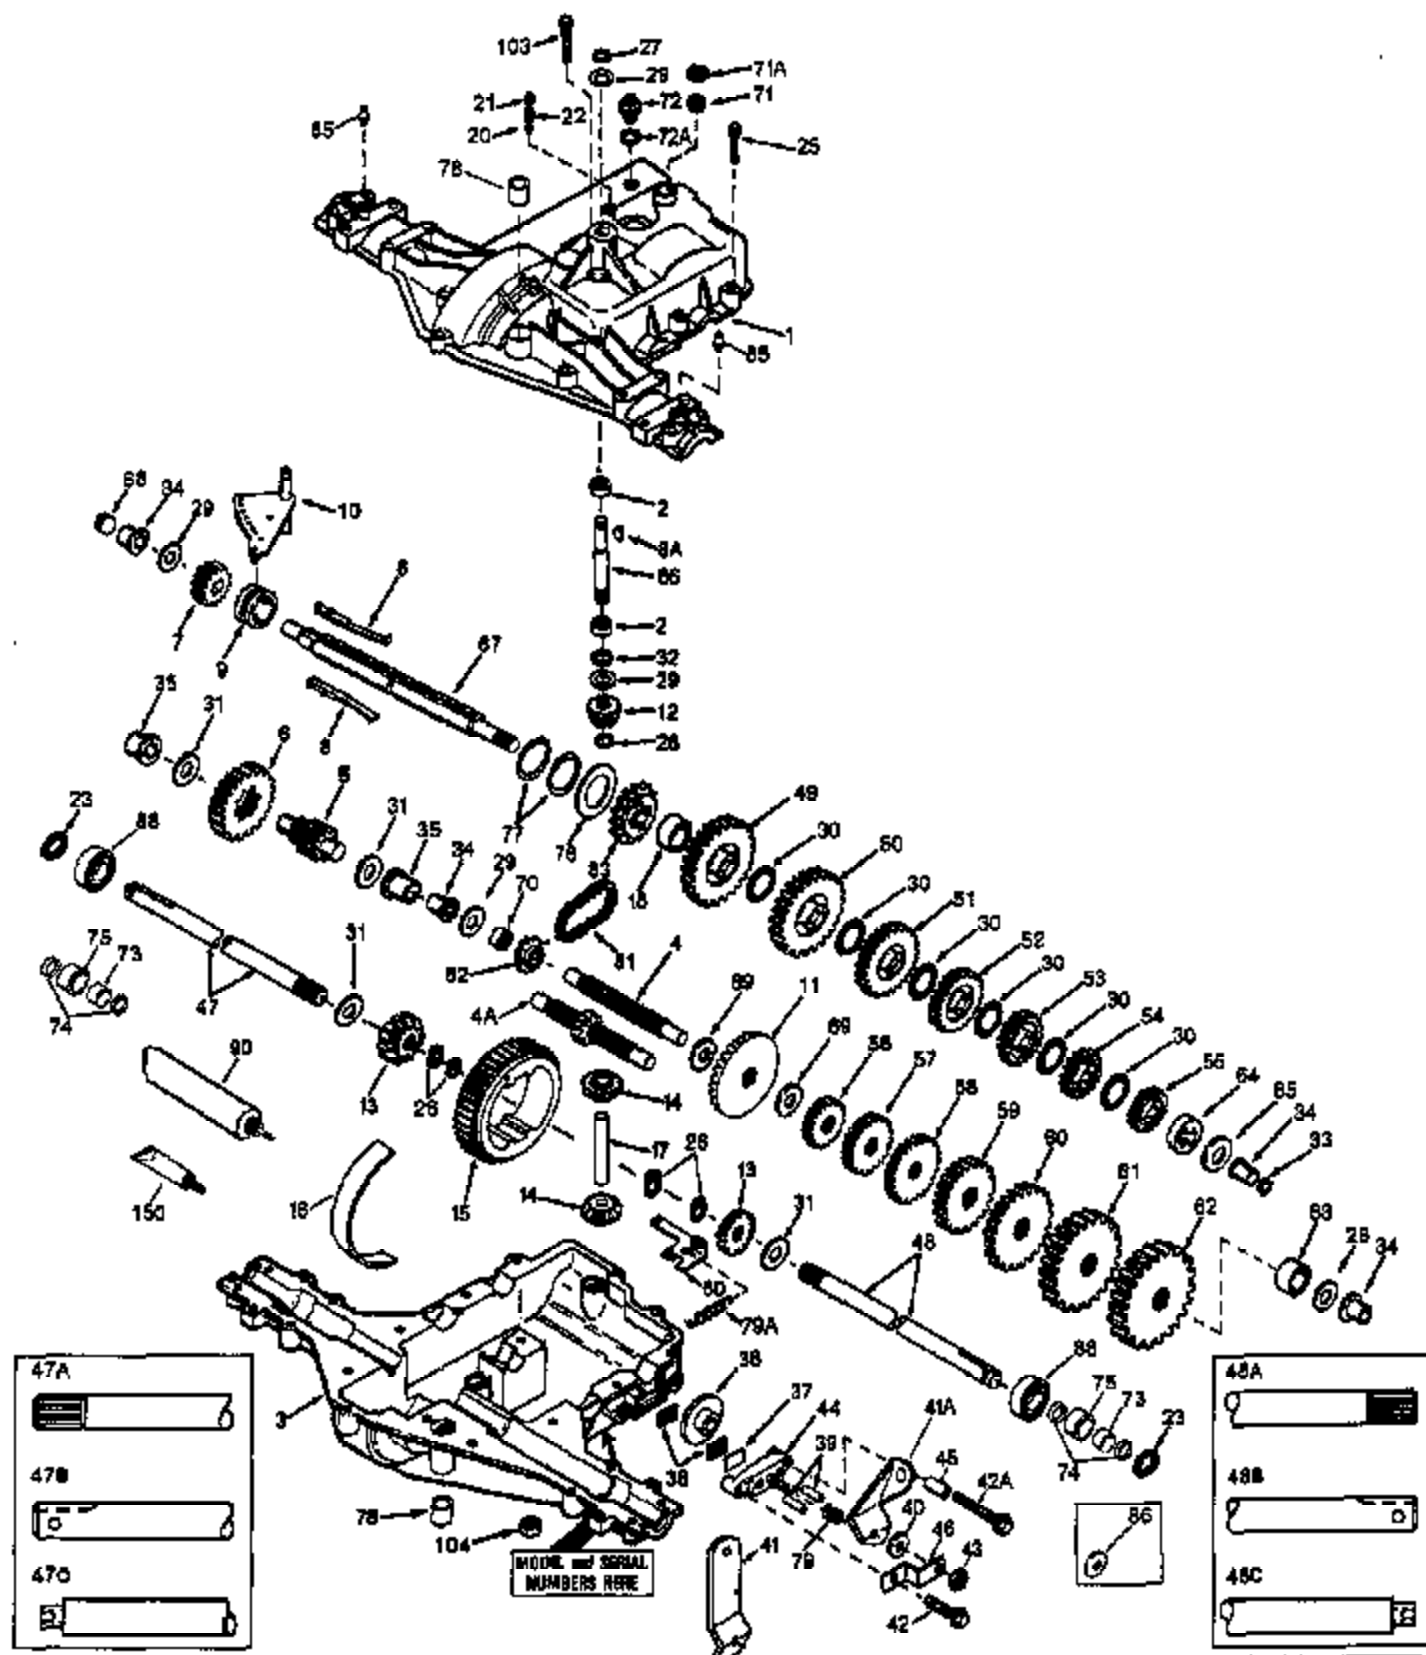

ILLUSTRATION SHOWS TYPICAL PARTS ONLY. ORDER BY PART NUMBER. PARTS NOT LISTED ARE SUPPLIED BY OEM.

- 47A
- 47B
- 47C

- 48A
- 48B
- 48C

Ref #	Part Number	Qty	Description
1	772108A		Transaxle Cover
2	780086A		Needle Bearing
3	770102A		Transaxle Case
4	776260A		Countershaft
5	776219A		Output Shaft & Pinion
6	778139		Output Gear
7	778136		Spur Gear (15 teeth-steel)
8	792136A		Shifter Key
9	784352		Shifter Collar
10	784355		Shift Rod & Fork
11	778229		Bevel Gear (42 teeth-steel)
12	778113A		Input Bevel Pinion
13	778221	930-930-014	Bevel Gear
14	778068	Peerless	Bevel Pinion Gear
15	778260		Ring Gear
17	786139		Drive Pin
18	786102		Spacer
20	792077A		Steel Ball (5/16" dia.)
21	792078		Set Screw, 3/8-16 x 3/8"
22	792079		Spring
23	788061		Seal Ring
25	792073A		Screw, 1/4-20 x 1-1/4"
26	792125		Retaining Ring (pkg. of 2)
27	792035		Retaining Ring
28	788040		Retaining Ring
29	780072		Thrust Washer
30	780108		Thrust Washer
31	780001		Washer
32	792001		"O" Ring
33	788051A		Square Cut Seal
34	780105A		Flanged Bushing
35	780118A		Flanged Bushing
36	790003		Brake Disk
37	790007		Brake Pad Plate
38	799021		Brake Pad (pkg. of 2)
39	786026		Dowel Pin
40	792076A		Flat Washer
41	790004		Brake Lever
42	792073A		Screw, 1/4-20 x 1-1/4"
42A	792085A		Screw, 1/4-20 x 2-1/4"
43	792075		Locknut, 5/16-24
44	790025		Brake Pad Holder
45	786066		Spacer
46	786086		Brake Lever Bracket
47	774688		Axle (11-5/8" long)
48	774747		Axle (16-1/4" long)(Incl. 26)
49	778183		Spur Gear (35 teeth)
50	778124A		Spur Gear (30 teeth)
51	778250		Spur Gear (27 teeth)
52	778123A		Spur Gear (25 teeth)
53	778121A		Spur Gear (20 teeth)
56	778193		Spur Gear (15 teeth-steel)
57	778126A		Spur Gear (20 teeth)
58	778249		Spur Gear (23 teeth)
59	778127A		Spur Gear (25 teeth)
60	778129A		Spur Gear (30 teeth)