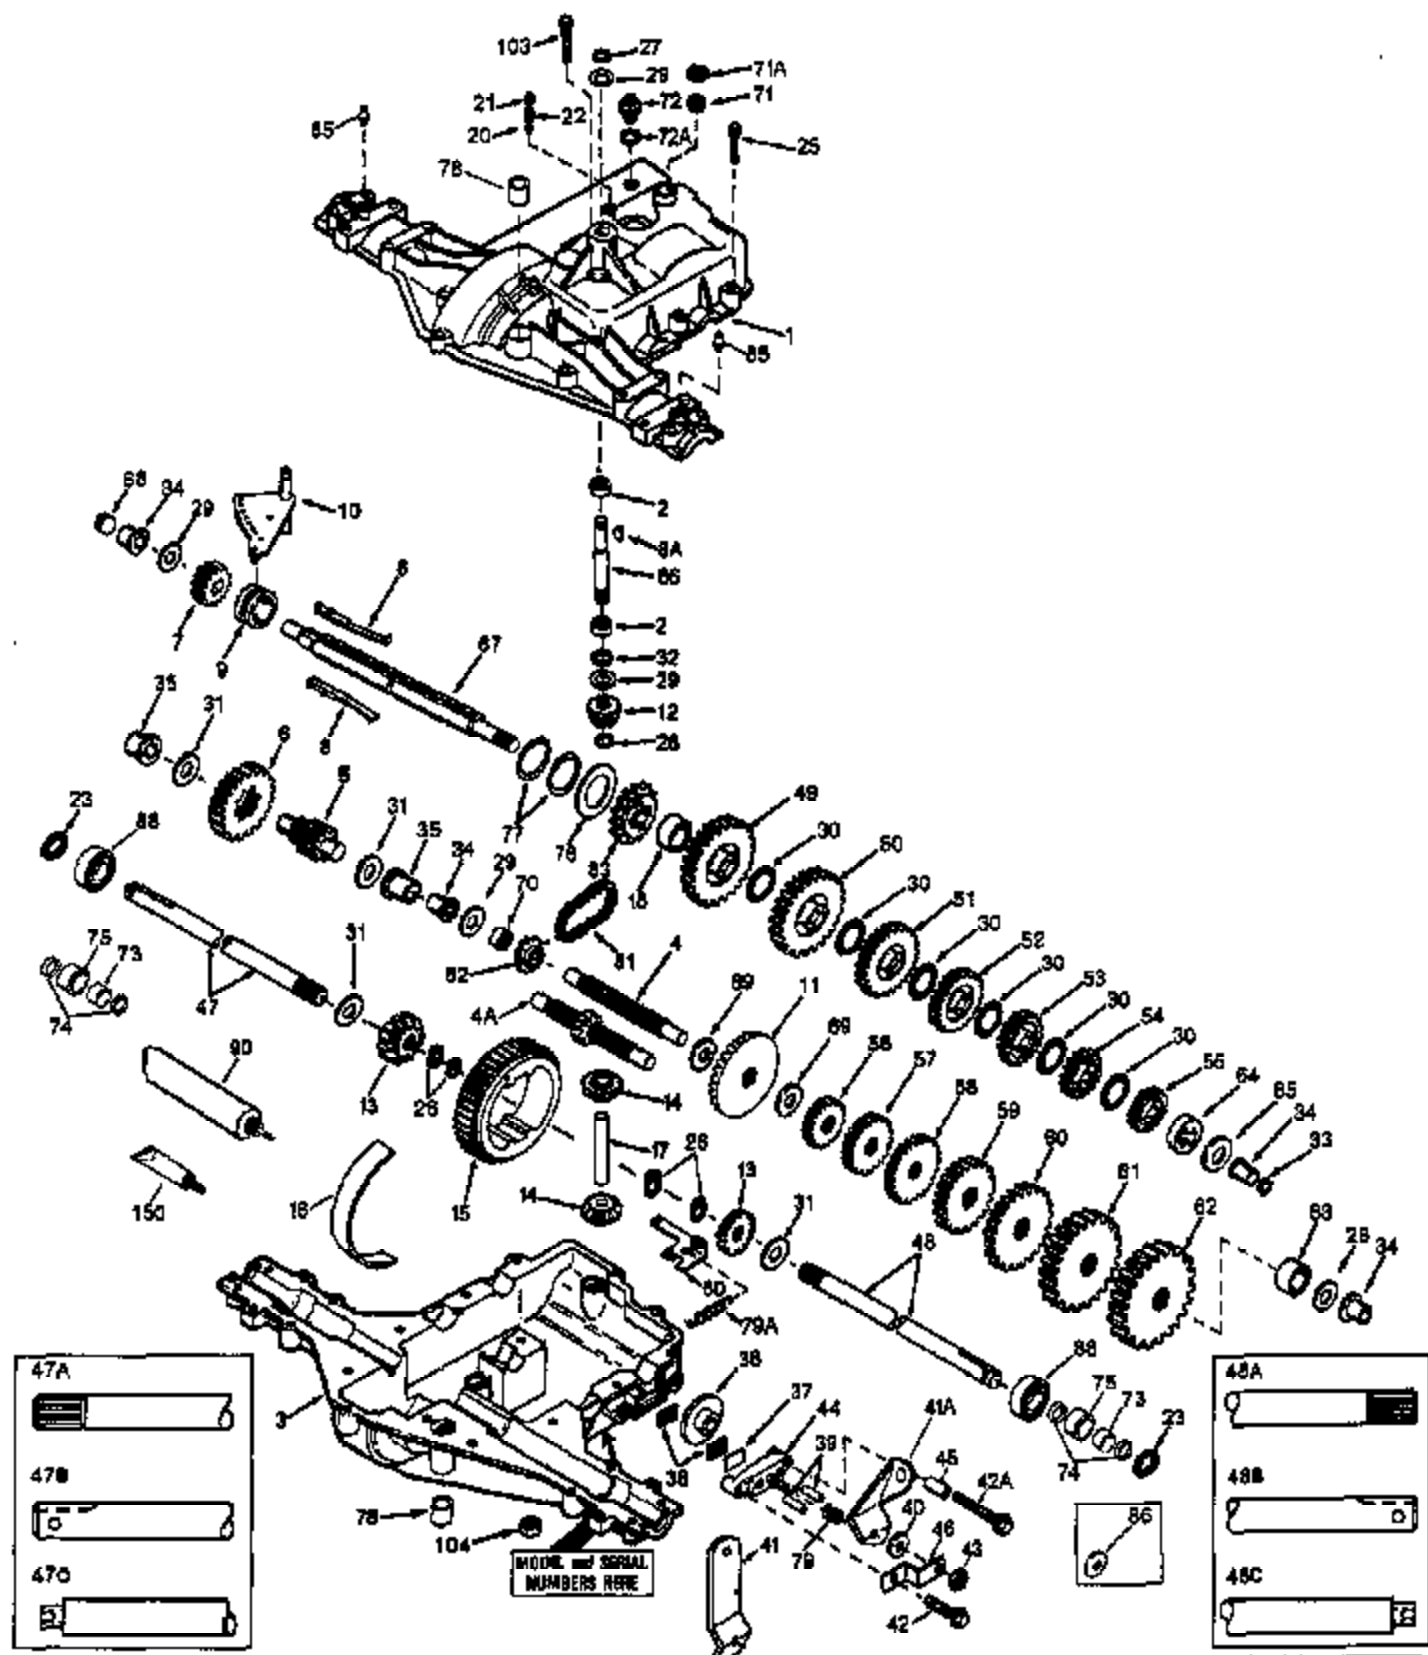

ILLUSTRATION SHOWS TYPICAL PARTS ONLY. ORDER BY PART NUMBER. PARTS NOT LISTED ARE SUPPLIED BY OEM.

Ref #	Part Number	Qty	Description
1	772108A		Transaxle Cover
2	780086A		Needle Bearing
3	770102A		Transaxle Case
4	776260A		Countershaft
5	776219A		Output Shaft & Pinion
6	778139		Output Gear
7	778136		Spur Gear (15 teeth-steel)
8	792136A		Shifter Key
9	784352		Shifter Collar
10	784356		Shift Rod & Fork
11	778229		Bevel Gear (42 teeth-steel)
12	778113A		Input Bevel Pinion
13	778221	930-930-007	Bevel Gear
14	778068	Peerless	Bevel Pinion Gear
15	778260		Ring Gear
17	786139		Drive Pin
18	786102		Spacer
20	792077A		Steel Ball (5/16" dia.)
21	792078		Set Screw, 3/8-16 x 3/8"
22	792079		Spring
23	788061		Seal Ring
25	792073A		Screw, 1/4-20 x 1-1/4"
26	792125		Retaining Ring (pkg. of 2)
27	792035		Retaining Ring
28	788040		Retaining Ring
29	780072		Thrust Washer
30	780108		Thrust Washer
31	780001		Washer
32	792001		"O" Ring
33	788051A		Square Cut Seal
34	780105A		Flanged Bushing
35	780118A		Flanged Bushing
36	790003		Brake Disk
37	790007		Brake Pad Plate
38	799021		Brake Pad (pkg. of 2)
39	786026		Dowel Pin
40	792076A		Flat Washer
41	790004		Brake Lever
42A	792085A		Screw, 1/4-20 x 2-1/4"
42	792073A		Screw, 1/4-20 x 1-1/4"
43	792075		Locknut, 5/16-24
44	790025		Brake Pad Holder
45	786066		Spacer
46	786086		Brake Lever Bracket
47	774686		Axle (11-5/16" long)
48	774687		Axle (15-7/8" long)
49	778215		Spur Gear (37 teeth)
50	778183		Spur Gear (35 teeth)
51	778185		Spur Gear (30 teeth)
52	778244		Spur Gear (27 teeth)
53	778187		Spur Gear (25 teeth)
54	778190		Spur Gear (22 teeth)
55	778121A		Spur Gear (20 teeth)
56	778230		Spur Gear (12 teeth-steel)
57	778193		Spur Gear (15 teeth)
58	778184		Spur Gear (20 teeth)