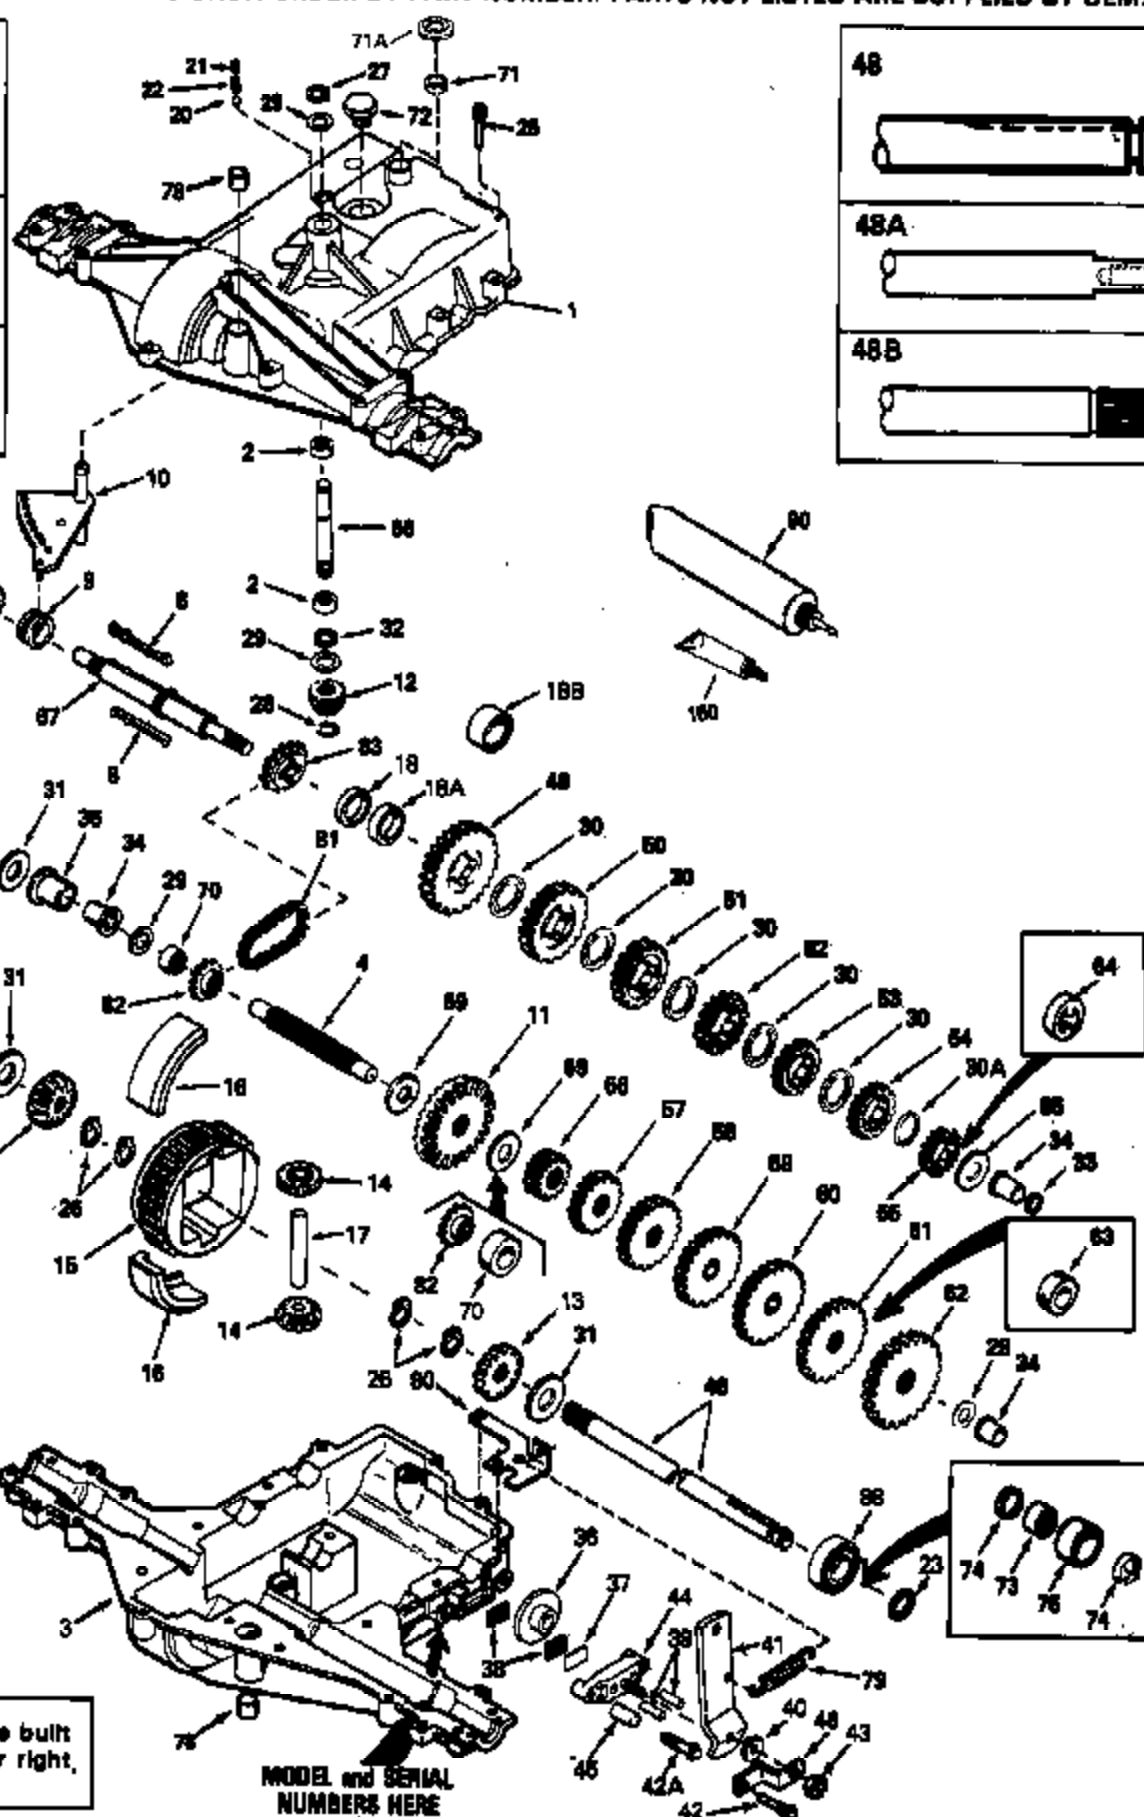

ILLUSTRATION SHOWS TYPICAL PARTS ONLY. ORDER BY PART NUMBER. PARTS NOT LISTED ARE SUPPLIED BY OEM.

47

47A

47B

48

48A

48B

NOTE: These models can be built with brake on either left or right side.

MODEL and SERIAL NUMBERS HERE

Ref #	Part Number	Qty	Description
1	772094		Transaxle Cover
2	780086A		Needle Bearing
3	770082		Transaxle Case
4	776260A		Countershaft
5	776219A		Output Shaft & Pinion
6	778139		Output Gear
7	778136		Spur Gear (15 teeth-steel)
8	792123A		Key
9	784216		Shifter Collar
10	784340		Shift Rod & Fork
11	778229		Bevel Gear (42 teeth-steel)
12	778113A		Input Bevel Pinion
13	778221	920-920-047	Bevel Gear
14	778068	Peerless	Bevel Pinion Gear
15	778165		Ring Gear
16	786101		Bearing Block
17	786040		Drive Pin
18A	786122		Neutral Spacer (.276/.268 thick)
18	786121		Neutral Spacer (.350/.340 thick)
20	792077A		Steel Ball, 5/16" dia.
21	792078		Set Screw, 3/8-16 x 3/8"
22	792079		Spring
23	788061		Seal Ring
25	792073A		Screw, 1/4-20 x 1-1/4"
26	792125		Retainer Ring
27	792035		Retainer Ring
28	788040		Retainer Ring
29	780072		Thrust Washer
30	780108		Thrust Washer
31	780001		Washer
32	792001		"O" Ring
33	788051A		Square Cut Seal
34	780105A		Flanged Bushing
35	780118A		Flanged Bushing
36	790003		Brake Disk
37	790007		Brake Pad Plate
38	799021		Brake Pad (Pkg. of 2)
39	786026		Dowel Pin
40	792076A		Flat Washer
41	790047		Brake Lever
42	792073A		Screw, 1/4-20 x 1-1/4"
42A	792085A		Screw, 1/4-20 x 2-1/4"
43	792075		Lock Nut, 5/16-24
44	790025		Brake Pad Holder
45	786067		Spacer (13/16" OD x 17/64" ID x 1" long)
46	786086		Brake Lever Bracket
47	774690		Axle (11-15/16" long)
48	774691		Axle (16-1/2" long)
49	778215		Spur Gear (37 teeth)
50	778125		Spur Gear (35 teeth)
51	778124A		Spur Gear (30 teeth)
52	778123A		Spur Gear (25 teeth)
53	778122A		Spur Gear (22 teeth)
54	778273		Spur Gear (19 teeth-steel)
56	778230		Spur Gear (12 teeth-steel)
57	778151		Spur Gear (15 teeth)